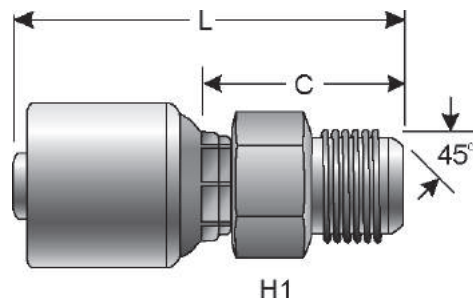

Couplings and Ferrules

GLX® - MS 45° SAE Male Solid

H1

Standard Pack

Description	Hose I.D.	Thread	H1	L		C		Wt. Per ea (Lbs.)	Std. Pack	Pkg Code	Stock or MTO (ea)	Gates Item No.
	(in)		(in)	(in)	(mm)	(in)	(mm)					
4GLX-4MS	1/4	7/16-20	1/2	2.11	53.6	1.08	27.4	.09	Bulk	1	Stock	7107-00525
6GLX-6MS	3/8	5/8-18	5/8	2.38	60.5	1.28	32.5	.15	Bulk	1	Stock	7107-00535
8GLX-8MS	1/2	3/4-16	13/16	2.89	73.4	1.42	36.1	.25	Bulk	1	Stock	7107-00545
12GLX-12MS	3/4	1 1/16-14	1 1/16	3.78	96.0	1.77	45.0	.54	Bulk	1	Stock	7107-00555

Bulk Pack

Description	Hose I.D.	Thread	H1	L		C		Wt. Per ea (Lbs.)	Std. Pack	Pkg Code	Stock or MTO (ea)	Gates Item No.
	(in)		(in)	(in)	(mm)	(in)	(mm)					
4GLX-4MSXBULK	1/4	7/16-20	1/2	2.11	53.6	1.08	27.4	.10	Bulk	300	MTO	7107-0052
6GLX-6MSXBULK	3/8	5/8-18	5/8	2.38	60.5	1.28	32.5	.15	Bulk	225	MTO	7107-0053
8GLX-8MSXBULK	1/2	3/4-16	13/16	2.89	73.4	1.42	36.1	.25	Bulk	100	MTO	7107-0054
12GLX-12MSXBULK	3/4	1 1/16-14	1 1/16	3.78	96.0	1.77	45.0	.51	Bulk	50	MTO	7107-0055

AGRICULTURE
AIR BREATHING
AIR DUCT
AIR AND MULTI-PURPOSE
CHEMICAL
FOOD AND BEVERAGE
MARINE AND ENGINE
MATERIAL HANDLING
MINING
OILFIELD
PETROLEUM
PRESSURE WASH AND WASHDOWN
STEAM
WATER
CLAMPS
COUPLINGS AND FERRULES
HOSE FINDER
CHEMICAL RESISTANCE TABLE