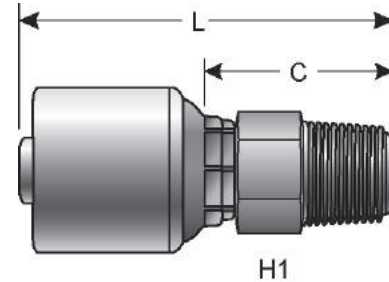

## Couplings and Ferrules

### GLX® - Male Pipe (NPTF 30° Cone Seat)

#### Standard Pack

Description	Hose I.D.	Thread	H1		L		C		Wt. Per ea (Lbs.)	Std. Pack	Pkg Code	Stock or MTO (ea)	Gates Item No.
	(in)		(in)	(in)	(mm)	(in)	(mm)						
4GLX-2MP	1/4	1/8-27	1/2	2.01	51.1	.98	24.9	.10	Bulk	1	Stock	7107-00105	
4GLX-4MP	1/4	1/4-18	9/16	2.17	55.1	1.14	29.0	.12	Bulk	1	Stock	7107-00115	
6GLX-4MP	3/8	1/4-18	11/16	2.32	58.9	1.22	31.0	.15	Bulk	1	Stock	7107-00135	
6GLX-6MP	3/8	3/8-18	11/16	2.32	58.9	1.22	31.0	.17	Bulk	1	Stock	7107-00145	
8GLX-6MP	1/2	3/8-18	13/16	2.72	69.1	1.24	31.5	.05	Bulk	1	Stock	7107-00165	
8GLX-8MP	1/2	1/2-14	7/8	2.78	70.6	1.40	35.6	.30	Bulk	1	Stock	7107-00175	
8GLX-12MP	1/2	3/4-14	13/16	3.46	87.9	1.45	36.8	.15	Bulk	1	Stock	7107-00785	
10GLX-8MP	5/8	1/2-14	15/16	2.40	61.0	1.55	39.4	.22	Bulk	1	Stock	7107-00195	
12GLX-8MP	3/4	1/2-14	1 1/16	3.46	87.9	1.46	37.1	.45	Bulk	1	Stock	7107-00215	
12GLX-12MP	3/4	3/4-14	1 1/16	3.46	87.9	1.46	37.1	.45	Bulk	1	Stock	7107-00225	
16GLX-16MP	1	1-11 1/2	1 3/8	4.11	104.4	1.88	47.8	.80	Bulk	1	Stock	7107-00255	
20GLX-20MP	1 1/4	1 1/4-11 1/2	1 3/4	4.41	112.0	2.09	53.1	1.20	Bulk	1	Stock	7107-00265	