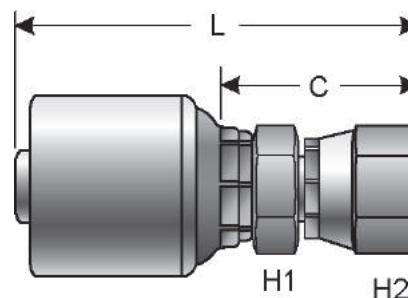

GLX® - FSX 45° SAE Female Swivel

Standard Pack

Description	Hose I.D.	Thread	H1	L		C		Wt. Per ea (Lbs.)	Std. Pack	Pkg Code	Stock or MTO (ea)	Gates Item No.
	(in)		(in)	(in)	(mm)	(in)	(mm)					
4GLX-4FSX	1/4	7/16-20	1/2	2.24	56.9	1.22	31.0	.10	Bulk	1	Stock	7107-00485
6GLX-6FSX	3/8	5/8-18	5/8	2.44	62.0	1.35	34.3	.15	Bulk	1	Stock	7107-00495
8GLX-8FSX	1/2	3/4-16	13/16	2.82	71.6	1.34	34.0	.24	Bulk	1	Stock	7107-00505
12GLX-12FSX	3/4	1 1/16-14	1 1/16	3.68	93.5	1.67	42.4	.51	Bulk	1	Stock	7107-00515

Bulk Pack

Description	Hose I.D.	Thread	H1	L		C		Wt. Per ea (Lbs.)	Std. Pack	Pkg Code	Stock or MTO (ea)	Gates Item No.
	(in)		(in)	(in)	(mm)	(in)	(mm)					
4GLX-4FSXXBULK	1/4	7/16-20	1/2	2.24	56.9	1.22	31.0	.10	Bulk	300	MTO	7107-0048
6GLX-6FSX XBULK	3/8	5/8-18	5/8	2.44	62.0	1.35	34.3	.15	Bulk	200	Stock	7107-0049
8GLX-8FSX XBULK	1/2	3/4-16	13/16	2.82	71.6	1.34	34.0	.24	Bulk	100	Stock	7107-0050
12GLX-12FSX XBULK	3/4	1 1/16-14	1 1/16	3.68	93.5	1.67	42.4	.51	Bulk	40	MTO	7107-0051

AGRICULTURE

AIR BREATHING

AIR DUCT

AIR AND MULTI-PURPOSE

CHEMICAL

FOOD AND BEVERAGE

MARINE AND ENGINE

MATERIAL HANDLING

MINING

OILFIELD

PETROLEUM

PRESSURE WASH AND WASHDOWN

STEAM

WATER

CLAMPS

COUPLINGS AND FERRULES

HOSE FINDER

CHEMICAL RESISTANCE TABLE