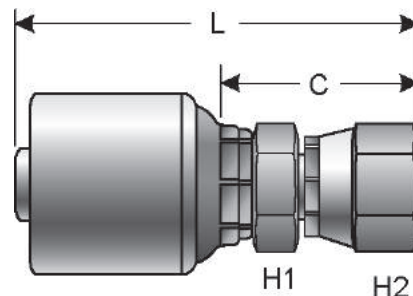

Couplings and Ferrules

GLX® - FP Female NPTF Solid

Standard Pack

Description	Hose I.D.	Thread	H1	L		C		Wt. Per ea (Lbs.)	Std. Pack	Pkg Code	Stock or MTO (ea)	Gates Item No.	
	(in)		(in)	(in)	(in)	(mm)	(in)						(mm)
4GLX-4FP	1/4	1/4-18	11/16	1.99	50.6	.96	24.4	.11	Bulk	1	Stock	7107-00415	
6GLX-4FP	3/8	1/4-18	11/16	2.07	52.6	.97	24.6	.15	Bulk	1	Stock	7107-00425	
6GLX-6FP	3/8	3/8-18	13/16	2.07	52.6	.97	24.6	.18	Bulk	1	Stock	7107-00435	
8GLX-6FP	1/2	3/8-18	13/16	2.48	63.0	1.00	25.4	.24	Bulk	1	Stock	7107-00445	
8GLX-8FP	1/2	1/2-14	1	2.64	67.1	1.16	29.5	.26	Bulk	1	Stock	7107-00455	
12GLX-12FP	3/4	3/4-14	1 1/4	3.23	82.0	1.22	31.0	.48	Bulk	1	Stock	7107-00465	
16GLX-16FP	1	1-11 1/2	1 1/2	3.86	98.1	1.62	41.2	.73	Bulk	1	Stock	7107-00475	

Bulk Pack

Description	Hose I.D.	Thread	H1	L		C		Wt. Per ea (Lbs.)	Std. Pack	Pkg Code	Stock or MTO (ea)	Gates Item No.	
	(in)		(in)	(in)	(in)	(mm)	(in)						(mm)
4GLX-4FPXBULK	1/4	1/4-18	11/16	1.99	50.6	.96	24.4	.11	Bulk	300	Stock	7107-0041	
6FLX-4FPXBULK	3/8	1/4-18	11/16	2.07	52.6	.97	24.6	.16	Bulk	250	MTO	7107-0042	
6GLX-6FPXBULK	3/8	3/8-18	13/16	2.07	52.6	.97	24.6	.15	Bulk	250	MTO	7107-0043	
8GLX-6FPXBULK	1/2	3/8-18	13/16	2.48	63.0	1.00	25.4	.24	Bulk	125	Stock	7107-0044	
8GLX-8FPXBULK	1/2	1/2-14	1	2.64	67.1	1.16	29.5	.26	Bulk	125	Stock	7107-0045	
12GLX-12FPXBULK	3/4	3/4-14	1 1/4	3.23	82.0	1.22	31.0	.45	Bulk	50	Stock	7107-0046	
16GLX-16FPXBULK	1	1-11 1/2	1 1/2	3.86	98.1	1.62	41.2	.73	Bulk	40	MTO	7107-0047	

AGRICULTURE

AIR BREATHING

AIR DUCT

AIR AND MULTI-PURPOSE

CHEMICAL

FOOD AND BEVERAGE

MARINE AND ENGINE

MATERIAL HANDLING

MINING

OILFIELD

PETROLEUM

PRESSURE WASH AND WASHDOWN

STEAM

WATER

CLAMPS

COUPLINGS AND FERRULES

HOSE FINDER

CHEMICAL RESISTANCE TABLE