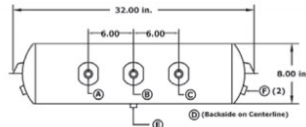

AIR BRAKE TANKS
RÉSERVOIRS D'AIR COMPRIMÉ

AIR BRAKE PARTS / PIÈCES DE FREIN À AIR

HOOSIER AIR BRAKE TANKS

HT-8000 SERIES - SUB-SERIES 1

PART NO.	MAIN PORT A	MAIN PORT B	MAIN PORT C	MAIN PORT D	DRAIN PORT E	DRAIN PORT F
HT-8000	-	3/4"	-	-	1/4"	3/8"
HT-8030	3/4"	-	3/4"	-	1/4"	3/8"
HT-8041	-	3/4"	-	3/4"	1/4"	1/2"
HT-8047	3/4"	-	3/4"	3/4"	1/4"	3/8"
HT-8052	-	3/4"	-	3/4"	1/4"	3/8"
HT-8085	-	1/2"	-	1/2"	1/4"	3/8"

HT-8000 SERIES - SUB-SERIES 2

PART NO.	MAIN PORT A	MAIN PORT B	MAIN PORT C	MAIN PORT D	DRAIN PORT E	DRAIN PORT F
HT-8008	-	3/4"	-	3/4"	1/4"	1/2"
HT-8013	-	3/4"	-	-	1/4"	1/2"
HT-8014	-	3/4"	-	3/4"	1/4"	3/8"
HT-8015	-	1/2"	-	1/2"	1/4"	3/8"
HT-8020	-	3/4"	-	-	1/4"	3/8"
HT-8029	-	-	-	-	1/4"	3/8"
HT-8068	3/4"	-	3/4"	-	1/4"	3/8"

HT-8000 SERIES - SUB-SERIES 3

PART NO.	MAIN PORT A	MAIN PORT B	MAIN PORT C	MAIN PORT D	DRAIN PORT E	DRAIN PORT F
HT-80103	1/2"	-	1/2"	1/2"	1/4"	3/8"
HT-8031	-	3/4"	-	-	1/4"	3/8"
HT-8034	-	3/4"	-	3/4"	1/4"	3/8"