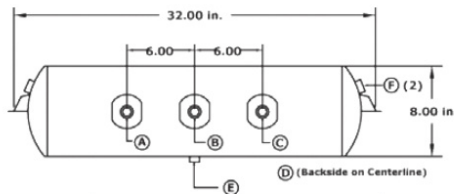

HT-8000 SERIES - SUB-SERIES 2

PART NO.	MAIN PORT A	MAIN PORT B	MAIN PORT C	MAIN PORT D	DRAIN PORT E	DRAIN PORT F
HT-8008	-	3/4"	-	3/4"	1/4"	1/2"
HT-8013	-	3/4"	-	-	1/4"	1/2"
HT-8014	-	3/4"	-	3/4"	1/4"	3/8"
HT-8015	-	1/2"	-	1/2"	1/4"	3/8"
HT-8020	-	3/4"	-	-	1/4"	3/8"
HT-8029	-	-	-	-	1/4"	3/8"
HT-8068	3/4"	-	3/4"	-	1/4"	3/8"

HT-8000 SERIES - SUB-SERIES 3

PART NO.	MAIN PORT A	MAIN PORT B	MAIN PORT C	MAIN PORT D	DRAIN PORT E	DRAIN PORT F
HT-80103	1/2"	-	1/2"	1/2"	1/4"	3/8"
HT-8031	-	3/4"	-	-	1/4"	3/8"
HT-8034	-	3/4"	-	3/4"	1/4"	3/8"

AIR BRAKE TANKS
RÉSERVOIRS D'AIR COMPRIMÉ

HOOSIER AIR BRAKE TANKS (continued)
HT-8000 SERIES - SUB-SERIES 4

PART NO.	MAIN PORT A	MAIN PORT B	MAIN PORT C	MAIN PORT D	DRAIN PORT E	DRAIN PORT F
HT-8001	-	3/4"	-	-	1/4"	3/8"
HT-8007	-	3/4"	-	3/4"	1/4"	3/8"
HT-80115	-	3/4"	-	-	1/4"	1/2"
HT-8012	-	3/4"	-	3/4"	1/4"	1/2"
HT-8016	-	1/2"	-	1/2"	1/4"	3/8"
HT-8022	3/4"	-	3/4"	-	1/4"	3/8"
HT-8036	1/2"	1/2"	1/2"	1/2"	1/4"	3/8"
HT-8037	3/4"	-	3/4"	3/4"	1/4"	3/8"
HT-8060	-	1/2"	-	-	1/4"	3/8"