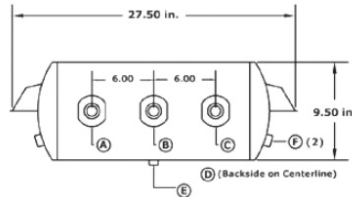

HT-8000 SERIES - SUB-SERIES 3

PART NO.	MAIN PORT A	MAIN PORT B	MAIN PORT C	MAIN PORT D	DRAIN PORT E	DRAIN PORT F
HT-80103	1/2"	-	1/2"	1/2"	1/4"	3/8"
HT-8031	-	3/4"	-	-	1/4"	3/8"
HT-8034	-	3/4"	-	3/4"	1/4"	3/8"

AIR BRAKE TANKS
RÉSERVOIRS D'AIR COMPRIMÉ

HOOSIER AIR BRAKE TANKS (continued)
HT-8000 SERIES - SUB-SERIES 4

PART NO.	MAIN PORT A	MAIN PORT B	MAIN PORT C	MAIN PORT D	DRAIN PORT E	DRAIN PORT F
HT-8001	-	3/4"	-	-	1/4"	3/8"
HT-8007	-	3/4"	-	3/4"	1/4"	3/8"
HT-80115	-	3/4"	-	-	1/4"	1/2"
HT-8012	-	3/4"	-	3/4"	1/4"	1/2"
HT-8016	-	1/2"	-	1/2"	1/4"	3/8"
HT-8022	3/4"	-	3/4"	-	1/4"	3/8"
HT-8036	1/2"	1/2"	1/2"	1/2"	1/4"	3/8"
HT-8037	3/4"	-	3/4"	3/4"	1/4"	3/8"
HT-8060	-	1/2"	-	-	1/4"	3/8"

HT-9500 - SUB-SERIES 1

PART NO.	MAIN PORT A	MAIN PORT B	MAIN PORT C	MAIN PORT D	DRAIN PORT E	DRAIN PORT F
HT-9500	-	3/4"	-	-	1/4"	3/8"
HT-9508	-	3/4"	-	3/4"	1/4"	3/8"
HT-95118	-	3/4"	-	1/2"	1/4"	3/8"
HT-9512	-	1/2"	-	-	1/4"	1/2"
HT-9513	1/2"	3/4"	1/2"	-	1/4"	3/8"
HT-9515	-	1/2"	-	1/2"	1/4"	3/8"
HT-95156	3/4"	-	3/4"	-	1/4"	3/8"
HT-95161	3/4"	-	3/4"	3/4"	1/4"	3/8"
HT-9518	-	3/4"	-	-	1/4"	1/2"
HT-9522	-	1/2"	-	1/2"	1/4"	1/2"
HT-9523	-	1/2"	-	-	1/4"	3/8"
HT-9533	-	3/4"	-	3/4"	1/4"	1/2"
HT-9538	-	NONE	-	-	1/4"	3/8"
HT-9542	1/2"	-	1/2"	-	1/4"	3/8"
HT-9572	-	3/4"	-	-	3/8"	3/8"