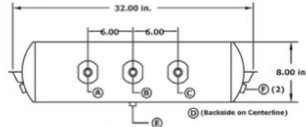

AIR BRAKE TANKS
RÉSERVOIRS D'AIR COMPRIMÉ

AIR BRAKE PARTS / PIÈCES DE FREIN À AIR

HOOSIER AIR BRAKE TANKS

HT-8000 SERIES - SUB-SERIES 1

PART NO.	MAIN PORT A	MAIN PORT B	MAIN PORT C	MAIN PORT D	DRAIN PORT E	DRAIN PORT F
HT-8000	-	3/4"	-	-	1/4"	3/8"
HT-8030	3/4"	-	3/4"	-	1/4"	3/8"
HT-8041	-	3/4"	-	3/4"	1/4"	1/2"
HT-8047	3/4"	-	3/4"	3/4"	1/4"	3/8"
HT-8052	-	3/4"	-	3/4"	1/4"	3/8"
HT-8085	-	1/2"	-	1/2"	1/4"	3/8"

HT-8000 SERIES - SUB-SERIES 2

PART NO.	MAIN PORT A	MAIN PORT B	MAIN PORT C	MAIN PORT D	DRAIN PORT E	DRAIN PORT F
HT-8008	-	3/4"	-	3/4"	1/4"	1/2"
HT-8013	-	3/4"	-	-	1/4"	1/2"
HT-8014	-	3/4"	-	3/4"	1/4"	3/8"
HT-8015	-	1/2"	-	1/2"	1/4"	3/8"
HT-8020	-	3/4"	-	-	1/4"	3/8"
HT-8029	-	-	-	-	1/4"	3/8"
HT-8068	3/4"	-	3/4"	-	1/4"	3/8"

HT-8000 SERIES - SUB-SERIES 3

PART NO.	MAIN PORT A	MAIN PORT B	MAIN PORT C	MAIN PORT D	DRAIN PORT E	DRAIN PORT F
HT-80103	1/2"	-	1/2"	1/2"	1/4"	3/8"
HT-8031	-	3/4"	-	-	1/4"	3/8"
HT-8034	-	3/4"	-	3/4"	1/4"	3/8"