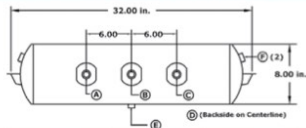

HT-8000 SERIES - SUB-SERIES 3

PART NO.	MAIN PORT A	MAIN PORT B	MAIN PORT C	MAIN PORT D	DRAIN PORT E	DRAIN PORT F
HT-80103	1/2"	-	1/2"	1/2"	1/4"	3/8"
HT-8031	-	3/4"	-	-	1/4"	3/8"
HT-8034	-	3/4"	-	3/4"	1/4"	3/8"