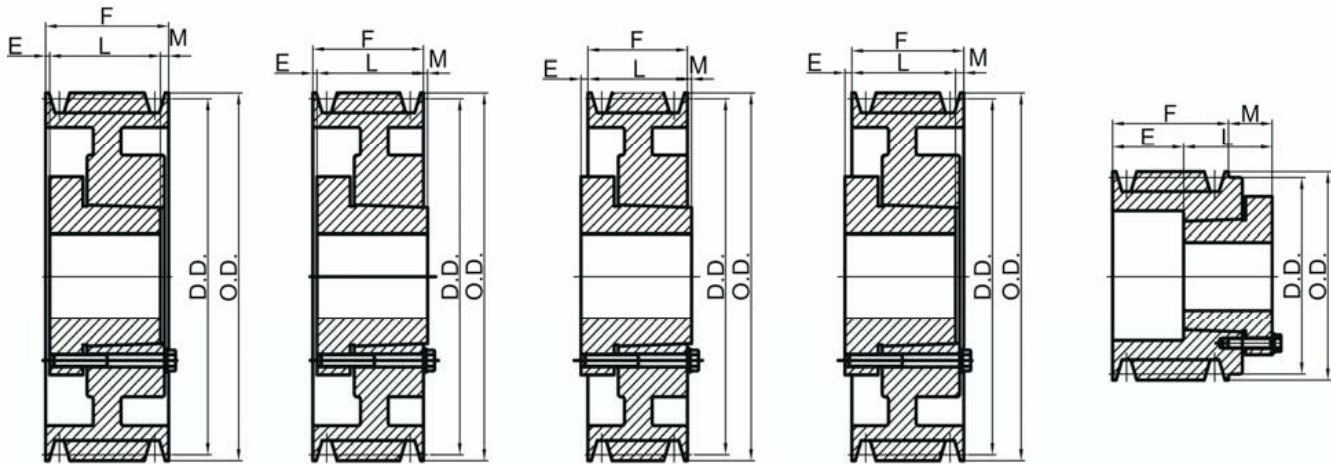

Table No.1 Standard Keyseats

| Bore Range | Keyseat |
|---------------|--------------|
| 1/2" - 9/16" | 1/8" x 1/16" |
| 5/8 7/8 | 3/16 x 3/32 |
| 15/16 1 1/4 | 1/4 x 1/8 |
| 1 5/16 1 3/8 | 5/16 x 5/32 |
| 1 7/16 1 3/4 | 3/8 x 3/16 |
| 1 13/16 2 1/4 | 1/2 x 1/4 |

| Bore Range | Keyseat |
|---------------|-------------|
| 2 5/16 2 3/4 | 5/8 x 5/16 |
| 2 13/16 3 1/4 | 3/4 x 3/8 |
| 3 3/8 3 3/4 | 7/8 x 7/16 |
| 3 7/8 4 1/4 | 1 x 1/2 |
| 4 9/16 5 1/2 | 1 1/4 x 5/8 |

1 3/8" Bore Bushing also available with 3/8x3/16"Keyway.

TYPE A

TYPE B

TYPE C

TYPE D

TYPE E

Table No.2

Specifications