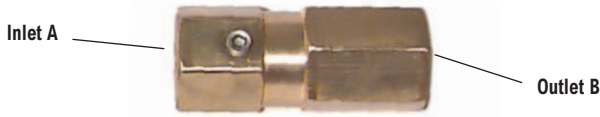

Bendix® Single Check Valves

• Bendix® SC-3™ valves replace both the Bendix® SC-1™ and SC-2™ valves

V.M.R.S. 13-010-013

[SD-03-2205](#)

Single Check Valve: Female inlet – Female outlet		
A	B	Service New Pc. No.
1/4"	1/4"	801144
1/2"	1/2"	800370
3/4"	3/4"	800369

Single Check Valve: Female inlet – Male outlet		
A	B	Service New Pc. No.
1/4"	1/8"	800374
1/4"	1/4"	800375
3/8"	3/8"	800373
1/2"	1/2"	800372

Single Check Valve: Female inlet – Male outlet		
A	B	Service New Pc. No.
1/2"	1/2"	800376

Composite Single Check Valve: Female inlet – Male outlet		
A	B	Service New Pc. No.
1/2" PTC	1/2"	K114066

Bendix® Double Check Valves

V.M.R.S. 13-010-092

[SD-03-2202](#)

Service New Pc. No.	Pipe Thread Dimensions		
	A	B	C
278614N	3/8"	3/8"	3/8"
278615N	1/4"	1/4"	1/4"