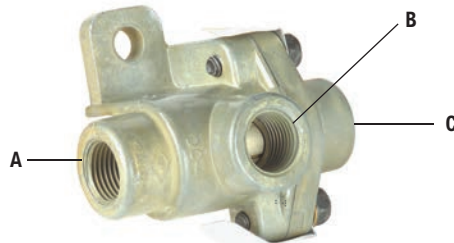

Bendix® Single Check Valves

• Bendix® SC-3™ valves replace both the Bendix® SC-1™ and SC-2™ valves

V.M.R.S. 13-010-013

[SD-03-2205](#)

Single Check Valve: Female inlet – Female outlet		
A	B	Service New Pc. No.
1/4"	1/4"	801144
1/2"	1/2"	800370
3/4"	3/4"	800369

Single Check Valve: Female inlet – Male outlet		
A	B	Service New Pc. No.
1/4"	1/8"	800374
1/4"	1/4"	800375
3/8"	3/8"	800373
1/2"	1/2"	800372

Single Check Valve: Female inlet – Male outlet		
A	B	Service New Pc. No.
1/2"	1/2"	800376

Composite Single Check Valve: Female inlet – Male outlet		
A	B	Service New Pc. No.
1/2" PTC	1/2"	K114066

Bendix® Double Check Valves

V.M.R.S. 13-010-092

[SD-03-2202](#)

Service New Pc. No.	Pipe Thread Dimensions		
	A	B	C
278614N	3/8"	3/8"	3/8"
278615N	1/4"	1/4"	1/4"

Service New Pc. No.	Pipe Thread Dimensions			
	A	B	C	D
278595N	1/4"	1/4"	1/2"	1/4"
278596N	3/8"	3/8"	1/2"	1/4"
278597N	1/4"	1/4"	3/8"	1/4"
278598N	3/8"	3/8"	3/8"	1/4"
280809N	3/8"	3/8"	3/8"	3/8"