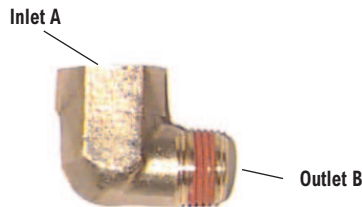

Bendix® Single Check Valves

• Bendix® SC-3™ valves replace both the Bendix® SC-1™ and SC-2™ valves

V.M.R.S. 13-010-013

[SD-03-2205](#)

Single Check Valve: Female inlet – Female outlet		
A	B	Service New Pc. No.
1/4"	1/4"	801144
1/2"	1/2"	800370
3/4"	3/4"	800369

Single Check Valve: Female inlet – Male outlet		
A	B	Service New Pc. No.
1/4"	1/8"	800374
1/4"	1/4"	800375
3/8"	3/8"	800373
1/2"	1/2"	800372

Single Check Valve: Female inlet – Male outlet		
A	B	Service New Pc. No.
1/2"	1/2"	800376

Composite Single Check Valve: Female inlet – Male outlet		
A	B	Service New Pc. No.
1/2" PTC	1/2"	K114066

Bendix® Double Check Valves

V.M.R.S. 13-010-092

[SD-03-2202](#)

Service New Pc. No.	Pipe Thread Dimensions		
	A	B	C
278614N	3/8"	3/8"	3/8"
278615N	1/4"	1/4"	1/4"