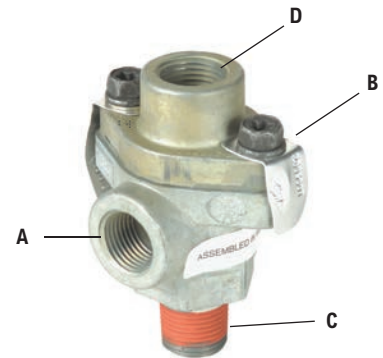

Bendix® Single Check Valves

• Bendix® SC-3™ valves replace both the Bendix® SC-1™ and SC-2™ valves

V.M.R.S. 13-010-013

[SD-03-2205](#)

Single Check Valve: Female inlet – Female outlet		
A	B	Service New Pc. No.
1/4"	1/4"	801144
1/2"	1/2"	800370
3/4"	3/4"	800369

Single Check Valve: Female inlet – Male outlet		
A	B	Service New Pc. No.
1/4"	1/8"	800374
1/4"	1/4"	800375
3/8"	3/8"	800373
1/2"	1/2"	800372

Single Check Valve: Female inlet – Male outlet		
A	B	Service New Pc. No.
1/2"	1/2"	800376

Composite Single Check Valve: Female inlet – Male outlet		
A	B	Service New Pc. No.
1/2" PTC	1/2"	K114066

Bendix® Double Check Valves

V.M.R.S. 13-010-092

[SD-03-2202](#)

Service New Pc. No.	Pipe Thread Dimensions		
	A	B	C
278614N	3/8"	3/8"	3/8"
278615N	1/4"	1/4"	1/4"

Service New Pc. No.	Pipe Thread Dimensions			
	A	B	C	D
278595N	1/4"	1/4"	1/2"	1/4"
278596N	3/8"	3/8"	1/2"	1/4"
278597N	1/4"	1/4"	3/8"	1/4"
278598N	3/8"	3/8"	3/8"	1/4"
280809N	3/8"	3/8"	3/8"	3/8"