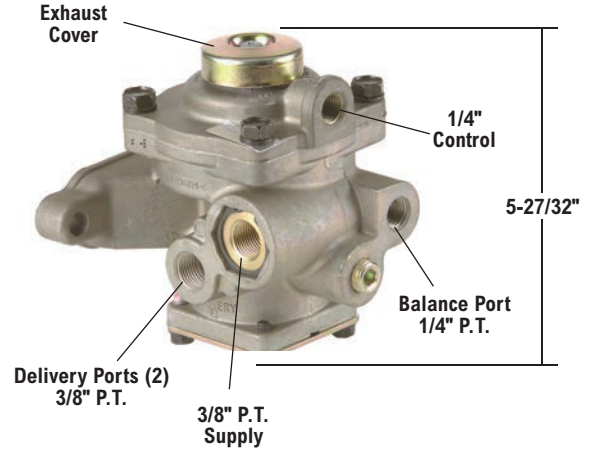

Bendix® R-7™ Modulating Valve

- Available Remanufactured Exchange
- Maintenance Kit 283861

V.M.R.S. 13-010-009

[SD-03-4504](#)

Reman. Exch. Pc. No.	Service New Pc. No.	Spring Brake Release Pressure (psi)	Exhaust Cover	Installation Orientation
103081RX	103081N	95	As shown	As shown
—	800969	95	None	Inverted

Bendix® TP-3DC™ Tractor Protection Valve

- Maintenance Kit 5000073

V.M.R.S. 13-010-016

[SD-03-3656](#)

Service New Pc. No.
065706

Bendix® TP-3® Tractor Protection Valve

- Available Remanufactured Exchange
- Maintenance Kit 280858N

V.M.R.S. 13-010-016

[SD-03-3652](#)

Reman. Exch. Pc. No.	Service New Pc. No.	A P.T.	B P.T.
279000RX	279000N	1/2"	1/2"
279692X	—	3/8"	3/8"
—	280830N	1/2"	1/2"

TP-3® Tractor Protection Valve is used with Bendix® PP-3™ Control Valve or PP-7™ Trailer Supply Valve

Bendix® TP-4™ Tractor Protection Valve

- Formerly Bendix® VM-1 Control Valve Manifold
- Available Remanufactured Exchange
 - Maintenance Kit 283863

V.M.R.S. 13-010-114

[SD-03-3653](#)

Reman. Exch. Pc. No.	Service New Pc. No.
288301RX	288301N