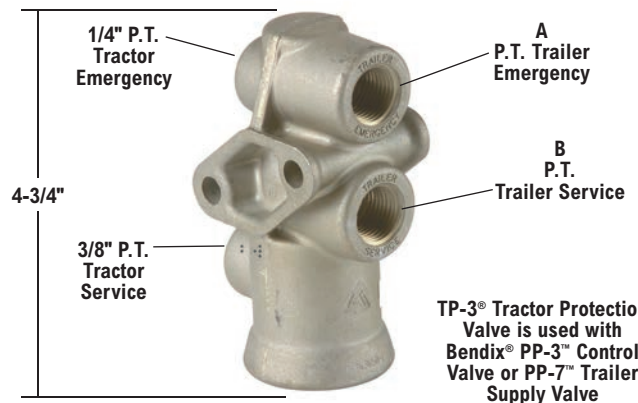

Bendix® TP-3DC™ Tractor Protection Valve

- Maintenance Kit 5000073

V.M.R.S. 13-010-016

[SD-03-3656](#)

Service New Pc. No.
065706

Bendix® TP-3® Tractor Protection Valve

- Available Remanufactured Exchange
- Maintenance Kit 280858N

V.M.R.S. 13-010-016

[SD-03-3652](#)

Reman. Exch. Pc. No.	Service New Pc. No.	A P.T.	B P.T.
279000RX	279000N	1/2"	1/2"
279692X	—	3/8"	3/8"
—	280830N	1/2"	1/2"

TP-3® Tractor Protection Valve is used with Bendix® PP-3™ Control Valve or PP-7™ Trailer Supply Valve

Bendix® TP-4™ Tractor Protection Valve

- Formerly Bendix® VM-1 Control Valve Manifold
- Available Remanufactured Exchange
 - Maintenance Kit 283863

V.M.R.S. 13-010-114

[SD-03-3653](#)

Reman. Exch. Pc. No.	Service New Pc. No.
288301RX	288301N

Three (3) Sealing O-Rings Pc. No. 212268
Included with Valve

Bendix® TP-5™ Tractor Protection Valve

- Formerly Bendix® VM-2 Control Valve Manifold
- Available Remanufactured Exchange
 - Maintenance Kit 289061