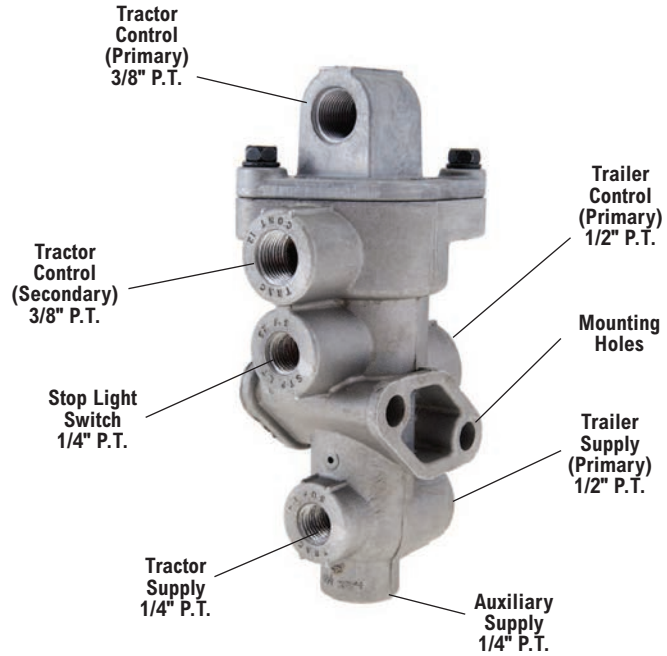

Bendix® R-7™ Modulating Valve

- Available Remanufactured Exchange
- Maintenance Kit 283861

V.M.R.S. 13-010-009

[SD-03-4504](#)

Reman. Exch. Pc. No.	Service New Pc. No.	Spring Brake Release Pressure (psi)	Exhaust Cover	Installation Orientation
103081RX	103081N	95	As shown	As shown
—	800969	95	None	Inverted

Bendix® TP-3DC™ Tractor Protection Valve

- Maintenance Kit 5000073

V.M.R.S. 13-010-016

[SD-03-3656](#)

Service New Pc. No.
065706

Bendix® TP-3® Tractor Protection Valve

- Available Remanufactured Exchange
- Maintenance Kit 280858N

V.M.R.S. 13-010-016

[SD-03-3652](#)

Reman. Exch. Pc. No.	Service New Pc. No.	A P.T.	B P.T.
279000RX	279000N	1/2"	1/2"
279692X	—	3/8"	3/8"
—	280830N	1/2"	1/2"

TP-3® Tractor Protection Valve is used with Bendix® PP-3™ Control Valve or PP-7™ Trailer Supply Valve

Bendix® TP-4™ Tractor Protection Valve

- Formerly Bendix® VM-1 Control Valve Manifold
- Available Remanufactured Exchange
 - Maintenance Kit 283863

V.M.R.S. 13-010-114

[SD-03-3653](#)

Reman. Exch. Pc. No.	Service New Pc. No.
288301RX	288301N