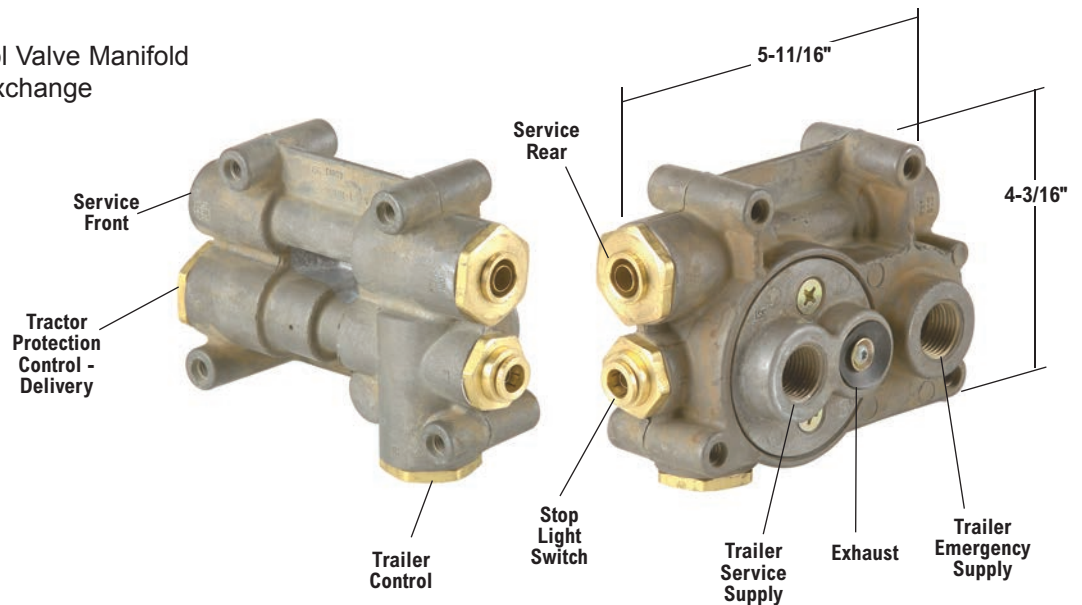

Bendix® TP-4™ Tractor Protection Valve

- Formerly Bendix® VM-1 Control Valve Manifold
- Available Remanufactured Exchange
 - Maintenance Kit 283863

V.M.R.S. 13-010-114

[SD-03-3653](#)

Reman. Exch. Pc. No.	Service New Pc. No.
288301RX	288301N

Three (3) Sealing O-Rings Pc. No. 212268
Included with Valve

Bendix® TP-5™ Tractor Protection Valve

- Formerly Bendix® VM-2 Control Valve Manifold
- Available Remanufactured Exchange
 - Maintenance Kit 289061

V.M.R.S. 13-010-114

[SD-03-3655](#)

Reman. Exch. Pc. No.	Service New Pc. No.	Service Rear*	Stop Light Switch*	Service Front*	Trailer Control*	Trailer Service Supply	Trailer Emergency Supply	Tractor Protection Control Delivery*
-	065702	1/2" PTC	3/8" PTC	1/2" PTC	3/8" PTC	1/2" NPT	1/2" NPT	3/8" PTC
-	107430	3/8" NPT	1/8" NPT	3/8" NPT	1/4" NPT	1/2" NPT	1/2" NPT	1/4" NPT
288605RX	288605N	3/8" NPT	1/4" NPT	3/8" NPT	3/8" NPT	1/2" NPT	1/2" NPT	3/8" NPT
-	800396	1/2" PTC	1/4" PTC	1/2" PTC	3/8" PTC	1/2" NPT	1/2" NPT	3/8" PTC

*PTC - Push-To-Connect Fittings