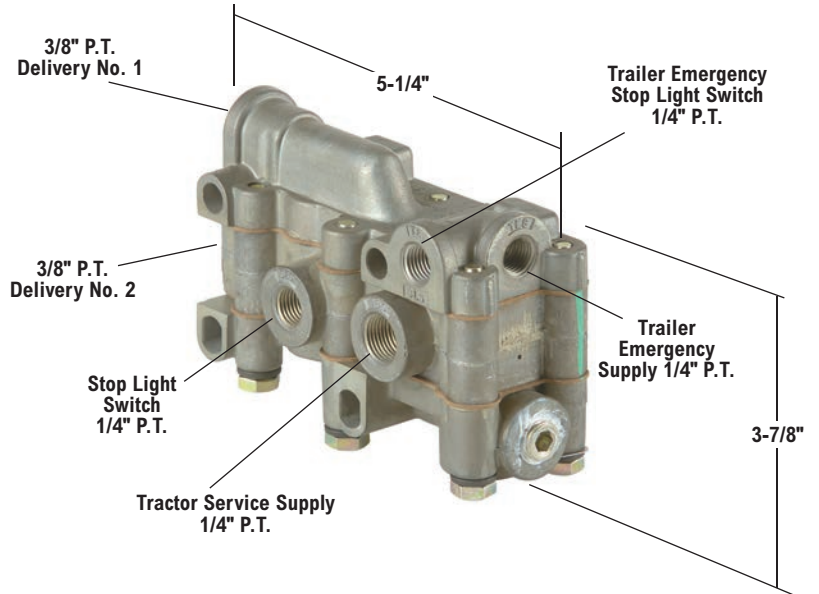

V.M.R.S. 13-010-016

[SD-03-3652](#)

Reman. Exch. Pc. No.	Service New Pc. No.	A P.T.	B P.T.
279000RX	279000N	1/2"	1/2"
279692X	—	3/8"	3/8"
—	280830N	1/2"	1/2"

TP-3® Tractor Protection Valve is used with Bendix® PP-3™ Control Valve or PP-7™ Trailer Supply Valve

Bendix® TP-4™ Tractor Protection Valve

- Formerly Bendix® VM-1 Control Valve Manifold
- Available Remanufactured Exchange
 - Maintenance Kit 283863

V.M.R.S. 13-010-114

[SD-03-3653](#)

Reman. Exch. Pc. No.	Service New Pc. No.
288301RX	288301N

Three (3) Sealing O-Rings Pc. No. 212268
Included with Valve

Bendix® TP-5™ Tractor Protection Valve

- Formerly Bendix® VM-2 Control Valve Manifold
- Available Remanufactured Exchange
 - Maintenance Kit 289061

V.M.R.S. 13-010-114

[SD-03-3655](#)

Reman. Exch. Pc. No.	Service New Pc. No.	Service Rear*	Stop Light Switch*	Service Front*	Trailer Control*	Trailer Service Supply	Trailer Emergency Supply	Tractor Protection Control Delivery*
-	065702	1/2" PTC	3/8" PTC	1/2" PTC	3/8" PTC	1/2" NPT	1/2" NPT	3/8" PTC
-	107430	3/8" NPT	1/8" NPT	3/8" NPT	1/4" NPT	1/2" NPT	1/2" NPT	1/4" NPT
288605RX	288605N	3/8" NPT	1/4" NPT	3/8" NPT	3/8" NPT	1/2" NPT	1/2" NPT	3/8" NPT
-	800396	1/2" PTC	1/4" PTC	1/2" PTC	3/8" PTC	1/2" NPT	1/2" NPT	3/8" PTC