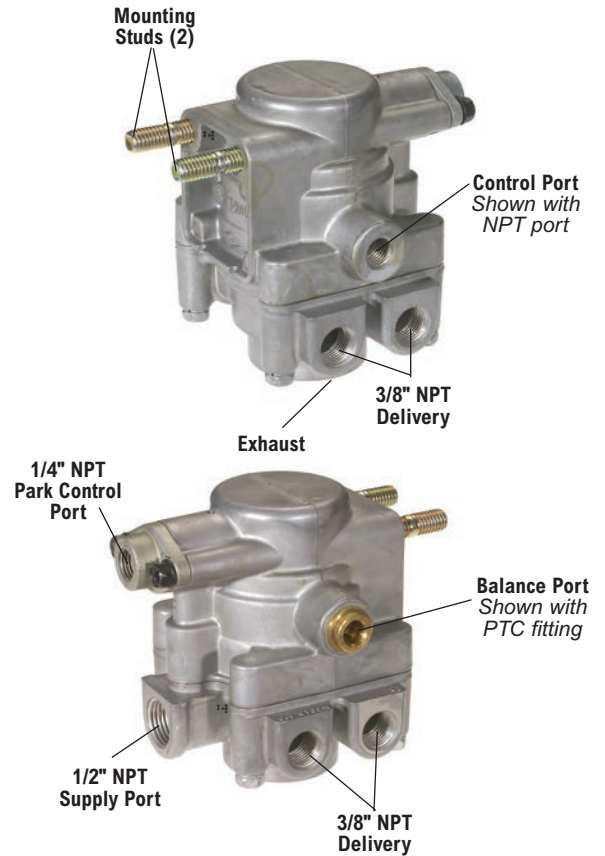

*Does not have trailer service port for anti-compounding.

Bendix® SR-4™ Trailer Spring Brake Valve

- Maintenance Kit 108259

V.M.R.S. 13-010-111

[SD-03-4514](#)

Bendix® SR-4™ Trailer Spring Brake Valve Service New Pc. No.	Bendix® SR-5™ Trailer Spring Brake Valve Service New Pc. No.	A	Comments
107539N	065437	3/4" NPT	With Anti-Compounding
-	065439	1/2" NPT	

Bendix® SR-5™ Trailer Spring Brake Valve

• Maintenance Kit 109015

V.M.R.S. 13-010-048

[SD-03-4516](#)

Reman. Exch. Pc. No.	Service New Pc. No.	A Male (P.T.)	Comments
109615X	K033221	3/4"	With Anti-Compounding
109616X	K033222	3/4"	—
109617X	K033223	1/2"	With Anti-Compounding
109618X	K033224	1/2"	—

Bendix® SR-7® Spring Brake Modulating Valve

[SD-03-4516](#)

Service New Pc. No.	Mounting Stud		Control Port		Balance Port	
	Thd.	Length	Size*	Fitting	Size*	Fitting
K021557	3/8"-16	.94"	1/4" NPT	—	1/4" NPT	—
K021558	3/8"-16	.94"	3/8" NPT	Straight	3/8" NPT	Straight
K021559	3/8"-16	.94"	3/8" PTC	90°	3/8" PTC	Straight
K021560	M10	1.38"	3/8" PTC	90°	3/8" PTC	90°
K021562	—	—	1/4" NPT	—	1/4" NPT	—
K021563	—	—	3/8" PTC	Straight	3/8" PTC	Straight

*PTC - Push-To-Connect Fittings

Bendix® SRC-7000™ Trailer Spring Brake Valve

[SD-03-4656](#)

Service New Pc. No.	Mounting Nipple	Comments
K025778	1/2" NPT	Replaces Sealco® 110500