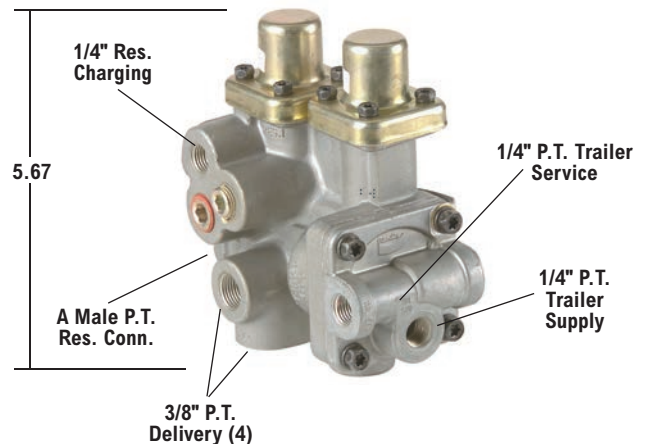

Bendix® SR-2™ Trailer Spring Brake Valve

- Available Remanufactured Exchange
- Maintenance Kit 287691

V.M.R.S. 13-010-048

[SD-03-4510](#)

Reman. Exch. Pc. No.	Service New Pc. No.	A P.T.
*287376RX	*287376N	3/4"
102761RX	102761N	3/4"
103061RX	103061N	1/2"

*Does not have trailer service port for anti-compounding.

Bendix® SR-4™ Trailer Spring Brake Valve

- Maintenance Kit 108259

V.M.R.S. 13-010-111

[SD-03-4514](#)

Bendix® SR-4™ Trailer Spring Brake Valve Service New Pc. No.	Bendix® SR-5™ Trailer Spring Brake Valve Service New Pc. No.	A	Comments
107539N	065437	3/4" NPT	With Anti-Compounding
-	065439	1/2" NPT	

Bendix® SR-5™ Trailer Spring Brake Valve

• Maintenance Kit 109015

V.M.R.S. 13-010-048

[SD-03-4516](#)

Reman. Exch. Pc. No.	Service New Pc. No.	A Male (P.T.)	Comments
109615X	K033221	3/4"	With Anti-Compounding
109616X	K033222	3/4"	—
109617X	K033223	1/2"	With Anti-Compounding
109618X	K033224	1/2"	—

Bendix® SR-7® Spring Brake Modulating Valve

[SD-03-4516](#)

Service New Pc. No.	Mounting Stud		Control Port		Balance Port	
	Thd.	Length	Size*	Fitting	Size*	Fitting
K021557	3/8"-16	.94"	1/4" NPT	—	1/4" NPT	—
K021558	3/8"-16	.94"	3/8" NPT	Straight	3/8" NPT	Straight
K021559	3/8"-16	.94"	3/8" PTC	90°	3/8" PTC	Straight
K021560	M10	1.38"	3/8" PTC	90°	3/8" PTC	90°
K021562	—	—	1/4" NPT	—	1/4" NPT	—
K021563	—	—	3/8" PTC	Straight	3/8" PTC	Straight