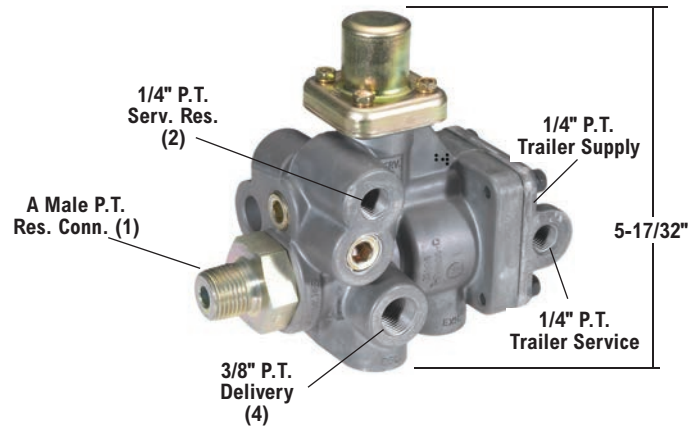

Bendix® SR-1™ Spring Brake Valve

- Available Remanufactured Exchange
- Maintenance Kit 108123

V.M.R.S. 13-010-048

[SD-03-4508](#)

Reman. Exch. Pc. No.	Service New Pc. No.	Customer Identification	Reservoir Trip Pressure (psi)
286364RX	286364N	NONE	55
288063RX	288063N	IHC-459271-C92	30

Bendix® SR-2™ Trailer Spring Brake Valve

- Available Remanufactured Exchange
- Maintenance Kit 287691

V.M.R.S. 13-010-048

[SD-03-4510](#)

Reman. Exch. Pc. No.	Service New Pc. No.	A P.T.
*287376RX	*287376N	3/4"
102761RX	102761N	3/4"
103061RX	103061N	1/2"

*Does not have trailer service port for anti-compounding.

Bendix® SR-4™ Trailer Spring Brake Valve

- Maintenance Kit 108259

V.M.R.S. 13-010-111

[SD-03-4514](#)

Bendix® SR-4™ Trailer Spring Brake Valve Service New Pc. No.	Bendix® SR-5™ Trailer Spring Brake Valve Service New Pc. No.	A	Comments
107539N	065437	3/4" NPT	With Anti-Compounding
-	065439	1/2" NPT	

Bendix® SR-5™ Trailer Spring Brake Valve

• Maintenance Kit 109015

V.M.R.S. 13-010-048

[SD-03-4516](#)

Reman. Exch. Pc. No.	Service New Pc. No.	A Male (P.T.)	Comments
109615X	K033221	3/4"	With Anti-Compounding
109616X	K033222	3/4"	—
109617X	K033223	1/2"	With Anti-Compounding
109618X	K033224	1/2"	—