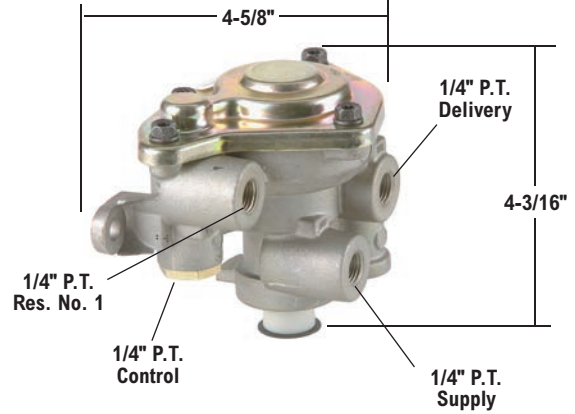

Bendix® SR-1™ Spring Brake Valve

- Available Remanufactured Exchange
- Maintenance Kit 108123

V.M.R.S. 13-010-048

[SD-03-4508](#)

Reman. Exch. Pc. No.	Service New Pc. No.	Customer Identification	Reservoir Trip Pressure (psi)
286364RX	286364N	NONE	55
288063RX	288063N	IHC-459271-C92	30

Bendix® SR-2™ Trailer Spring Brake Valve

- Available Remanufactured Exchange
- Maintenance Kit 287691

V.M.R.S. 13-010-048

[SD-03-4510](#)

Reman. Exch. Pc. No.	Service New Pc. No.	A P.T.
*287376RX	*287376N	3/4"
102761RX	102761N	3/4"
103061RX	103061N	1/2"

*Does not have trailer service port for anti-compounding.

Bendix® SR-4™ Trailer Spring Brake Valve

- Maintenance Kit 108259

V.M.R.S. 13-010-111

[SD-03-4514](#)

Bendix® SR-4™ Trailer Spring Brake Valve Service New Pc. No.	Bendix® SR-5™ Trailer Spring Brake Valve Service New Pc. No.	A	Comments
107539N	065437	3/4" NPT	With Anti-Compounding
-	065439	1/2" NPT	

Bendix® SR-5™ Trailer Spring Brake Valve

• Maintenance Kit 109015

V.M.R.S. 13-010-048

[SD-03-4516](#)

Reman. Exch. Pc. No.	Service New Pc. No.	A Male (P.T.)	Comments
109615X	K033221	3/4"	With Anti-Compounding
109616X	K033222	3/4"	—
109617X	K033223	1/2"	With Anti-Compounding
109618X	K033224	1/2"	—