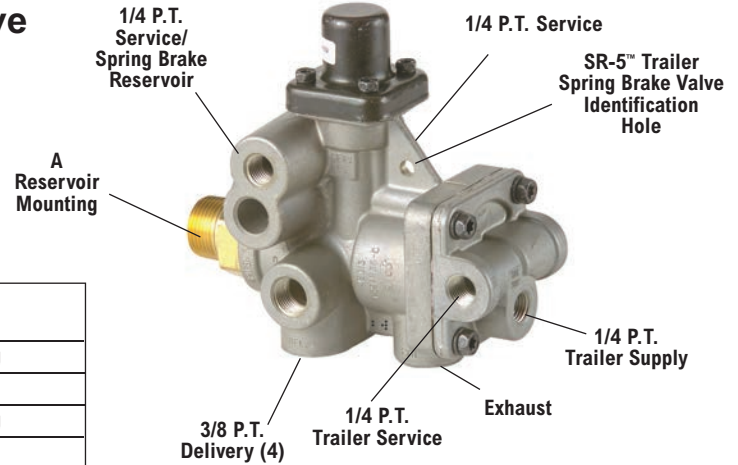

Bendix® SR-2™ Trailer Spring Brake Valve

- Available Remanufactured Exchange
- Maintenance Kit 287691

V.M.R.S. 13-010-048

[SD-03-4510](#)

Reman. Exch. Pc. No.	Service New Pc. No.	A P.T.
*287376RX	*287376N	3/4"
102761RX	102761N	3/4"
103061RX	103061N	1/2"

*Does not have trailer service port for anti-compounding.

Bendix® SR-4™ Trailer Spring Brake Valve

- Maintenance Kit 108259

V.M.R.S. 13-010-111

[SD-03-4514](#)

Bendix® SR-4™ Trailer Spring Brake Valve Service New Pc. No.	Bendix® SR-5™ Trailer Spring Brake Valve Service New Pc. No.	A	Comments
107539N	065437	3/4" NPT	With Anti-Compounding
-	065439	1/2" NPT	

Bendix® SR-5™ Trailer Spring Brake Valve

• Maintenance Kit 109015

V.M.R.S. 13-010-048

[SD-03-4516](#)

Reman. Exch. Pc. No.	Service New Pc. No.	A Male (P.T.)	Comments
109615X	K033221	3/4"	With Anti-Compounding
109616X	K033222	3/4"	—
109617X	K033223	1/2"	With Anti-Compounding
109618X	K033224	1/2"	—

Bendix® SR-7® Spring Brake Modulating Valve

[SD-03-4516](#)

Service New Pc. No.	Mounting Stud		Control Port		Balance Port	
	Thd.	Length	Size*	Fitting	Size*	Fitting
K021557	3/8"-16	.94"	1/4" NPT	—	1/4" NPT	—
K021558	3/8"-16	.94"	3/8" NPT	Straight	3/8" NPT	Straight
K021559	3/8"-16	.94"	3/8" PTC	90°	3/8" PTC	Straight
K021560	M10	1.38"	3/8" PTC	90°	3/8" PTC	90°
K021562	—	—	1/4" NPT	—	1/4" NPT	—
K021563	—	—	3/8" PTC	Straight	3/8" PTC	Straight