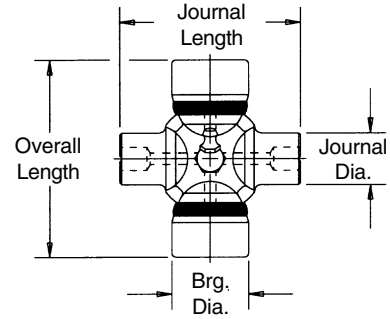

CROSS AND BEARING KITS

Type 1
(Snap Ring Grooves
in Bearings)

Type 2
(Snap Ring Grooves
in Yokes)

Standard Series

Bearing Diameter	Lock-Up Dimension	Overall Length	Journal Length	Journal Diameter	Type	Neapco Series	Page Number	Part Number
3 ¹ / ₃₂ "	1 ²⁹ / ₆₄ "	2 ⁵ / ₁₆ "	2 ¹ / ₁₆ "	3 ⁵ / ₆₄ "	1	L600	12	1-0616
3 ¹ / ₃₂ "	1 ²⁹ / ₆₄ "	2 ⁵ / ₁₆ "	1 ³¹ / ₃₂ "	3 ⁵ / ₆₄ "	1	L600	12	1-1475
1 ⁵ / ₁₆ "	1 ¹ / ₂ "	2 ⁵ / ₁₆ "	2 ¹ / ₁₆ "	3 ⁵ / ₆₄ "	1	N1000	17	1-0170
1 ⁵ / ₁₆ "	1 ¹ / ₂ "	2 ⁵ / ₁₆ "	2 ¹ / ₁₆ "	3 ⁵ / ₆₄ "	1	N1000	17	1-0171 ††
1 ⁵ / ₁₆ "	1 ¹ / ₂ "	2 ⁵ / ₁₆ "	2 ¹ / ₁₆ "	3 ⁵ / ₆₄ "	1	N1000	17	1-0172 †
1 ¹ / ₁₆ "	1 ¹³ / ₁₆ "	2 ⁹ / ₁₆ "	2 ⁵ / ₁₆ "	4 ¹ / ₆₄ "	1	1200	25	1-1275
1"	2 ¹¹ / ₃₂ "	3 ¹ / ₈ "	2 ⁷ / ₈ "	3 ⁷ / ₆₄ "	1	1800	32	1-1875
1 ¹ / ₈ "	2 ⁵ / ₈ "	2 ⁵ / ₈ "	2 ¹³ / ₃₂ "	2 ³ / ₃₂ "	2	2000	37	1-2075
1 ¹ / ₄ "	3 ⁷ / ₃₂ "	3 ⁷ / ₃₂ "	2 ¹⁵ / ₁₆ "	2 ⁷ / ₃₂ "	2	2200	42	2-2275
1 ¹ / ₄ "	3 ⁷ / ₃₂ "	3 ⁷ / ₃₂ "	2 ¹⁵ / ₁₆ "	2 ⁷ / ₃₂ "	2	2200	42	2-2276 ★
1 ⁵ / ₁₆ "	2 ⁵ / ₁₆ "	4 ¹ / ₃₂ "	3 ³ / ₄ "	2 ⁷ / ₃₂ "	1	44	49	3-0044
1 ³ / ₈ "	4 ³ / ₁₆ "	4 ³ / ₁₆ "	3 ⁷ / ₈ "	5 ⁷ / ₆₄ "	2	2600	54	3-0188
1 ¹⁷ / ₃₂ "	4 ⁵ / ₁₆ "	4 ⁵ / ₁₆ "	4 ¹ / ₆₄ "	1 ¹ / ₆₄ "	2	55	57	3-0045