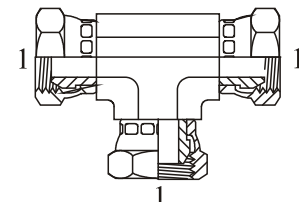

95522 TE - FEMELLE BSPP TOURNANTE UNION TEE - FEMALE BSPP SWIVEL				
FUTURE	BSPP			
	1 - Po. / In.			
95522-02	1/8-28			
95522-04	1/4-19			
95522-06	3/8-19			
95522-08	1/2-14			
95522-10	5/8-14			
95522-12	3/4-14			
95522-16	1-11			
95522-20	1 1/4-11			
95522-24	1 1/2-11			
95522-32	2-11