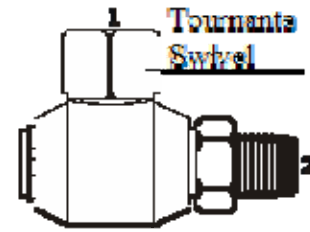

STYLE 3000 PSI

392725				
Swivel 3000 Femelle NPSM x Male JIC 90° Swivel 3000 NPSM Female x JIC Male 90°				
FUTURE	BODY SIZE	1 NPSM	2 JIC	
392725-04-05	3/8	1/4-18	1/2-20	
392725-04-06	3/8	1/4-18	9/16-18	
392725-06-05	3/8	3/8-18	1/2-20	
392725-06-06	3/8	3/8-18	9/16-18	
392725-06-08	3/8	3/8-18	3/4-16	
392725-08-10	1/2	1/2-14	7/8-14	
392725-12-12	3/4	3/4-14	1-1/16-12	
392725-16-16	1	1-11.5	1-5/16-12	
392725-20-20	1-1/4	1-1/4-11.5	1-5/8-12	
392725-24-24	1-1/2	1-1/2-11.5	1-7/8-12	
392725-32-32	2	2-11.5	2-1/2-12	

392728				
Swivel 3000 Femelle NPSM x Male NPTF 90° Swivel 3000 NPSM Female x NPTF Male 90°				
FUTURE	BODY SIZE	1 NPSM	2 NPTF	
392728-04-04	3/8	1/4-18	1/4-18	
392728-04-06	3/8	1/4-18	3/8-18	
392728-06-04	3/8	3/8-18	1/4-18	
392728-06-06	3/8	3/8-18	3/8-18	
392728-08-08	1/2	1/2-14	1/2-14	
392728-12-12	3/4	3/4-14	3/4-14	
392728-16-16	1	1-11.5	1-11.5	
392728-20-20	1-1/4	1-1/4-11.5	1-1/4-11.5	
392728-24-24	1-1/2	1-1/2-11.5	1-1/2-11.5	
392728-32-32	2	2-11.5	2-11.5