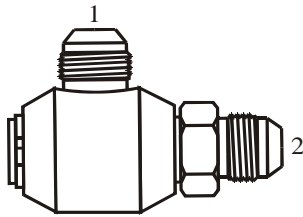

STYLE 3000 PSI

392525	Swivel 3000 Male JIC x Male JIC 90° Swivel 3000 JIC Male x JIC Male 90°			
	FUTURE	BODY SIZE	1 JIC	2 JIC
392525-05-05	3/8	1/2-20	1/2-20	
392525-05-06	3/8	1/2-20	9/16-18	
392525-06-05	3/8	9/16-18	1/2-20	
392525-06-06	3/8	9/16-18	9/16-18	
392525-06-08	3/8	9/16-18	3/4-16	
392525-08-08	3/8	3/4-16	3/4-16	
392525-10-10	1/2	7/8-14	7/8-14	
392525-12-12	3/4	1-1/16-12	1-1/16-12	
392525-16-16	1	1-5/16-12	1-5/16-12	
392525-20-20	1-1/4	1-5/8-12	1-5/8-12	
392525-24-24	1-1/2	1-7/8-12	1-7/8-12	
392525-32-32	2	2-1/2-12	2-1/2-12	

392528	Swivel 3000 Male JIC x Male NPTF 90° Swivel 3000 JIC Male x NPTF Male 90°			
	FUTURE	BODY SIZE	1 JIC	2 NPTF
392528-05-04	3/8	1/2-20	1/4-18	
392528-05-06	3/8	1/2-20	3/8-18	
392528-06-04	3/8	9/16-18	1/4-18	
392528-06-06	3/8	9/16-18	3/8-18	
392528-08-06	3/8	3/4-16	3/8-18	
392528-08-08	1/2	3/4-16	1/2-14	
392528-10-08	1/2	7/8-14	1/2-14	
392528-12-12	3/4	1-1/16-12	3/4-14	
392528-16-16	1	1-5/16-12	1-11.5	
392528-20-20	1-1/4	1-5/8-12	1-1/4-11.5	
392528-24-24	1-1/2	1-7/8-12	1-1/2-11.5	
392528-32-32	2	2-1/2-12	2-11.5