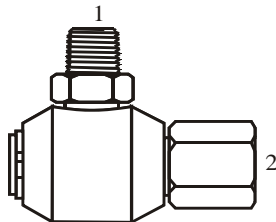

392826	Swivel 3000 Male NPTF x Femelle NPTF 90° Swivel 3000 NPTF Male x NPTF Female 90°			
	FUTURE	BODY SIZE	1 NPTF	2 NPTF
392826-04-04	3/8	1/4-18	1/4-18	
392826-04-06	3/8	1/4-18	3/8-18	
392826-06-04	3/8	3/8-18	1/4-18	
392826-06-06	3/8	3/8-18	3/8-18	
392826-08-08	1/2	1/2-14	1/2-14	
392826-12-12	3/4	3/4-14	3/4-14	
392826-16-16	1	1-11.5	1-11.5	
392826-20-20	1-1/4	1-1/4-11.5	1-1/4-11.5	
392826-24-24	1-1/2	1-1/2-11.5	1-1/2-11.5	
392826-32-32	2	2-11.5	2-11.5	

392830	Swivel 3000 Male NPTF x Male ORB 90° Swivel 3000 NPTF Male x ORB Male 90°			
	FUTURE	BODY SIZE	1 NPTF	2 ORB
392830-04-05	3/8	1/4-18	1/2-20	
392830-04-06	3/8	1/4-18	9/16-18	
392830-06-06	3/8	3/8-18	9/16-18	
392830-06-08	3/8	3/8-18	3/4-16	
392830-08-10	1/2	1/2-14	7/8-14	
392830-12-12	3/4	3/4-14	1-1/16-12	
392830-16-16	1	1-11.5	1-5/16-12	
392830-20-20	1-1/4	1-1/4-11.5	1-5/8-12	
392830-24-24	1-1/2	1-1/2-11.5	1-7/8-12	
392830-32-32	2	2-11.5	2-1/2-12