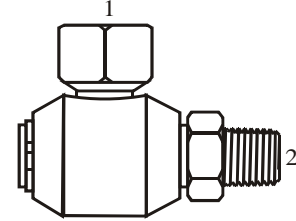

STYLE 3000 PSI

392625		Swivel 3000 Femelle NPTF x Male JIC 90° Swivel 3000 NPTF Female x JIC Male 90°		
FUTURE	BODY SIZE	1 NPTF	2 JIC	
392625-04-05	3/8	1/4-18	1/2-20	
392625-04-06	3/8	1/4-18	9/16-18	
392625-06-05	3/8	3/8-18	1/2-20	
392625-06-06	3/8	3/8-18	9/16-18	
392625-06-08	3/8	3/8-18	3/4-16	
392625-08-10	1/2	1/2-14	7/8-14	
392625-12-12	3/4	3/4-14	1-1/16-12	
392625-16-16	1	1-11.5	1-5/16-12	
392625-20-20	1-1/4	1-1/4-11.5	1-5/8-12	
392625-24-24	1-1/2	1-1/2-11.5	1-7/8-12	
392625-32-32	2	2-11/2	2-1/2-12	

392628		Swivel 3000 Femelle NPTF x Male NPTF 90° Swivel 3000 NPTF Female x NPTF Male 90°		
FUTURE	BODY SIZE	1 NPTF	2 NPTF	
392628-04-04	3/8	1/4-18	1/4-27	
392628-04-06	3/8	1/4-18	3/8-18	
392628-06-04	3/8	3/8-18	1/4-27	
392628-06-06	3/8	3/8-18	3/8-18	
392628-08-08	1/2	1/2-14	1/2-14	
392628-12-12	3/4	3/4-14	3/4-14	
392628-16-16	1	1-11.5	1-11.5	
392628-20-20	1-1/4	1-1/4-11.5	1-1/4-11.5	
392628-24-24	1-1/2	1-1/2-11.5	1-1/2-11.5	
392628-32-32	2	2-11/2	2-11.5