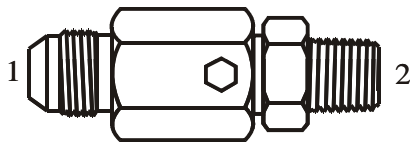

312526	Swivel 3000 Male JIC x Femelle NPTF Swivel 3000 JIC Male x NPTF Female			
	FUTURE	BODY SIZE	1 JIC	2 NPTF
312526-06-04	3/8	9/16-18	1/4-18	
312526-06-06	3/8	9/16-18	3/8-18	
312526-08-06	3/8	3/4-16	3/8-18	
312526-10-08	1/2	7/8-14	1/2-14	
312526-12-12	1/2	1-1/16-12	3/4-14	
312526-16-16	1	1-5/16-12	1-11.5	
312526-20-20	1-1/4	1-5/8-12	1-1/4-11.5	
312526-24-24	1-1/2	1-7/8-12	1-1/2-11.5	
312526-32-32	2	2-1/2-12	2-11.5	

312529	Swivel 3000 Male JIC x Femelle JIC Swivel 3000 JIC Male x JIC Female			
	FUTURE	BODY SIZE	1 JIC	2 JIC
312529-06-06	3/8	9/16-18	9/16-18	
312529-08-08	3/8	3/4-16	3/4-16	
312529-10-10	1/2	7/8-14	7/8-14	
312529-12-12	1/2	1-1/16-12	1-1/16-12	
312529-14-14	7/8	1 3/16-12	1 3/16-12	
312529-16-16	1	1-5/16-12	1-5/16-12	
312529-20-20	1-1/4	1-5/8-12	1-5/8-12	
312529-24-24	1-1/2	1-7/8-12	1-7/8-12	
312529-32-32	2	2-1/2-12	2-1/2-12	

312626	Swivel 3000 Femelle NPTF x Femelle NPTF Swivel 3000 NPTF Female x NPTF Female			
	FUTURE	BODY SIZE	1 NPTF	2 NPTF
312626-04-04	3/8	1/4-18	1/4-18	
312626-06-06	3/8	3/8-18	3/8-18	
312626-08-08	1/2	1/2-14	1/2-14	
312626-12-12	1/2	3/4-14	3/4-14	
312626-16-16	1	1-11.5	1-11.5	
312626-20-20	1-1/4	1-1/4-11.5	1-1/4-11.5	
312626-24-24	1-1/2	1-1/2-11.5	1-1/2-11.5	
312626-32-32	2	2-11.5	2-11.5	