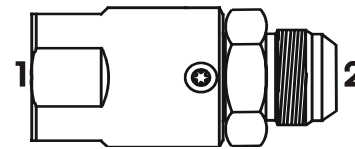

512528	Swivel 5000 Male JIC x Male NPTF Swivel 5000 JIC Male x NPTF Male			
	FUTURE	BODY SIZE	1 JIC	2 NPTF
512528-06-04	1/4	9/16-18	1/4-18	
512528-06-06	1/4	9/16-18	3/8-18	
512528-08-06	1/2	3/4-16	3/8-18	
512528-08-08	1/2	3/4-16	1/2-14	
512528-10-06	1/2	7/8-14	3/8-18	
512528-10-08	1/2	7/8-14	1/2-14	
512528-12-12	3/4	1-1/16-12	3/4-14	
512528-16-16	1	1-5/16-12	1-11.5	
512528-20-20	1-1/4	1-7/8-12	1-1/4-11.5	

512625	Swivel 5000 Femelle NPTF x Male JIC Swivel 5000 NPTF Female x JIC Male			
	FUTURE	BODY SIZE	1 NPTF	2 JIC
512625-04-06	1/4	1/4-18	9/16-18	
512625-06-08	1/2	3/8-18	3/4-16	
512625-08-08	1/2	1/2-14	3/4-16	
512625-08-10	1/2	1/2-14	7/8-14	
512625-12-12	3/4	3/4-14	1-1/16-12	
512625-16-16	1	1-11.5	1-5/16-12	
512625-20-20	1-1/4	1-1/4-11.5	1-5/8-12	
512625-24-24	1-1/2	1-1/2-11.5	1-1/2-11.5