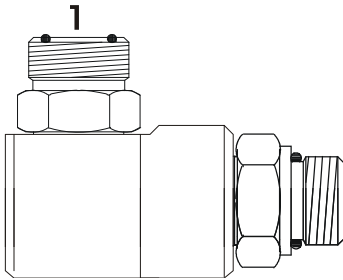

525005	Swivel 5000 Femelle BSPP x Male BSPP Swivel 5000 BSPP Female x BSPP Male			
	FUTURE	BODY SIZE	1 BSPP	2 BSPP
525005-04-04	1/4	1/4-19	1/4-19	
525005-06-06	3/8	3/8-19	3/8-19	
525005-08-08	1/2	1/2-14	1/2-14	
525005-12-12	3/4	3/4-14	3/4-14	
525005-16-16	1	1-11	1-11	
525005-20-20	1-1/4	1-1/4-11	1-1/4-11	
525005-24-24	1-1/2	1-1/2-11	1-1/2-11	

STYLE 5000 PSI

New!

New!

525050 FUTURE	Swivel 5000 Femelle BSPP x Femelle. BSPP Swivel 5000 BSPP Female x BSPP Female.			
	BODY SIZE	1 BSPP	2 BSPP	
525050-04-04	1/4	1/4-19	1/4-19	
525050-06-06	3/8	3/8-19	3/8-19	
525050-08-08	1/2	1/2-14	1/2-14	
525050-12-12	3/4	3/4-14	3/4-14	
525050-16-16	1	1-11	1-11	
525050-20-20	1-1/4	1-1/4-11	1-1/4-11	
525050-24-24	1-1/2	1-1/2-11	1-1/2-11	

592525 FUTURE	Swivel 5000 Male JIC x Male JIC Swivel 5000 JIC Male x JIC Male.			
	BODY SIZE	1 JIC	2 JIC	
592525-06-06	1/4	9/16-18	9/16-18	
592525-08-08	1/2	3/4-16	3/4-16	
592525-10-10	1/2	7/8-14	7/8-14	
592525-12-12	3/4	1-1/16-12	1-1/16-12	
592525-16-16	1	1-5/16-12	1-5/16-12	
592525-20-20	1-1/4	1-5/8-12	1-5/8-12	
592525-24-24	1-1/2	1-7/8-12	1-7/8-12	