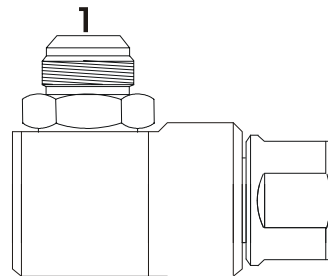

New!

592430 FUTURE	Swivel 5000 Male ORFS x Male ORB Swivel 5000 ORFS Male x ORB Male			
	BODY SIZE	1 ORFS	2 ORB	
592430-06-06	1/4	11/16-16	9/16-18	
592430-06-08	1/2	11/16-16	3/4-16	
592430-08-08	1/2	13/16-16	3/4-16	
592430-10-08	1/2	1-14	3/4-16	
592430-08-10	1/2	13/16-16	7/8-14	
592430-10-10	1/2	1-14	7/8-14	
592430-12-12	3/4	1-3/16-12	1-1/16-12	
592430-16-16	1	1-7/16-12	1-5/16-12	
592430-20-20	1-1/4	1-11/16-12	1-5/8-12	
592430-24-24	1-1/2	2-12	1-7/8-12	

592526 FUTURE	Swivel 5000 Male JIC x Femelle NPTF Swivel 5000 JIC Male x NPTF Female.			
	BODY SIZE	1 JIC	2 NPT	
592526-06-04	1/4	9/16-18	1/4-18	
592526-08-06	1/2	3/4-16	3/8-18	
592526-08-08	1/2	3/4-16	1/2-14	
592526-10-08	1/2	7/8-14	1/2-14	
592526-12-12	3/4	1-1/16-12	3/4-14	
592526-16-16	1	1-5/16-12	1-11.5	
592526-20-20	1-1/4	1-5/8-12	1-1/4-11.5	
592526-24-24	1-1/2	1-7/8-12	1-1/2-11.5