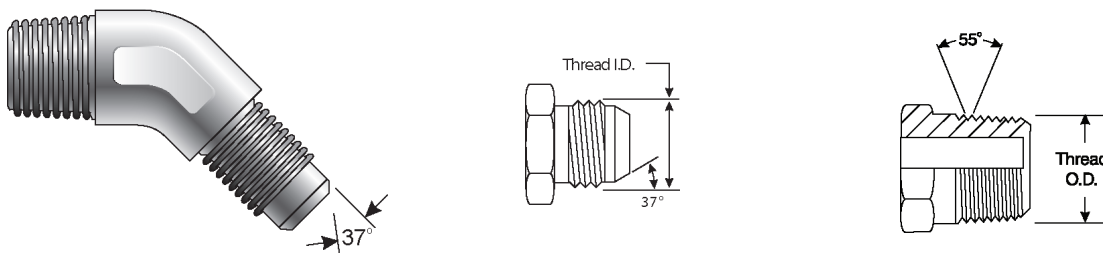

Male British Standard Pipe Tapered Thread to Male JIC 37° Flare - 45°

Part No.	Descr.	Prod. No.		
			"	"
G62153-0204	2MBSPT-4MJ45	7253-60215	1/8-28	7/16-20

- EQUIPMENT
- HOSE/CPLG. SELECTION
- G8K COUPLINGS
- GLOBALSPIRAL COUPLINGS
- STAINLESS STEEL SPIRAL
- MEGACRIMP COUPLINGS
- STAINLESS STEEL BRAID
- POWER CRIMP COUPLINGS
- FIELD ATTACHABLE G1 & G2 COUPLINGS
- FIELD ATTACHABLE C5 COUPLINGS
- C14 COUPLINGS
- GL COUPLINGS
- GLX COUPLINGS
- PCTS THERMOPLASTIC COUPLINGS
- POLARSEAL COUPLINGS (ACA)
- POLARSEAL II COUPLINGS (ACC)
- POLARSEAL II COUPLINGS (ACB)
- POWER STEERING
- ADAPTERS
- QUICK DISCONNECT COUPLERS
- BALL VALVES
- LIVE SWIVEL
- ASSEMBLY FABRICATION
- ACCESSORIES
- EQUIPMENT AND PARTS
- KITS
- AIR BRAKE HOSE ASSY
- BRASS