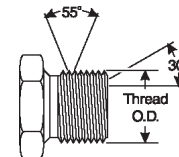

Part No.	Descr.	Prod. No.		
			"	"
G62220-0204	2MBSPP-4FP	7253-60755	1/8-28	1/4-18
G62220-0402	4MBSPP-2FP	7253-60765	1/4-19	1/8-27
G62220-0404	4MBSPP-4FP	7253-60775	1/4-19	1/4-18
G62220-0406	4MBSPP-6FP	7253-60785	1/4-19	3/8-18
G62220-0602	6MBSPP-2FP	7253-60795	3/8-19	1/8-27
G62220-0604	6MBSPP-4FP	7253-60805	3/8-19	1/4-18
G62220-0606	6MBSPP-6FP	7253-60815	3/8-19	3/8-18
G62220-0804	8MBSPP-4FP	7253-60825	1/2-14	1/4-18
G62220-0806	8MBSPP-6FP	7253-60835	1/2-14	3/8-18
G62220-0808	8MBSPP-8FP	7253-60845	1/2-14	1/2-14
G62220-1208	12MBSPP-8FP	7253-60855	3/4-14	1/2-14
G62220-1212	12MBSPP-12FP	7253-60865	3/4-14	3/4-14
G62220-1616	16MBSPP-16FP	7253-60875	1-11	1-11 1/2
G62220-2016	20MBSPP-16FP	7253-60885	1 1/4-11	1-11 1/2
G62220-2020	20MBSPP-20FP	7253-60895	1 1/4-11	1 1/4-11 1/2
G62220-2420	24MBSPP-20FP	7253-60905	1 1/2-11	1 1/4-11 1/2
G62220-2424	24MBSPP-24FP	7253-60915	1 1/2-11	1 1/2-11 1/2
G62220-3232	32MBSPP-32FP	7253-60925	2-11	2-11 1/2

Male British Standard Pipe Parallel to Male JIC 37° Flare

Part No.	Descr.	Prod. No.		
			"	"
G62300-0204	2MBSPP-4MJ	7253-60935	1/8-28	7/16-20
G62300-0205	2MBSPP-5MJ	7253-60945	1/8-28	1/2-20
G62300-0206	2MBSPP-6MJ	7253-60955	1/8-28	9/16-18
G62300-0404	4MBSPP-4MJ	7253-15015	1/4-19	7/16-20
G62300-0405	4MBSPP-5MJ	7253-60965	1/4-19	1/2-20
G62300-0406	4MBSPP-6MJ	7253-60975	1/4-19	9/16-18
G62300-0408	4MBSPP-8MJ	7253-60985	1/4-19	3/4-16
G62300-0604	6MBSPP-4MJ	7253-60995	3/8-19	7/16-20
G62300-0605	6MBSPP-5MJ	7253-61005	3/8-19	1/2-20
G62300-0606	6MBSPP-6MJ	7253-15025	3/8-19	9/16-18
G62300-0608	6MBSPP-8MJ	7253-61015	3/8-19	3/4-16
G62300-0806	8MBSPP-6MJ	7253-61025	1/2-14	9/16-18
G62300-0808	8MBSPP-8MJ	7253-15035	1/2-14	3/4-16
G62300-0810	8MBSPP-10MJ	7253-61035	1/2-14	7/8-14
G62300-0812	8MBSPP-12MJ	7253-61045	1/2-14	1 1/16-12
G62300-1008	10MBSPP-8MJ	7253-61055	5/8-14	3/4-16
G62300-1010	10MBSPP-10MJ	7253-15045	5/8-14	7/8-14
G62300-1012	10MBSPP-12MJ	7253-61065	5/8-14	1 1/16-12
G62300-1208	12MBSPP-8MJ	7253-61075	3/4-14	3/4-16
G62300-1210	12MBSPP-10MJ	7253-61085	3/4-14	7/8-14
G62300-1212	12MBSPP-12MJ	7253-15055	3/4-14	1 1/16-12
G62300-1214	12MBSPP-14MJ	7253-61095	3/4-14	1 3/16-12