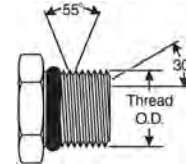

Male British Standard Pipe Parallel to Female JIC 37° Flare Swivel - Continued

Part No.	Descr.	Prod. No.		
			"	"
G62320-0608	6MBSPP-8FJX	7253-61575	3/8-19	3/4-16
G62320-0804	8MBSPP-4FJX	7253-61585	1/2-14	7/16-20
G62320-0806	8MBSPP-6FJX	7253-61595	1/2-14	9/16-18
G62320-0808	8MBSPP-8FJX	7253-15145	1/2-14	3/4-16
G62320-0810	8MBSPP-10FJX	7253-61605	1/2-14	7/8-14
G62320-0812	8MBSPP-12FJX	7253-61615	1/2-14	1 1/16-12
G62320-1008	10MBSPP-8FJX	7253-61625	5/8-14	3/4-16
G62320-1010	10MBSPP-10FJX	7253-15155	5/8-14	7/8-14
G62320-1208	12MBSPP-8FJX	7253-61635	3/4-14	3/4-16
G62320-1212	12MBSPP-12FJX	7253-15165	3/4-14	1 1/16-12
G62320-1216	12MBSPP-16FJX	7253-61645	3/4-14	1 5/16-12
G62320-1616	16MBSPP-16FJX	7253-15175	1-11	1 5/16-12
G62320-1620	16MBSPP-20FJX	7253-61655	1-11	1 5/8-12
G62320-2016	20MBSPP-16FJX	7253-61665	1 1/4-11	1 5/16-12
G62320-2020	20MBSPP-20FJX	7253-61675	1 1/4-11	1 5/8-12
G62320-2424	24MBSPP-24FJX	7253-61685	1 1/2-11	1 7/8-12
G62320-3232	32MBSPP-32FJX	7253-61695	2-11	2 1/2-12

Male British Standard Pipe Parallel with O-Ring to Male JIC 37° Flare

Part No.	Descr.	Prod. No.		
			"	"
G62450-0204	2MBSPPOR-4MJ	7253-14005	1/8-28	7/16-20
G62450-0404	4MBSPPOR-4MJ	7253-14015	1/4-19	7/16-20
G62450-0405	4MBSPPOR-5MJ	7253-61705	1/4-19	1/2-20
G62450-0406	4MBSPPOR-6MJ	7253-14025	1/4-19	9/16-18
G62450-0604	6MBSPPOR-4MJ	7253-14035	3/8-19	7/16-20
G62450-0605	6MBSPPOR-5MJ	7253-61715	3/8-19	1/2-20
G62450-0606	6MBSPPOR-6MJ	7253-14045	3/8-19	9/16-18
G62450-0608	6MBSPPOR-8MJ	7253-14055	3/8-19	3/4-16
G62450-0806	8MBSPPOR-6MJ	7253-14075	1/2-14	9/16-18
G62450-0808	8MBSPPOR-8MJ	7253-14085	1/2-14	3/4-16
G62450-0810	8MBSPPOR-10MJ	7253-61725	1/2-14	7/8-14
G62450-0812	8MBSPPOR-12MJ	7253-14605	1/2-14	1 1/16-12
G62450-1208	12MBSPPOR-8MJ	7253-61735	3/4-14	3/4-16
G62450-1210	12MBSPPOR-10MJ	7253-61745	3/4-14	7/8-14
G62450-1212	12MBSPPOR-12MJ	7253-14095	3/4-14	1 1/16-12
G62450-1216	12MBSPPOR-16MJ	7253-61755	3/4-14	1 5/16-12
G62450-1612	16MBSPPOR-12MJ	7253-61765	1-11	1 1/16-12
G62450-1616	16MBSPPOR-16MJ	7253-14105	1-11	1 5/16-12
G62450-2020	20MBSPPOR-20MJ	7253-14115	1 1/4-11	1 5/8-12
G62450-2024	20MBSPPOR-24MJ	7253-61775	1 1/4-11	1 7/8-12
G62450-2424	24MBSPPOR-24MJ	7253-61785	1 1/2-11	1 7/8-12

- EQUIPMENT
- HOSE/CPLG. SELECTION
- G8K COUPLINGS
- GLOBAL SPIRAL COUPLINGS
- STAINLESS STEEL SPIRAL
- MEGACRIMP COUPLINGS
- STAINLESS STEEL BRAID
- POWER CRIMP COUPLINGS
- FIELD ATTACHABLE G1 & G2 COUPLINGS
- FIELD ATTACHABLE C5 COUPLINGS
- C14 COUPLINGS
- GL COUPLINGS
- GLX COUPLINGS
- PCTS THERMOPLASTIC COUPLINGS
- POLARSEAL COUPLINGS (ACA)
- POLARSEAL II COUPLINGS (ACC)
- POLARSEAL II COUPLINGS (ACB)
- POWER STEERING
- ADAPTERS
- QUICK DISCONNECT COUPLERS
- BALL VALVES
- LIVE SWIVEL
- ASSEMBLY FABRICATION
- ACCESSORIES
- EQUIPMENT AND PARTS
- KITS
- AIR BRAKE HOSE ASSY
- BRASS