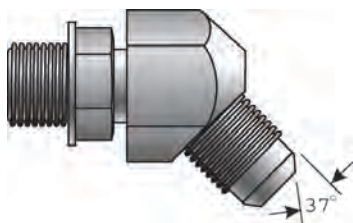

Male British Standard Pipe Parallel to Male JIC 37° Flare - Continued

Part No.	Descr.	Prod. No.		
			"	"
G62300-1216	12MBSPP-16MJ	7253-61105	3/4-14	1 5/16-12
G62300-1612	16MBSPP-12MJ	7253-61115	1-11	1 1/16-12
G62300-1614	16MBSPP-14MJ	7253-61125	1-11	1 3/16-12
G62300-1616	16MBSPP-16MJ	7253-15065	1-11	1 5/16-12
G62300-1620	16MBSPP-20MJ	7253-61135	1-11	1 5/8-12
G62300-2016	20MBSPP-16MJ	7253-61145	1 1/4-11	1 5/16-12
G62300-2020	20MBSPP-20MJ	7253-61155	1 1/4-11	1 5/8-12
G62300-2024	20MBSPP-24MJ	7253-61165	1 1/4-11	1 7/8-12
G62300-2420	24MBSPP-20MJ	7253-61175	1 1/2-11	1 5/8-12
G62300-2424	24MBSPP-24MJ	7253-61185	1 1/2-11	1 7/8-12
G62300-3232	32MBSPP-32MJ	7253-61195	2-11	2 1/2-12

Male British Standard Pipe Parallel to Male JIC 37° Flare - 45°

Part No.	Descr.	Prod. No.		
			"	"
G62305-0204	2MBSPP-4MJ45	7253-61205	1/8-28	7/16-20
G62305-0404	4MBSPP-4MJ45	7253-61215	1/4-19	7/16-20
G62305-0406	4MBSPP-6MJ45	7253-61225	1/4-19	9/16-18
G62305-0606	6MBSPP-6MJ45	7253-61235	3/8-19	9/16-18
G62305-0608	6MBSPP-8MJ45	7253-61245	3/8-19	3/4-16
G62305-0808	8MBSPP-8MJ45	7253-61255	1/2-14	3/4-16
G62305-0810	8MBSPP-10MJ45	7253-61265	1/2-14	7/8-14
G62305-0812	8MBSPP-12MJ45	7253-61275	1/2-14	1 1/16-12
G62305-1212	12MBSPP-12MJ45	7253-61285	3/4-14	1 1/16-12
G62305-1616	16MBSPP-16MJ45	7253-61295	1-11	1 5/16-12

- EQUIPMENT
- HOSE/CPLG. SELECTION
- G8K COUPLINGS
- GLOBAL SPIRAL COUPLINGS
- STAINLESS STEEL SPIRAL
- MEGACRIMP COUPLINGS
- STAINLESS STEEL BRAID
- POWER CRIMP COUPLINGS
- FIELD ATTACHABLE G1 & G2 COUPLINGS
- FIELD ATTACHABLE C5 COUPLINGS
- C14 COUPLINGS
- GL COUPLINGS
- GLX COUPLINGS
- PCTS THERMOPLASTIC COUPLINGS
- POLARSEAL COUPLINGS (ACA)
- POLARSEAL II COUPLINGS (ACC)
- POLARSEAL II COUPLINGS (ACB)
- POWER STEERING
- ADAPTERS
- QUICK DISCONNECT COUPLERS
- BALL VALVES
- LIVE SWIVEL
- ASSEMBLY FABRICATION
- ACCESSORIES
- EQUIPMENT AND PARTS
- KITS
- AIR BRAKE HOSE ASSY
- BRASS