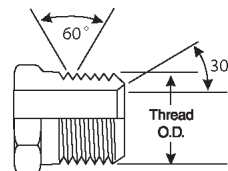

Female British Standard Pipe Parallel Swivel to Male Pipe NPTF - 90°

Part No.	Descr.	Prod. No.		
			"	"
G62605-0202	2FBSPPX-2MP90	7253-62425	1/8-28	1/8-27
G62605-0404	4FBSPPX-4MP90	7253-62435	1/4-19	1/4-18
G62605-0606	6FBSPPX-6MP90	7253-62445	3/8-19	3/8-18
G62605-0808	8FBSPPX-8MP90	7253-62455	1/2-14	1/2-14
G62605-1212	12FBSPPX-12MP90	7253-62465	3/4-14	3/4-14
G62605-1616	16FBSPPX-16MP90	7253-62475	1-11	1-11 1/2
G62605-2020	20FBSPPX-20MP90	7253-62485	1 1/4-11	1 1/4-11 1/2
G62605-2424	24FBSPPX-24MP90	7253-62495	1 1/2-11	1 1/2-11 1/2