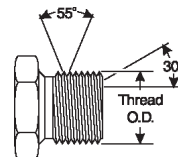

Male British Standard Pipe Parallel to Male JIC 37° Flare - Continued

Part No.	Descr.	Prod. No.		
			"	"
G62300-1216	12MBSPP-16MJ	7253-61105	3/4-14	1 5/16-12
G62300-1612	16MBSPP-12MJ	7253-61115	1-11	1 1/16-12
G62300-1614	16MBSPP-14MJ	7253-61125	1-11	1 3/16-12
G62300-1616	16MBSPP-16MJ	7253-15065	1-11	1 5/16-12
G62300-1620	16MBSPP-20MJ	7253-61135	1-11	1 5/8-12
G62300-2016	20MBSPP-16MJ	7253-61145	1 1/4-11	1 5/16-12
G62300-2020	20MBSPP-20MJ	7253-61155	1 1/4-11	1 5/8-12
G62300-2024	20MBSPP-24MJ	7253-61165	1 1/4-11	1 7/8-12
G62300-2420	24MBSPP-20MJ	7253-61175	1 1/2-11	1 5/8-12
G62300-2424	24MBSPP-24MJ	7253-61185	1 1/2-11	1 7/8-12
G62300-3232	32MBSPP-32MJ	7253-61195	2-11	2 1/2-12

Male British Standard Pipe Parallel to Male JIC 37° Flare - 45°

Part No.	Descr.	Prod. No.		
			"	"
G62305-0204	2MBSPP-4MJ45	7253-61205	1/8-28	7/16-20
G62305-0404	4MBSPP-4MJ45	7253-61215	1/4-19	7/16-20
G62305-0406	4MBSPP-6MJ45	7253-61225	1/4-19	9/16-18
G62305-0606	6MBSPP-6MJ45	7253-61235	3/8-19	9/16-18
G62305-0608	6MBSPP-8MJ45	7253-61245	3/8-19	3/4-16
G62305-0808	8MBSPP-8MJ45	7253-61255	1/2-14	3/4-16
G62305-0810	8MBSPP-10MJ45	7253-61265	1/2-14	7/8-14
G62305-0812	8MBSPP-12MJ45	7253-61275	1/2-14	1 1/16-12
G62305-1212	12MBSPP-12MJ45	7253-61285	3/4-14	1 1/16-12
G62305-1616	16MBSPP-16MJ45	7253-61295	1-11	1 5/16-12

- EQUIPMENT
- HOSE/CPLG. SELECTION
- G8K COUPLINGS
- GLOBAL SPIRAL COUPLINGS
- STAINLESS STEEL SPIRAL
- MEGACRIMP COUPLINGS
- STAINLESS STEEL BRAID
- POWER CRIMP COUPLINGS
- FIELD ATTACHABLE G1 & G2 COUPLINGS
- FIELD ATTACHABLE C5 COUPLINGS
- C14 COUPLINGS
- GL COUPLINGS
- GLX COUPLINGS
- PCTS THERMOPLASTIC COUPLINGS
- POLARSEAL COUPLINGS (ACA)
- POLARSEAL II COUPLINGS (ACC)
- POLARSEAL II COUPLINGS (ACB)
- POWER STEERING
- ADAPTERS
- QUICK DISCONNECT COUPLERS
- BALL VALVES
- LIVE SWIVEL
- ASSEMBLY FABRICATION
- ACCESSORIES
- EQUIPMENT AND PARTS
- KITS
- AIR BRAKE HOSE ASSY
- BRASS