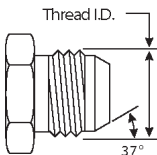

Female British Flat-Face O-Ring to Male JIC 37° Flare

Part No.	Descr.	Prod. No.		
			"	"
G62801-0606	6FBFFOR-6MJ	7253-62705	3/8-19	9/16-18
G62801-0806	8FBFFOR-6MJ	7253-62715	1/2-14	9/16-18
G62801-0808	8FBFFOR-8MJ	7253-62725	1/2-14	3/4-16
G62801-0810	8FBFFOR-10MJ	7253-62735	1/2-14	7/8-14
G62801-1008	10FBFFOR-8MJ	7253-62745	5/8-14	3/4-16
G62801-1208	12FBFFOR-8MJ	7253-62755	3/4-14	3/4-16
G62801-1210	12FBFFOR-10MJ	7253-62765	3/4-14	7/8-14
G62801-1212	12FBFFOR-12MJ	7253-62775	3/4-14	1 1/16-12

- EQUIPMENT
- HOSE/CPLG. SELECTION
- G8K COUPLINGS
- GLOBALSPIRAL COUPLINGS
- STAINLESS STEEL SPIRAL
- MEGACRIMP COUPLINGS
- STAINLESS STEEL BRAID
- POWER CRIMP COUPLINGS
- FIELD ATTACHABLE G1 & G2 COUPLINGS
- FIELD ATTACHABLE C5 COUPLINGS
- C14 COUPLINGS
- GL COUPLINGS
- GLX COUPLINGS
- PCTS THERMOPLASTIC COUPLINGS
- POLARSEAL COUPLINGS (ACA)
- POLARSEAL II COUPLINGS (ACC)
- POLARSEAL II COUPLINGS (ACB)
- POWER STEERING
- ADAPTERS
- QUICK DISCONNECT COUPLERS
- BALL VALVES
- LIVE SWIVEL
- ASSEMBLY FABRICATION
- ACCESSORIES
- EQUIPMENT AND PARTS
- KITS
- AIR BRAKE HOSE ASSY
- BRASS