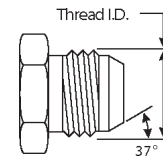

Female British Standard Pipe Parallel to Male JIC 37° Flare

Part No.	Descr.	Prod. No.		
			"	"
G62550-0204	2FBSPP-4MJ	7253-14155	1/8-28	7/16-20
G62550-0404	4FBSPP-4MJ	7253-14225	1/4-19	7/16-20
G62550-0406	4FBSPP-6MJ	7253-14165	1/4-19	9/16-18
G62550-0606	6FBSPP-6MJ	7253-14175	3/8-19	9/16-18
G62550-0808	8FBSPP-8MJ	7253-14185	1/2-14	3/4-16
G62550-1212	12FBSPP-12MJ	7253-14195	3/4-14	1 1/16-12
G62550-1616	16FBSPP-16MJ	7253-14205	1-11	1 5/16-12
G62550-2020	20FBSPP-20MJ	7253-14215	1 1/4-11	1 5/8-12
G62550-2424	24FBSPP-24MJ	7253-62415	1 1/2-11	1 7/8-12

- EQUIPMENT
- HOSE/CPLG. SELECTION
- G8K COUPLINGS
- GLOBAL SPIRAL COUPLINGS
- STAINLESS STEEL SPIRAL
- MEGACRIMP COUPLINGS
- STAINLESS STEEL BRAID
- POWER CRIMP COUPLINGS
- FIELD ATTACHABLE G1 & G2 COUPLINGS
- FIELD ATTACHABLE C5 COUPLINGS
- C14 COUPLINGS
- GL COUPLINGS
- GLX COUPLINGS
- PCTS THERMOPLASTIC COUPLINGS
- POLARSEAL COUPLINGS (ACA)
- POLARSEAL II COUPLINGS (ACC)
- POLARSEAL II COUPLINGS (ACB)
- POWER STEERING
- ADAPTERS
- QUICK DISCONNECT COUPLERS
- BALL VALVES
- LIVE SWIVEL
- ASSEMBLY FABRICATION
- ACCESSORIES
- EQUIPMENT AND PARTS
- KITS
- AIR BRAKE HOSE ASSY
- BRASS