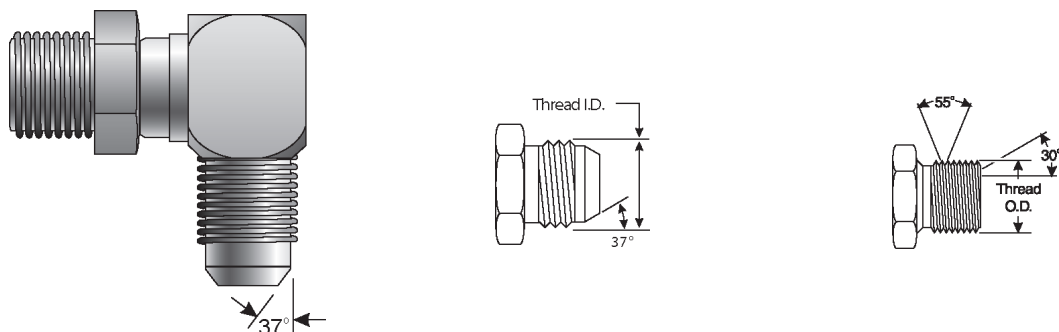

Male British Standard Pipe Parallel to Male JIC 37° Flare - 90°

Part No.	Descr.	Prod. No.		
			"	"
G62310-0204	2MBSPP-4MJ90	7253-61305	1/8-28	7/16-20
G62310-0404	4MBSPP-4MJ90	7253-61315	1/4-19	7/16-20
G62310-0405	4MBSPP-5MJ90	7253-61325	1/4-19	1/2-20
G62310-0406	4MBSPP-6MJ90	7253-61335	1/4-19	9/16-18
G62310-0408	4MBSPP-8MJ90	7253-61345	1/4-19	3/4-16
G62310-0604	6MBSPP-4MJ90	7253-61355	3/8-19	7/16-20
G62310-0605	6MBSPP-5MJ90	7253-61365	3/8-19	1/2-20
G62310-0608	6MBSPP-8MJ90	7253-61385	3/8-19	3/4-16
G62310-0806	8MBSPP-6MJ90	7253-61395	1/2-14	9/16-18
G62310-0810	8MBSPP-10MJ90	7253-61415	1/2-14	7/8-14
G62310-0812	8MBSPP-12MJ90	7253-61425	1/2-14	1 1/16-12
G62310-1208	12MBSPP-8MJ90	7253-61435	3/4-14	3/4-16
G62310-1210	12MBSPP-10MJ90	7253-61445	3/4-14	7/8-14
G62310-1216	12MBSPP-16MJ90	7253-61465	3/4-14	1 5/16-12
G62310-1612	16MBSPP-12MJ90	7253-61475	1-11	1 1/16-12
G62310-1616	16MBSPP-16MJ90	7253-61485	1-11	1 5/16-12
G62310-1620	16MBSPP-20MJ90	7253-61495	1-11	1 5/8-12
G62310-2016	20MBSPP-16MJ90	7253-61505	1 1/4-11	1 5/16-12
G62310-2020	20MBSPP-20MJ90	7253-61515	1 1/4-11	1 5/8-12
G62310-2424	24MBSPP-24MJ90	7253-61525	1 1/2-11	1 7/8-12