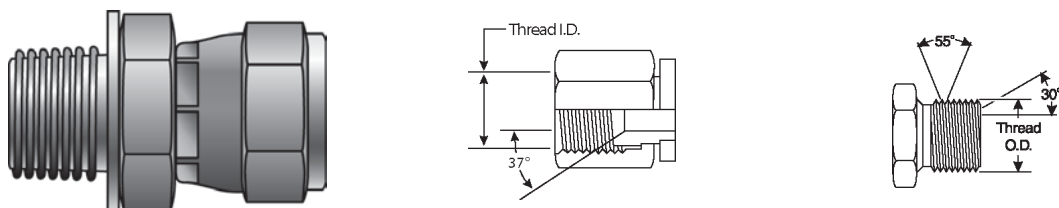

Male British Standard Pipe Parallel to Female JIC 37° Flare Swivel

Part No.	Descr.	Prod. No.		
			"	"
G62320-0204	2MBSPP-4FJX	7253-61535	1/8-28	7/16-20
G62320-0404	4MBSPP-4FJX	7253-15125	1/4-19	7/16-20
G62320-0405	4MBSPP-5FJX	7253-61545	1/4-19	1/2-20
G62320-0406	4MBSPP-6FJX	7253-61555	1/4-19	9/16-18
G62320-0604	6MBSPP-4FJX	7253-61565	3/8-19	7/16-20
G62320-0606	6MBSPP-6FJX	7253-15135	3/8-19	9/16-18