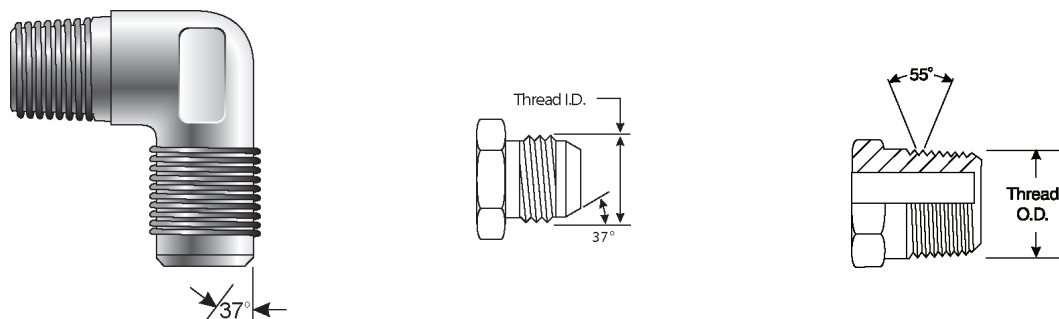

Male British Standard Pipe Tapered Thread to Male JIC 37° Flare - 45° - Continued

Part No.	Descr.	Prod. No.		
			"	"
G62153-0404	4MBSPT-4MJ45	7253-60225	1/4-19	7/16-20
G62153-0406	4MBSPT-6MJ45	7253-60235	1/4-19	9/16-18
G62153-0606	6MBSPT-6MJ45	7253-60245	3/8-19	9/16-18
G62153-0608	6MBSPT-8MJ45	7253-60255	3/8-19	3/4-16
G62153-0808	8MBSPT-8MJ45	7253-60265	1/2-14	3/4-16
G62153-0810	8MBSPT-10MJ45	7253-60275	1/2-14	7/8-14
G62153-1212	12MBSPT-12MJ45	7253-60285	3/4-14	1 1/16-12
G62153-1216	12MBSPT-16MJ45	7253-60295	3/4-14	1 5/16-12
G62153-1616	16MBSPT-16MJ45	7253-60305	1-11	1 5/16-12

Male British Standard Pipe Tapered Thread to Male JIC 37° Flare - 90°

Part No.	Descr.	Prod. No.		
			"	"
G62155-0204	2MBSPT-4MJ90	7253-60315	1/8-28	7/16-20
G62155-0404	4MBSPT-4MJ90	7253-60325	1/4-19	7/16-20
G62155-0405	4MBSPT-5MJ90	7253-60335	1/4-19	1/2-20
G62155-0406	4MBSPT-6MJ90	7253-60345	1/4-19	9/16-18
G62155-0606	6MBSPT-6MJ90	7253-60355	3/8-19	9/16-18
G62155-0608	6MBSPT-8MJ90	7253-60365	3/8-19	3/4-16
G62155-0806	8MBSPT-6MJ90	7253-60375	1/2-14	9/16-18
G62155-0808	8MBSPT-8MJ90	7253-60385	1/2-14	3/4-16
G62155-0810	8MBSPT-10MJ90	7253-60395	1/2-14	7/8-14
G62155-0812	8MBSPT-12MJ90	7253-60405	1/2-14	1 1/16-12
G62155-1212	12MBSPT-12MJ90	7253-60415	3/4-14	1 1/16-12
G62155-1216	12MBSPT-16MJ90	7253-60425	3/4-14	1 5/16-12
G62155-1616	16MBSPT-16MJ90	7253-60435	1-11	1 5/16-12
G62155-2020	20MBSPT-20MJ90	7253-60445	1 1/4-11	1 5/8-12
G62155-2424	24MBSPT-24MJ90	7253-60455	1 1/2-11	1 7/8-12

EQUIPMENT
HOSE/CPLG. SELECTION
G8K COUPLINGS
GLOBAL SPIRAL COUPLINGS
STAINLESS STEEL SPIRAL
MEGACRIMP COUPLINGS
STAINLESS STEEL BRAID
POWER CRIMP COUPLINGS
FIELD ATTACHABLE G1 & G2 COUPLINGS
FIELD ATTACHABLE C5 COUPLINGS
C14 COUPLINGS
GL COUPLINGS
GLX COUPLINGS
PCTS THERMOPLASTIC COUPLINGS
POLARSEAL COUPLINGS (ACA)
POLARSEAL II COUPLINGS (ACC)
POLARSEAL II COUPLINGS (ACB)
POWER STEERING
ADAPTERS
QUICK DISCONNECT COUPLERS
BALL VALVES
LIVE SWIVEL
ASSEMBLY FABRICATION
ACCESSORIES
EQUIPMENT AND PARTS
KITS
AIR BRAKE HOSE ASSY
BRASS