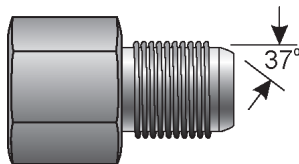

Female British Standard Pipe Parallel to Male JIC 37° Flare

Part No.	Descr.	Prod. No.		
			"	"
G62550-0204	2FBSPP-4MJ	7253-14155	1/8-28	7/16-20
G62550-0404	4FBSPP-4MJ	7253-14225	1/4-19	7/16-20
G62550-0406	4FBSPP-6MJ	7253-14165	1/4-19	9/16-18
G62550-0606	6FBSPP-6MJ	7253-14175	3/8-19	9/16-18
G62550-0808	8FBSPP-8MJ	7253-14185	1/2-14	3/4-16
G62550-1212	12FBSPP-12MJ	7253-14195	3/4-14	1 1/16-12
G62550-1616	16FBSPP-16MJ	7253-14205	1-11	1 5/16-12
G62550-2020	20FBSPP-20MJ	7253-14215	1 1/4-11	1 5/8-12
G62550-2424	24FBSPP-24MJ	7253-62415	1 1/2-11	1 7/8-12

- EQUIPMENT
- HOSE/CPLG. SELECTION
- G8K COUPLINGS
- GLOBAL SPIRAL COUPLINGS
- STAINLESS STEEL SPIRAL
- MEGACRIMP COUPLINGS
- STAINLESS STEEL BRAID
- POWER CRIMP COUPLINGS
- FIELD ATTACHABLE G1 & G2 COUPLINGS
- FIELD ATTACHABLE C5 COUPLINGS
- C14 COUPLINGS
- GL COUPLINGS
- GLX COUPLINGS
- PCTS THERMOPLASTIC COUPLINGS
- POLARSEAL COUPLINGS (ACA)
- POLARSEAL II COUPLINGS (ACC)
- POLARSEAL II COUPLINGS (ACB)
- POWER STEERING
- ADAPTERS
- QUICK DISCONNECT COUPLERS
- BALL VALVES
- LIVE SWIVEL
- ASSEMBLY FABRICATION
- ACCESSORIES
- EQUIPMENT AND PARTS
- KITS
- AIR BRAKE HOSE ASSY
- BRASS