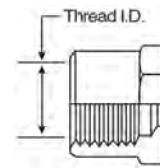

Female British Standard Pipe Parallel to Male Pipe NPTF - Continued

Part No.	Descr.	Prod. No.		
			"	"
G62500-2020	20FBSPP-20MP	7253-62365	1 1/4-11	1 1/4-11 1/2
G62500-2024	20FBSPP-24MP	7253-62375	1 1/4-11	1 1/2-11 1/2
G62500-2424	24FBSPP-24MP	7253-62385	1 1/2-11	1 1/2-11 1/2
G62500-3232	32FBSPP-32MP	7253-62395	2-11	2-11 1/2

Female British Standard Pipe Parallel to Female Pipe NPTF

Part No.	Descr.	Prod. No.		
			"	"
G62520-0404	4FBSPP-4FP	7253-65525	1/4-19	1/4-18
G62520-0606	6FBSPP-6FP	7253-65535	3/8-19	3/8-18
G62520-0808	8FBSPP-8FP	7253-65545	1/2-14	1/2-14
G62520-1212	12FBSPP-12FP	7253-65555	3/4-14	3/4-14
G62520-1616	16FBSPP-16FP	7253-65565	1-11	1-11 1/2
G62520-2020	20FBSPP-20FP	7253-65575	1 1/4-11	1 1/4-11 1/2