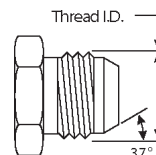

Female British Standard Pipe Parallel Swivel to Male JIC 37° Flare

Part No.	Descr.	Prod. No.		
			"	"
G62650-0204	2FBSPPX-4MJ	7253-62545	1/8-28	7/16-20
G62650-0404	4FBSPPX-4MJ	7253-15245	1/4-19	7/16-20
G62650-0405	4FBSPPX-5MJ	7253-62555	1/4-19	1/2-20
G62650-0406	4FBSPPX-6MJ	7253-62565	1/4-19	9/16-18
G62650-0604	6FBSPPX-4MJ	7253-62575	3/8-19	7/16-20
G62650-0605	6FBSPPX-5MJ	7253-62585	3/8-19	1/2-20
G62650-0606	6FBSPPX-6MJ	7253-15255	3/8-19	9/16-18
G62650-0608	6FBSPPX-8MJ	7253-62595	3/8-19	3/4-16
G62650-0610	6FBSPPX-10MJ	7253-62605	3/8-19	7/8-14
G62650-0806	8FBSPPX-6MJ	7253-62615	1/2-14	9/16-18
G62650-0808	8FBSPPX-8MJ	7253-15265	1/2-14	3/4-16
G62650-0810	8FBSPPX-10MJ	7253-62625	1/2-14	7/8-14
G62650-1008	10FBSPPX-8MJ	7253-62635	5/8-14	3/4-16
G62650-1010	10FBSPPX-10MJ	7253-15275	5/8-14	7/8-14
G62650-1208	12FBSPPX-8MJ	7253-62645	3/4-14	3/4-16
G62650-1210	12FBSPPX-10MJ	7253-62655	3/4-14	7/8-14
G62650-1212	12FBSPPX-12MJ	7253-15285	3/4-14	1 1/16-12
G62650-1216	12FBSPPX-16MJ	7253-62665	3/4-14	1 5/16-12
G62650-1612	16FBSPPX-12MJ	7253-62675	1-11	1 1/16-12
G62650-1616	16FBSPPX-16MJ	7253-15295	1-11	1 5/16-12
G62650-2020	20FBSPPX-20MJ	7253-62685	1 1/4-11	1 5/8-12
G62650-2424	24FBSPPX-24MJ	7253-62695	1 1/2-11	1 7/8-12