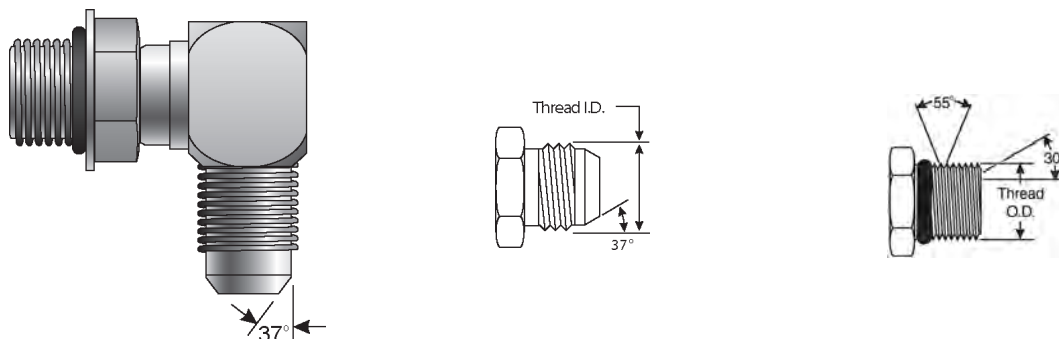

EQUIPMENT
HOSE/CPLG. SELECTION
G8K COUPLINGS
GLOBAL SPIRAL COUPLINGS
STAINLESS STEEL SPIRAL
MEGACRIMP COUPLINGS
STAINLESS STEEL BRAID
POWER CRIMP COUPLINGS
FIELD ATTACHABLE G1 & G2 COUPLINGS
FIELD ATTACHABLE C5 COUPLINGS
C14 COUPLINGS
GL COUPLINGS
GLX COUPLINGS
PCTS THERMOPLASTIC COUPLINGS
POLARSEAL COUPLINGS (ACA)
POLARSEAL II COUPLINGS (ACC)
POLARSEAL II COUPLINGS (ACB)
POWER STEERING
ADAPTERS
QUICK DISCONNECT COUPLERS
BALL VALVES
LIVE SWIVEL
ASSEMBLY FABRICATION
ACCESSORIES
EQUIPMENT AND PARTS
KITS
AIR BRAKE HOSE ASSY
BRASS

Male British Standard Pipe Parallel with O-Ring to Male JIC 37° Flare - 90°

Part No.	Descr.	Prod. No.		
			"	"
G62460-0606	6MBSPPOR-6MJ90	7253-14505	3/8-19	9/16-18
G62460-0808	8MBSPPOR-8MJ90	7253-14515	1/2-14	3/4-16
G62460-1212	12MBSPPOR-12MJ90	7253-14525	3/4-14	1 1/16-12