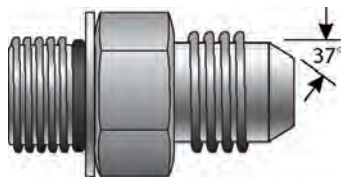

Male British Standard Pipe Parallel to Female JIC 37° Flare Swivel - Continued

Part No.	Descr.	Prod. No.		
			"	"
G62320-0608	6MBSPP-8FJX	7253-61575	3/8-19	3/4-16
G62320-0804	8MBSPP-4FJX	7253-61585	1/2-14	7/16-20
G62320-0806	8MBSPP-6FJX	7253-61595	1/2-14	9/16-18
G62320-0808	8MBSPP-8FJX	7253-15145	1/2-14	3/4-16
G62320-0810	8MBSPP-10FJX	7253-61605	1/2-14	7/8-14
G62320-0812	8MBSPP-12FJX	7253-61615	1/2-14	1 1/16-12
G62320-1008	10MBSPP-8FJX	7253-61625	5/8-14	3/4-16
G62320-1010	10MBSPP-10FJX	7253-15155	5/8-14	7/8-14
G62320-1208	12MBSPP-8FJX	7253-61635	3/4-14	3/4-16
G62320-1212	12MBSPP-12FJX	7253-15165	3/4-14	1 1/16-12
G62320-1216	12MBSPP-16FJX	7253-61645	3/4-14	1 5/16-12
G62320-1616	16MBSPP-16FJX	7253-15175	1-11	1 5/16-12
G62320-1620	16MBSPP-20FJX	7253-61655	1-11	1 5/8-12
G62320-2016	20MBSPP-16FJX	7253-61665	1 1/4-11	1 5/16-12
G62320-2020	20MBSPP-20FJX	7253-61675	1 1/4-11	1 5/8-12
G62320-2424	24MBSPP-24FJX	7253-61685	1 1/2-11	1 7/8-12
G62320-3232	32MBSPP-32FJX	7253-61695	2-11	2 1/2-12

Male British Standard Pipe Parallel with O-Ring to Male JIC 37° Flare

Part No.	Descr.	Prod. No.		
			"	"
G62450-0204	2MBSPPOR-4MJ	7253-14005	1/8-28	7/16-20
G62450-0404	4MBSPPOR-4MJ	7253-14015	1/4-19	7/16-20
G62450-0405	4MBSPPOR-5MJ	7253-61705	1/4-19	1/2-20
G62450-0406	4MBSPPOR-6MJ	7253-14025	1/4-19	9/16-18
G62450-0604	6MBSPPOR-4MJ	7253-14035	3/8-19	7/16-20
G62450-0605	6MBSPPOR-5MJ	7253-61715	3/8-19	1/2-20
G62450-0606	6MBSPPOR-6MJ	7253-14045	3/8-19	9/16-18
G62450-0608	6MBSPPOR-8MJ	7253-14055	3/8-19	3/4-16
G62450-0806	8MBSPPOR-6MJ	7253-14075	1/2-14	9/16-18
G62450-0808	8MBSPPOR-8MJ	7253-14085	1/2-14	3/4-16
G62450-0810	8MBSPPOR-10MJ	7253-61725	1/2-14	7/8-14
G62450-0812	8MBSPPOR-12MJ	7253-14605	1/2-14	1 1/16-12
G62450-1208	12MBSPPOR-8MJ	7253-61735	3/4-14	3/4-16
G62450-1210	12MBSPPOR-10MJ	7253-61745	3/4-14	7/8-14
G62450-1212	12MBSPPOR-12MJ	7253-14095	3/4-14	1 1/16-12
G62450-1216	12MBSPPOR-16MJ	7253-61755	3/4-14	1 5/16-12
G62450-1612	16MBSPPOR-12MJ	7253-61765	1-11	1 1/16-12
G62450-1616	16MBSPPOR-16MJ	7253-14105	1-11	1 5/16-12
G62450-2020	20MBSPPOR-20MJ	7253-14115	1 1/4-11	1 5/8-12
G62450-2024	20MBSPPOR-24MJ	7253-61775	1 1/4-11	1 7/8-12
G62450-2424	24MBSPPOR-24MJ	7253-61785	1 1/2-11	1 7/8-12

- EQUIPMENT
- HOSE/CPLG. SELECTION
- G8K COUPLINGS
- GLOBAL SPIRAL COUPLINGS
- STAINLESS STEEL SPIRAL
- MEGACRIMP COUPLINGS
- STAINLESS STEEL BRAID
- POWER CRIMP COUPLINGS
- FIELD ATTACHABLE G1 & G2 COUPLINGS
- FIELD ATTACHABLE C5 COUPLINGS
- C14 COUPLINGS
- GL COUPLINGS
- GLX COUPLINGS
- PCTS THERMOPLASTIC COUPLINGS
- POLARSEAL COUPLINGS (ACA)
- POLARSEAL II COUPLINGS (ACC)
- POLARSEAL II COUPLINGS (ACB)
- POWER STEERING
- ADAPTERS
- QUICK DISCONNECT COUPLERS
- BALL VALVES
- LIVE SWIVEL
- ASSEMBLY FABRICATION
- ACCESSORIES
- EQUIPMENT AND PARTS
- KITS
- AIR BRAKE HOSE ASSY
- BRASS