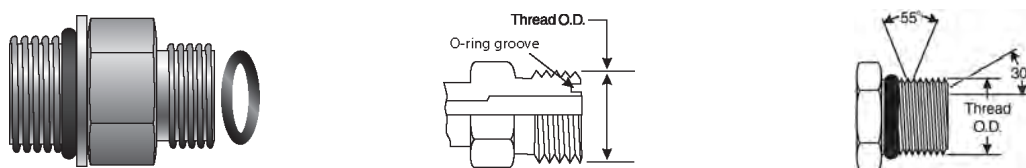

Male British Standard Pipe Parallel with O-Ring to Male Flat-Face O-Ring

Part No.	Descr.	Prod. No.		
			"	"
G62470-0204	2MBSPPOR-4MFFOR	7253-61795	1/8-28	9/16-18
G62470-0404	4MBSPPOR-4MFFOR	7253-61805	1/4-19	9/16-18
G62470-0406	4MBSPPOR-6MFFOR	7253-61815	1/4-19	11/16-16
G62470-0606	6MBSPPOR-6MFFOR	7253-61825	3/8-19	11/16-16
G62470-0608	6MBSPPOR-8MFFOR	7253-61835	3/8-19	13/16-16
G62470-0806	8MBSPPOR-6MFFOR	7253-61845	1/2-14	11/16-16
G62470-0808	8MBSPPOR-8MFFOR	7253-61855	1/2-14	13/16-16
G62470-0810	8MBSPPOR-10MFFOR	7253-61865	1/2-14	1-14
G62470-1212	12MBSPPOR-12MFFOR	7253-61875	3/4-14	1 3/16-12
G62470-1216	12MBSPPOR-16MFFOR	7253-61885	3/4-14	1 7/16-12
G62470-1612	16MBSPPOR-12MFFOR	7253-61895	1-11	1 3/16-12
G62470-1616	16MBSPPOR-16MFFOR	7253-61905	1-11	1 7/16-12
G62470-2020	20MBSPPOR-20MFFOR	7253-61915	1 1/4-11	1 11/16-12
G62470-2424	24MBSPPOR-24MFFOR	7253-61925	1 1/2-11	2-12