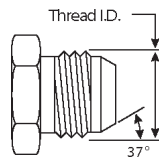

Male British Standard Pipe Parallel to Female JIC 37° Flare Swivel - Continued

Part No.	Descr.	Prod. No.		
			"	"
G62320-0608	6MBSPP-8FJX	7253-61575	3/8-19	3/4-16
G62320-0804	8MBSPP-4FJX	7253-61585	1/2-14	7/16-20
G62320-0806	8MBSPP-6FJX	7253-61595	1/2-14	9/16-18
G62320-0808	8MBSPP-8FJX	7253-15145	1/2-14	3/4-16
G62320-0810	8MBSPP-10FJX	7253-61605	1/2-14	7/8-14
G62320-0812	8MBSPP-12FJX	7253-61615	1/2-14	1 1/16-12
G62320-1008	10MBSPP-8FJX	7253-61625	5/8-14	3/4-16
G62320-1010	10MBSPP-10FJX	7253-15155	5/8-14	7/8-14
G62320-1208	12MBSPP-8FJX	7253-61635	3/4-14	3/4-16
G62320-1212	12MBSPP-12FJX	7253-15165	3/4-14	1 1/16-12
G62320-1216	12MBSPP-16FJX	7253-61645	3/4-14	1 5/16-12
G62320-1616	16MBSPP-16FJX	7253-15175	1-11	1 5/16-12
G62320-1620	16MBSPP-20FJX	7253-61655	1-11	1 5/8-12
G62320-2016	20MBSPP-16FJX	7253-61665	1 1/4-11	1 5/16-12
G62320-2020	20MBSPP-20FJX	7253-61675	1 1/4-11	1 5/8-12
G62320-2424	24MBSPP-24FJX	7253-61685	1 1/2-11	1 7/8-12
G62320-3232	32MBSPP-32FJX	7253-61695	2-11	2 1/2-12

Male British Standard Pipe Parallel with O-Ring to Male JIC 37° Flare

Part No.	Descr.	Prod. No.		
			"	"
G62450-0204	2MBSPPOR-4MJ	7253-14005	1/8-28	7/16-20
G62450-0404	4MBSPPOR-4MJ	7253-14015	1/4-19	7/16-20
G62450-0405	4MBSPPOR-5MJ	7253-61705	1/4-19	1/2-20
G62450-0406	4MBSPPOR-6MJ	7253-14025	1/4-19	9/16-18
G62450-0604	6MBSPPOR-4MJ	7253-14035	3/8-19	7/16-20
G62450-0605	6MBSPPOR-5MJ	7253-61715	3/8-19	1/2-20
G62450-0606	6MBSPPOR-6MJ	7253-14045	3/8-19	9/16-18
G62450-0608	6MBSPPOR-8MJ	7253-14055	3/8-19	3/4-16
G62450-0806	8MBSPPOR-6MJ	7253-14075	1/2-14	9/16-18
G62450-0808	8MBSPPOR-8MJ	7253-14085	1/2-14	3/4-16
G62450-0810	8MBSPPOR-10MJ	7253-61725	1/2-14	7/8-14
G62450-0812	8MBSPPOR-12MJ	7253-14605	1/2-14	1 1/16-12
G62450-1208	12MBSPPOR-8MJ	7253-61735	3/4-14	3/4-16
G62450-1210	12MBSPPOR-10MJ	7253-61745	3/4-14	7/8-14
G62450-1212	12MBSPPOR-12MJ	7253-14095	3/4-14	1 1/16-12
G62450-1216	12MBSPPOR-16MJ	7253-61755	3/4-14	1 5/16-12
G62450-1612	16MBSPPOR-12MJ	7253-61765	1-11	1 1/16-12
G62450-1616	16MBSPPOR-16MJ	7253-14105	1-11	1 5/16-12
G62450-2020	20MBSPPOR-20MJ	7253-14115	1 1/4-11	1 5/8-12
G62450-2024	20MBSPPOR-24MJ	7253-61775	1 1/4-11	1 7/8-12
G62450-2424	24MBSPPOR-24MJ	7253-61785	1 1/2-11	1 7/8-12

- EQUIPMENT
- HOSE/CPLG. SELECTION
- G8K COUPLINGS
- GLOBAL SPIRAL COUPLINGS
- STAINLESS STEEL SPIRAL
- MEGACRIMP COUPLINGS
- STAINLESS STEEL BRAID
- POWER CRIMP COUPLINGS
- FIELD ATTACHABLE G1 & G2 COUPLINGS
- FIELD ATTACHABLE C5 COUPLINGS
- C14 COUPLINGS
- GL COUPLINGS
- GLX COUPLINGS
- PCTS THERMOPLASTIC COUPLINGS
- POLARSEAL COUPLINGS (ACA)
- POLARSEAL II COUPLINGS (ACC)
- POLARSEAL II COUPLINGS (ACB)
- POWER STEERING
- ADAPTERS
- QUICK DISCONNECT COUPLERS
- BALL VALVES
- LIVE SWIVEL
- ASSEMBLY FABRICATION
- ACCESSORIES
- EQUIPMENT AND PARTS
- KITS
- AIR BRAKE HOSE ASSY
- BRASS