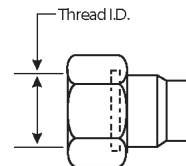

Female British Flat-Face O-Ring to Male JIC 37° Flare

Part No.	Descr.	Prod. No.		
			"	"
G62801-0606	6FBFFOR-6MJ	7253-62705	3/8-19	9/16-18
G62801-0806	8FBFFOR-6MJ	7253-62715	1/2-14	9/16-18
G62801-0808	8FBFFOR-8MJ	7253-62725	1/2-14	3/4-16
G62801-0810	8FBFFOR-10MJ	7253-62735	1/2-14	7/8-14
G62801-1008	10FBFFOR-8MJ	7253-62745	5/8-14	3/4-16
G62801-1208	12FBFFOR-8MJ	7253-62755	3/4-14	3/4-16
G62801-1210	12FBFFOR-10MJ	7253-62765	3/4-14	7/8-14
G62801-1212	12FBFFOR-12MJ	7253-62775	3/4-14	1 1/16-12

- EQUIPMENT
- HOSE/CPLG. SELECTION
- G8K COUPLINGS
- GLOBALSPIRAL COUPLINGS
- STAINLESS STEEL SPIRAL
- MEGACRIMP COUPLINGS
- STAINLESS STEEL BRAID
- POWER CRIMP COUPLINGS
- FIELD ATTACHABLE G1 & G2 COUPLINGS
- FIELD ATTACHABLE C5 COUPLINGS
- C14 COUPLINGS
- GL COUPLINGS
- GLX COUPLINGS
- PCTS THERMOPLASTIC COUPLINGS
- POLARSEAL COUPLINGS (ACA)
- POLARSEAL II COUPLINGS (ACC)
- POLARSEAL II COUPLINGS (ACB)
- POWER STEERING
- ADAPTERS
- QUICK DISCONNECT COUPLERS
- BALL VALVES
- LIVE SWIVEL
- ASSEMBLY FABRICATION
- ACCESSORIES
- EQUIPMENT AND PARTS
- KITS
- AIR BRAKE HOSE ASSY
- BRASS