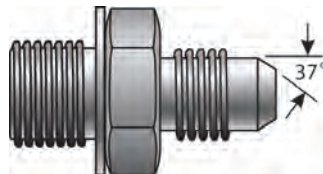

Part No.	Descr.	Prod. No.		
			"	"
G62220-0204	2MBSPP-4FP	7253-60755	1/8-28	1/4-18
G62220-0402	4MBSPP-2FP	7253-60765	1/4-19	1/8-27
G62220-0404	4MBSPP-4FP	7253-60775	1/4-19	1/4-18
G62220-0406	4MBSPP-6FP	7253-60785	1/4-19	3/8-18
G62220-0602	6MBSPP-2FP	7253-60795	3/8-19	1/8-27
G62220-0604	6MBSPP-4FP	7253-60805	3/8-19	1/4-18
G62220-0606	6MBSPP-6FP	7253-60815	3/8-19	3/8-18
G62220-0804	8MBSPP-4FP	7253-60825	1/2-14	1/4-18
G62220-0806	8MBSPP-6FP	7253-60835	1/2-14	3/8-18
G62220-0808	8MBSPP-8FP	7253-60845	1/2-14	1/2-14
G62220-1208	12MBSPP-8FP	7253-60855	3/4-14	1/2-14
G62220-1212	12MBSPP-12FP	7253-60865	3/4-14	3/4-14
G62220-1616	16MBSPP-16FP	7253-60875	1-11	1-11 1/2
G62220-2016	20MBSPP-16FP	7253-60885	1 1/4-11	1-11 1/2
G62220-2020	20MBSPP-20FP	7253-60895	1 1/4-11	1 1/4-11 1/2
G62220-2420	24MBSPP-20FP	7253-60905	1 1/2-11	1 1/4-11 1/2
G62220-2424	24MBSPP-24FP	7253-60915	1 1/2-11	1 1/2-11 1/2
G62220-3232	32MBSPP-32FP	7253-60925	2-11	2-11 1/2

Male British Standard Pipe Parallel to Male JIC 37° Flare

Part No.	Descr.	Prod. No.		
			"	"
G62300-0204	2MBSPP-4MJ	7253-60935	1/8-28	7/16-20
G62300-0205	2MBSPP-5MJ	7253-60945	1/8-28	1/2-20
G62300-0206	2MBSPP-6MJ	7253-60955	1/8-28	9/16-18
G62300-0404	4MBSPP-4MJ	7253-15015	1/4-19	7/16-20
G62300-0405	4MBSPP-5MJ	7253-60965	1/4-19	1/2-20
G62300-0406	4MBSPP-6MJ	7253-60975	1/4-19	9/16-18
G62300-0408	4MBSPP-8MJ	7253-60985	1/4-19	3/4-16
G62300-0604	6MBSPP-4MJ	7253-60995	3/8-19	7/16-20
G62300-0605	6MBSPP-5MJ	7253-61005	3/8-19	1/2-20
G62300-0606	6MBSPP-6MJ	7253-15025	3/8-19	9/16-18
G62300-0608	6MBSPP-8MJ	7253-61015	3/8-19	3/4-16
G62300-0806	8MBSPP-6MJ	7253-61025	1/2-14	9/16-18
G62300-0808	8MBSPP-8MJ	7253-15035	1/2-14	3/4-16
G62300-0810	8MBSPP-10MJ	7253-61035	1/2-14	7/8-14
G62300-0812	8MBSPP-12MJ	7253-61045	1/2-14	1 1/16-12
G62300-1008	10MBSPP-8MJ	7253-61055	5/8-14	3/4-16
G62300-1010	10MBSPP-10MJ	7253-15045	5/8-14	7/8-14
G62300-1012	10MBSPP-12MJ	7253-61065	5/8-14	1 1/16-12
G62300-1208	12MBSPP-8MJ	7253-61075	3/4-14	3/4-16
G62300-1210	12MBSPP-10MJ	7253-61085	3/4-14	7/8-14
G62300-1212	12MBSPP-12MJ	7253-15055	3/4-14	1 1/16-12
G62300-1214	12MBSPP-14MJ	7253-61095	3/4-14	1 3/16-12