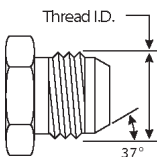

Male British Standard Pipe Parallel to Male JIC 37° Flare - Continued

Part No.	Descr.	Prod. No.		
			"	"
G62300-1216	12MBSPP-16MJ	7253-61105	3/4-14	1 5/16-12
G62300-1612	16MBSPP-12MJ	7253-61115	1-11	1 1/16-12
G62300-1614	16MBSPP-14MJ	7253-61125	1-11	1 3/16-12
G62300-1616	16MBSPP-16MJ	7253-15065	1-11	1 5/16-12
G62300-1620	16MBSPP-20MJ	7253-61135	1-11	1 5/8-12
G62300-2016	20MBSPP-16MJ	7253-61145	1 1/4-11	1 5/16-12
G62300-2020	20MBSPP-20MJ	7253-61155	1 1/4-11	1 5/8-12
G62300-2024	20MBSPP-24MJ	7253-61165	1 1/4-11	1 7/8-12
G62300-2420	24MBSPP-20MJ	7253-61175	1 1/2-11	1 5/8-12
G62300-2424	24MBSPP-24MJ	7253-61185	1 1/2-11	1 7/8-12
G62300-3232	32MBSPP-32MJ	7253-61195	2-11	2 1/2-12

Male British Standard Pipe Parallel to Male JIC 37° Flare - 45°

Part No.	Descr.	Prod. No.		
			"	"
G62305-0204	2MBSPP-4MJ45	7253-61205	1/8-28	7/16-20
G62305-0404	4MBSPP-4MJ45	7253-61215	1/4-19	7/16-20
G62305-0406	4MBSPP-6MJ45	7253-61225	1/4-19	9/16-18
G62305-0606	6MBSPP-6MJ45	7253-61235	3/8-19	9/16-18
G62305-0608	6MBSPP-8MJ45	7253-61245	3/8-19	3/4-16
G62305-0808	8MBSPP-8MJ45	7253-61255	1/2-14	3/4-16
G62305-0810	8MBSPP-10MJ45	7253-61265	1/2-14	7/8-14
G62305-0812	8MBSPP-12MJ45	7253-61275	1/2-14	1 1/16-12
G62305-1212	12MBSPP-12MJ45	7253-61285	3/4-14	1 1/16-12
G62305-1616	16MBSPP-16MJ45	7253-61295	1-11	1 5/16-12

- EQUIPMENT
- HOSE/CPLG. SELECTION
- G8K COUPLINGS
- GLOBAL SPIRAL COUPLINGS
- STAINLESS STEEL SPIRAL
- MEGACRIMP COUPLINGS
- STAINLESS STEEL BRAID
- POWER CRIMP COUPLINGS
- FIELD ATTACHABLE G1 & G2 COUPLINGS
- FIELD ATTACHABLE C5 COUPLINGS
- C14 COUPLINGS
- GL COUPLINGS
- GLX COUPLINGS
- PCTS THERMOPLASTIC COUPLINGS
- POLARSEAL COUPLINGS (ACA)
- POLARSEAL II COUPLINGS (ACC)
- POLARSEAL II COUPLINGS (ACB)
- POWER STEERING
- ADAPTERS
- QUICK DISCONNECT COUPLERS
- BALL VALVES
- LIVE SWIVEL
- ASSEMBLY FABRICATION
- ACCESSORIES
- EQUIPMENT AND PARTS
- KITS
- AIR BRAKE HOSE ASSY
- BRASS