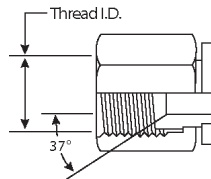

Female British Standard Pipe Parallel Swivel to Female JIC 37° Flare Swivel

Part No.	Descr.	Prod. No.		
			"	"
G62660-0404	4FBSPPX-4FJX	7253-15305	1/4-19	7/16-20
G62660-0406	4FBSPPX-6FJX	7253-62505	1/4-19	9/16-18
G62660-0606	6FBSPPX-6FJX	7253-15315	3/8-19	9/16-18
G62660-0608	6FBSPPX-8FJX	7253-62515	3/8-19	3/4-16
G62660-0806	8FBSPPX-6FJX	7253-62525	1/2-14	9/16-18
G62660-0808	8FBSPPX-8FJX	7253-15325	1/2-14	3/4-16
G62660-1010	10FBSPPX-10FJX	7253-15335	5/8-14	7/8-14
G62660-1212	12FBSPPX-12FJX	7253-15345	3/4-14	1 1/16-12
G62660-1616	16FBSPPX-16FJX	7253-15355	1-11	1 5/16-12
G62660-2020	20FBSPPX-20FJX	7253-62535	1 1/4-11	1 5/8-12