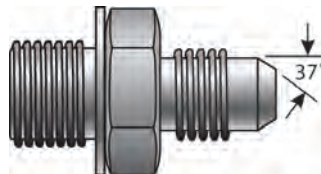

Part No.	Descr.	Prod. No.		
			"	"
G62220-0204	2MBSPP-4FP	7253-60755	1/8-28	1/4-18
G62220-0402	4MBSPP-2FP	7253-60765	1/4-19	1/8-27
G62220-0404	4MBSPP-4FP	7253-60775	1/4-19	1/4-18
G62220-0406	4MBSPP-6FP	7253-60785	1/4-19	3/8-18
G62220-0602	6MBSPP-2FP	7253-60795	3/8-19	1/8-27
G62220-0604	6MBSPP-4FP	7253-60805	3/8-19	1/4-18
G62220-0606	6MBSPP-6FP	7253-60815	3/8-19	3/8-18
G62220-0804	8MBSPP-4FP	7253-60825	1/2-14	1/4-18
G62220-0806	8MBSPP-6FP	7253-60835	1/2-14	3/8-18
G62220-0808	8MBSPP-8FP	7253-60845	1/2-14	1/2-14
G62220-1208	12MBSPP-8FP	7253-60855	3/4-14	1/2-14
G62220-1212	12MBSPP-12FP	7253-60865	3/4-14	3/4-14
G62220-1616	16MBSPP-16FP	7253-60875	1-11	1-11 1/2
G62220-2016	20MBSPP-16FP	7253-60885	1 1/4-11	1-11 1/2
G62220-2020	20MBSPP-20FP	7253-60895	1 1/4-11	1 1/4-11 1/2
G62220-2420	24MBSPP-20FP	7253-60905	1 1/2-11	1 1/4-11 1/2
G62220-2424	24MBSPP-24FP	7253-60915	1 1/2-11	1 1/2-11 1/2
G62220-3232	32MBSPP-32FP	7253-60925	2-11	2-11 1/2

Male British Standard Pipe Parallel to Male JIC 37° Flare

Part No.	Descr.	Prod. No.		
			"	"
G62300-0204	2MBSPP-4MJ	7253-60935	1/8-28	7/16-20
G62300-0205	2MBSPP-5MJ	7253-60945	1/8-28	1/2-20
G62300-0206	2MBSPP-6MJ	7253-60955	1/8-28	9/16-18
G62300-0404	4MBSPP-4MJ	7253-15015	1/4-19	7/16-20
G62300-0405	4MBSPP-5MJ	7253-60965	1/4-19	1/2-20
G62300-0406	4MBSPP-6MJ	7253-60975	1/4-19	9/16-18
G62300-0408	4MBSPP-8MJ	7253-60985	1/4-19	3/4-16
G62300-0604	6MBSPP-4MJ	7253-60995	3/8-19	7/16-20
G62300-0605	6MBSPP-5MJ	7253-61005	3/8-19	1/2-20
G62300-0606	6MBSPP-6MJ	7253-15025	3/8-19	9/16-18
G62300-0608	6MBSPP-8MJ	7253-61015	3/8-19	3/4-16
G62300-0806	8MBSPP-6MJ	7253-61025	1/2-14	9/16-18
G62300-0808	8MBSPP-8MJ	7253-15035	1/2-14	3/4-16
G62300-0810	8MBSPP-10MJ	7253-61035	1/2-14	7/8-14
G62300-0812	8MBSPP-12MJ	7253-61045	1/2-14	1 1/16-12
G62300-1008	10MBSPP-8MJ	7253-61055	5/8-14	3/4-16
G62300-1010	10MBSPP-10MJ	7253-15045	5/8-14	7/8-14
G62300-1012	10MBSPP-12MJ	7253-61065	5/8-14	1 1/16-12
G62300-1208	12MBSPP-8MJ	7253-61075	3/4-14	3/4-16
G62300-1210	12MBSPP-10MJ	7253-61085	3/4-14	7/8-14
G62300-1212	12MBSPP-12MJ	7253-15055	3/4-14	1 1/16-12
G62300-1214	12MBSPP-14MJ	7253-61095	3/4-14	1 3/16-12