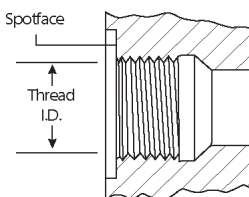

Female British Standard Pipe Parallel to Male Pipe NPTF

Part No.	Descr.	Prod. No.		
			"	"
G62500-0202	2FBSPP-2MP	7253-62245	1/8-28	1/8-27
G62500-0204	2FBSPP-4MP	7253-62255	1/8-28	1/4-18
G62500-0404	4FBSPP-4MP	7253-62265	1/4-19	1/4-18
G62500-0406	4FBSPP-6MP	7253-62275	1/4-19	3/8-18
G62500-0408	4FBSPP-8MP	7253-62285	1/4-19	1/2-14
G62500-0606	6FBSPP-6MP	7253-62295	3/8-19	3/8-18
G62500-0608	6FBSPP-8MP	7253-62305	3/8-19	1/2-14
G62500-0808	8FBSPP-8MP	7253-62315	1/2-14	1/2-14
G62500-0812	8FBSPP-12MP	7253-62325	1/2-14	3/4-14
G62500-1212	12FBSPP-12MP	7253-62335	3/4-14	3/4-14
G62500-1216	12FBSPP-16MP	7253-62345	3/4-14	1-11 1/2
G62500-1616	16FBSPP-16MP	7253-62355	1-11	1-11 1/2