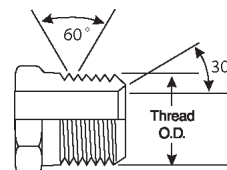

Female British Standard Pipe Parallel to Male Pipe NPTF

Part No.	Descr.	Prod. No.		
			"	"
G62500-0202	2FBSPP-2MP	7253-62245	1/8-28	1/8-27
G62500-0204	2FBSPP-4MP	7253-62255	1/8-28	1/4-18
G62500-0404	4FBSPP-4MP	7253-62265	1/4-19	1/4-18
G62500-0406	4FBSPP-6MP	7253-62275	1/4-19	3/8-18
G62500-0408	4FBSPP-8MP	7253-62285	1/4-19	1/2-14
G62500-0606	6FBSPP-6MP	7253-62295	3/8-19	3/8-18
G62500-0608	6FBSPP-8MP	7253-62305	3/8-19	1/2-14
G62500-0808	8FBSPP-8MP	7253-62315	1/2-14	1/2-14
G62500-0812	8FBSPP-12MP	7253-62325	1/2-14	3/4-14
G62500-1212	12FBSPP-12MP	7253-62335	3/4-14	3/4-14
G62500-1216	12FBSPP-16MP	7253-62345	3/4-14	1-11 1/2
G62500-1616	16FBSPP-16MP	7253-62355	1-11	1-11 1/2