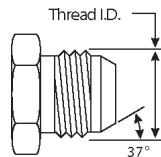

Part No.	Descr.	Prod. No.		
			"	"
G62220-0204	2MBSPP-4FP	7253-60755	1/8-28	1/4-18
G62220-0402	4MBSPP-2FP	7253-60765	1/4-19	1/8-27
G62220-0404	4MBSPP-4FP	7253-60775	1/4-19	1/4-18
G62220-0406	4MBSPP-6FP	7253-60785	1/4-19	3/8-18
G62220-0602	6MBSPP-2FP	7253-60795	3/8-19	1/8-27
G62220-0604	6MBSPP-4FP	7253-60805	3/8-19	1/4-18
G62220-0606	6MBSPP-6FP	7253-60815	3/8-19	3/8-18
G62220-0804	8MBSPP-4FP	7253-60825	1/2-14	1/4-18
G62220-0806	8MBSPP-6FP	7253-60835	1/2-14	3/8-18
G62220-0808	8MBSPP-8FP	7253-60845	1/2-14	1/2-14
G62220-1208	12MBSPP-8FP	7253-60855	3/4-14	1/2-14
G62220-1212	12MBSPP-12FP	7253-60865	3/4-14	3/4-14
G62220-1616	16MBSPP-16FP	7253-60875	1-11	1-11 1/2
G62220-2016	20MBSPP-16FP	7253-60885	1 1/4-11	1-11 1/2
G62220-2020	20MBSPP-20FP	7253-60895	1 1/4-11	1 1/4-11 1/2
G62220-2420	24MBSPP-20FP	7253-60905	1 1/2-11	1 1/4-11 1/2
G62220-2424	24MBSPP-24FP	7253-60915	1 1/2-11	1 1/2-11 1/2
G62220-3232	32MBSPP-32FP	7253-60925	2-11	2-11 1/2

Male British Standard Pipe Parallel to Male JIC 37° Flare

Part No.	Descr.	Prod. No.		
			"	"
G62300-0204	2MBSPP-4MJ	7253-60935	1/8-28	7/16-20
G62300-0205	2MBSPP-5MJ	7253-60945	1/8-28	1/2-20
G62300-0206	2MBSPP-6MJ	7253-60955	1/8-28	9/16-18
G62300-0404	4MBSPP-4MJ	7253-15015	1/4-19	7/16-20
G62300-0405	4MBSPP-5MJ	7253-60965	1/4-19	1/2-20
G62300-0406	4MBSPP-6MJ	7253-60975	1/4-19	9/16-18
G62300-0408	4MBSPP-8MJ	7253-60985	1/4-19	3/4-16
G62300-0604	6MBSPP-4MJ	7253-60995	3/8-19	7/16-20
G62300-0605	6MBSPP-5MJ	7253-61005	3/8-19	1/2-20
G62300-0606	6MBSPP-6MJ	7253-15025	3/8-19	9/16-18
G62300-0608	6MBSPP-8MJ	7253-61015	3/8-19	3/4-16
G62300-0806	8MBSPP-6MJ	7253-61025	1/2-14	9/16-18
G62300-0808	8MBSPP-8MJ	7253-15035	1/2-14	3/4-16
G62300-0810	8MBSPP-10MJ	7253-61035	1/2-14	7/8-14
G62300-0812	8MBSPP-12MJ	7253-61045	1/2-14	1 1/16-12
G62300-1008	10MBSPP-8MJ	7253-61055	5/8-14	3/4-16
G62300-1010	10MBSPP-10MJ	7253-15045	5/8-14	7/8-14
G62300-1012	10MBSPP-12MJ	7253-61065	5/8-14	1 1/16-12
G62300-1208	12MBSPP-8MJ	7253-61075	3/4-14	3/4-16
G62300-1210	12MBSPP-10MJ	7253-61085	3/4-14	7/8-14
G62300-1212	12MBSPP-12MJ	7253-15055	3/4-14	1 1/16-12
G62300-1214	12MBSPP-14MJ	7253-61095	3/4-14	1 3/16-12