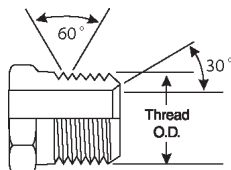

Male British Standard Pipe Parallel to Male Pipe NPTF

Part No.	Descr.	Prod. No.		
			"	"
G62200-0202	2MBSPP-2MP	7253-60475	1/8-28	1/8-27
G62200-0204	2MBSPP-4MP	7253-60485	1/8-28	1/4-18
G62200-0402	4MBSPP-2MP	7253-60495	1/4-19	1/8-27
G62200-0404	4MBSPP-4MP	7253-15075	1/4-19	1/4-18
G62200-0406	4MBSPP-6MP	7253-60505	1/4-19	3/8-18
G62200-0408	4MBSPP-8MP	7253-60515	1/4-19	1/2-14
G62200-0602	6MBSPP-2MP	7253-60525	3/8-19	1/8-27
G62200-0604	6MBSPP-4MP	7253-60535	3/8-19	1/4-18
G62200-0606	6MBSPP-6MP	7253-15085	3/8-19	3/8-18
G62200-0608	6MBSPP-8MP	7253-60545	3/8-19	1/2-14
G62200-0612	6MBSPP-12MP	7253-60555	3/8-19	3/4-14
G62200-0616	6MBSPP-16MP	7253-60565	3/8-19	1-11 1/2
G62200-0804	8MBSPP-4MP	7253-60575	1/2-14	1/4-18
G62200-0806	8MBSPP-6MP	7253-60585	1/2-14	3/8-18
G62200-0808	8MBSPP-8MP	7253-15095	1/2-14	1/2-14
G62200-0812	8MBSPP-12MP	7253-60595	1/2-14	3/4-14
G62200-0816	8MBSPP-16MP	7253-60605	1/2-14	1-11 1/2
G62200-1008	10MBSPP-8MP	7253-60615	5/8-14	1/2-14
G62200-1012	10MBSPP-12MP	7253-60625	5/8-14	3/4-14
G62200-1208	12MBSPP-8MP	7253-60635	3/4-14	1/2-14
G62200-1212	12MBSPP-12MP	7253-15105	3/4-14	3/4-14
G62200-1216	12MBSPP-16MP	7253-60645	3/4-14	1-11 1/2
G62200-1220	12MBSPP-20MP	7253-60655	3/4-14	1 1/4-11 1/2
G62200-1612	16MBSPP-12MP	7253-60665	1-11	3/4-14
G62200-1616	16MBSPP-16MP	7253-15115	1-11	1-11 1/2
G62200-1620	16MBSPP-20MP	7253-60675	1-11	1 1/4-11 1/2
G62200-2016	20MBSPP-16MP	7253-60685	1 1/4-11	1-11 1/2
G62200-2020	20MBSPP-20MP	7253-60695	1 1/4-11	1 1/4-11 1/2
G62200-2024	20MBSPP-24MP	7253-60705	1 1/4-11	1 1/2-11 1/2
G62200-2420	24MBSPP-20MP	7253-60715	1 1/2-11	1 1/4-11 1/2
G62200-2424	24MBSPP-24MP	7253-60725	1 1/2-11	1 1/2-11 1/2
G62200-3232	32MBSPP-32MP	7253-60735	2-11	2-11 1/2