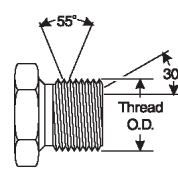

Male British Standard Pipe Parallel to Male Pipe NPTF

Part No.	Descr.	Prod. No.		
			"	"
G62200-0202	2MBSPP-2MP	7253-60475	1/8-28	1/8-27
G62200-0204	2MBSPP-4MP	7253-60485	1/8-28	1/4-18
G62200-0402	4MBSPP-2MP	7253-60495	1/4-19	1/8-27
G62200-0404	4MBSPP-4MP	7253-15075	1/4-19	1/4-18
G62200-0406	4MBSPP-6MP	7253-60505	1/4-19	3/8-18
G62200-0408	4MBSPP-8MP	7253-60515	1/4-19	1/2-14
G62200-0602	6MBSPP-2MP	7253-60525	3/8-19	1/8-27
G62200-0604	6MBSPP-4MP	7253-60535	3/8-19	1/4-18
G62200-0606	6MBSPP-6MP	7253-15085	3/8-19	3/8-18
G62200-0608	6MBSPP-8MP	7253-60545	3/8-19	1/2-14
G62200-0612	6MBSPP-12MP	7253-60555	3/8-19	3/4-14
G62200-0616	6MBSPP-16MP	7253-60565	3/8-19	1-11 1/2
G62200-0804	8MBSPP-4MP	7253-60575	1/2-14	1/4-18
G62200-0806	8MBSPP-6MP	7253-60585	1/2-14	3/8-18
G62200-0808	8MBSPP-8MP	7253-15095	1/2-14	1/2-14
G62200-0812	8MBSPP-12MP	7253-60595	1/2-14	3/4-14
G62200-0816	8MBSPP-16MP	7253-60605	1/2-14	1-11 1/2
G62200-1008	10MBSPP-8MP	7253-60615	5/8-14	1/2-14
G62200-1012	10MBSPP-12MP	7253-60625	5/8-14	3/4-14
G62200-1208	12MBSPP-8MP	7253-60635	3/4-14	1/2-14
G62200-1212	12MBSPP-12MP	7253-15105	3/4-14	3/4-14
G62200-1216	12MBSPP-16MP	7253-60645	3/4-14	1-11 1/2
G62200-1220	12MBSPP-20MP	7253-60655	3/4-14	1 1/4-11 1/2
G62200-1612	16MBSPP-12MP	7253-60665	1-11	3/4-14
G62200-1616	16MBSPP-16MP	7253-15115	1-11	1-11 1/2
G62200-1620	16MBSPP-20MP	7253-60675	1-11	1 1/4-11 1/2
G62200-2016	20MBSPP-16MP	7253-60685	1 1/4-11	1-11 1/2
G62200-2020	20MBSPP-20MP	7253-60695	1 1/4-11	1 1/4-11 1/2
G62200-2024	20MBSPP-24MP	7253-60705	1 1/4-11	1 1/2-11 1/2
G62200-2420	24MBSPP-20MP	7253-60715	1 1/2-11	1 1/4-11 1/2
G62200-2424	24MBSPP-24MP	7253-60725	1 1/2-11	1 1/2-11 1/2
G62200-3232	32MBSPP-32MP	7253-60735	2-11	2-11 1/2