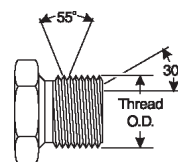

Male British Standard Pipe Parallel to Female Pipe NPTF

Part No.	Descr.	Prod. No.		
			"	"
G62220-0202	2MBSPP-2FP	7253-60745	1/8-28	1/8-27

- EQUIPMENT
- HOSE/CPLG. SELECTION
- G8K COUPLINGS
- GLOBALSPIRAL COUPLINGS
- STAINLESS STEEL SPIRAL
- MEGACRIMP COUPLINGS
- STAINLESS STEEL BRAID
- POWER CRIMP COUPLINGS
- FIELD ATTACHABLE G1 & G2 COUPLINGS
- FIELD ATTACHABLE C5 COUPLINGS
- C14 COUPLINGS
- GL COUPLINGS
- GLX COUPLINGS
- PCTS THERMOPLASTIC COUPLINGS
- POLARSEAL COUPLINGS (ACA)
- POLARSEAL II COUPLINGS (ACC)
- POLARSEAL II COUPLINGS (ACB)
- POWER STEERING
- ADAPTERS
- QUICK DISCONNECT COUPLERS
- BALL VALVES
- LIVE SWIVEL
- ASSEMBLY FABRICATION
- ACCESSORIES
- EQUIPMENT AND PARTS
- KITS
- AIR BRAKE HOSE ASSY
- BRASS