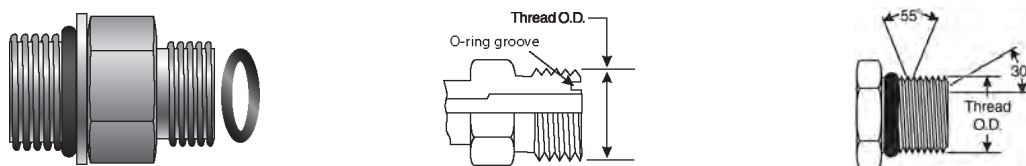

EQUIPMENT
HOSE/CPLG. SELECTION
G8K COUPLINGS
GLOBAL SPIRAL COUPLINGS
STAINLESS STEEL SPIRAL
MEGACRIMP COUPLINGS
STAINLESS STEEL BRAID
POWER CRIMP COUPLINGS
FIELD ATTACHABLE G1 & G2 COUPLINGS
FIELD ATTACHABLE C5 COUPLINGS
C14 COUPLINGS
GL COUPLINGS
GLX COUPLINGS
PCTS THERMOPLASTIC COUPLINGS
POLARSEAL COUPLINGS (ACA)
POLARSEAL II COUPLINGS (ACC)
POLARSEAL II COUPLINGS (ACB)
POWER STEERING
ADAPTERS
QUICK DISCONNECT COUPLERS
BALL VALVES
LIVE SWIVEL
ASSEMBLY FABRICATION
ACCESSORIES
EQUIPMENT AND PARTS
KITS
AIR BRAKE HOSE ASSY
BRASS

Male British Standard Pipe Parallel with O-Ring to Male JIC 37° Flare - 90°

Part No.	Descr.	Prod. No.		
			"	"
G62460-0606	6MBSPPOR-6MJ90	7253-14505	3/8-19	9/16-18
G62460-0808	8MBSPPOR-8MJ90	7253-14515	1/2-14	3/4-16
G62460-1212	12MBSPPOR-12MJ90	7253-14525	3/4-14	1 1/16-12

Male British Standard Pipe Parallel with O-Ring to Male Flat-Face O-Ring

Part No.	Descr.	Prod. No.		
			"	"
G62470-0204	2MBSPPOR-4MFFOR	7253-61795	1/8-28	9/16-18
G62470-0404	4MBSPPOR-4MFFOR	7253-61805	1/4-19	9/16-18
G62470-0406	4MBSPPOR-6MFFOR	7253-61815	1/4-19	11/16-16
G62470-0606	6MBSPPOR-6MFFOR	7253-61825	3/8-19	11/16-16
G62470-0608	6MBSPPOR-8MFFOR	7253-61835	3/8-19	13/16-16
G62470-0806	8MBSPPOR-6MFFOR	7253-61845	1/2-14	11/16-16
G62470-0808	8MBSPPOR-8MFFOR	7253-61855	1/2-14	13/16-16
G62470-0810	8MBSPPOR-10MFFOR	7253-61865	1/2-14	1-14
G62470-1212	12MBSPPOR-12MFFOR	7253-61875	3/4-14	1 3/16-12
G62470-1216	12MBSPPOR-16MFFOR	7253-61885	3/4-14	1 7/16-12
G62470-1612	16MBSPPOR-12MFFOR	7253-61895	1-11	1 3/16-12
G62470-1616	16MBSPPOR-16MFFOR	7253-61905	1-11	1 7/16-12
G62470-2020	20MBSPPOR-20MFFOR	7253-61915	1 1/4-11	1 11/16-12
G62470-2424	24MBSPPOR-24MFFOR	7253-61925	1 1/2-11	2-12