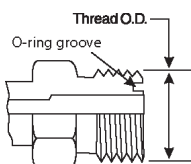

Male British Standard Pipe Parallel with O-Ring to Male Flat-Face O-Ring - 90°

Part No.	Descr.	Prod. No.		
			"	"
G62475-0204	2MBSPPOR-4MFFOR90	7253-62075	1/8-28	9/16-18
G62475-0404	4MBSPPOR-4MFFOR90	7253-62085	1/4-19	9/16-18
G62475-0406	4MBSPPOR-6MFFOR90	7253-62095	1/4-19	11/16-16
G62475-0408	4MBSPPOR-8MFFOR90	7253-62105	1/4-19	13/16-16
G62475-0606	6MBSPPOR-6MFFOR90	7253-62115	3/8-19	11/16-16
G62475-0608	6MBSPPOR-8MFFOR90	7253-62125	3/8-19	13/16-16
G62475-0806	8MBSPPOR-6MFFOR90	7253-62135	1/2-14	11/16-16
G62475-0808	8MBSPPOR-8MFFOR90	7253-62145	1/2-14	13/16-16
G62475-0810	8MBSPPOR-10MFFOR90	7253-62155	1/2-14	1-14
G62475-0812	8MBSPPOR-12MFFOR90	7253-62165	1/2-14	1 3/16-12
G62475-1212	12MBSPPOR-12MFFOR90	7253-62175	3/4-14	1 3/16-12
G62475-1216	12MBSPPOR-16MFFOR90	7253-62185	3/4-14	1 7/16-12
G62475-1612	16MBSPPOR-12MFFOR90	7253-62195	1-11	1 3/16-12
G62475-1616	16MBSPPOR-16MFFOR90	7253-62205	1-11	1 7/16-12
G62475-2016	20MBSPPOR-16MFFOR90	7253-62215	1 1/4-11	1 7/16-12
G62475-2020	20MBSPPOR-20MFFOR90	7253-62225	1 1/4-11	1 11/16-12
G62475-2424	24MBSPPOR-24MFFOR90	7253-62235	1 1/2-11	2-12