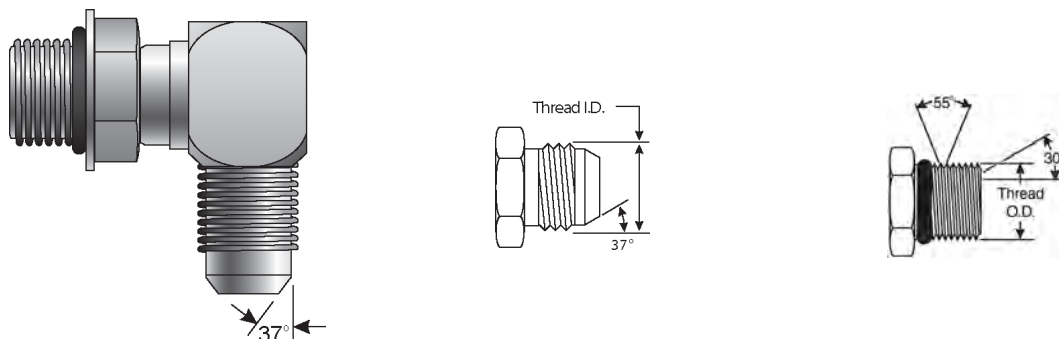

Male British Standard Pipe Parallel with O-Ring to Male JIC 37° Flare - 90°

Part No.	Descr.	Prod. No.		
			"	"
G62460-0606	6MBSPPOR-6MJ90	7253-14505	3/8-19	9/16-18
G62460-0808	8MBSPPOR-8MJ90	7253-14515	1/2-14	3/4-16
G62460-1212	12MBSPPOR-12MJ90	7253-14525	3/4-14	1 1/16-12

Male British Standard Pipe Parallel with O-Ring to Male Flat-Face O-Ring

Part No.	Descr.	Prod. No.		
			"	"
G62470-0204	2MBSPPOR-4MFFOR	7253-61795	1/8-28	9/16-18
G62470-0404	4MBSPPOR-4MFFOR	7253-61805	1/4-19	9/16-18
G62470-0406	4MBSPPOR-6MFFOR	7253-61815	1/4-19	11/16-16
G62470-0606	6MBSPPOR-6MFFOR	7253-61825	3/8-19	11/16-16
G62470-0608	6MBSPPOR-8MFFOR	7253-61835	3/8-19	13/16-16
G62470-0806	8MBSPPOR-6MFFOR	7253-61845	1/2-14	11/16-16
G62470-0808	8MBSPPOR-8MFFOR	7253-61855	1/2-14	13/16-16
G62470-0810	8MBSPPOR-10MFFOR	7253-61865	1/2-14	1-14
G62470-1212	12MBSPPOR-12MFFOR	7253-61875	3/4-14	1 3/16-12
G62470-1216	12MBSPPOR-16MFFOR	7253-61885	3/4-14	1 7/16-12
G62470-1612	16MBSPPOR-12MFFOR	7253-61895	1-11	1 3/16-12
G62470-1616	16MBSPPOR-16MFFOR	7253-61905	1-11	1 7/16-12
G62470-2020	20MBSPPOR-20MFFOR	7253-61915	1 1/4-11	1 11/16-12
G62470-2424	24MBSPPOR-24MFFOR	7253-61925	1 1/2-11	2-12

Male British Standard Pipe Parallel with O-Ring to Male Flat-Face O-Ring - Long

Part No.	Descr.	Prod. No.		
			"	"
G62471-0608	6MBSPPOR-8MFFORL	7253-61935	3/8-19	13/16-16
G62471-0808	8MBSPPOR-8MFFORL	7253-61945	1/2-14	13/16-16
G62471-0810	8MBSPPOR-10MFFORL	7253-61955	1/2-14	1-14
G62471-1210	12MBSPPOR-10MFFORL	7253-61965	3/4-14	1-14
G62471-1212	12MBSPPOR-12MFFORL	7253-61975	3/4-14	1 3/16-12
G62471-1616	16MBSPPOR-16MFFORL	7253-61985	1-11	1 7/16-12
G62471-2020	20MBSPPOR-20MFFORL	7253-61995	1 1/4-11	1 11/16-12