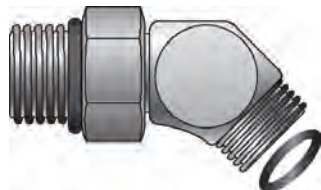

Male British Standard Pipe Parallel with O-Ring to Male Flat-Face O-Ring - 45°

Part No.	Descr.	Prod. No.		
			"	"
G62473-0204	2MBSPPOR-4MFFOR45	7253-62005	1/8-28	9/16-18
G62473-0404	4MBSPPOR-4MFFOR45	7253-62015	1/4-19	9/16-18
G62473-0406	4MBSPPOR-6MFFOR45	7253-62025	1/4-19	11/16-16
G62473-0606	6MBSPPOR-6MFFOR45	7253-62035	3/8-19	11/16-16
G62473-0608	6MBSPPOR-8MFFOR45	7253-62045	3/8-19	13/16-16
G62473-0808	8MBSPPOR-8MFFOR45	7253-62055	1/2-14	13/16-16
G62473-0810	8MBSPPOR-10MFFOR45	7253-62065	1/2-14	1-14

- EQUIPMENT
- HOSE/CPLG. SELECTION
- G8K COUPLINGS
- GLOBALSPIRAL COUPLINGS
- STAINLESS STEEL SPIRAL
- MEGACRIMP COUPLINGS
- STAINLESS STEEL BRAID
- POWER CRIMP COUPLINGS
- FIELD ATTACHABLE G1 & G2 COUPLINGS
- FIELD ATTACHABLE C5 COUPLINGS
- C14 COUPLINGS
- GL COUPLINGS
- GLX COUPLINGS
- PCTS THERMOPLASTIC COUPLINGS
- POLARSEAL COUPLINGS (ACA)
- POLARSEAL II COUPLINGS (ACC)
- POLARSEAL II COUPLINGS (ACB)
- POWER STEERING
- ADAPTERS
- QUICK DISCONNECT COUPLERS
- BALL VALVES
- LIVE SWIVEL
- ASSEMBLY FABRICATION
- ACCESSORIES
- EQUIPMENT AND PARTS
- KITS
- AIR BRAKE HOSE ASSY
- BRASS