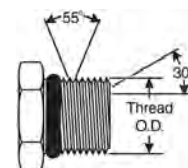

Male British Standard Pipe Parallel with O-Ring to Male Flat-Face O-Ring - 90°

Part No.	Descr.	Prod. No.		
			"	"
G62475-0204	2MBSPPOR-4MFFOR90	7253-62075	1/8-28	9/16-18
G62475-0404	4MBSPPOR-4MFFOR90	7253-62085	1/4-19	9/16-18
G62475-0406	4MBSPPOR-6MFFOR90	7253-62095	1/4-19	11/16-16
G62475-0408	4MBSPPOR-8MFFOR90	7253-62105	1/4-19	13/16-16
G62475-0606	6MBSPPOR-6MFFOR90	7253-62115	3/8-19	11/16-16
G62475-0608	6MBSPPOR-8MFFOR90	7253-62125	3/8-19	13/16-16
G62475-0806	8MBSPPOR-6MFFOR90	7253-62135	1/2-14	11/16-16
G62475-0808	8MBSPPOR-8MFFOR90	7253-62145	1/2-14	13/16-16
G62475-0810	8MBSPPOR-10MFFOR90	7253-62155	1/2-14	1-14
G62475-0812	8MBSPPOR-12MFFOR90	7253-62165	1/2-14	1 3/16-12
G62475-1212	12MBSPPOR-12MFFOR90	7253-62175	3/4-14	1 3/16-12
G62475-1216	12MBSPPOR-16MFFOR90	7253-62185	3/4-14	1 7/16-12
G62475-1612	16MBSPPOR-12MFFOR90	7253-62195	1-11	1 3/16-12
G62475-1616	16MBSPPOR-16MFFOR90	7253-62205	1-11	1 7/16-12
G62475-2016	20MBSPPOR-16MFFOR90	7253-62215	1 1/4-11	1 7/16-12
G62475-2020	20MBSPPOR-20MFFOR90	7253-62225	1 1/4-11	1 11/16-12
G62475-2424	24MBSPPOR-24MFFOR90	7253-62235	1 1/2-11	2-12