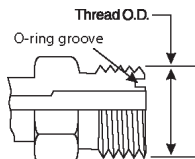

Male British Standard Pipe Parallel with O-Ring to Male Flat-Face O-Ring - 45°

Part No.	Descr.	Prod. No.		
			"	"
G62473-0204	2MBSPPOR-4MFFOR45	7253-62005	1/8-28	9/16-18
G62473-0404	4MBSPPOR-4MFFOR45	7253-62015	1/4-19	9/16-18
G62473-0406	4MBSPPOR-6MFFOR45	7253-62025	1/4-19	11/16-16
G62473-0606	6MBSPPOR-6MFFOR45	7253-62035	3/8-19	11/16-16
G62473-0608	6MBSPPOR-8MFFOR45	7253-62045	3/8-19	13/16-16
G62473-0808	8MBSPPOR-8MFFOR45	7253-62055	1/2-14	13/16-16
G62473-0810	8MBSPPOR-10MFFOR45	7253-62065	1/2-14	1-14

- EQUIPMENT
- HOSE/CPLG. SELECTION
- G8K COUPLINGS
- GLOBALSPIRAL COUPLINGS
- STAINLESS STEEL SPIRAL
- MEGACRIMP COUPLINGS
- STAINLESS STEEL BRAID
- POWER CRIMP COUPLINGS
- FIELD ATTACHABLE G1 & G2 COUPLINGS
- FIELD ATTACHABLE C5 COUPLINGS
- C14 COUPLINGS
- GL COUPLINGS
- GLX COUPLINGS
- PCTS THERMOPLASTIC COUPLINGS
- POLARSEAL COUPLINGS (ACA)
- POLARSEAL II COUPLINGS (ACC)
- POLARSEAL II COUPLINGS (ACB)
- POWER STEERING
- ADAPTERS
- QUICK DISCONNECT COUPLERS
- BALL VALVES
- LIVE SWIVEL
- ASSEMBLY FABRICATION
- ACCESSORIES
- EQUIPMENT AND PARTS
- KITS
- AIR BRAKE HOSE ASSY
- BRASS