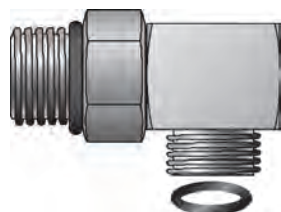

Male British Standard Pipe Parallel with O-Ring to Male Flat-Face O-Ring - 90°

Part No.	Descr.	Prod. No.		
			"	"
G62475-0204	2MBSPPOR-4MFFOR90	7253-62075	1/8-28	9/16-18
G62475-0404	4MBSPPOR-4MFFOR90	7253-62085	1/4-19	9/16-18
G62475-0406	4MBSPPOR-6MFFOR90	7253-62095	1/4-19	11/16-16
G62475-0408	4MBSPPOR-8MFFOR90	7253-62105	1/4-19	13/16-16
G62475-0606	6MBSPPOR-6MFFOR90	7253-62115	3/8-19	11/16-16
G62475-0608	6MBSPPOR-8MFFOR90	7253-62125	3/8-19	13/16-16
G62475-0806	8MBSPPOR-6MFFOR90	7253-62135	1/2-14	11/16-16
G62475-0808	8MBSPPOR-8MFFOR90	7253-62145	1/2-14	13/16-16
G62475-0810	8MBSPPOR-10MFFOR90	7253-62155	1/2-14	1-14
G62475-0812	8MBSPPOR-12MFFOR90	7253-62165	1/2-14	1 3/16-12
G62475-1212	12MBSPPOR-12MFFOR90	7253-62175	3/4-14	1 3/16-12
G62475-1216	12MBSPPOR-16MFFOR90	7253-62185	3/4-14	1 7/16-12
G62475-1612	16MBSPPOR-12MFFOR90	7253-62195	1-11	1 3/16-12
G62475-1616	16MBSPPOR-16MFFOR90	7253-62205	1-11	1 7/16-12
G62475-2016	20MBSPPOR-16MFFOR90	7253-62215	1 1/4-11	1 7/16-12
G62475-2020	20MBSPPOR-20MFFOR90	7253-62225	1 1/4-11	1 11/16-12
G62475-2424	24MBSPPOR-24MFFOR90	7253-62235	1 1/2-11	2-12