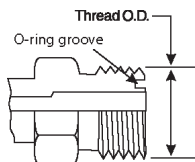

Male British Standard Pipe Parallel with O-Ring to Male Flat-Face O-Ring - Long

Part No.	Descr.	Prod. No.		
			"	"
G62471-0608	6MBSPPOR-8MFFORL	7253-61935	3/8-19	13/16-16
G62471-0808	8MBSPPOR-8MFFORL	7253-61945	1/2-14	13/16-16
G62471-0810	8MBSPPOR-10MFFORL	7253-61955	1/2-14	1-14
G62471-1210	12MBSPPOR-10MFFORL	7253-61965	3/4-14	1-14
G62471-1212	12MBSPPOR-12MFFORL	7253-61975	3/4-14	1 3/16-12
G62471-1616	16MBSPPOR-16MFFORL	7253-61985	1-11	1 7/16-12
G62471-2020	20MBSPPOR-20MFFORL	7253-61995	1 1/4-11	1 11/16-12