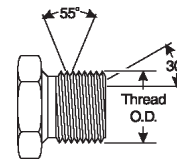

EQUIPMENT
HOSE/CPLG. SELECTION
G8K COUPLINGS
GLOBAL SPIRAL COUPLINGS
STAINLESS STEEL SPIRAL
MEGACRIMP COUPLINGS
STAINLESS STEEL BRAID
POWER CRIMP COUPLINGS
FIELD ATTACHABLE G1 & G2 COUPLINGS
FIELD ATTACHABLE C5 COUPLINGS
C14 COUPLINGS
GL COUPLINGS
GLX COUPLINGS
PCTS THERMOPLASTIC COUPLINGS
POLARSEAL COUPLINGS (ACA)
POLARSEAL II COUPLINGS (ACC)
POLARSEAL II COUPLINGS (ACB)
POWER STEERING
ADAPTERS
QUICK DISCONNECT COUPLERS
BALL VALVES
LIVE SWIVEL
ASSEMBLY FABRICATION
ACCESSORIES
EQUIPMENT AND PARTS
KITS
AIR BRAKE HOSE ASSY
BRASS

Male British Standard Pipe Parallel Plug

Part No.	Descr.	Prod. No.		
			"	"
G64099-0002	2MBSPP-PLUG	7253-63655	1/8-28	
G64099-0004	4MBSPP-PLUG	7253-63665	1/4-19	
G64099-0006	6MBSPP-PLUG	7253-63675	3/8-19	
G64099-0008	8MBSPP-PLUG	7253-63685	1/2-14	
G64099-0010	10MBSPP-PLUG	7253-63695	5/8-14	
G64099-0012	12MBSPP-PLUG	7253-63705	3/4-14	
G64099-0016	16MBSPP-PLUG	7253-63715	1-11	
G64099-0020	20MBSPP-PLUG	7253-63725	1 1/4-11	
G64099-0024	24MBSPP-PLUG	7253-63735	1 1/2-11	
G64099-0032	32MBSPP-PLUG	7253-63745	2-11