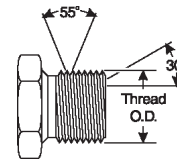

Male British Standard Pipe Parallel to Female British Standard Pipe Parallel Swivel

Part No.	Descr.	Prod. No.		
			"	"
G64350-0202	2MBSPP-2FBSPPX	7253-63775	1/8-28	1/8-28
G64350-0204	2MBSPP-4FBSPPX	7253-63785	1/8-28	1/4-19
G64350-0402	4MBSPP-2FBSPPX	7253-63795	1/4-19	1/8-28
G64350-0404	4MBSPP-4FBSPPX	7253-15185	1/4-19	1/4-19
G64350-0406	4MBSPP-6FBSPPX	7253-63805	1/4-19	3/8-19
G64350-0408	4MBSPP-8FBSPPX	7253-63815	1/4-19	1/2-14
G64350-0604	6MBSPP-4FBSPPX	7253-63825	3/8-19	1/4-19
G64350-0606	6MBSPP-6FBSPPX	7253-15195	3/8-19	3/8-19
G64350-0608	6MBSPP-8FBSPPX	7253-63835	3/8-19	1/2-14
G64350-0806	8MBSPP-6FBSPPX	7253-63845	1/2-14	3/8-19
G64350-0808	8MBSPP-8FBSPPX	7253-15205	1/2-14	1/2-14
G64350-0810	8MBSPP-10FBSPPX	7253-63855	1/2-14	5/8-14
G64350-0812	8MBSPP-12FBSPPX	7253-63865	1/2-14	3/4-14
G64350-1008	10MBSPP-8FBSPPX	7253-63875	5/8-14	1/2-14
G64350-1010	10MBSPP-10FBSPPX	7253-15215	5/8-14	5/8-14
G64350-1012	10MBSPP-12FBSPPX	7253-63885	5/8-14	3/4-14
G64350-1206	12MBSPP-6FBSPPX	7253-63895	3/4-14	3/8-19
G64350-1208	12MBSPP-8FBSPPX	7253-63905	3/4-14	1/2-14
G64350-1210	12MBSPP-10FBSPPX	7253-63915	3/4-14	5/8-14
G64350-1212	12MBSPP-12FBSPPX	7253-15225	3/4-14	3/4-14
G64350-1216	12MBSPP-16FBSPPX	7253-63925	3/4-14	1-11
G64350-1220	12MBSPP-20FBSPPX	7253-63935	3/4-14	1 1/4-11