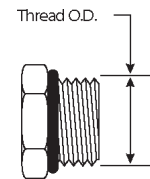

EQUIPMENT
HOSE/CPLG. SELECTION
G8K COUPLINGS
GLOBAL SPIRAL COUPLINGS
STAINLESS STEEL SPIRAL
MEGACRIMP COUPLINGS
STAINLESS STEEL BRAID
POWER CRIMP COUPLINGS
FIELD ATTACHABLE G1 & G2 COUPLINGS
FIELD ATTACHABLE C5 COUPLINGS
C14 COUPLINGS
GL COUPLINGS
GLX COUPLINGS
PCTS THERMOPLASTIC COUPLINGS
POLARSEAL COUPLINGS (ACA)
POLARSEAL II COUPLINGS (ACC)
POLARSEAL II COUPLINGS (ACB)
POWER STEERING
ADAPTERS
QUICK DISCONNECT COUPLERS
BALL VALVES
LIVE SWIVEL
ASSEMBLY FABRICATION
ACCESSORIES
EQUIPMENT AND PARTS
KITS
AIR BRAKE HOSE ASSY
BRASS

## British Bonded Seal

Part No.	Descr.	Prod. No.	
			"
G64075-0002	2BBDS	7253-63335	3/8
G64075-0004	4BBDS	7253-63345	17/32
G64075-0006	6BBDS	7253-63355	21/32
G64075-0008	8BBDS	7253-63365	13/16
G64075-0010	10BBDS	7253-63375	29/32
G64075-0012	12BBDS	7253-63385	1 1/32
G64075-0016	16BBDS	7253-63395	1 11/32
G64075-0020	20BBDS	7253-63405	1 21/32
G64075-0024	24BBDS	7253-63415	1 7/8
G64075-0032	32BBDS	7253-63425	2 11/32
G64075-0040	40BBDS	7253-63435	2 1/2
G64075-0048	48BBDS	7253-63445	3

## Male British Standard Pipe Parallel with O-Ring Plug

Part No.	Descr.	Prod. No.	
			"
G64094-0002	2MBSPOR-PLUG	7253-65345	1/8-28
G64094-0004	4MBSPOR-PLUG	7253-65355	1/4-19
G64094-0006	6MBSPOR-PLUG	7253-65365	3/8-19
G64094-0008	8MBSPOR-PLUG	7253-65375	1/2-14
G64094-0012	12MBSPOR-PLUG	7253-65385	3/4-14
G64094-0016	16MBSPOR-PLUG	7253-65395	1-11
G64094-0020	20MBSPOR-PLUG	7253-65405	1 1/4-11

## Male British Standard Pipe Tapered Thread Plug

Part No.	Descr.	Prod. No.	
			"
G64098-0002	2MBSPT-PLUG	7253-63555	1/8-28
G64098-0004	4MBSPT-PLUG	7253-63565	1/4-19
G64098-0006	6MBSPT-PLUG	7253-63575	3/8-19
G64098-0008	8MBSPT-PLUG	7253-63585	1/2-14
G64098-0010	10MBSPT-PLUG	7253-63595	5/8-14
G64098-0012	12MBSPT-PLUG	7253-63605	3/4-14
G64098-0016	16MBSPT-PLUG	7253-63615	1-11
G64098-0020	20MBSPT-PLUG	7253-63625	1 1/4-11
G64098-0024	24MBSPT-PLUG	7253-63635	1 1/2-11