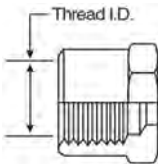

Male JIC 37° Flare to Female Pipe NPTF

For use up to SAE 100R2 maximum working pressure.

Part No.	Descr.	Prod. No.		
			"	"
G60510-0202	2MJ-2FP	7259-78015	5/16-24	1/8-27
G60510-0302	3MJ-2FP	7259-08515	3/8-24	1/8-27
G60510-0304	3MJ-4FP	7259-08525	3/8-24	1/4-18
G60510-0402	4MJ-2FP	7259-11165	7/16-20	1/8-27
G60510-0404	4MJ-4FP	7259-10965	7/16-20	1/4-18
G60510-0406	4MJ-6FP	7259-06915	7/16-20	3/8-18
G60510-0408	4MJ-8FP	7259-09475	7/16-20	1/2-14
G60510-0502	5MJ-2FP	7259-11665	1/2-20	1/8-27
G60510-0504	5MJ-4FP	7259-11615	1/2-20	1/4-18
G60510-0602	6MJ-2FP	7259-09485	9/16-18	1/8-27
G60510-0604	6MJ-4FP	7259-10515	9/16-18	1/4-18
G60510-0606	6MJ-6FP	7259-10685	9/16-18	3/8-18
G60510-0608	6MJ-8FP	7259-34715	9/16-18	1/2-14
G60510-0804	8MJ-4FP	7259-09495	3/4-16	1/4-18
G60510-0806	8MJ-6FP	7259-10945	3/4-16	3/8-18
G60510-0808	8MJ-8FP	7259-10605	3/4-16	1/2-14
G60510-0812	8MJ-12FP	7259-34725	3/4-16	3/4-14
G60510-1006	10MJ-6FP	7259-34735	7/8-14	3/8-18
G60510-1008	10MJ-8FP	7259-10805	7/8-14	1/2-14
G60510-1012	10MJ-12FP	7259-34745	7/8-14	3/4-14
G60510-1208	12MJ-8FP	7259-34755	1 1/16-12	1/2-14
G60510-1212	12MJ-12FP	7259-10675	1 1/16-12	3/4-14
G60510-1216	12MJ-16FP	7259-06655	1 1/16-12	1-11 1/2
G60510-1412	14MJ-12FP	7259-08345	1 3/16-12	3/4-14
G60510-1612	16MJ-12FP	7259-07005	1 5/16-12	3/4-14
G60510-1616	16MJ-16FP	7259-10985	1 5/16-12	1-11 1/2
G60510-1620	16MJ-20FP	7259-34765	1 5/16-12	1 1/4-11 1/2
G60510-2016	20MJ-16FP	7259-08535	1 5/8-12	1-11 1/2
G60510-2020	20MJ-20FP	7259-25925	1 5/8-12	1 1/4-11 1/2
G60510-2424	24MJ-24FP	7259-25935	1 7/8-12	1 1/2-11 1/2
G60510-3232	32MJ-32FP	7259-34775	2 1/2-12	2-11 1/2

- EQUIPMENT
- HOSE/CPLG. SELECTION
- G8K COUPLINGS
- GLOBALSPIRAL COUPLINGS
- STAINLESS STEEL SPIRAL
- MEGACRIMP COUPLINGS
- STAINLESS STEEL BRAID
- POWER CRIMP COUPLINGS
- FIELD ATTACHABLE G1 & G2 COUPLINGS
- FIELD ATTACHABLE C5 COUPLINGS
- C14 COUPLINGS
- GL COUPLINGS
- GLX COUPLINGS
- PCTS THERMOPLASTIC COUPLINGS
- POLARSEAL COUPLINGS (ACA)
- POLARSEAL II COUPLINGS (ACC)
- POLARSEAL II COUPLINGS (ACB)
- POWER STEERING
- ADAPTERS
- QUICK DISCONNECT COUPLERS
- BALL VALVES
- LIVE SWIVEL
- ASSEMBLY FABRICATION
- ACCESSORIES
- EQUIPMENT AND PARTS
- KITS
- AIR BRAKE HOSE ASSY
- BRASS