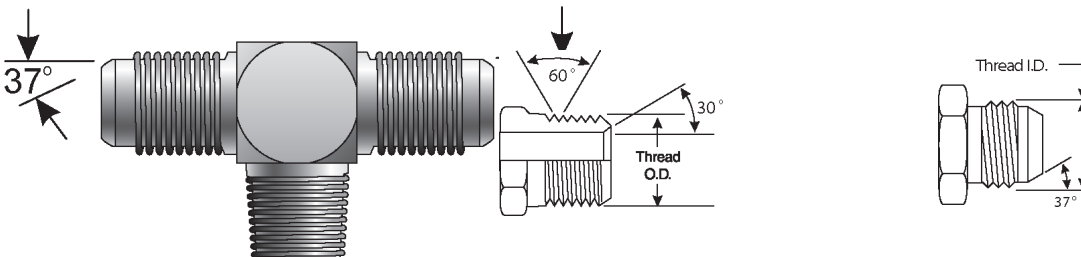

Male JIC 37° Flare on Run to Male Pipe NPTF - Tee

For use up to SAE 100R2 maximum working pressure.

Part No.	Descr.	Prod. No.	Thread		
			"	"	"
G60551-0302	3MJ-3MJ-2MP	7259-09605	3/8-24	3/8-24	1/8-27
G60551-0402	4MJ-4MJ-2MP	7259-23415	7/16-20	7/16-20	1/8-27
G60551-0404	4MJ-4MJ-4MP	7259-35215	7/16-20	7/16-20	1/4-18
G60551-0406	4MJ-4MJ-6MP	7259-05855	7/16-20	7/16-20	3/8-18
G60551-0502	5MJ-5MJ-2MP	7259-07385	1/2-20	1/2-20	1/8-27
G60551-0504	5MJ-5MJ-4MP	7259-35225	1/2-20	1/2-20	1/4-18
G60551-0604	6MJ-6MJ-4MP	7259-23425	9/16-18	9/16-18	1/4-18
G60551-0606	6MJ-6MJ-6MP	7259-35235	9/16-18	9/16-18	3/8-18
G60551-0608	6MJ-6MJ-8MP	7259-35245	9/16-18	9/16-18	1/2-14
G60551-0806	8MJ-8MJ-6MP	7259-23435	3/4-16	3/4-16	3/8-18
G60551-0808	8MJ-8MJ-8MP	7259-35255	3/4-16	3/4-16	1/2-14
G60551-0812	8MJ-8MJ-12MP	7259-09615	3/4-16	3/4-16	3/4-14
G60551-1008	10MJ-10MJ-8MP	7259-23445	7/8-14	7/8-14	1/2-14
G60551-1208	12MJ-12MJ-8MP	7259-07395	1 1/16-12	1 1/16-12	1/2-14
G60551-1212	12MJ-12MJ-12MP	7259-23455	1 1/16-12	1 1/16-12	3/4-14
G60551-1216	12MJ-12MJ-16MP	7259-07735	1 1/16-12	1 1/16-12	1-11 1/2
G60551-1412	14MJ-14MJ-12MP	7259-09625	1 3/16-12	1 3/16-12	3/4-14
G60551-1612	16MJ-16MJ-12MP	7259-09635	1 5/16-12	1 5/16-12	3/4-14