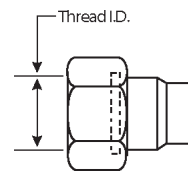

Male JIC 37° Flare on Run to Male Pipe NPTF - Tee - Continued

Part No.	Descr.	Prod. No.			
			"	"	"
G60551-1616	16MJ-16MJ-16MP	7259-23465	1 5/16-12	1 5/16-12	1-11 1/2
G60551-2020	20MJ-20MJ-20MP	7259-35265	1 5/8-12	1 5/8-12	1 1/4-11 1/2
G60551-2424	24MJ-24MJ-24MP	7259-08355	1 7/8-12	1 7/8-12	1 1/2-11 1/2

Female Flat-Face O-Ring Cap

For use up to SAE 100R2 maximum working pressure.

Part No.	Descr.	Prod. No.	
			"
G60701-0004	4FFOR-CAP	7253-32125	9/16-18
G60701-0006	6FFOR-CAP	7253-32135	11/16-16
G60701-0008	8FFOR-CAP	7253-32145	13/16-16
G60701-0010	10FFOR-CAP	7253-32155	1-14
G60701-0012	12FFOR-CAP	7253-32165	1 3/16-12
G60701-0016	16FFOR-CAP	7253-32175	1 7/16-12
G60701-0020	20FFOR-CAP	7253-32185	1 11/16-12
G60701-0024	24FFOR-CAP	7253-32195	2-12