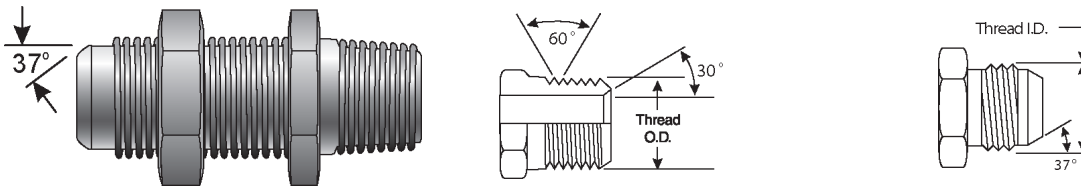

EQUIPMENT
HOSE/CPLG. SELECTION
G8K COUPLINGS
GLOBAL SPIRAL COUPLINGS
STAINLESS STEEL SPIRAL
MEGACRIMP COUPLINGS
STAINLESS STEEL BRAID
POWER CRIMP COUPLINGS
FIELD ATTACHABLE G1 & G2 COUPLINGS
FIELD ATTACHABLE C5 COUPLINGS
C14 COUPLINGS
GL COUPLINGS
GLX COUPLINGS
PCTS THERMOPLASTIC COUPLINGS
POLARSEAL COUPLINGS (ACA)
POLARSEAL II COUPLINGS (ACC)
POLARSEAL II COUPLINGS (ACB)
POWER STEERING
ADAPTERS
QUICK DISCONNECT COUPLERS
BALL VALVES
LIVE SWIVEL
ASSEMBLY FABRICATION
ACCESSORIES
EQUIPMENT AND PARTS
KITS
AIR BRAKE HOSE ASSY
BRASS

Male JIC 37° Flare Bulkhead to Male Pipe NPTF

For use up to SAE 100R2 maximum working pressure.

Part No.	Descr.	Prod. No.	Thread	
			"	"
G60541-0402	4MJBKHD-2MP	7259-09945	7/16-20	1/8-27
G60541-0404	4MJBKHD-4MP	7259-35155	7/16-20	1/4-18
G60541-0604	6MJBKHD-4MP	7259-35165	9/16-18	1/4-18
G60541-0806	8MJBKHD-6MP	7259-35175	3/4-16	3/8-18
G60541-0808	8MJBKHD-8MP	7259-09905	3/4-16	1/2-14
G60541-1008	10MJBKHD-8MP	7259-35185	7/8-14	1/2-14
G60541-1208	12MJBKHD-8MP	7259-35275	1 1/16-12	1/2-14
G60541-1212	12MJBKHD-12MP	7259-35195	1 1/16-12	3/4-14
G60541-1616	16MJBKHD-16MP	7253-35205	1 5/16-12	1-11 1/2
G60541-2020	20MJBKHD-20MP	7259-09965	1 5/8-12	1 1/4-11 1/2