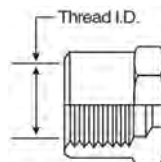

Female JIC 37° Flare Swivel to Female Pipe NPTF

For use up to SAE 100R2 maximum working pressure.

Part No.	Descr.	Prod. No.		
			"	"
G60530-0402	4FJX-2FP	7253-35045	7/16-20	1/8-27
G60530-0404	4FJX-4FP	7253-35055	7/16-20	1/4-18
G60530-0606	6FJX-6FP	7253-35075	9/16-18	3/8-18
G60530-0806	8FJX-6FP	7253-35095	3/4-16	3/8-18
G60530-0808	8FJX-8FP	7253-35105	3/4-16	1/2-14
G60530-1008	10FJX-8FP	7253-35115	7/8-14	1/2-14
G60530-1212	12FJX-12FP	7253-35125	1 1/16-12	3/4-14
G60530-1616	16FJX-16FP	7259-35135	1 5/16-12	1-11 1/2
G60530-2020	20FJX-20FP	7259-35145	1 5/8-12	1 1/4-11 1/2

- EQUIPMENT
- HOSE/CPLG. SELECTION
- G8K COUPLINGS
- GLOBALSPIRAL COUPLINGS
- STAINLESS STEEL SPIRAL
- MEGACRIMP COUPLINGS
- STAINLESS STEEL BRAID
- POWER CRIMP COUPLINGS
- FIELD ATTACHABLE G1 & G2 COUPLINGS
- FIELD ATTACHABLE C5 COUPLINGS
- C14 COUPLINGS
- GL COUPLINGS
- GLX COUPLINGS
- PCTS THERMOPLASTIC COUPLINGS
- POLARSEAL COUPLINGS (ACA)
- POLARSEAL II COUPLINGS (ACC)
- POLARSEAL II COUPLINGS (ACB)
- POWER STEERING
- ADAPTERS
- QUICK DISCONNECT COUPLERS
- BALL VALVES
- LIVE SWIVEL
- ASSEMBLY FABRICATION
- ACCESSORIES
- EQUIPMENT AND PARTS
- KITS
- AIR BRAKE HOSE ASSY
- BRASS