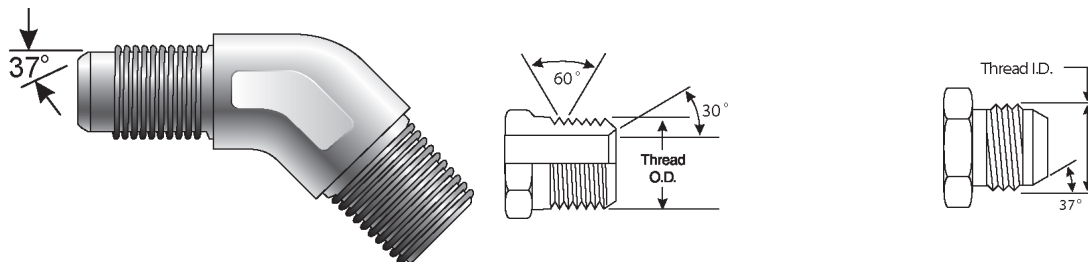

Male JIC 37° Flare to Male Pipe NPTF - 45°

For use up to SAE 100R2 maximum working pressure.

Part No.	Descr.	Prod. No.		
			"	"
G60497-0202	2MJ-2MP45	7259-09415	5/16-24	1/8-27
G60497-0302	3MJ-2MP45	7259-77975	3/8-24	1/8-27
G60497-0402	4MJ-2MP45	7259-10505	7/16-20	1/8-27
G60497-0404	4MJ-4MP45	7259-10825	7/16-20	1/4-18
G60497-0406	4MJ-6MP45	7259-34605	7/16-20	3/8-18
G60497-0408	4MJ-8MP45	7259-09425	7/16-20	1/2-14
G60497-0502	5MJ-2MP45	7259-11635	1/2-20	1/8-27
G60497-0504	5MJ-4MP45	7259-11265	1/2-20	1/4-18
G60497-0506	5MJ-6MP45	7259-07685	1/2-20	3/8-18
G60497-0602	6MJ-2MP45	7259-77985	9/16-18	1/8-27
G60497-0604	6MJ-4MP45	7259-10925	9/16-18	1/4-18
G60497-0606	6MJ-6MP45	7259-10715	9/16-18	3/8-18
G60497-0608	6MJ-8MP45	7259-11135	9/16-18	1/2-14
G60497-0612	6MJ-12MP45	7259-07315	9/16-18	3/4-14
G60497-0804	8MJ-4MP45	7259-77995	3/4-16	1/4-18
G60497-0806	8MJ-6MP45	7259-10695	3/4-16	3/8-18
G60497-0808	8MJ-8MP45	7259-10495	3/4-16	1/2-14
G60497-0812	8MJ-12MP45	7259-11395	3/4-16	3/4-14
G60497-1006	10MJ-6MP45	7259-11505	7/8-14	3/8-18
G60497-1008	10MJ-8MP45	7259-10395	7/8-14	1/2-14
G60497-1012	10MJ-12MP45	7259-34615	7/8-14	3/4-14
G60497-1208	12MJ-8MP45	7259-11375	1 1/16-12	1/2-14
G60497-1212	12MJ-12MP45	7259-10845	1 1/16-12	3/4-14
G60497-1216	12MJ-16MP45	7259-05775	1 1/16-12	1-11 1/2
G60497-1412	14MJ-12MP45	7259-09885	1 3/16-12	3/4-14
G60497-1608	16MJ-8MP45	7259-09435	1 5/16-12	1/2-14
G60497-1612	16MJ-12MP45	7259-11585	1 5/16-12	3/4-14
G60497-1616	16MJ-16MP45	7259-11035	1 5/16-12	1-11 1/2
G60497-1620	16MJ-20MP45	7259-07845	1 5/16-12	1 1/4-11 1/2
G60497-2016	20MJ-16MP45	7259-07985	1 5/8-12	1-11 1/2
G60497-2020	20MJ-20MP45	7259-11485	1 5/8-12	1 1/4-11 1/2
G60497-2024	20MJ-24MP45	7259-08105	1 5/8-12	1 1/2-11 1/2
G60497-2424	24MJ-24MP45	7259-11695	1 7/8-12	1 1/2-11 1/2
G60497-3232	32MJ-32MP45	7259-11675	2 1/2-12	2-11 1/2

- EQUIPMENT
- HOSE/CPLG. SELECTION
- G8K COUPLINGS
- GLOBALSPIRAL COUPLINGS
- STAINLESS STEEL SPIRAL
- MEGACRIMP COUPLINGS
- STAINLESS STEEL BRAID
- POWER CRIMP COUPLINGS
- FIELD ATTACHABLE G1 & G2 COUPLINGS
- FIELD ATTACHABLE C5 COUPLINGS
- C14 COUPLINGS
- GL COUPLINGS
- GLX COUPLINGS
- PCTS THERMOPLASTIC COUPLINGS
- POLARSEAL COUPLINGS (ACA)
- POLARSEAL II COUPLINGS (ACC)
- POLARSEAL II COUPLINGS (ACB)
- POWER STEERING
- ADAPTERS
- QUICK DISCONNECT COUPLERS
- BALL VALVES
- LIVE SWIVEL
- ASSEMBLY FABRICATION
- ACCESSORIES
- EQUIPMENT AND PARTS
- KITS
- AIR BRAKE HOSE ASSY
- BRASS