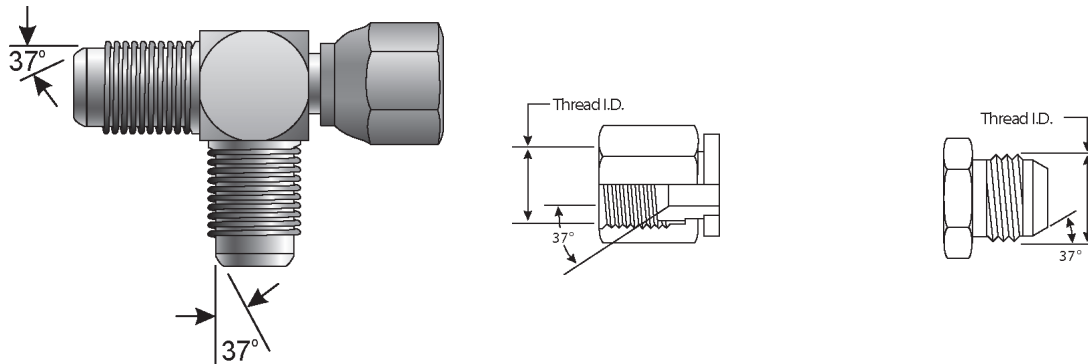

Male JIC 37° Flare to Female JIC 37° Flare Swivel to Male JIC 37° Flare - Tee

For use up to SAE 100R2 maximum working pressure.

Part No.	Descr.	Prod. No.			
			"	"	"
G60473-0404	4MJ-4FJX-4MJ	7259-24705	7/16-20	7/16-20	7/16-20
G60473-0505	5MJ-5FJX-5MJ	7259-77915	1/2-20	1/2-20	1/2-20
G60473-0606	6MJ-6FJX-6MJ	7259-24725	9/16-18	9/16-18	9/16-18
G60473-0808	8MJ-8FJX-8MJ	7259-24735	3/4-16	3/4-16	3/4-16
G60473-1010	10MJ-10FJX-10MJ	7259-24745	7/8-14	7/8-14	7/8-14
G60473-1212	12MJ-12FJX-12MJ	7259-24755	1 1/16-12	1 1/16-12	1 1/16-12
G60473-1414	14MJ-14FJX-14MJ	7259-08325	1 3/16-12	1 3/16-12	1 3/16-12
G60473-1616	16MJ-16FJX-16MJ	7259-24765	1 5/16-12	1 5/16-12	1 5/16-12
G60473-2020	20MJ-20FJX-20MJ	7259-77925	1 5/8-12	1 5/8-12	1 5/8-12
G60473-2424	24MJ-24FJX-24MJ	7259-07955	1 7/8-12	1 7/8-12	1 7/8-12
G60473-3232	32MJ-32FJX-32MJ	7259-09355	2 1/2-12	2 1/2-12	2 1/2-12

Male JIC 37° Flare to Male Pipe NPTF

For use up to SAE 100R2 maximum working pressure.

Part No.	Descr.	Prod. No.		
			"	"
G60490-0202	2MJ-2MP	7259-77935	5/16-24	1/8-27
G60490-0302	3MJ-2MP	7259-77945	3/8-24	1/8-27
G60490-0402	4MJ-2MP	7259-10085	7/16-20	1/8-27
G60490-0404	4MJ-4MP	7259-04195	7/16-20	1/4-18
G60490-0406	4MJ-6MP	7259-10385	7/16-20	3/8-18
G60490-0408	4MJ-8MP	7259-70455	7/16-20	1/2-14
G60490-0412	4MJ-12MP	7259-07215	7/16-20	3/4-14
G60490-0502	5MJ-2MP	7259-10995	1/2-20	1/8-27
G60490-0504	5MJ-4MP	7259-10415	1/2-20	1/4-18
G60490-0506	5MJ-6MP	7259-25665	1/2-20	3/8-18
G60490-0508	5MJ-8MP	7259-07835	1/2-20	1/2-14