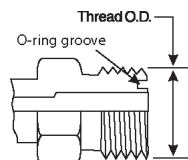

Female Flat-Face O-Ring Cap

For use up to SAE 100R2 maximum working pressure.

Part No.	Descr.	Prod. No.	
			"
G60701-0004	4FFOR-CAP	7253-32125	9/16-18
G60701-0006	6FFOR-CAP	7253-32135	11/16-16
G60701-0008	8FFOR-CAP	7253-32145	13/16-16
G60701-0010	10FFOR-CAP	7253-32155	1-14
G60701-0012	12FFOR-CAP	7253-32165	1 3/16-12
G60701-0016	16FFOR-CAP	7253-32175	1 7/16-12
G60701-0020	20FFOR-CAP	7253-32185	1 11/16-12
G60701-0024	24FFOR-CAP	7253-32195	2-12

Male Flat-Face O-Ring Plug

For use up to SAE 100R2 maximum working pressure.

Part No.	Descr.	Prod. No.	
			"
G60702-0004	4MFFOR-PLUG	7259-32045	9/16-18
G60702-0006	6MFFOR-PLUG	7259-32055	11/16-16
G60702-0008	8MFFOR-PLUG	7259-32065	13/16-16
G60702-0010	10MFFOR-PLUG	7259-32075	1-14
G60702-0012	12MFFOR-PLUG	7259-32085	1 3/16-12
G60702-0016	16MFFOR-PLUG	7259-32095	1 7/16-12
G60702-0020	20MFFOR-PLUG	7259-32105	1 11/16-12
G60702-0024	24MFFOR-PLUG	7259-32115	2-12
G60702-0032	32MFFOR-PLUG	7259-09655	2 1/2-12