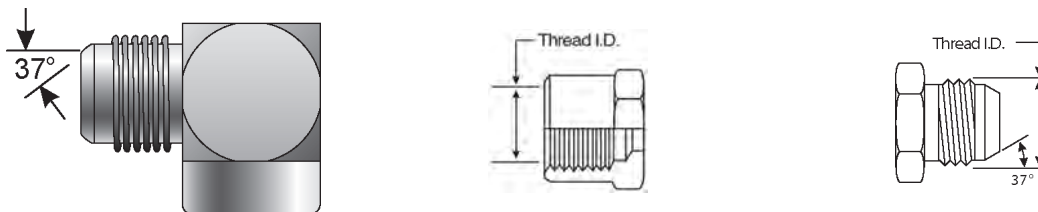

Male JIC 37° Flare to Female Pipe NPTF - 90°

For use up to SAE 100R2 maximum working pressure.

Part No.	Descr.	Prod. No.		
			"	"
G60514-0402	4MJ-2FP90	7259-25105	7/16-20	1/8-27
G60514-0404	4MJ-4FP90	7259-34785	7/16-20	1/4-18
G60514-0502	5MJ-2FP90	7259-07365	1/2-20	1/8-27
G60514-0504	5MJ-4FP90	7259-34805	1/2-20	1/4-18
G60514-0602	6MJ-2FP90	7259-09505	9/16-18	1/8-27
G60514-0604	6MJ-4FP90	7259-25115	9/16-18	1/4-18
G60514-0606	6MJ-6FP90	7259-34825	9/16-18	3/8-18
G60514-0608	6MJ-8FP90	7259-00405	9/16-18	1/2-14
G60514-0804	8MJ-4FP90	7259-09515	3/4-16	1/4-18
G60514-0806	8MJ-6FP90	7259-25125	3/4-16	3/8-18
G60514-0808	8MJ-8FP90	7259-34835	3/4-16	1/2-14
G60514-1008	10MJ-8FP90	7259-25135	7/8-14	1/2-14
G60514-1208	12MJ-8FP90	7259-34845	1 1/16-12	1/2-14
G60514-1212	12MJ-12FP90	7259-25145	1 1/16-12	3/4-14
G60514-1412	14MJ-12FP90	7259-09525	1 3/16-12	3/4-14
G60514-1616	16MJ-16FP90	7259-25155	1 5/16-12	1-11 1/2
G60514-2020	20MJ-20FP90	7259-34855	1 5/8-12	1 1/4-11 1/2
G60514-2424	24MJ-24FP90	7259-07725	1 7/8-12	1 1/2-11 1/2