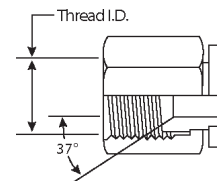

Female JIC 37° Flare Swivel to Female Pipe NPTF

For use up to SAE 100R2 maximum working pressure.

Part No.	Descr.	Prod. No.		
			"	"
G60530-0402	4FJX-2FP	7253-35045	7/16-20	1/8-27
G60530-0404	4FJX-4FP	7253-35055	7/16-20	1/4-18
G60530-0606	6FJX-6FP	7253-35075	9/16-18	3/8-18
G60530-0806	8FJX-6FP	7253-35095	3/4-16	3/8-18
G60530-0808	8FJX-8FP	7253-35105	3/4-16	1/2-14
G60530-1008	10FJX-8FP	7253-35115	7/8-14	1/2-14
G60530-1212	12FJX-12FP	7253-35125	1 1/16-12	3/4-14
G60530-1616	16FJX-16FP	7259-35135	1 5/16-12	1-11 1/2
G60530-2020	20FJX-20FP	7259-35145	1 5/8-12	1 1/4-11 1/2

- EQUIPMENT
- HOSE/CPLG. SELECTION
- G8K COUPLINGS
- GLOBALSPIRAL COUPLINGS
- STAINLESS STEEL SPIRAL
- MEGACRIMP COUPLINGS
- STAINLESS STEEL BRAID
- POWER CRIMP COUPLINGS
- FIELD ATTACHABLE G1 & G2 COUPLINGS
- FIELD ATTACHABLE C5 COUPLINGS
- C14 COUPLINGS
- GL COUPLINGS
- GLX COUPLINGS
- PCTS THERMOPLASTIC COUPLINGS
- POLARSEAL COUPLINGS (ACA)
- POLARSEAL II COUPLINGS (ACC)
- POLARSEAL II COUPLINGS (ACB)
- POWER STEERING
- ADAPTERS
- QUICK DISCONNECT COUPLERS
- BALL VALVES
- LIVE SWIVEL
- ASSEMBLY FABRICATION
- ACCESSORIES
- EQUIPMENT AND PARTS
- KITS
- AIR BRAKE HOSE ASSY
- BRASS