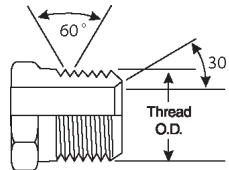

Female JIC 37° Flare Swivel to Male Pipe NPTF - 90°

For use up to SAE 100R2 maximum working pressure.

Part No.	Descr.	Prod. No.		
			"	"
G60524-0402	4FJX-2MP90	7253-34955	7/16-20	1/8-27
G60524-0404	4FJX-4MP90	7259-05325	7/16-20	1/4-18
G60524-0604	6FJX-4MP90	7253-34965	9/16-18	1/4-18
G60524-0606	6FJX-6MP90	7253-34975	9/16-18	3/8-18
G60524-0806	8FJX-6MP90	7253-34985	3/4-16	3/8-18
G60524-0808	8FJX-8MP90	7253-34995	3/4-16	1/2-14
G60524-1008	10FJX-8MP90	7253-35015	7/8-14	1/2-14
G60524-1212	12FJX-12MP90	7253-35025	1 1/16-12	3/4-14
G60524-1616	16FJX-16MP90	7259-35285	1 5/16-12	1-11 1/2
G60524-2020	20FJX-20MP90	7259-35295	1 5/8-12	1 1/4-11 1/2
G60524-2424	24FJX-24MP90	7259-35035	1 7/8-12	1 1/2-11 1/2