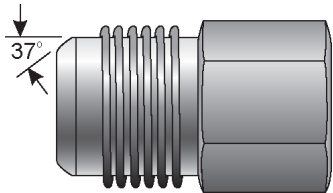

Male JIC 37° Flare to Female Pipe NPTF

For use up to SAE 100R2 maximum working pressure.

Part No.	Descr.	Prod. No.		
			"	"
G60510-0202	2MJ-2FP	7259-78015	5/16-24	1/8-27
G60510-0302	3MJ-2FP	7259-08515	3/8-24	1/8-27
G60510-0304	3MJ-4FP	7259-08525	3/8-24	1/4-18
G60510-0402	4MJ-2FP	7259-11165	7/16-20	1/8-27
G60510-0404	4MJ-4FP	7259-10965	7/16-20	1/4-18
G60510-0406	4MJ-6FP	7259-06915	7/16-20	3/8-18
G60510-0408	4MJ-8FP	7259-09475	7/16-20	1/2-14
G60510-0502	5MJ-2FP	7259-11665	1/2-20	1/8-27
G60510-0504	5MJ-4FP	7259-11615	1/2-20	1/4-18
G60510-0602	6MJ-2FP	7259-09485	9/16-18	1/8-27
G60510-0604	6MJ-4FP	7259-10515	9/16-18	1/4-18
G60510-0606	6MJ-6FP	7259-10685	9/16-18	3/8-18
G60510-0608	6MJ-8FP	7259-34715	9/16-18	1/2-14
G60510-0804	8MJ-4FP	7259-09495	3/4-16	1/4-18
G60510-0806	8MJ-6FP	7259-10945	3/4-16	3/8-18
G60510-0808	8MJ-8FP	7259-10605	3/4-16	1/2-14
G60510-0812	8MJ-12FP	7259-34725	3/4-16	3/4-14
G60510-1006	10MJ-6FP	7259-34735	7/8-14	3/8-18
G60510-1008	10MJ-8FP	7259-10805	7/8-14	1/2-14
G60510-1012	10MJ-12FP	7259-34745	7/8-14	3/4-14
G60510-1208	12MJ-8FP	7259-34755	1 1/16-12	1/2-14
G60510-1212	12MJ-12FP	7259-10675	1 1/16-12	3/4-14
G60510-1216	12MJ-16FP	7259-06655	1 1/16-12	1-11 1/2
G60510-1412	14MJ-12FP	7259-08345	1 3/16-12	3/4-14
G60510-1612	16MJ-12FP	7259-07005	1 5/16-12	3/4-14
G60510-1616	16MJ-16FP	7259-10985	1 5/16-12	1-11 1/2
G60510-1620	16MJ-20FP	7259-34765	1 5/16-12	1 1/4-11 1/2
G60510-2016	20MJ-16FP	7259-08535	1 5/8-12	1-11 1/2
G60510-2020	20MJ-20FP	7259-25925	1 5/8-12	1 1/4-11 1/2
G60510-2424	24MJ-24FP	7259-25935	1 7/8-12	1 1/2-11 1/2
G60510-3232	32MJ-32FP	7259-34775	2 1/2-12	2-11 1/2

- EQUIPMENT
- HOSE/CPLG. SELECTION
- G8K COUPLINGS
- GLOBALSPIRAL COUPLINGS
- STAINLESS STEEL SPIRAL
- MEGACRIMP COUPLINGS
- STAINLESS STEEL BRAID
- POWER CRIMP COUPLINGS
- FIELD ATTACHABLE G1 & G2 COUPLINGS
- FIELD ATTACHABLE C5 COUPLINGS
- C14 COUPLINGS
- GL COUPLINGS
- GLX COUPLINGS
- PCTS THERMOPLASTIC COUPLINGS
- POLARSEAL COUPLINGS (ACA)
- POLARSEAL II COUPLINGS (ACC)
- POLARSEAL II COUPLINGS (ACB)
- POWER STEERING
- ADAPTERS
- QUICK DISCONNECT COUPLERS
- BALL VALVES
- LIVE SWIVEL
- ASSEMBLY FABRICATION
- ACCESSORIES
- EQUIPMENT AND PARTS
- KITS
- AIR BRAKE HOSE ASSY
- BRASS