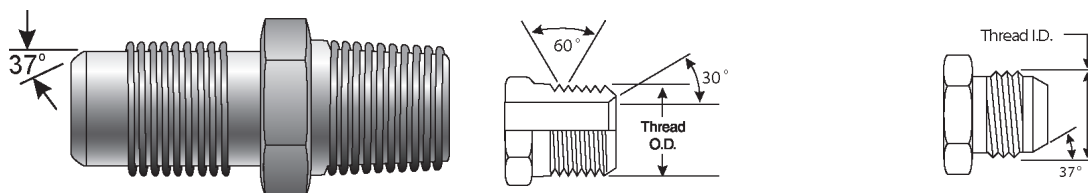

Male JIC 37° Flare to Female JIC 37° Flare Swivel to Male JIC 37° Flare - Tee

For use up to SAE 100R2 maximum working pressure.

Part No.	Descr.	Prod. No.			
			"	"	"
G60473-0404	4MJ-4FJX-4MJ	7259-24705	7/16-20	7/16-20	7/16-20
G60473-0505	5MJ-5FJX-5MJ	7259-77915	1/2-20	1/2-20	1/2-20
G60473-0606	6MJ-6FJX-6MJ	7259-24725	9/16-18	9/16-18	9/16-18
G60473-0808	8MJ-8FJX-8MJ	7259-24735	3/4-16	3/4-16	3/4-16
G60473-1010	10MJ-10FJX-10MJ	7259-24745	7/8-14	7/8-14	7/8-14
G60473-1212	12MJ-12FJX-12MJ	7259-24755	1 1/16-12	1 1/16-12	1 1/16-12
G60473-1414	14MJ-14FJX-14MJ	7259-08325	1 3/16-12	1 3/16-12	1 3/16-12
G60473-1616	16MJ-16FJX-16MJ	7259-24765	1 5/16-12	1 5/16-12	1 5/16-12
G60473-2020	20MJ-20FJX-20MJ	7259-77925	1 5/8-12	1 5/8-12	1 5/8-12
G60473-2424	24MJ-24FJX-24MJ	7259-07955	1 7/8-12	1 7/8-12	1 7/8-12
G60473-3232	32MJ-32FJX-32MJ	7259-09355	2 1/2-12	2 1/2-12	2 1/2-12

Male JIC 37° Flare to Male Pipe NPTF

For use up to SAE 100R2 maximum working pressure.

Part No.	Descr.	Prod. No.		
			"	"
G60490-0202	2MJ-2MP	7259-77935	5/16-24	1/8-27
G60490-0302	3MJ-2MP	7259-77945	3/8-24	1/8-27
G60490-0402	4MJ-2MP	7259-10085	7/16-20	1/8-27
G60490-0404	4MJ-4MP	7259-04195	7/16-20	1/4-18
G60490-0406	4MJ-6MP	7259-10385	7/16-20	3/8-18
G60490-0408	4MJ-8MP	7259-70455	7/16-20	1/2-14
G60490-0412	4MJ-12MP	7259-07215	7/16-20	3/4-14
G60490-0502	5MJ-2MP	7259-10995	1/2-20	1/8-27
G60490-0504	5MJ-4MP	7259-10415	1/2-20	1/4-18
G60490-0506	5MJ-6MP	7259-25665	1/2-20	3/8-18
G60490-0508	5MJ-8MP	7259-07835	1/2-20	1/2-14