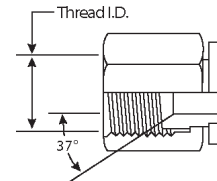

Female JIC 37° Flare Swivel to Male Pipe NPTF - 90°

For use up to SAE 100R2 maximum working pressure.

Part No.	Descr.	Prod. No.		
			"	"
G60524-0402	4FJX-2MP90	7253-34955	7/16-20	1/8-27
G60524-0404	4FJX-4MP90	7259-05325	7/16-20	1/4-18
G60524-0604	6FJX-4MP90	7253-34965	9/16-18	1/4-18
G60524-0606	6FJX-6MP90	7253-34975	9/16-18	3/8-18
G60524-0806	8FJX-6MP90	7253-34985	3/4-16	3/8-18
G60524-0808	8FJX-8MP90	7253-34995	3/4-16	1/2-14
G60524-1008	10FJX-8MP90	7253-35015	7/8-14	1/2-14
G60524-1212	12FJX-12MP90	7253-35025	1 1/16-12	3/4-14
G60524-1616	16FJX-16MP90	7259-35285	1 5/16-12	1-11 1/2
G60524-2020	20FJX-20MP90	7259-35295	1 5/8-12	1 1/4-11 1/2
G60524-2424	24FJX-24MP90	7259-35035	1 7/8-12	1 1/2-11 1/2