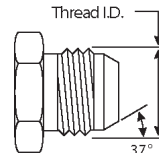

Male JIC 37° Flare to Female Pipe NPTF

For use up to SAE 100R2 maximum working pressure.

Part No.	Descr.	Prod. No.		
			"	"
G60510-0202	2MJ-2FP	7259-78015	5/16-24	1/8-27
G60510-0302	3MJ-2FP	7259-08515	3/8-24	1/8-27
G60510-0304	3MJ-4FP	7259-08525	3/8-24	1/4-18
G60510-0402	4MJ-2FP	7259-11165	7/16-20	1/8-27
G60510-0404	4MJ-4FP	7259-10965	7/16-20	1/4-18
G60510-0406	4MJ-6FP	7259-06915	7/16-20	3/8-18
G60510-0408	4MJ-8FP	7259-09475	7/16-20	1/2-14
G60510-0502	5MJ-2FP	7259-11665	1/2-20	1/8-27
G60510-0504	5MJ-4FP	7259-11615	1/2-20	1/4-18
G60510-0602	6MJ-2FP	7259-09485	9/16-18	1/8-27
G60510-0604	6MJ-4FP	7259-10515	9/16-18	1/4-18
G60510-0606	6MJ-6FP	7259-10685	9/16-18	3/8-18
G60510-0608	6MJ-8FP	7259-34715	9/16-18	1/2-14
G60510-0804	8MJ-4FP	7259-09495	3/4-16	1/4-18
G60510-0806	8MJ-6FP	7259-10945	3/4-16	3/8-18
G60510-0808	8MJ-8FP	7259-10605	3/4-16	1/2-14
G60510-0812	8MJ-12FP	7259-34725	3/4-16	3/4-14
G60510-1006	10MJ-6FP	7259-34735	7/8-14	3/8-18
G60510-1008	10MJ-8FP	7259-10805	7/8-14	1/2-14
G60510-1012	10MJ-12FP	7259-34745	7/8-14	3/4-14
G60510-1208	12MJ-8FP	7259-34755	1 1/16-12	1/2-14
G60510-1212	12MJ-12FP	7259-10675	1 1/16-12	3/4-14
G60510-1216	12MJ-16FP	7259-06655	1 1/16-12	1-11 1/2
G60510-1412	14MJ-12FP	7259-08345	1 3/16-12	3/4-14
G60510-1612	16MJ-12FP	7259-07005	1 5/16-12	3/4-14
G60510-1616	16MJ-16FP	7259-10985	1 5/16-12	1-11 1/2
G60510-1620	16MJ-20FP	7259-34765	1 5/16-12	1 1/4-11 1/2
G60510-2016	20MJ-16FP	7259-08535	1 5/8-12	1-11 1/2
G60510-2020	20MJ-20FP	7259-25925	1 5/8-12	1 1/4-11 1/2
G60510-2424	24MJ-24FP	7259-25935	1 7/8-12	1 1/2-11 1/2
G60510-3232	32MJ-32FP	7259-34775	2 1/2-12	2-11 1/2

- EQUIPMENT
- HOSE/CPLG. SELECTION
- G8K COUPLINGS
- GLOBALSPIRAL COUPLINGS
- STAINLESS STEEL SPIRAL
- MEGACRIMP COUPLINGS
- STAINLESS STEEL BRAID
- POWER CRIMP COUPLINGS
- FIELD ATTACHABLE G1 & G2 COUPLINGS
- FIELD ATTACHABLE C5 COUPLINGS
- C14 COUPLINGS
- GL COUPLINGS
- GLX COUPLINGS
- PCTS THERMOPLASTIC COUPLINGS
- POLARSEAL COUPLINGS (ACA)
- POLARSEAL II COUPLINGS (ACC)
- POLARSEAL II COUPLINGS (ACB)
- POWER STEERING
- ADAPTERS
- QUICK DISCONNECT COUPLERS
- BALL VALVES
- LIVE SWIVEL
- ASSEMBLY FABRICATION
- ACCESSORIES
- EQUIPMENT AND PARTS
- KITS
- AIR BRAKE HOSE ASSY
- BRASS