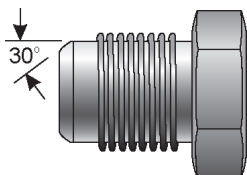

Male Komatsu Plug

Part No.	Descr.	Prod. No.		
			"	"
G65599-0004	4MK-PLUG	7253-65175	M14X1.5	
G65599-0006	6MK-PLUG	7253-65185	M18X1.5	
G65599-0008	8MK-PLUG	7253-65195	M22X1.5	
G65599-0010	10MK-PLUG	7253-65205	M24X1.5	
G65599-0012	12MK-PLUG	7253-65215	M30X1.5	
G65599-0016	16MK-PLUG	7253-65225	M33X1.5