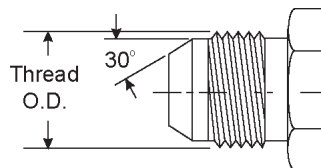

Male Komatsu Plug

Part No.	Descr.	Prod. No.		
			"	"
G65599-0004	4MK-PLUG	7253-65175	M14X1.5	
G65599-0006	6MK-PLUG	7253-65185	M18X1.5	
G65599-0008	8MK-PLUG	7253-65195	M22X1.5	
G65599-0010	10MK-PLUG	7253-65205	M24X1.5	
G65599-0012	12MK-PLUG	7253-65215	M30X1.5	
G65599-0016	16MK-PLUG	7253-65225	M33X1.5