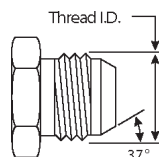

Male Komatsu to Male JIC 37° Flare

Part No.	Descr.	Prod. No.		
			"	"
G65750-0404	4MK-4MJ	7253-65825	M14X1.5	7/16-20
G65750-0606	6MK-6MJ	7253-65835	M18X1.5	9/16-18
G65750-0808	8MK-8MJ	7253-65845	M22X1.5	3/4-16
G65750-1010	10MK-10MJ	7253-65855	M24X1.5	7/8-14
G65750-1212	12MK-12MJ	7253-65865	M30X1.5	1 1/16-12
G65750-1616	16MK-16MJ	7253-65875	M33X1.5	1 5/16-12

- EQUIPMENT
- HOSE/CPLG. SELECTION
- G8K COUPLINGS
- GLOBALSPIRAL COUPLINGS
- STAINLESS STEEL SPIRAL
- MEGACRIMP COUPLINGS
- STAINLESS STEEL BRAID
- POWER CRIMP COUPLINGS
- FIELD ATTACHABLE G1 & G2 COUPLINGS
- FIELD ATTACHABLE C5 COUPLINGS
- C14 COUPLINGS
- GL COUPLINGS
- GLX COUPLINGS
- PCTS THERMOPLASTIC COUPLINGS
- POLARSEAL COUPLINGS (ACA)
- POLARSEAL II COUPLINGS (ACC)
- POLARSEAL II COUPLINGS (ACB)
- POWER STEERING
- ADAPTERS
- QUICK DISCONNECT COUPLERS
- BALL VALVES
- LIVE SWIVEL
- ASSEMBLY FABRICATION
- ACCESSORIES
- EQUIPMENT AND PARTS
- KITS
- AIR BRAKE HOSE ASSY
- BRASS