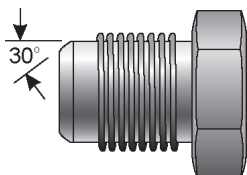

Male Komatsu Plug

Part No.	Descr.	Prod. No.	
			"
G65599-0004	4MK-PLUG	7253-65175	M14X1.5
G65599-0006	6MK-PLUG	7253-65185	M18X1.5
G65599-0008	8MK-PLUG	7253-65195	M22X1.5
G65599-0010	10MK-PLUG	7253-65205	M24X1.5
G65599-0012	12MK-PLUG	7253-65215	M30X1.5
G65599-0016	16MK-PLUG	7253-65225	M33X1.5