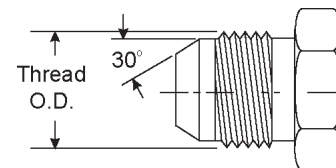

Male Komatsu to Male JIC 37° Flare

Part No.	Descr.	Prod. No.		
			"	"
G65750-0404	4MK-4MJ	7253-65825	M14X1.5	7/16-20
G65750-0606	6MK-6MJ	7253-65835	M18X1.5	9/16-18
G65750-0808	8MK-8MJ	7253-65845	M22X1.5	3/4-16
G65750-1010	10MK-10MJ	7253-65855	M24X1.5	7/8-14
G65750-1212	12MK-12MJ	7253-65865	M30X1.5	1 1/16-12
G65750-1616	16MK-16MJ	7253-65875	M33X1.5	1 5/16-12

- EQUIPMENT
- HOSE/CPLG. SELECTION
- G8K COUPLINGS
- GLOBALSPIRAL COUPLINGS
- STAINLESS STEEL SPIRAL
- MEGACRIMP COUPLINGS
- STAINLESS STEEL BRAID
- POWER CRIMP COUPLINGS
- FIELD ATTACHABLE G1 & G2 COUPLINGS
- FIELD ATTACHABLE C5 COUPLINGS
- C14 COUPLINGS
- GL COUPLINGS
- GLX COUPLINGS
- PCTS THERMOPLASTIC COUPLINGS
- POLARSEAL COUPLINGS (ACA)
- POLARSEAL II COUPLINGS (ACC)
- POLARSEAL II COUPLINGS (ACB)
- POWER STEERING
- ADAPTERS
- QUICK DISCONNECT COUPLERS
- BALL VALVES
- LIVE SWIVEL
- ASSEMBLY FABRICATION
- ACCESSORIES
- EQUIPMENT AND PARTS
- KITS
- AIR BRAKE HOSE ASSY
- BRASS