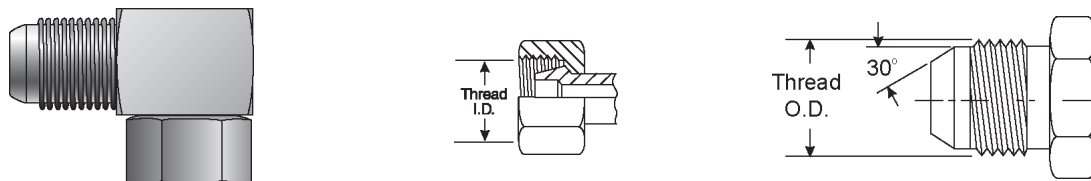

EQUIPMENT
HOSE/CPLG. SELECTION
G8K COUPLINGS
GLOBAL SPIRAL COUPLINGS
STAINLESS STEEL SPIRAL
MEGACRIMP COUPLINGS
STAINLESS STEEL BRAID
POWER CRIMP COUPLINGS
FIELD ATTACHABLE G1 & G2 COUPLINGS
FIELD ATTACHABLE C5 COUPLINGS
C14 COUPLINGS
GL COUPLINGS
GLX COUPLINGS
PCTS THERMOPLASTIC COUPLINGS
POLARSEAL COUPLINGS (ACA)
POLARSEAL II COUPLINGS (ACC)
POLARSEAL II COUPLINGS (ACB)
POWER STEERING
ADAPTERS
QUICK DISCONNECT COUPLERS
BALL VALVES
LIVE SWIVEL
ASSEMBLY FABRICATION
ACCESSORIES
EQUIPMENT AND PARTS
KITS
AIR BRAKE HOSE ASSY
BRASS

Male Komatsu to Female Komatsu - 90°

Part No.	Descr.	Prod. No.	Thread	
			"	"
G65800-0404	4MK-4FK90	7253-65945	M14X1.5	M14X1.5
G65800-0606	6MK-6FK90	7253-65965	M18X1.5	M18X1.5
G65800-0808	8MK-8FK90	7253-65975	M22X1.5	M22X1.5
G65800-1010	10MK-10FK90	7253-65985	M24X1.5	M24X1.5
G65800-1212	12MK-12FK90	7253-65995	M30X1.5	M30X1.5
G65800-1616	16MK-16FK90	7253-66005	M33X1.5	M33X1.5