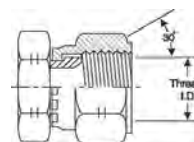

EQUIPMENT
HOSE/CPLG. SELECTION
G8K COUPLINGS
GLOBAL SPIRAL COUPLINGS
STAINLESS STEEL SPIRAL
MEGACRIMP COUPLINGS
STAINLESS STEEL BRAID
POWER CRIMP COUPLINGS
FIELD ATTACHABLE G1 & G2 COUPLINGS
FIELD ATTACHABLE C5 COUPLINGS
C14 COUPLINGS
GL COUPLINGS
GLX COUPLINGS
PCTS THERMOPLASTIC COUPLINGS
POLARSEAL COUPLINGS (ACA)
POLARSEAL II COUPLINGS (ACC)
POLARSEAL II COUPLINGS (ACB)
POWER STEERING
ADAPTERS
QUICK DISCONNECT COUPLERS
BALL VALVES
LIVE SWIVEL
ASSEMBLY FABRICATION
ACCESSORIES
EQUIPMENT AND PARTS
KITS
AIR BRAKE HOSE ASSY
BRASS

Female Japanese Industrial Standard to Male JIC 37° Flare - Continued

Part No.	Descr.	Prod. No.		
			"	"
G65100-0808	8FJIS-8MJ	7253-65075	1/2-14	3/4-16
G65100-1212	12FJIS-12MJ	7253-65085	3/4-14	1 1/16-12
G65100-1616	16FJIS-16MJ	7253-65095	1-11	1 5/16-12
G65100-2020	20FJIS-20MJ	7253-65105	1 1/4-11	1 5/8-12

Female Komatsu Cap

Part No.	Descr.	Prod. No.	
			"
G65597-0004	4FK-CAP	7253-65115	M14X1.5
G65597-0006	6FK-CAP	7253-65125	M18X1.5
G65597-0008	8FK-CAP	7253-65135	M22X1.5
G65597-0010	10FK-CAP	7253-65145	M24X1.5
G65597-0012	12FK-CAP	7253-65155	M30X1.5
G65597-0016	16FK-CAP	7253-65165	M33X1.5