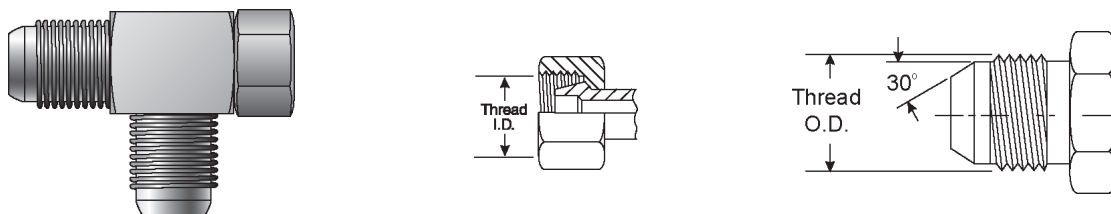

Male Komatsu to Female Komatsu to Male Komatsu - Tee

Part No.	Descr.	Prod. No.	Thread		
			"	"	"
G65950-0404	4MK-4FK-4MK	7253-65885	M14X1.5	M14X1.5	M14X1.5
G65950-0606	6MK-6FK-6MK	7253-65905	M18X1.5	M18X1.5	M18X1.5
G65950-0808	8MK-8FK-8MK	7253-65915	M22X1.5	M22X1.5	M22X1.5
G65950-1010	10MK-10FK-10MK	7253-65925	M24X1.5	M24X1.5	M24X1.5
G65950-1212	12MK-12FK-12MK	7253-65935	M30X1.5	M30X1.5	M30X1.5