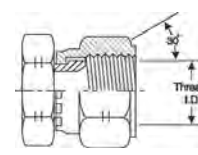

Female Komatsu to Male JIC 37° Flare

Part No.	Descr.	Prod. No.		
			"	"
G65600-0404	4FK-4MJ	7253-65235	M14X1.5	7/16-20
G65600-0606	6FK-6MJ	7253-65245	M18X1.5	9/16-18
G65600-0808	8FK-8MJ	7253-65255	M22X1.5	3/4-16
G65600-1010	10FK-10MJ	7253-65265	M24X1.5	7/8-14
G65600-1212	12FK-12MJ	7253-65275	M30X1.5	1 1/16-12
G65600-1616	16FK-16MJ	7253-65285	M33X1.5	1 5/16-12