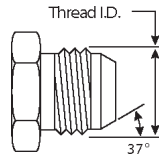

Female Komatsu to Male JIC 37° Flare

Part No.	Descr.	Prod. No.		
			"	"
G65600-0404	4FK-4MJ	7253-65235	M14X1.5	7/16-20
G65600-0606	6FK-6MJ	7253-65245	M18X1.5	9/16-18
G65600-0808	8FK-8MJ	7253-65255	M22X1.5	3/4-16
G65600-1010	10FK-10MJ	7253-65265	M24X1.5	7/8-14
G65600-1212	12FK-12MJ	7253-65275	M30X1.5	1 1/16-12
G65600-1616	16FK-16MJ	7253-65285	M33X1.5	1 5/16-12