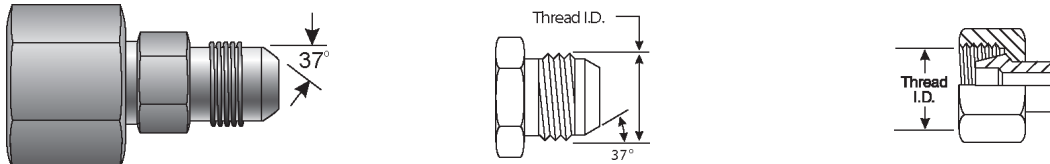

EQUIPMENT
HOSE/CPLG. SELECTION
G8K COUPLINGS
GLOBAL SPIRAL COUPLINGS
STAINLESS STEEL SPIRAL
MEGACRIMP COUPLINGS
STAINLESS STEEL BRAID
POWER CRIMP COUPLINGS
FIELD ATTACHABLE G1 & G2 COUPLINGS
FIELD ATTACHABLE C5 COUPLINGS
C14 COUPLINGS
GL COUPLINGS
GLX COUPLINGS
PCTS THERMOPLASTIC COUPLINGS
POLARSEAL COUPLINGS (ACA)
POLARSEAL II COUPLINGS (ACC)
POLARSEAL II COUPLINGS (ACB)
POWER STEERING
ADAPTERS
QUICK DISCONNECT COUPLERS
BALL VALVES
LIVE SWIVEL
ASSEMBLY FABRICATION
ACCESSORIES
EQUIPMENT AND PARTS
KITS
AIR BRAKE HOSE ASSY
BRASS

Male DIN 24° Cone - Heavy Series to Male JIC 37° Flare - Continued

Part No.	Descr.	Prod. No.		
			"	"
G63650-3824	38MDH-24MJ	7253-63325	M52X2.0	1 7/8-12

Female DIN 24° Cone Swivel - Heavy Series to Male JIC 37° Flare

Part No.	Descr.	Prod. No.		
			"	"
G63750-1004	10FDHX-4MJ	7253-15605	M18X1.5	7/16-20
G63750-1205	12FDHX-5MJ	7253-15615	M20X1.5	1/2-20
G63750-1206	12FDHX-6MJ	7253-64845	M20X1.5	9/16-18
G63750-1208	12FDHX-8MJ	7253-64855	M20X1.5	3/4-16
G63750-1210	12FDHX-10MJ	7253-64865	M20X1.5	7/8-14
G63750-1406	14FDHX-6MJ	7253-15625	M22X1.5	9/16-18
G63750-1608	16FDHX-8MJ	7253-15635	M24X1.5	3/4-16
G63750-2010	20FDHX-10MJ	7253-15645	M30X2.0	7/8-14
G63750-2512	25FDHX-12MJ	7253-15655	M36X2.0	1 1/16-12
G63750-3016	30FDHX-16MJ	7253-15665	M42X2.0	1 5/16-12
G63750-3820	38FDHX-20MJ	7253-15675	M52X2.0	1 5/8-12