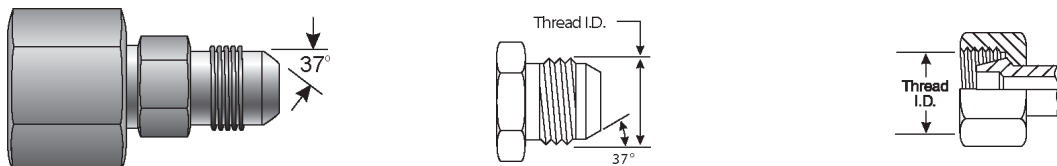

Female DIN 24° Cone Swivel - Light Series to Male JIC 37° Flare

Part No.	Descr.	Prod. No.		
			"	"
G63450-0604	6FDLX-4MJ	7253-64725	M12X1.5	7/16-20
G63450-0605	6FDLX-5MJ	7253-64735	M12X1.5	1/2-20
G63450-0804	8FDLX-4MJ	7253-15465	M14X1.5	7/16-20
G63450-0806	8FDLX-6MJ	7253-64755	M14X1.5	9/16-18
G63450-1006	10FDLX-6MJ	7253-15475	M16X1.5	9/16-18
G63450-1008	10FDLX-8MJ	7253-64775	M16X1.5	3/4-16
G63450-1206	12FDLX-6MJ	7253-15545	M18X1.5	9/16-18
G63450-1208	12FDLX-8MJ	7253-64795	M18X1.5	3/4-16
G63450-1210	12FDLX-10MJ	7253-64805	M18X1.5	7/8-14
G63450-1506	15FDLX-6MJ	7253-64815	M22X1.5	9/16-18
G63450-1508	15FDLX-8MJ	7253-15485	M22X1.5	3/4-16
G63450-1510	15FDLX-10MJ	7253-64835	M22X1.5	7/8-14
G63450-2212	22FDLX-12MJ	7253-15495	M30X2.0	1 1/16-12
G63450-2816	28FDLX-16MJ	7253-15505	M36X2.0	1 5/16-12