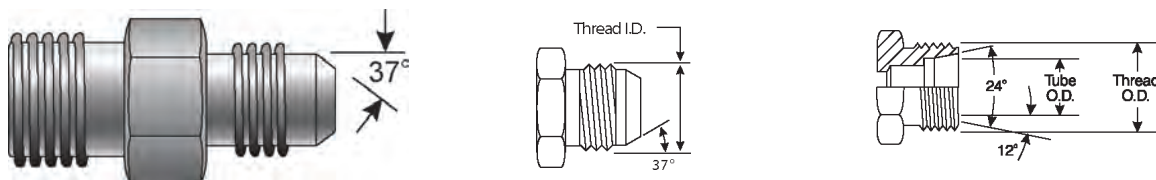

Male Metric with O-Ring to Male JIC 37° Flare - 90° - Continued

EQUIPMENT
HOSE/CPLG. SELECTION
G8K COUPLINGS
GLOBAL SPIRAL COUPLINGS
STAINLESS STEEL SPIRAL
MEGACRIMP COUPLINGS
STAINLESS STEEL BRAID
POWER CRIMP COUPLINGS
FIELD ATTACHABLE G1 & G2 COUPLINGS
FIELD ATTACHABLE C5 COUPLINGS
C14 COUPLINGS
GL COUPLINGS
GLX COUPLINGS
PCTS THERMOPLASTIC COUPLINGS
POLARSEAL COUPLINGS (ACA)
POLARSEAL II COUPLINGS (ACC)
POLARSEAL II COUPLINGS (ACB)
POWER STEERING
ADAPTERS
QUICK DISCONNECT COUPLERS
BALL VALVES
LIVE SWIVEL
ASSEMBLY FABRICATION
ACCESSORIES
EQUIPMENT AND PARTS
KITS
AIR BRAKE HOSE ASSY
BRASS

Part No.	Descr.	Prod. No.		
			"	"
G63160-1606	16MM-6MJ90	7253-65645	M16X1.5	9/16-18
G63160-1608	16MM-8MJ90	7253-65655	M16X1.5	3/4-16
G63160-1808	18MM-8MJ90	7253-65665	M18X1.5	3/4-16
G63160-1810	18MM-10MJ90	7253-65685	M18X1.5	7/8-14
G63160-2010	20MM-10MJ90	7253-65695	M20X1.5	7/8-14
G63160-2208	22MM-8MJ90	7253-65675	M22X1.5	3/4-16
G63160-2210	22MM-10MJ90	7253-65705	M22X1.5	7/8-14
G63160-2212	22MM-12MJ90	7253-65715	M22X1.5	1 1/16-12
G63160-2612	26MM-12MJ90	7253-65725	M26X1.5	1 1/16-12
G63160-2716	27MM-16MJ90	7253-65735	M27X2.0	1 5/16-12
G63160-3316	33MM-16MJ90	7253-65745	M33X2.0	1 5/16-12
G63160-4220	42MM-20MJ90	7253-65755	M42X2.0	1 5/8-12

Male DIN 24° Cone - Light Series to Male JIC 37° Flare

Part No.	Descr.	Prod. No.		
			"	"
G63350-0604	6MDL-4MJ	7253-63075	M12X1.5	7/16-20
G63350-0804	8MDL-4MJ	7253-15365	M14X1.5	7/16-20
G63350-0806	8MDL-6MJ	7253-63095	M14X1.5	9/16-18
G63350-1004	10MDL-4MJ	7253-63105	M16X1.5	7/16-20
G63350-1006	10MDL-6MJ	7253-15375	M16X1.5	9/16-18
G63350-1008	10MDL-8MJ	7253-63115	M16X1.5	3/4-16
G63350-1206	12MDL-6MJ	7253-15585	M18X1.5	9/16-18
G63350-1208	12MDL-8MJ	7253-63135	M18X1.5	3/4-16
G63350-1508	15MDL-8MJ	7253-15385	M22X1.5	3/4-16
G63350-1510	15MDL-10MJ	7253-63145	M22X1.5	7/8-14
G63350-1512	15MDL-12MJ	7253-63155	M22X1.5	1 1/16-12
G63350-1810	18MDL-10MJ	7253-15515	M26X1.5	7/8-14
G63350-1812	18MDL-12MJ	7253-63165	M26X1.5	1 1/16-12
G63350-2212	22MDL-12MJ	7253-15395	M30X2.0	1 1/16-12
G63350-2816	28MDL-16MJ	7253-15405	M36X2.0	1 5/16-12
G63350-3520	35MDL-20MJ	7253-63175	M45X2.0	1 5/8-12
G63350-4224	42MDL-24MJ	7253-63185	M52X2.0	1 7/8-12