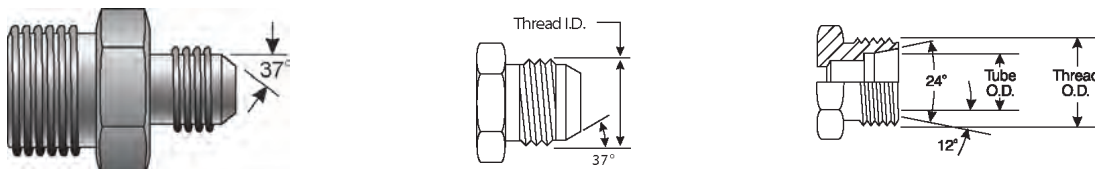

Male DIN 24° Cone - Heavy Series to Male JIC 37° Flare

Part No.	Descr.	Prod. No.		
			"	"
G63650-0604	6MDH-4MJ	7253-63195	M14X1.5	7/16-20
G63650-0804	8MDH-4MJ	7253-63205	M16X1.5	7/16-20
G63650-0806	8MDH-6MJ	7253-63215	M16X1.5	9/16-18
G63650-1004	10MDH-4MJ	7253-15415	M18X1.5	7/16-20
G63650-1008	10MDH-8MJ	7253-63225	M18X1.5	3/4-16
G63650-1206	12MDH-6MJ	7253-63235	M20X1.5	9/16-18
G63650-1208	12MDH-8MJ	7253-63245	M20X1.5	3/4-16
G63650-1210	12MDH-10MJ	7253-63255	M20X1.5	7/8-14
G63650-1406	14MDH-6MJ	7253-15425	M22X1.5	9/16-18
G63650-1408	14MDH-8MJ	7253-63265	M22X1.5	3/4-16
G63650-1608	16MDH-8MJ	7253-15435	M24X1.5	3/4-16
G63650-1610	16MDH-10MJ	7253-63285	M24X1.5	7/8-14
G63650-1612	16MDH-12MJ	7253-63275	M24X1.5	1 1/16-12
G63650-2010	20MDH-10MJ	7253-15525	M30X2.0	7/8-14
G63650-2012	20MDH-12MJ	7253-63295	M30X2.0	1 1/16-12
G63650-2512	25MDH-12MJ	7253-15445	M36X2.0	1 1/16-12
G63650-2516	25MDH-16MJ	7253-63305	M36X2.0	1 5/16-12
G63650-3016	30MDH-16MJ	7253-15455	M42X2.0	1 5/16-12
G63650-3820	38MDH-20MJ	7253-63315	M52X2.0	1 5/8-12

- EQUIPMENT
- HOSE/CPLG. SELECTION
- G8K COUPLINGS
- GLOBALSPIRAL COUPLINGS
- STAINLESS STEEL SPIRAL
- MEGACRIMP COUPLINGS
- STAINLESS STEEL BRAID
- POWER CRIMP COUPLINGS
- FIELD ATTACHABLE G1 & G2 COUPLINGS
- FIELD ATTACHABLE C5 COUPLINGS
- C14 COUPLINGS
- GL COUPLINGS
- GLX COUPLINGS
- PCTS THERMOPLASTIC COUPLINGS
- POLARSEAL COUPLINGS (ACA)
- POLARSEAL II COUPLINGS (ACC)
- POLARSEAL II COUPLINGS (ACB)
- POWER STEERING
- ADAPTERS
- QUICK DISCONNECT COUPLERS
- BALL VALVES
- LIVE SWIVEL
- ASSEMBLY FABRICATION
- ACCESSORIES
- EQUIPMENT AND PARTS
- KITS
- AIR BRAKE HOSE ASSY
- BRASS