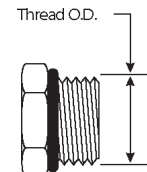

EQUIPMENT
HOSE/CPLG. SELECTION
G8K COUPLINGS
GLOBAL SPIRAL COUPLINGS
STAINLESS STEEL SPIRAL
MEGACRIMP COUPLINGS
STAINLESS STEEL BRAID
POWER CRIMP COUPLINGS
FIELD ATTACHABLE G1 & G2 COUPLINGS
FIELD ATTACHABLE C5 COUPLINGS
C14 COUPLINGS
GL COUPLINGS
GLX COUPLINGS
PCTS THERMOPLASTIC COUPLINGS
POLARSEAL COUPLINGS (ACA)
POLARSEAL II COUPLINGS (ACC)
POLARSEAL II COUPLINGS (ACB)
POWER STEERING
ADAPTERS
QUICK DISCONNECT COUPLERS
BALL VALVES
LIVE SWIVEL
ASSEMBLY FABRICATION
ACCESSORIES
EQUIPMENT AND PARTS
KITS
AIR BRAKE HOSE ASSY
BRASS

### Male Metric with O-Ring to Female Pipe NPTF

Part No.	Descr.	Prod. No.	Metric	
			"	"
G63120-1002	10MM-2FP	7253-62785	M10X1.0	1/8-27
G63120-1202	12MM-2FP	7253-62795	M12X1.5	1/8-27
G63120-1204	12MM-4FP	7253-62805	M12X1.5	1/4-18
G63120-1206	12MM-6FP	7253-62815	M12X1.5	3/8-18
G63120-1404	14MM-4FP	7253-62825	M14X1.5	1/4-18
G63120-1606	16MM-6FP	7253-62835	M16X1.5	3/8-18
G63120-1608	16MM-8FP	7253-62845	M16X1.5	1/2-14
G63120-1806	18MM-6FP	7253-62855	M18X1.5	3/8-18
G63120-1808	18MM-8FP	7253-62865	M18X1.5	1/2-14
G63120-2004	20MM-4FP	7253-62875	M20X1.5	1/4-18
G63120-2006	20MM-6FP	7253-62885	M20X1.5	3/8-18
G63120-2008	20MM-8FP	7253-62895	M20X1.5	1/2-14
G63120-2206	22MM-6FP	7253-62905	M22X1.5	3/8-18
G63120-2208	22MM-8FP	7253-62915	M22X1.5	1/2-14
G63120-2212	22MM-12FP	7253-62925	M22X1.5	3/4-14
G63120-2412	24MM-12FP	7253-62935	M24X1.5	3/4-14
G63120-2612	26MM-12FP	7253-62945	M26X1.5	3/4-14
G63120-2712	27MM-12FP	7253-62955	M27X2.0	3/4-14
G63120-3316	33MM-16FP	7253-62965	M33X2.0	1-11 1/2