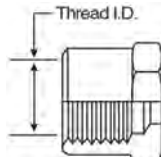

EQUIPMENT
HOSE/CPLG. SELECTION
G8K COUPLINGS
GLOBAL SPIRAL COUPLINGS
STAINLESS STEEL SPIRAL
MEGACRIMP COUPLINGS
STAINLESS STEEL BRAID
POWER CRIMP COUPLINGS
FIELD ATTACHABLE G1 & G2 COUPLINGS
FIELD ATTACHABLE C5 COUPLINGS
C14 COUPLINGS
GL COUPLINGS
GLX COUPLINGS
PCTS THERMOPLASTIC COUPLINGS
POLARSEAL COUPLINGS (ACA)
POLARSEAL II COUPLINGS (ACC)
POLARSEAL II COUPLINGS (ACB)
POWER STEERING
ADAPTERS
QUICK DISCONNECT COUPLERS
BALL VALVES
LIVE SWIVEL
ASSEMBLY FABRICATION
ACCESSORIES
EQUIPMENT AND PARTS
KITS
AIR BRAKE HOSE ASSY
BRASS

### Male Metric with O-Ring to Female Pipe NPTF

Part No.	Descr.	Prod. No.	Metric	
			"	"
G63120-1002	10MM-2FP	7253-62785	M10X1.0	1/8-27
G63120-1202	12MM-2FP	7253-62795	M12X1.5	1/8-27
G63120-1204	12MM-4FP	7253-62805	M12X1.5	1/4-18
G63120-1206	12MM-6FP	7253-62815	M12X1.5	3/8-18
G63120-1404	14MM-4FP	7253-62825	M14X1.5	1/4-18
G63120-1606	16MM-6FP	7253-62835	M16X1.5	3/8-18
G63120-1608	16MM-8FP	7253-62845	M16X1.5	1/2-14
G63120-1806	18MM-6FP	7253-62855	M18X1.5	3/8-18
G63120-1808	18MM-8FP	7253-62865	M18X1.5	1/2-14
G63120-2004	20MM-4FP	7253-62875	M20X1.5	1/4-18
G63120-2006	20MM-6FP	7253-62885	M20X1.5	3/8-18
G63120-2008	20MM-8FP	7253-62895	M20X1.5	1/2-14
G63120-2206	22MM-6FP	7253-62905	M22X1.5	3/8-18
G63120-2208	22MM-8FP	7253-62915	M22X1.5	1/2-14
G63120-2212	22MM-12FP	7253-62925	M22X1.5	3/4-14
G63120-2412	24MM-12FP	7253-62935	M24X1.5	3/4-14
G63120-2612	26MM-12FP	7253-62945	M26X1.5	3/4-14
G63120-2712	27MM-12FP	7253-62955	M27X2.0	3/4-14
G63120-3316	33MM-16FP	7253-62965	M33X2.0	1-11 1/2