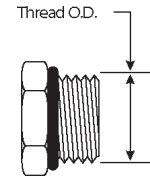

EQUIPMENT
HOSE/CPLG. SELECTION
G8K COUPLINGS
GLOBAL SPIRAL COUPLINGS
STAINLESS STEEL SPIRAL
MEGACRIMP COUPLINGS
STAINLESS STEEL BRAID
POWER CRIMP COUPLINGS
FIELD ATTACHABLE G1 & G2 COUPLINGS
FIELD ATTACHABLE C5 COUPLINGS
C14 COUPLINGS
GL COUPLINGS
GLX COUPLINGS
PCTS THERMOPLASTIC COUPLINGS
POLARSEAL COUPLINGS (ACA)
POLARSEAL II COUPLINGS (ACC)
POLARSEAL II COUPLINGS (ACB)
POWER STEERING
ADAPTERS
QUICK DISCONNECT COUPLERS
BALL VALVES
LIVE SWIVEL
ASSEMBLY FABRICATION
ACCESSORIES
EQUIPMENT AND PARTS
KITS
AIR BRAKE HOSE ASSY
BRASS

Male Metric with O-Ring to Female Pipe NPTF

Part No.	Descr.	Prod. No.	Metric	
			"	"
G63120-1002	10MM-2FP	7253-62785	M10X1.0	1/8-27
G63120-1202	12MM-2FP	7253-62795	M12X1.5	1/8-27
G63120-1204	12MM-4FP	7253-62805	M12X1.5	1/4-18
G63120-1206	12MM-6FP	7253-62815	M12X1.5	3/8-18
G63120-1404	14MM-4FP	7253-62825	M14X1.5	1/4-18
G63120-1606	16MM-6FP	7253-62835	M16X1.5	3/8-18
G63120-1608	16MM-8FP	7253-62845	M16X1.5	1/2-14
G63120-1806	18MM-6FP	7253-62855	M18X1.5	3/8-18
G63120-1808	18MM-8FP	7253-62865	M18X1.5	1/2-14
G63120-2004	20MM-4FP	7253-62875	M20X1.5	1/4-18
G63120-2006	20MM-6FP	7253-62885	M20X1.5	3/8-18
G63120-2008	20MM-8FP	7253-62895	M20X1.5	1/2-14
G63120-2206	22MM-6FP	7253-62905	M22X1.5	3/8-18
G63120-2208	22MM-8FP	7253-62915	M22X1.5	1/2-14
G63120-2212	22MM-12FP	7253-62925	M22X1.5	3/4-14
G63120-2412	24MM-12FP	7253-62935	M24X1.5	3/4-14
G63120-2612	26MM-12FP	7253-62945	M26X1.5	3/4-14
G63120-2712	27MM-12FP	7253-62955	M27X2.0	3/4-14
G63120-3316	33MM-16FP	7253-62965	M33X2.0	1-11 1/2