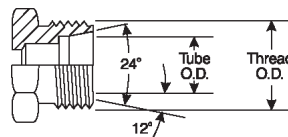

Male DIN 24° Cone - Heavy Series Plug

Part No.	Descr.	Prod. No.	
			"
G64794-0008	8MDH-PLUG	7253-64535	M16X1.5
G64794-0010	10MDH-PLUG	7253-64545	M18X1.5
G64794-0012	12MDH-PLUG	7253-64555	M20X1.5
G64794-0014	14MDH-PLUG	7253-64565	M22X1.5
G64794-0016	16MDH-PLUG	7253-64575	M24X1.5
G64794-0020	20MDH-PLUG	7253-64585	M30X2.0
G64794-0025	25MDH-PLUG	7253-64595	M36X2.0
G64794-0030	30MDH-PLUG	7253-64605	M42X2.0
G64794-0038	38MDH-PLUG	7253-64615	M52X2.0

- EQUIPMENT
- HOSE/CPLG. SELECTION
- G8K COUPLINGS
- GLOBALSPIRAL COUPLINGS
- STAINLESS STEEL SPIRAL
- MEGACRIMP COUPLINGS
- STAINLESS STEEL BRAID
- POWER CRIMP COUPLINGS
- FIELD ATTACHABLE G1 & G2 COUPLINGS
- FIELD ATTACHABLE C5 COUPLINGS
- C14 COUPLINGS
- GL COUPLINGS
- GLX COUPLINGS
- PCTS THERMOPLASTIC COUPLINGS
- POLARSEAL COUPLINGS (ACA)
- POLARSEAL II COUPLINGS (ACC)
- POLARSEAL II COUPLINGS (ACB)
- POWER STEERING
- **ADAPTERS**
- QUICK DISCONNECT COUPLERS
- BALL VALVES
- LIVE SWIVEL
- ASSEMBLY FABRICATION
- ACCESSORIES
- EQUIPMENT AND PARTS
- KITS
- AIR BRAKE HOSE ASSY
- BRASS