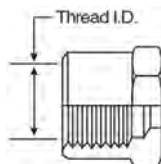

Male Pipe NPTF to Female Pipe NPTF - 90°

For use up to SAE 100R2 maximum working pressure.

Part No.	Descr.	Prod. No.		
			"	"
G60136-0202	2MP-2FP90	7259-24105	1/8-27	1/8-27
G60136-0204	2MP-4FP90	7259-32835	1/8-27	1/4-18
G60136-0402	4MP-2FP90	7259-32845	1/4-18	1/8-27
G60136-0404	4MP-4FP90	7259-24115	1/4-18	1/4-18
G60136-0406	4MP-6FP90	7259-32855	1/4-18	3/8-18
G60136-0604	6MP-4FP90	7259-32865	3/8-18	1/4-18
G60136-0606	6MP-6FP90	7259-24125	3/8-18	3/8-18
G60136-0608	6MP-8FP90	7259-32875	3/8-18	1/2-14
G60136-0804	8MP-4FP90	7259-08655	1/2-14	1/4-18
G60136-0806	8MP-6FP90	7259-32885	1/2-14	3/8-18
G60136-0808	8MP-8FP90	7259-24135	1/2-14	1/2-14
G60136-0812	8MP-12FP90	7259-32895	1/2-14	3/4-14
G60136-1208	12MP-8FP90	7259-32905	3/4-14	1/2-14