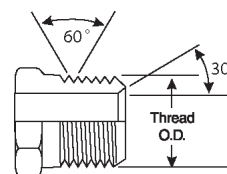

Male Pipe NPTF to Female Pipe Swivel NPSM - 90°

For use up to SAE 100R2 maximum working pressure.

Part No.	Descr.	Prod. No.		
			"	"
G60144-0202	2MP-2FPX90	7259-08305	1/8-27	1/8-27
G60144-0204	2MP-4FPX90	7259-00415	1/8-27	1/4-18
G60144-0402	4MP-2FPX90	7259-05565	1/4-18	1/8-27
G60144-0404	4MP-4FPX90	7259-02135	1/4-18	1/4-18
G60144-0406	4MP-6FPX90	7259-10705	1/4-18	3/8-18