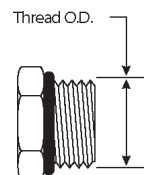

Male O-Ring Boss Plug

For use up to SAE 100R2 maximum working pressure.

Part No.	Descr.	Prod. No.	
			"
G60250-0002	2MB-PLUG	7259-05415	5/16-24
G60250-0003	3MB-PLUG	7259-05255	3/8-24
G60250-0004	4MB-PLUG	7259-22975	7/16-20
G60250-0005	5MB-PLUG	7259-22985	1/2-20
G60250-0006	6MB-PLUG	7259-22995	9/16-18
G60250-0008	8MB-PLUG	7259-23005	3/4-16
G60250-0010	10MB-PLUG	7259-23015	7/8-14
G60250-0012	12MB-PLUG	7259-23025	1 1/16-12
G60250-0014	14MB-PLUG	7259-23035	1 3/16-12
G60250-0016	16MB-PLUG	7259-23045	1 5/16-12
G60250-0020	20MB-PLUG	7259-23055	1 5/8-12
G60250-0024	24MB-PLUG	7259-05185	1 7/8-12
G60250-0032	32MB-PLUG	7259-07615	2 1/2-12

EQUIPMENT
HOSE/CPLG. SELECTION
G8K COUPLINGS
GLOBAL SPIRAL COUPLINGS
STAINLESS STEEL SPIRAL
MEGACRIMP COUPLINGS
STAINLESS STEEL BRAID
POWER CRIMP COUPLINGS
FIELD ATTACHABLE G1 & G2 COUPLINGS
FIELD ATTACHABLE C5 COUPLINGS
C14 COUPLINGS
GL COUPLINGS
GLX COUPLINGS
PCTS THERMOPLASTIC COUPLINGS
POLARSEAL COUPLINGS (ACA)
POLARSEAL II COUPLINGS (ACC)
POLARSEAL II COUPLINGS (ACB)
POWER STEERING
ADAPTERS
QUICK DISCONNECT COUPLERS
BALL VALVES
LIVE SWIVEL
ASSEMBLY FABRICATION
ACCESSORIES
EQUIPMENT AND PARTS
KITS
AIR BRAKE HOSE ASSY
BRASS