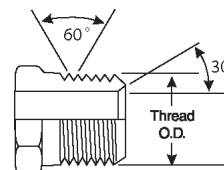

EQUIPMENT
HOSE/CPLG. SELECTION
G8K COUPLINGS
GLOBAL SPIRAL COUPLINGS
STAINLESS STEEL SPIRAL
MEGACRIMP COUPLINGS
STAINLESS STEEL BRAID
POWER CRIMP COUPLINGS
FIELD ATTACHABLE G1 & G2 COUPLINGS
FIELD ATTACHABLE C5 COUPLINGS
C14 COUPLINGS
GL COUPLINGS
GLX COUPLINGS
PCTS THERMOPLASTIC COUPLINGS
POLARSEAL COUPLINGS (ACA)
POLARSEAL II COUPLINGS (ACC)
POLARSEAL II COUPLINGS (ACB)
POWER STEERING
ADAPTERS
QUICK DISCONNECT COUPLERS
BALL VALVES
LIVE SWIVEL
ASSEMBLY FABRICATION
ACCESSORIES
EQUIPMENT AND PARTS
KITS
AIR BRAKE HOSE ASSY
BRASS

Male Pipe NPTF to Male Pipe NPTF - Continued

Part No.	Descr.	Prod. No.		
			"	"
G60110-2420	24MP-20MP	7259-08125	1 1/2-11 1/2	1 1/4-11 1/2
G60110-2424	24MP-24MP	7259-23825	1 1/2-11 1/2	1 1/2-11 1/2
G60110-3224	32MP-24MP	7259-08555	2-11 1/2	1 1/2-11 1/2
G60110-3232	32MP-32MP	7259-23835	2-11 1/2	2-11 1/2

Male Pipe NPTF to Male Pipe NPTF - 90°

For use up to SAE 100R2 maximum working pressure.

Part No.	Descr.	Prod. No.		
			"	"
G60115-0202	2MP-2MP90	7259-25205	1/8-27	1/8-27
G60115-0404	4MP-4MP90	7259-25215	1/4-18	1/4-18
G60115-0604	6MP-4MP90	7259-70755	3/8-18	1/4-18
G60115-0606	6MP-6MP90	7259-25225	3/8-18	3/8-18
G60115-0804	8MP-4MP90	7259-08565	1/2-14	1/4-18
G60115-0806	8MP-6MP90	7259-70855	1/2-14	3/8-18
G60115-0808	8MP-8MP90	7259-25235	1/2-14	1/2-14
G60115-1208	12MP-8MP90	7259-05725	3/4-14	1/2-14
G60115-1212	12MP-12MP90	7259-25245	3/4-14	3/4-14
G60115-1612	16MP-12MP90	7259-09835	1-11 1/2	3/4-14
G60115-1616	16MP-16MP90	7259-25255	1-11 1/2	1-11 1/2
G60115-2020	20MP-20MP90	7259-08575	1 1/4-11 1/2	1 1/4-11 1/2
G60115-2424	24MP-24MP90	7259-07155	1 1/2-11 1/2	1 1/2-11 1/2