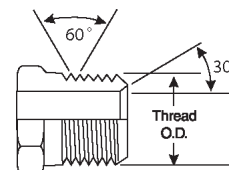

Male Pipe NPTF to Female Pipe NPTF Reducer Bushing - Short

For use up to SAE 100R2 maximum working pressure.

Part No.	Descr.	Prod. No.		
			"	"
G60130-0402	4MP-2FPS	7259-22595	1/4-18	1/8-27
G60130-0602	6MP-2FPS	7259-22605	3/8-18	1/8-27
G60130-0604	6MP-4FPS	7259-22615	3/8-18	1/4-18
G60130-0802	8MP-2FPS	7259-05815	1/2-14	1/8-27