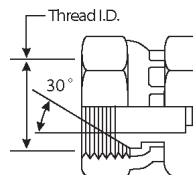

Female Pipe Swivel NPSM - Tee

For use up to SAE 100R2 maximum working pressure.

Part No.	Descr.	Prod. No.			
			"	"	"
G60184-0202	2FPX-2FPX-2FPX	7253-33165	1/8-27	1/8-27	1/8-27
G60184-0404	4FPX-4FPX-4FPX	7253-33175	1/4-18	1/4-18	1/4-18
G60184-0606	6FPX-6FPX-6FPX	7253-33185	3/8-18	3/8-18	3/8-18
G60184-0808	8FPX-8FPX-8FPX	7259-33195	1/2-14	1/2-14	1/2-14
G60184-1212	12FPX-12FPX-12FPX	7259-33205	3/4-14	3/4-14	3/4-14
G60184-1616	16FPX-16FPX-16FPX	7253-33215	1-11 1/2	1-11 1/2	1-11 1/2
G60184-2020	20FPX-20FPX-20FPX	7253-33225	1 1/4-11 1/2	1 1/4-11 1/2	1 1/4-11 1/2

EQUIPMENT
HOSE/CPLG. SELECTION
G8K COUPLINGS
GLOBAL SPIRAL COUPLINGS
STAINLESS STEEL SPIRAL
MEGACRIMP COUPLINGS
STAINLESS STEEL BRAID
POWER CRIMP COUPLINGS
FIELD ATTACHABLE G1 & G2 COUPLINGS
FIELD ATTACHABLE C5 COUPLINGS
C14 COUPLINGS
GL COUPLINGS
GLX COUPLINGS
PCTS THERMOPLASTIC COUPLINGS
POLARSEAL COUPLINGS (ACA)
POLARSEAL II COUPLINGS (ACC)
POLARSEAL II COUPLINGS (ACB)
POWER STEERING
ADAPTERS
QUICK DISCONNECT COUPLERS
BALL VALVES
LIVE SWIVEL
ASSEMBLY FABRICATION
ACCESSORIES
EQUIPMENT AND PARTS
KITS
AIR BRAKE HOSE ASSY
BRASS