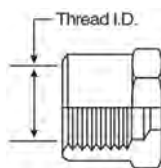

Male Pipe NPTF to Female Pipe NPTF Reducer Bushing - Short

For use up to SAE 100R2 maximum working pressure.

Part No.	Descr.	Prod. No.		
			"	"
G60130-0402	4MP-2FPS	7259-22595	1/4-18	1/8-27
G60130-0602	6MP-2FPS	7259-22605	3/8-18	1/8-27
G60130-0604	6MP-4FPS	7259-22615	3/8-18	1/4-18
G60130-0802	8MP-2FPS	7259-05815	1/2-14	1/8-27