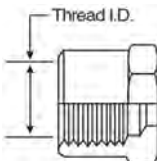

Male Pipe NPTF to Female Pipe NPTF Reducer Bushing - Short - Continued

Part No.	Descr.	Prod. No.		
			"	"
G60130-0804	8MP-4FPS	7259-22635	1/2-14	1/4-18
G60130-0806	8MP-6FPS	7259-22645	1/2-14	3/8-18
G60130-1202	12MP-2FPS	7259-07335	3/4-14	1/8-27
G60130-1204	12MP-4FPS	7259-22665	3/4-14	1/4-18
G60130-1206	12MP-6FPS	7259-22675	3/4-14	3/8-18
G60130-1208	12MP-8FPS	7259-22685	3/4-14	1/2-14
G60130-1602	16MP-2FPS	7259-08585	1-11 1/2	1/8-27
G60130-1604	16MP-4FPS	7259-05355	1-11 1/2	1/4-18
G60130-1606	16MP-6FPS	7259-06665	1-11 1/2	3/8-18
G60130-1608	16MP-8FPS	7259-22725	1-11 1/2	1/2-14
G60130-1612	16MP-12FPS	7259-22735	1-11 1/2	3/4-14
G60130-2004	20MP-4FPS	7259-07475	1 1/4-11 1/2	1/4-18
G60130-2008	20MP-8FPS	7259-05525	1 1/4-11 1/2	1/2-14
G60130-2012	20MP-12FPS	7259-22755	1 1/4-11 1/2	3/4-14
G60130-2016	20MP-16FPS	7259-22765	1 1/4-11 1/2	1-11 1/2
G60130-2412	24MP-12FPS	7259-22785	1 1/2-11 1/2	3/4-14
G60130-2416	24MP-16FPS	7259-22795	1 1/2-11 1/2	1-11 1/2
G60130-2420	24MP-20FPS	7259-22805	1 1/2-11 1/2	1 1/4-11 1/2
G60130-3220	32MP-20FPS	7259-05425	2-11 1/2	1 1/4-11 1/2
G60130-3224	32MP-24FPS	7259-32825	2-11 1/2	1 1/2-11 1/2

Male Pipe NPTF to Female Pipe NPTF Increasing Bushing - Long

For use up to SAE 100R2 maximum working pressure.

Part No.	Descr.	Prod. No.		
			"	"
G60132-0204	2MP-4FPL	7259-25365	1/8-27	1/4-18
G60132-0206	2MP-6FPL	7259-08365	1/8-27	3/8-18
G60132-0402	4MP-2FPL	7259-08615	1/4-18	1/8-27
G60132-0404	4MP-4FPL	7259-00475	1/4-18	1/4-18
G60132-0406	4MP-6FPL	7259-25385	1/4-18	3/8-18
G60132-0408	4MP-8FPL	7259-05515	1/4-18	1/2-14
G60132-0604	6MP-4FPL	7259-05025	3/8-18	1/4-18
G60132-0606	6MP-6FPL	7259-00535	3/8-18	3/8-18
G60132-0608	6MP-8FPL	7259-25415	3/8-18	1/2-14
G60132-0808	8MP-8FPL	7259-05175	1/2-14	1/2-14
G60132-0812	8MP-12FPL	7259-25435	1/2-14	3/4-14
G60132-0816	8MP-16FPL	7259-07755	1/2-14	1-11 1/2
G60132-1208	12MP-8FPL	7259-00315	3/4-14	1/2-14
G60132-1212	12MP-12FPL	7259-06545	3/4-14	3/4-14
G60132-1216	12MP-16FPL	7259-25455	3/4-14	1-11 1/2
G60132-1612	16MP-12FPL	7259-05735	1-11 1/2	3/4-14
G60132-1616	16MP-16FPL	7259-08635	1-11 1/2	1-11 1/2
G60132-1620	16MP-20FPL	7259-25475	1-11 1/2	1 1/4-11 1/2
G60132-1624	16MP-24FPL	7259-08645	1-11 1/2	1 1/2-11 1/2
G60132-2020	20MP-20FPL	7259-07345	1 1/4-11 1/2	1 1/4-11 1/2

- EQUIPMENT
- HOSE/CPLG. SELECTION
- G8K COUPLINGS
- GLOBAL SPIRAL COUPLINGS
- STAINLESS STEEL SPIRAL
- MEGACRIMP COUPLINGS
- STAINLESS STEEL BRAID
- POWER CRIMP COUPLINGS
- FIELD ATTACHABLE G1 & G2 COUPLINGS
- FIELD ATTACHABLE C5 COUPLINGS
- C14 COUPLINGS
- GL COUPLINGS
- GLX COUPLINGS
- PCTS THERMOPLASTIC COUPLINGS
- POLARSEAL COUPLINGS (ACA)
- POLARSEAL II COUPLINGS (ACC)
- POLARSEAL II COUPLINGS (ACB)
- POWER STEERING
- ADAPTERS
- QUICK DISCONNECT COUPLERS
- BALL VALVES
- LIVE SWIVEL
- ASSEMBLY FABRICATION
- ACCESSORIES
- EQUIPMENT AND PARTS
- KITS
- AIR BRAKE HOSE ASSY
- BRASS