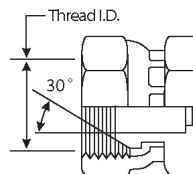

Female Pipe NPTF to Female Pipe Swivel NPSM

For use up to SAE 100R2 maximum working pressure.

Part No.	Descr.	Prod. No.		
			"	"
G60160-0202	2FP-2FPX	7259-33065	1/8-27	1/8-27
G60160-0204	2FP-4FPX	7259-00435	1/8-27	1/4-18
G60160-0402	4FP-2FPX	7259-07515	1/4-18	1/8-27
G60160-0404	4FP-4FPX	7259-00795	1/4-18	1/4-18