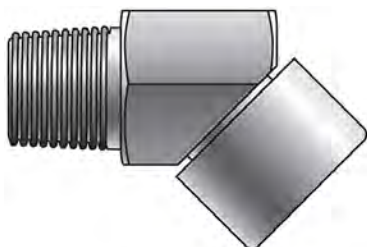

EQUIPMENT
HOSE/CPLG. SELECTION
G8K COUPLINGS
GLOBAL SPIRAL COUPLINGS
STAINLESS STEEL SPIRAL
MEGACRIMP COUPLINGS
STAINLESS STEEL BRAID
POWER CRIMP COUPLINGS
FIELD ATTACHABLE G1 & G2 COUPLINGS
FIELD ATTACHABLE C5 COUPLINGS
C14 COUPLINGS
GL COUPLINGS
GLX COUPLINGS
PCTS THERMOPLASTIC COUPLINGS
POLARSEAL COUPLINGS (ACA)
POLARSEAL II COUPLINGS (ACC)
POLARSEAL II COUPLINGS (ACB)
POWER STEERING
ADAPTERS
QUICK DISCONNECT COUPLERS
BALL VALVES
LIVE SWIVEL
ASSEMBLY FABRICATION
ACCESSORIES
EQUIPMENT AND PARTS
KITS
AIR BRAKE HOSE ASSY
BRASS

Male Pipe NPTF to Female Pipe NPTF Increasing Bushing - Long - Continued

Part No.	Descr.	Prod. No.		
			"	"
G60132-2024	20MP-24FPL	7259-25495	1 1/4-11 1/2	1 1/2-11 1/2
G60132-2432	24MP-32FPL	7259-07765	1 1/2-11 1/2	2-11 1/2

Female Pipe NPTF to Male Pipe NPTF - 45°

For use up to SAE 100R2 maximum working pressure.

Part No.	Descr.	Prod. No.		
			"	"
G60134-0606	6FP-6MP45	7259-50465	3/8-18	3/8-18
G60134-0808	8FP-8MP45	7259-50475	1/2-14	1/2-14