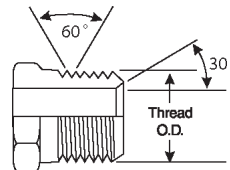

Male Pipe NPTF to Male Pipe NPTF

For use up to SAE 100R2 maximum working pressure.

Part No.	Descr.	Prod. No.		
			"	"
G60110-0202	2MP-2MP	7259-23695	1/8-27	1/8-27
G60110-0402	4MP-2MP	7259-23705	1/4-18	1/8-27
G60110-0404	4MP-4MP	7259-23715	1/4-18	1/4-18
G60110-0602	6MP-2MP	7259-06455	3/8-18	1/8-27
G60110-0604	6MP-4MP	7259-23725	3/8-18	1/4-18
G60110-0606	6MP-6MP	7259-23735	3/8-18	3/8-18
G60110-0804	8MP-4MP	7259-23745	1/2-14	1/4-18
G60110-0806	8MP-6MP	7259-23755	1/2-14	3/8-18
G60110-0808	8MP-8MP	7259-23765	1/2-14	1/2-14
G60110-1204	12MP-4MP	7259-07405	3/4-14	1/4-18
G60110-1206	12MP-6MP	7259-06395	3/4-14	3/8-18
G60110-1208	12MP-8MP	7259-23775	3/4-14	1/2-14
G60110-1212	12MP-12MP	7259-23785	3/4-14	3/4-14
G60110-1606	16MP-6MP	7259-07325	1-11 1/2	3/8-18
G60110-1608	16MP-8MP	7259-06235	1-11 1/2	1/2-14
G60110-1612	16MP-12MP	7259-23795	1-11 1/2	3/4-14
G60110-1616	16MP-16MP	7259-23805	1-11 1/2	1-11 1/2
G60110-2012	20MP-12MP	7259-08015	1 1/4-11 1/2	3/4-14
G60110-2016	20MP-16MP	7259-05875	1 1/4-11 1/2	1-11 1/2
G60110-2020	20MP-20MP	7259-23815	1 1/4-11 1/2	1 1/4-11 1/2
G60110-2412	24MP-12MP	7259-08545	1 1/2-11 1/2	3/4-14
G60110-2416	24MP-16MP	7259-08025	1 1/2-11 1/2	1-11 1/2

- EQUIPMENT
- HOSE/CPLG. SELECTION
- G8K COUPLINGS
- GLOBALSPIRAL COUPLINGS
- STAINLESS STEEL SPIRAL
- MEGACRIMP COUPLINGS
- STAINLESS STEEL BRAID
- POWER CRIMP COUPLINGS
- FIELD ATTACHABLE G1 & G2 COUPLINGS
- FIELD ATTACHABLE C5 COUPLINGS
- C14 COUPLINGS
- GL COUPLINGS
- GLX COUPLINGS
- PCTS THERMOPLASTIC COUPLINGS
- POLARSEAL COUPLINGS (ACA)
- POLARSEAL II COUPLINGS (ACC)
- POLARSEAL II COUPLINGS (ACB)
- POWER STEERING
- **ADAPTERS**
- QUICK DISCONNECT COUPLERS
- BALL VALVES
- LIVE SWIVEL
- ASSEMBLY FABRICATION
- ACCESSORIES
- EQUIPMENT AND PARTS
- KITS
- AIR BRAKE HOSE ASSY
- BRASS