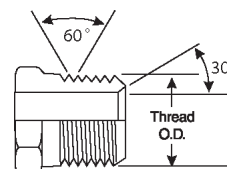

Male Pipe NPTF to Female Pipe NPTF - 90°

For use up to SAE 100R2 maximum working pressure.

Part No.	Descr.	Prod. No.		
			"	"
G60136-0202	2MP-2FP90	7259-24105	1/8-27	1/8-27
G60136-0204	2MP-4FP90	7259-32835	1/8-27	1/4-18
G60136-0402	4MP-2FP90	7259-32845	1/4-18	1/8-27
G60136-0404	4MP-4FP90	7259-24115	1/4-18	1/4-18
G60136-0406	4MP-6FP90	7259-32855	1/4-18	3/8-18
G60136-0604	6MP-4FP90	7259-32865	3/8-18	1/4-18
G60136-0606	6MP-6FP90	7259-24125	3/8-18	3/8-18
G60136-0608	6MP-8FP90	7259-32875	3/8-18	1/2-14
G60136-0804	8MP-4FP90	7259-08655	1/2-14	1/4-18
G60136-0806	8MP-6FP90	7259-32885	1/2-14	3/8-18
G60136-0808	8MP-8FP90	7259-24135	1/2-14	1/2-14
G60136-0812	8MP-12FP90	7259-32895	1/2-14	3/4-14
G60136-1208	12MP-8FP90	7259-32905	3/4-14	1/2-14