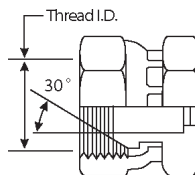

Female Pipe NPTF to Female Pipe Swivel NPSM - Continued

Part No.	Descr.	Prod. No.		
			"	"
G60160-0406	4FP-6FPX	7259-05205	1/4-18	3/8-18
G60160-0604	6FP-4FPX	7259-33085	3/8-18	1/4-18
G60160-0606	6FP-6FPX	7259-00835	3/8-18	3/8-18
G60160-0608	6FP-8FPX	7259-05105	3/8-18	1/2-14
G60160-0804	8FP-4FPX	7259-08735	1/2-14	1/4-18
G60160-0806	8FP-6FPX	7259-33095	1/2-14	3/8-18
G60160-0808	8FP-8FPX	7259-00915	1/2-14	1/2-14
G60160-0812	8FP-12FPX	7259-06695	1/2-14	3/4-14
G60160-1208	12FP-8FPX	7259-07165	3/4-14	1/2-14
G60160-1212	12FP-12FPX	7259-00925	3/4-14	3/4-14
G60160-1216	12FP-16FPX	7259-07775	3/4-14	1-11 1/2
G60160-1612	16FP-12FPX	7259-11595	1-11 1/2	3/4-14
G60160-1616	16FP-16FPX	7259-00905	1-11 1/2	1-11 1/2
G60160-2020	20FP-20FPX	7259-11015	1 1/4-11 1/2	1 1/4-11 1/2
G60160-2424	24FP-24FPX	7259-11545	1 1/2-11 1/2	1 1/2-11 1/2
G60160-3232	32FP-32FPX	7259-11725	2-11 1/2	2-11 1/2

Female Pipe NPTF to Female Pipe Swivel NPSM - 45°

For use up to SAE 100R2 maximum working pressure.

Part No.	Descr.	Prod. No.		
			"	"
G60162-0202	2FP-2FPX45	7259-06145	1/8-27	1/8-27
G60162-0204	2FP-4FPX45	7259-08745	1/8-27	1/4-18
G60162-0404	4FP-4FPX45	7259-11575	1/4-18	1/4-18
G60162-0604	6FP-4FPX45	7259-06785	3/8-18	1/4-18
G60162-0606	6FP-6FPX45	7259-11455	3/8-18	3/8-18
G60162-0608	6FP-8FPX45	7259-08185	3/8-18	1/2-14
G60162-0806	8FP-6FPX45	7259-06415	1/2-14	3/8-18
G60162-0808	8FP-8FPX45	7259-11305	1/2-14	1/2-14
G60162-1212	12FP-12FPX45	7259-11325	3/4-14	3/4-14
G60162-1612	16FP-12FPX45	7259-06565	1-11 1/2	3/4-14
G60162-1616	16FP-16FPX45	7259-11515	1-11 1/2	1-11 1/2
G60162-2020	20FP-20FPX45	7259-33105	1 1/4-11 1/2	1 1/4-11 1/2

- EQUIPMENT
- HOSE/CPLG. SELECTION
- G8K COUPLINGS
- GLOBAL SPIRAL COUPLINGS
- STAINLESS STEEL SPIRAL
- MEGACRIMP COUPLINGS
- STAINLESS STEEL BRAID
- POWER CRIMP COUPLINGS
- FIELD ATTACHABLE G1 & G2 COUPLINGS
- FIELD ATTACHABLE C5 COUPLINGS
- C14 COUPLINGS
- GL COUPLINGS
- GLX COUPLINGS
- PCTS THERMOPLASTIC COUPLINGS
- POLARSEAL COUPLINGS (ACA)
- POLARSEAL II COUPLINGS (ACC)
- POLARSEAL II COUPLINGS (ACB)
- POWER STEERING
- ADAPTERS
- QUICK DISCONNECT COUPLERS
- BALL VALVES
- LIVE SWIVEL
- ASSEMBLY FABRICATION
- ACCESSORIES
- EQUIPMENT AND PARTS
- KITS
- AIR BRAKE HOSE ASSY
- BRASS