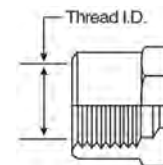

Female Pipe NPTF to Female Pipe Swivel NPSM - Continued

Part No.	Descr.	Prod. No.		
			"	"
G60160-0406	4FP-6FPX	7259-05205	1/4-18	3/8-18
G60160-0604	6FP-4FPX	7259-33085	3/8-18	1/4-18
G60160-0606	6FP-6FPX	7259-00835	3/8-18	3/8-18
G60160-0608	6FP-8FPX	7259-05105	3/8-18	1/2-14
G60160-0804	8FP-4FPX	7259-08735	1/2-14	1/4-18
G60160-0806	8FP-6FPX	7259-33095	1/2-14	3/8-18
G60160-0808	8FP-8FPX	7259-00915	1/2-14	1/2-14
G60160-0812	8FP-12FPX	7259-06695	1/2-14	3/4-14
G60160-1208	12FP-8FPX	7259-07165	3/4-14	1/2-14
G60160-1212	12FP-12FPX	7259-00925	3/4-14	3/4-14
G60160-1216	12FP-16FPX	7259-07775	3/4-14	1-11 1/2
G60160-1612	16FP-12FPX	7259-11595	1-11 1/2	3/4-14
G60160-1616	16FP-16FPX	7259-00905	1-11 1/2	1-11 1/2
G60160-2020	20FP-20FPX	7259-11015	1 1/4-11 1/2	1 1/4-11 1/2
G60160-2424	24FP-24FPX	7259-11545	1 1/2-11 1/2	1 1/2-11 1/2
G60160-3232	32FP-32FPX	7259-11725	2-11 1/2	2-11 1/2

Female Pipe NPTF to Female Pipe Swivel NPSM - 45°

For use up to SAE 100R2 maximum working pressure.

Part No.	Descr.	Prod. No.		
			"	"
G60162-0202	2FP-2FPX45	7259-06145	1/8-27	1/8-27
G60162-0204	2FP-4FPX45	7259-08745	1/8-27	1/4-18
G60162-0404	4FP-4FPX45	7259-11575	1/4-18	1/4-18
G60162-0604	6FP-4FPX45	7259-06785	3/8-18	1/4-18
G60162-0606	6FP-6FPX45	7259-11455	3/8-18	3/8-18
G60162-0608	6FP-8FPX45	7259-08185	3/8-18	1/2-14
G60162-0806	8FP-6FPX45	7259-06415	1/2-14	3/8-18
G60162-0808	8FP-8FPX45	7259-11305	1/2-14	1/2-14
G60162-1212	12FP-12FPX45	7259-11325	3/4-14	3/4-14
G60162-1612	16FP-12FPX45	7259-06565	1-11 1/2	3/4-14
G60162-1616	16FP-16FPX45	7259-11515	1-11 1/2	1-11 1/2
G60162-2020	20FP-20FPX45	7259-33105	1 1/4-11 1/2	1 1/4-11 1/2

- EQUIPMENT
- HOSE/CPLG. SELECTION
- G8K COUPLINGS
- GLOBAL SPIRAL COUPLINGS
- STAINLESS STEEL SPIRAL
- MEGACRIMP COUPLINGS
- STAINLESS STEEL BRAID
- POWER CRIMP COUPLINGS
- FIELD ATTACHABLE G1 & G2 COUPLINGS
- FIELD ATTACHABLE C5 COUPLINGS
- C14 COUPLINGS
- GL COUPLINGS
- GLX COUPLINGS
- PCTS THERMOPLASTIC COUPLINGS
- POLARSEAL COUPLINGS (ACA)
- POLARSEAL II COUPLINGS (ACC)
- POLARSEAL II COUPLINGS (ACB)
- POWER STEERING
- ADAPTERS
- QUICK DISCONNECT COUPLERS
- BALL VALVES
- LIVE SWIVEL
- ASSEMBLY FABRICATION
- ACCESSORIES
- EQUIPMENT AND PARTS
- KITS
- AIR BRAKE HOSE ASSY
- BRASS