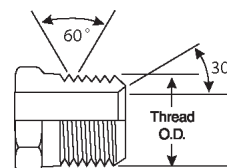

Male Pipe NPTF to Female Pipe NPTF Reducer Bushing - Short - Continued

Part No.	Descr.	Prod. No.		
			"	"
G60130-0804	8MP-4FPS	7259-22635	1/2-14	1/4-18
G60130-0806	8MP-6FPS	7259-22645	1/2-14	3/8-18
G60130-1202	12MP-2FPS	7259-07335	3/4-14	1/8-27
G60130-1204	12MP-4FPS	7259-22665	3/4-14	1/4-18
G60130-1206	12MP-6FPS	7259-22675	3/4-14	3/8-18
G60130-1208	12MP-8FPS	7259-22685	3/4-14	1/2-14
G60130-1602	16MP-2FPS	7259-08585	1-11 1/2	1/8-27
G60130-1604	16MP-4FPS	7259-05355	1-11 1/2	1/4-18
G60130-1606	16MP-6FPS	7259-06665	1-11 1/2	3/8-18
G60130-1608	16MP-8FPS	7259-22725	1-11 1/2	1/2-14
G60130-1612	16MP-12FPS	7259-22735	1-11 1/2	3/4-14
G60130-2004	20MP-4FPS	7259-07475	1 1/4-11 1/2	1/4-18
G60130-2008	20MP-8FPS	7259-05525	1 1/4-11 1/2	1/2-14
G60130-2012	20MP-12FPS	7259-22755	1 1/4-11 1/2	3/4-14
G60130-2016	20MP-16FPS	7259-22765	1 1/4-11 1/2	1-11 1/2
G60130-2412	24MP-12FPS	7259-22785	1 1/2-11 1/2	3/4-14
G60130-2416	24MP-16FPS	7259-22795	1 1/2-11 1/2	1-11 1/2
G60130-2420	24MP-20FPS	7259-22805	1 1/2-11 1/2	1 1/4-11 1/2
G60130-3220	32MP-20FPS	7259-05425	2-11 1/2	1 1/4-11 1/2
G60130-3224	32MP-24FPS	7259-32825	2-11 1/2	1 1/2-11 1/2

Male Pipe NPTF to Female Pipe NPTF Increasing Bushing - Long

For use up to SAE 100R2 maximum working pressure.

Part No.	Descr.	Prod. No.		
			"	"
G60132-0204	2MP-4FPL	7259-25365	1/8-27	1/4-18
G60132-0206	2MP-6FPL	7259-08365	1/8-27	3/8-18
G60132-0402	4MP-2FPL	7259-08615	1/4-18	1/8-27
G60132-0404	4MP-4FPL	7259-00475	1/4-18	1/4-18
G60132-0406	4MP-6FPL	7259-25385	1/4-18	3/8-18
G60132-0408	4MP-8FPL	7259-05515	1/4-18	1/2-14
G60132-0604	6MP-4FPL	7259-05025	3/8-18	1/4-18
G60132-0606	6MP-6FPL	7259-00535	3/8-18	3/8-18
G60132-0608	6MP-8FPL	7259-25415	3/8-18	1/2-14
G60132-0808	8MP-8FPL	7259-05175	1/2-14	1/2-14
G60132-0812	8MP-12FPL	7259-25435	1/2-14	3/4-14
G60132-0816	8MP-16FPL	7259-07755	1/2-14	1-11 1/2
G60132-1208	12MP-8FPL	7259-00315	3/4-14	1/2-14
G60132-1212	12MP-12FPL	7259-06545	3/4-14	3/4-14
G60132-1216	12MP-16FPL	7259-25455	3/4-14	1-11 1/2
G60132-1612	16MP-12FPL	7259-05735	1-11 1/2	3/4-14
G60132-1616	16MP-16FPL	7259-08635	1-11 1/2	1-11 1/2
G60132-1620	16MP-20FPL	7259-25475	1-11 1/2	1 1/4-11 1/2
G60132-1624	16MP-24FPL	7259-08645	1-11 1/2	1 1/2-11 1/2
G60132-2020	20MP-20FPL	7259-07345	1 1/4-11 1/2	1 1/4-11 1/2

- EQUIPMENT
- HOSE/CPLG. SELECTION
- G8K COUPLINGS
- GLOBAL SPIRAL COUPLINGS
- STAINLESS STEEL SPIRAL
- MEGACRIMP COUPLINGS
- STAINLESS STEEL BRAID
- POWER CRIMP COUPLINGS
- FIELD ATTACHABLE G1 & G2 COUPLINGS
- FIELD ATTACHABLE C5 COUPLINGS
- C14 COUPLINGS
- GL COUPLINGS
- GLX COUPLINGS
- PCTS THERMOPLASTIC COUPLINGS
- POLARSEAL COUPLINGS (ACA)
- POLARSEAL II COUPLINGS (ACC)
- POLARSEAL II COUPLINGS (ACB)
- POWER STEERING
- ADAPTERS
- QUICK DISCONNECT COUPLERS
- BALL VALVES
- LIVE SWIVEL
- ASSEMBLY FABRICATION
- ACCESSORIES
- EQUIPMENT AND PARTS
- KITS
- AIR BRAKE HOSE ASSY
- BRASS