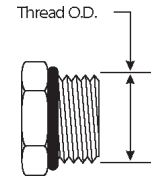

Male O-Ring Boss to Male JIC 37° Flare - 90°

For use up to SAE 100R2 maximum working pressure.

Part No.	Descr.	Prod. No.		
			"	"
G60312-0202	2MB-2MJ90	7259-08925	5/16-24	5/16-24
G60312-0303	3MB-3MJ90	7259-77615	3/8-24	3/8-24
G60312-0404	4MB-4MJ90	7259-28265	7/16-20	7/16-20
G60312-0405	4MB-5MJ90	7259-77625	7/16-20	1/2-20
G60312-0406	4MB-6MJ90	7259-28455	7/16-20	9/16-18
G60312-0408	4MB-8MJ90	7259-09825	7/16-20	3/4-16
G60312-0504	5MB-4MJ90	7259-05615	1/2-20	7/16-20
G60312-0505	5MB-5MJ90	7259-28625	1/2-20	1/2-20
G60312-0506	5MB-6MJ90	7259-05075	1/2-20	9/16-18
G60312-0508	5MB-8MJ90	7259-06985	1/2-20	3/4-16
G60312-0604	6MB-4MJ90	7259-28465	9/16-18	7/16-20
G60312-0605	6MB-5MJ90	7259-28475	9/16-18	1/2-20
G60312-0606	6MB-6MJ90	7259-28275	9/16-18	9/16-18
G60312-0608	6MB-8MJ90	7259-28485	9/16-18	3/4-16
G60312-0610	6MB-10MJ90	7259-28495	9/16-18	7/8-14
G60312-0612	6MB-12MJ90	7259-07915	9/16-18	1 1/16-12
G60312-0804	8MB-4MJ90	7259-05165	3/4-16	7/16-20
G60312-0805	8MB-5MJ90	7259-08075	3/4-16	1/2-20
G60312-0806	8MB-6MJ90	7259-28505	3/4-16	9/16-18
G60312-0808	8MB-8MJ90	7259-28285	3/4-16	3/4-16
G60312-0810	8MB-10MJ90	7259-28515	3/4-16	7/8-14
G60312-0812	8MB-12MJ90	7259-28525	3/4-16	1 1/16-12
G60312-0816	8MB-16MJ90	7259-08445	3/4-16	1 5/16-12
G60312-1005	10MB-5MJ90	7259-08935	7/8-14	1/2-20
G60312-1006	10MB-6MJ90	7259-00215	7/8-14	9/16-18
G60312-1008	10MB-8MJ90	7259-28295	7/8-14	3/4-16
G60312-1010	10MB-10MJ90	7259-28635	7/8-14	7/8-14
G60312-1012	10MB-12MJ90	7259-28535	7/8-14	1 1/16-12
G60312-1016	10MB-16MJ90	7259-05275	7/8-14	1 5/16-12
G60312-1206	12MB-6MJ90	7259-05065	1 1/16-12	9/16-18
G60312-1208	12MB-8MJ90	7259-00055	1 1/16-12	3/4-16
G60312-1210	12MB-10MJ90	7259-28545	1 1/16-12	7/8-14
G60312-1212	12MB-12MJ90	7259-28645	1 1/16-12	1 1/16-12
G60312-1214	12MB-14MJ90	7259-08945	1 1/16-12	1 3/16-12
G60312-1216	12MB-16MJ90	7259-28555	1 1/16-12	1 5/16-12
G60312-1220	12MB-20MJ90	7259-08435	1 1/16-12	1 5/8-12
G60312-1412	14MB-12MJ90	7259-06435	1 3/16-12	1 1/16-12
G60312-1414	14MB-14MJ90	7259-28655	1 3/16-12	1 3/16-12
G60312-1416	14MB-16MJ90	7259-07305	1 3/16-12	1 5/16-12
G60312-1420	14MB-20MJ90	7259-08955	1 3/16-12	1 5/8-12
G60312-1608	16MB-8MJ90	7259-05885	1 5/16-12	3/4-16
G60312-1610	16MB-10MJ90	7259-08965	1 5/16-12	7/8-14

EQUIPMENT
HOSE/CPLG. SELECTION
G8K COUPLINGS
GLOBALSPIRAL COUPLINGS
STAINLESS STEEL SPIRAL
MEGACRIMP COUPLINGS
STAINLESS STEEL BRAID
POWER CRIMP COUPLINGS
FIELD ATTACHABLE G1 & G2 COUPLINGS
FIELD ATTACHABLE C5 COUPLINGS
C14 COUPLINGS
GL COUPLINGS
GLX COUPLINGS
PCTS THERMOPLASTIC COUPLINGS
POLARSEAL COUPLINGS (ACA)
POLARSEAL II COUPLINGS (ACC)
POLARSEAL II COUPLINGS (ACB)
POWER STEERING
ADAPTERS
QUICK DISCONNECT COUPLERS
BALL VALVES
LIVE SWIVEL
ASSEMBLY FABRICATION
ACCESSORIES
EQUIPMENT AND PARTS
KITS
AIR BRAKE HOSE ASSY
BRASS