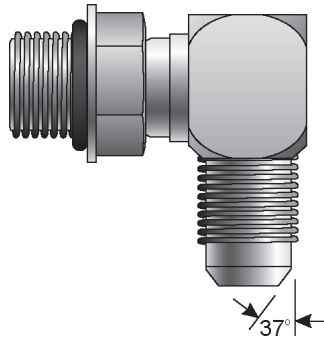

Male O-Ring Boss to Male JIC 37° Flare - 90°

For use up to SAE 100R2 maximum working pressure.

Part No.	Descr.	Prod. No.		
			"	"
G60312-0202	2MB-2MJ90	7259-08925	5/16-24	5/16-24
G60312-0303	3MB-3MJ90	7259-77615	3/8-24	3/8-24
G60312-0404	4MB-4MJ90	7259-28265	7/16-20	7/16-20
G60312-0405	4MB-5MJ90	7259-77625	7/16-20	1/2-20
G60312-0406	4MB-6MJ90	7259-28455	7/16-20	9/16-18
G60312-0408	4MB-8MJ90	7259-09825	7/16-20	3/4-16
G60312-0504	5MB-4MJ90	7259-05615	1/2-20	7/16-20
G60312-0505	5MB-5MJ90	7259-28625	1/2-20	1/2-20
G60312-0506	5MB-6MJ90	7259-05075	1/2-20	9/16-18
G60312-0508	5MB-8MJ90	7259-06985	1/2-20	3/4-16
G60312-0604	6MB-4MJ90	7259-28465	9/16-18	7/16-20
G60312-0605	6MB-5MJ90	7259-28475	9/16-18	1/2-20
G60312-0606	6MB-6MJ90	7259-28275	9/16-18	9/16-18
G60312-0608	6MB-8MJ90	7259-28485	9/16-18	3/4-16
G60312-0610	6MB-10MJ90	7259-28495	9/16-18	7/8-14
G60312-0612	6MB-12MJ90	7259-07915	9/16-18	1 1/16-12
G60312-0804	8MB-4MJ90	7259-05165	3/4-16	7/16-20
G60312-0805	8MB-5MJ90	7259-08075	3/4-16	1/2-20
G60312-0806	8MB-6MJ90	7259-28505	3/4-16	9/16-18
G60312-0808	8MB-8MJ90	7259-28285	3/4-16	3/4-16
G60312-0810	8MB-10MJ90	7259-28515	3/4-16	7/8-14
G60312-0812	8MB-12MJ90	7259-28525	3/4-16	1 1/16-12
G60312-0816	8MB-16MJ90	7259-08445	3/4-16	1 5/16-12
G60312-1005	10MB-5MJ90	7259-08935	7/8-14	1/2-20
G60312-1006	10MB-6MJ90	7259-00215	7/8-14	9/16-18
G60312-1008	10MB-8MJ90	7259-28295	7/8-14	3/4-16
G60312-1010	10MB-10MJ90	7259-28635	7/8-14	7/8-14
G60312-1012	10MB-12MJ90	7259-28535	7/8-14	1 1/16-12
G60312-1016	10MB-16MJ90	7259-05275	7/8-14	1 5/16-12
G60312-1206	12MB-6MJ90	7259-05065	1 1/16-12	9/16-18
G60312-1208	12MB-8MJ90	7259-00055	1 1/16-12	3/4-16
G60312-1210	12MB-10MJ90	7259-28545	1 1/16-12	7/8-14
G60312-1212	12MB-12MJ90	7259-28645	1 1/16-12	1 1/16-12
G60312-1214	12MB-14MJ90	7259-08945	1 1/16-12	1 3/16-12
G60312-1216	12MB-16MJ90	7259-28555	1 1/16-12	1 5/16-12
G60312-1220	12MB-20MJ90	7259-08435	1 1/16-12	1 5/8-12
G60312-1412	14MB-12MJ90	7259-06435	1 3/16-12	1 1/16-12
G60312-1414	14MB-14MJ90	7259-28655	1 3/16-12	1 3/16-12
G60312-1416	14MB-16MJ90	7259-07305	1 3/16-12	1 5/16-12
G60312-1420	14MB-20MJ90	7259-08955	1 3/16-12	1 5/8-12
G60312-1608	16MB-8MJ90	7259-05885	1 5/16-12	3/4-16
G60312-1610	16MB-10MJ90	7259-08965	1 5/16-12	7/8-14

EQUIPMENT
HOSE/CPLG. SELECTION
G8K COUPLINGS
GLOBALSPIRAL COUPLINGS
STAINLESS STEEL SPIRAL
MEGACRIMP COUPLINGS
STAINLESS STEEL BRAID
POWER CRIMP COUPLINGS
FIELD ATTACHABLE G1 & G2 COUPLINGS
FIELD ATTACHABLE C5 COUPLINGS
C14 COUPLINGS
GL COUPLINGS
GLX COUPLINGS
PCTS THERMOPLASTIC COUPLINGS
POLARSEAL COUPLINGS (ACA)
POLARSEAL II COUPLINGS (ACC)
POLARSEAL II COUPLINGS (ACB)
POWER STEERING
ADAPTERS
QUICK DISCONNECT COUPLERS
BALL VALVES
LIVE SWIVEL
ASSEMBLY FABRICATION
ACCESSORIES
EQUIPMENT AND PARTS
KITS
AIR BRAKE HOSE ASSY
BRASS