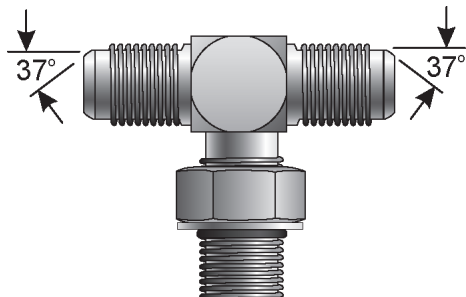

Male O-Ring Boss to Male JIC 37° Flare - 90° - Continued

Part No.	Descr.	Prod. No.		
			"	"
G60312-1612	16MB-12MJ90	7259-28315	1 5/16-12	1 1/16-12
G60312-1614	16MB-14MJ90	7259-08975	1 5/16-12	1 3/16-12
G60312-1616	16MB-16MJ90	7259-28325	1 5/16-12	1 5/16-12
G60312-1620	16MB-20MJ90	7259-77655	1 5/16-12	1 5/8-12
G60312-1624	16MB-24MJ90	7259-08255	1 5/16-12	1 7/8-12
G60312-2010	20MB-10MJ90	7259-08265	1 5/8-12	7/8-14
G60312-2012	20MB-12MJ90	7259-05995	1 5/8-12	1 1/16-12
G60312-2016	20MB-16MJ90	7259-05055	1 5/8-12	1 5/16-12
G60312-2020	20MB-20MJ90	7259-77665	1 5/8-12	1 5/8-12
G60312-2024	20MB-24MJ90	7259-06015	1 5/8-12	1 7/8-12
G60312-2420	24MB-20MJ90	7259-06525	1 7/8-12	1 5/8-12
G60312-2424	24MB-24MJ90	7259-77675	1 7/8-12	1 7/8-12
G60312-3232	32MB-32MJ90	7259-07135	2 1/2-12	2 1/2-12

Male O-Ring Boss to Female JIC 37° Flare Swivel

For use up to SAE 100R2 maximum working pressure.

Part No.	Descr.	Prod. No.		
			"	"
G60320-0606	6MB-6FJX	7259-42155	9/16-18	9/16-18
G60320-0808	8MB-8FJX	7259-42185	3/4-16	3/4-16

Male JIC 37° Flare on Run to Male O-Ring Boss - Tee

For use up to SAE 100R2 maximum working pressure.

Part No.	Descr.	Prod. No.			
			"	"	"
G60350-0404	4MJ-4MJ-4MB	7259-33615	7/16-20	7/16-20	7/16-20
G60350-0505	5MJ-5MJ-5MB	7259-33625	1/2-20	1/2-20	1/2-20
G60350-0606	6MJ-6MJ-6MB	7259-33635	9/16-18	9/16-18	9/16-18