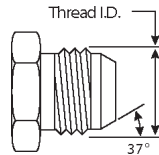

Male O-Ring Boss to Male JIC 37° Flare - 90°

For use up to SAE 100R2 maximum working pressure.

Part No.	Descr.	Prod. No.		
			"	"
G60312-0202	2MB-2MJ90	7259-08925	5/16-24	5/16-24
G60312-0303	3MB-3MJ90	7259-77615	3/8-24	3/8-24
G60312-0404	4MB-4MJ90	7259-28265	7/16-20	7/16-20
G60312-0405	4MB-5MJ90	7259-77625	7/16-20	1/2-20
G60312-0406	4MB-6MJ90	7259-28455	7/16-20	9/16-18
G60312-0408	4MB-8MJ90	7259-09825	7/16-20	3/4-16
G60312-0504	5MB-4MJ90	7259-05615	1/2-20	7/16-20
G60312-0505	5MB-5MJ90	7259-28625	1/2-20	1/2-20
G60312-0506	5MB-6MJ90	7259-05075	1/2-20	9/16-18
G60312-0508	5MB-8MJ90	7259-06985	1/2-20	3/4-16
G60312-0604	6MB-4MJ90	7259-28465	9/16-18	7/16-20
G60312-0605	6MB-5MJ90	7259-28475	9/16-18	1/2-20
G60312-0606	6MB-6MJ90	7259-28275	9/16-18	9/16-18
G60312-0608	6MB-8MJ90	7259-28485	9/16-18	3/4-16
G60312-0610	6MB-10MJ90	7259-28495	9/16-18	7/8-14
G60312-0612	6MB-12MJ90	7259-07915	9/16-18	1 1/16-12
G60312-0804	8MB-4MJ90	7259-05165	3/4-16	7/16-20
G60312-0805	8MB-5MJ90	7259-08075	3/4-16	1/2-20
G60312-0806	8MB-6MJ90	7259-28505	3/4-16	9/16-18
G60312-0808	8MB-8MJ90	7259-28285	3/4-16	3/4-16
G60312-0810	8MB-10MJ90	7259-28515	3/4-16	7/8-14
G60312-0812	8MB-12MJ90	7259-28525	3/4-16	1 1/16-12
G60312-0816	8MB-16MJ90	7259-08445	3/4-16	1 5/16-12
G60312-1005	10MB-5MJ90	7259-08935	7/8-14	1/2-20
G60312-1006	10MB-6MJ90	7259-00215	7/8-14	9/16-18
G60312-1008	10MB-8MJ90	7259-28295	7/8-14	3/4-16
G60312-1010	10MB-10MJ90	7259-28635	7/8-14	7/8-14
G60312-1012	10MB-12MJ90	7259-28535	7/8-14	1 1/16-12
G60312-1016	10MB-16MJ90	7259-05275	7/8-14	1 5/16-12
G60312-1206	12MB-6MJ90	7259-05065	1 1/16-12	9/16-18
G60312-1208	12MB-8MJ90	7259-00055	1 1/16-12	3/4-16
G60312-1210	12MB-10MJ90	7259-28545	1 1/16-12	7/8-14
G60312-1212	12MB-12MJ90	7259-28645	1 1/16-12	1 1/16-12
G60312-1214	12MB-14MJ90	7259-08945	1 1/16-12	1 3/16-12
G60312-1216	12MB-16MJ90	7259-28555	1 1/16-12	1 5/16-12
G60312-1220	12MB-20MJ90	7259-08435	1 1/16-12	1 5/8-12
G60312-1412	14MB-12MJ90	7259-06435	1 3/16-12	1 1/16-12
G60312-1414	14MB-14MJ90	7259-28655	1 3/16-12	1 3/16-12
G60312-1416	14MB-16MJ90	7259-07305	1 3/16-12	1 5/16-12
G60312-1420	14MB-20MJ90	7259-08955	1 3/16-12	1 5/8-12
G60312-1608	16MB-8MJ90	7259-05885	1 5/16-12	3/4-16
G60312-1610	16MB-10MJ90	7259-08965	1 5/16-12	7/8-14

EQUIPMENT
HOSE/CPLG. SELECTION
G8K COUPLINGS
GLOBALSPIRAL COUPLINGS
STAINLESS STEEL SPIRAL
MEGACRIMP COUPLINGS
STAINLESS STEEL BRAID
POWER CRIMP COUPLINGS
FIELD ATTACHABLE G1 & G2 COUPLINGS
FIELD ATTACHABLE C5 COUPLINGS
C14 COUPLINGS
GL COUPLINGS
GLX COUPLINGS
PCTS THERMOPLASTIC COUPLINGS
POLARSEAL COUPLINGS (ACA)
POLARSEAL II COUPLINGS (ACC)
POLARSEAL II COUPLINGS (ACB)
POWER STEERING
ADAPTERS
QUICK DISCONNECT COUPLERS
BALL VALVES
LIVE SWIVEL
ASSEMBLY FABRICATION
ACCESSORIES
EQUIPMENT AND PARTS
KITS
AIR BRAKE HOSE ASSY
BRASS