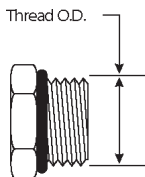

Male JIC 37° Flare on Run to Male O-Ring Boss - Tee

For use up to SAE 100R2 maximum working pressure.

Part No.	Descr.	Prod. No.			
			"	"	"
G60350-0404	4MJ-4MJ-4MB	7259-33615	7/16-20	7/16-20	7/16-20
G60350-0505	5MJ-5MJ-5MB	7259-33625	1/2-20	1/2-20	1/2-20
G60350-0606	6MJ-6MJ-6MB	7259-33635	9/16-18	9/16-18	9/16-18