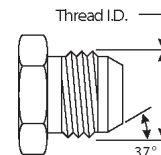

Male JIC 37° Flare on Run to Male O-Ring Boss - Tee

For use up to SAE 100R2 maximum working pressure.

Part No.	Descr.	Prod. No.			
			"	"	"
G60350-0404	4MJ-4MJ-4MB	7259-33615	7/16-20	7/16-20	7/16-20
G60350-0505	5MJ-5MJ-5MB	7259-33625	1/2-20	1/2-20	1/2-20
G60350-0606	6MJ-6MJ-6MB	7259-33635	9/16-18	9/16-18	9/16-18