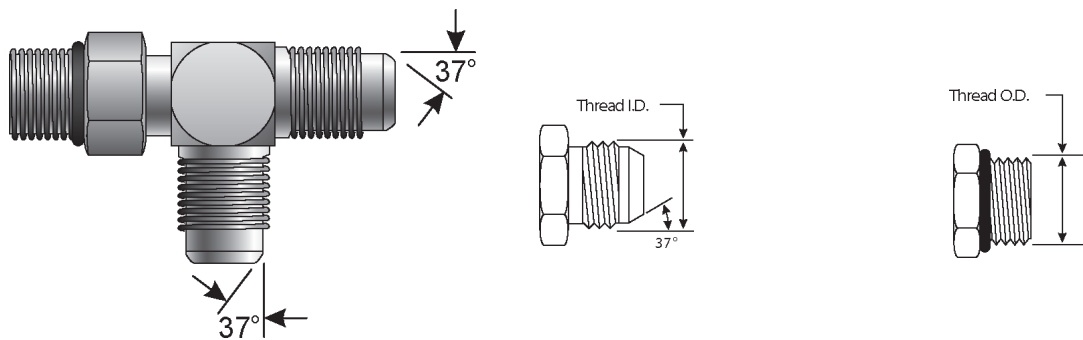

Male JIC 37° Flare on Run to Male O-Ring Boss - Tee - Continued

Part No.	Descr.	Prod. No.			
			"	"	"
G60350-0608	6MJ-6MJ-8MB	7259-06165	9/16-18	9/16-18	3/4-16
G60350-0808	8MJ-8MJ-8MB	7259-33645	3/4-16	3/4-16	3/4-16
G60350-0810	8MJ-8MJ-10MB	7259-07655	3/4-16	3/4-16	7/8-14
G60350-1010	10MJ-10MJ-10MB	7259-33655	7/8-14	7/8-14	7/8-14
G60350-1210	12MJ-12MJ-10MB	7259-08985	1 1/16-12	1 1/16-12	7/8-14
G60350-1212	12MJ-12MJ-12MB	7259-33665	1 1/16-12	1 1/16-12	1 1/16-12
G60350-1414	14MJ-14MJ-14MB	7259-08995	1 3/16-12	1 3/16-12	1 3/16-12
G60350-1616	16MJ-16MJ-16MB	7259-33675	1 5/16-12	1 5/16-12	1 5/16-12
G60350-2020	20MJ-20MJ-20MB	7259-09005	1 5/8-12	1 5/8-12	1 5/8-12
G60350-2424	24MJ-24MJ-24MB	7259-09015	1 7/8-12	1 7/8-12	1 7/8-12

Male O-Ring Boss to Male JIC 37° Flare to Male JIC 37° Flare - Tee

For use up to SAE 100R2 maximum working pressure.

Part No.	Descr.	Prod. No.			
			"	"	"
G60352-0404	4MB-4MJ-4MJ	7259-33685	7/16-20	7/16-20	7/16-20
G60352-0505	5MB-5MJ-5MJ	7259-33695	1/2-20	1/2-20	1/2-20
G60352-0606	6MB-6MJ-6MJ	7259-33705	9/16-18	9/16-18	9/16-18
G60352-0608	6MB-8MJ-6MJ	7259-00185	9/16-18	3/4-16	9/16-18
G60352-0808	8MB-8MJ-8MJ	7259-33715	3/4-16	3/4-16	3/4-16
G60352-1010	10MB-10MJ-10MJ	7259-33725	7/8-14	7/8-14	7/8-14
G60352-1212	12MB-12MJ-12MJ	7259-33735	1 1/16-12	1 1/16-12	1 1/16-12
G60352-1216	12MB-12MJ-16MJ	7259-09025	1 1/16-12	1 1/16-12	1 5/16-12
G60352-1414	14MB-14MJ-14MJ	7259-09035	1 3/16-12	1 3/16-12	1 3/16-12
G60352-1616	16MB-16MJ-16MJ	7259-33745	1 5/16-12	1 5/16-12	1 5/16-12
G60352-2020	20MB-20MJ-20MJ	7259-07535	1 5/8-12	1 5/8-12	1 5/8-12
G60352-2424	24MB-24MJ-24MJ	7259-09045	1 7/8-12	1 7/8-12	1 7/8-12

- EQUIPMENT
- HOSE/CPLG. SELECTION
- G8K COUPLINGS
- GLOBAL SPIRAL COUPLINGS
- STAINLESS STEEL SPIRAL
- MEGACRIMP COUPLINGS
- STAINLESS STEEL BRAID
- POWER CRIMP COUPLINGS
- FIELD ATTACHABLE G1 & G2 COUPLINGS
- FIELD ATTACHABLE C5 COUPLINGS
- C14 COUPLINGS
- GL COUPLINGS
- GLX COUPLINGS
- PCTS THERMOPLASTIC COUPLINGS
- POLARSEAL COUPLINGS (ACA)
- POLARSEAL II COUPLINGS (ACC)
- POLARSEAL II COUPLINGS (ACB)
- POWER STEERING
- ADAPTERS
- QUICK DISCONNECT COUPLERS
- BALL VALVES
- LIVE SWIVEL
- ASSEMBLY FABRICATION
- ACCESSORIES
- EQUIPMENT AND PARTS
- KITS
- AIR BRAKE HOSE ASSY
- BRASS