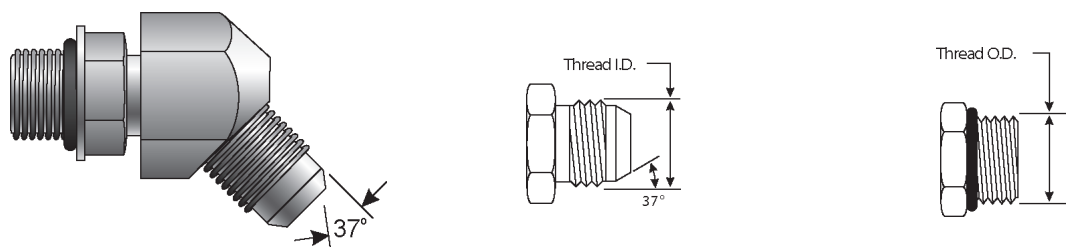

EQUIPMENT
HOSE/CPLG. SELECTION
G8K COUPLINGS
GLOBAL SPIRAL COUPLINGS
STAINLESS STEEL SPIRAL
MEGACRIMP COUPLINGS
STAINLESS STEEL BRAID
POWER CRIMP COUPLINGS
FIELD ATTACHABLE G1 & G2 COUPLINGS
FIELD ATTACHABLE C5 COUPLINGS
C14 COUPLINGS
GL COUPLINGS
GLX COUPLINGS
PCTS THERMOPLASTIC COUPLINGS
POLARSEAL COUPLINGS (ACA)
POLARSEAL II COUPLINGS (ACC)
POLARSEAL II COUPLINGS (ACB)
POWER STEERING
ADAPTERS
QUICK DISCONNECT COUPLERS
BALL VALVES
LIVE SWIVEL
ASSEMBLY FABRICATION
ACCESSORIES
EQUIPMENT AND PARTS
KITS
AIR BRAKE HOSE ASSY
BRASS

Male O-Ring Boss to Male JIC 37° Flare - Continued

Part No.	Descr.	Prod. No.		
			"	"
G60301-2010	20MB-10MJ	7253-86907	1 5/8-12	7/8-14
G60301-2012	20MB-12MJ	7259-11255	1 5/8-12	1 1/16-12
G60301-2016	20MB-16MJ	7259-10245	1 5/8-12	1 5/16-12
G60301-2020	20MB-20MJ	7259-11235	1 5/8-12	1 5/8-12
G60301-2024	20MB-24MJ	7259-06315	1 5/8-12	1 7/8-12
G60301-2416	24MB-16MJ	7259-00365	1 7/8-12	1 5/16-12
G60301-2420	24MB-20MJ	7259-05505	1 7/8-12	1 5/8-12
G60301-2424	24MB-24MJ	7259-05345	1 7/8-12	1 7/8-12
G60301-3224	32MB-24MJ	7259-07645	2 1/2-12	1 7/8-12
G60301-3232	32MB-32MJ	7259-09855	2 1/2-12	2 1/2-12

Male O-Ring Boss to Male JIC 37° Flare - 45°

For use up to SAE 100R2 maximum working pressure.

Part No.	Descr.	Prod. No.		
			"	"
G60308-0404	4MB-4MJ45	7259-28565	7/16-20	7/16-20
G60308-0406	4MB-6MJ45	7259-00095	7/16-20	9/16-18
G60308-0505	5MB-5MJ45	7259-28575	1/2-20	1/2-20
G60308-0506	5MB-6MJ45	7259-05405	1/2-20	9/16-18
G60308-0604	6MB-4MJ45	7259-00065	9/16-18	7/16-20
G60308-0606	6MB-6MJ45	7259-28585	9/16-18	9/16-18
G60308-0608	6MB-8MJ45	7259-05335	9/16-18	3/4-16
G60308-0806	8MB-6MJ45	7259-77595	3/4-16	9/16-18
G60308-0808	8MB-8MJ45	7259-28255	3/4-16	3/4-16
G60308-0810	8MB-10MJ45	7259-28415	3/4-16	7/8-14
G60308-0812	8MB-12MJ45	7259-06895	3/4-16	1 1/16-12
G60308-1008	10MB-8MJ45	7259-28425	7/8-14	3/4-16
G60308-1010	10MB-10MJ45	7259-10895	7/8-14	7/8-14
G60308-1012	10MB-12MJ45	7259-05785	7/8-14	1 1/16-12
G60308-1210	12MB-10MJ45	7259-77605	1 1/16-12	7/8-14
G60308-1212	12MB-12MJ45	7259-28595	1 1/16-12	1 1/16-12
G60308-1216	12MB-16MJ45	7259-28435	1 1/16-12	1 5/16-12
G60308-1414	14MB-14MJ45	7259-28605	1 3/16-12	1 3/16-12
G60308-1612	16MB-12MJ45	7259-28445	1 5/16-12	1 1/16-12
G60308-1616	16MB-16MJ45	7259-28615	1 5/16-12	1 5/16-12
G60308-1620	16MB-20MJ45	7259-08065	1 5/16-12	1 5/8-12
G60308-2016	20MB-16MJ45	7259-07295	1 5/8-12	1 5/16-12
G60308-2020	20MB-20MJ45	7259-05955	1 5/8-12	1 5/8-12
G60308-2424	24MB-24MJ45	7259-06975	1 7/8-12	1 7/8-12