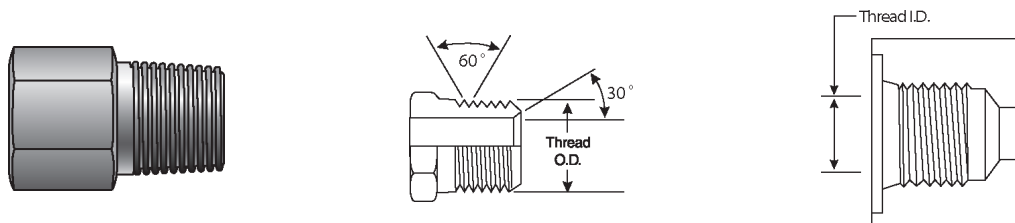

Part No.	Descr.	Prod. No.		
			"	"
G60289-0804	8MB-4FPX90	7259-06175	3/4-16	1/4-18
G60289-0806	8MB-6FPX90	7259-10295	3/4-16	3/8-18
G60289-0808	8MB-8FPX90	7259-10155	3/4-16	1/2-14
G60289-0812	8MB-12FPX90	7259-11335	3/4-16	3/4-14
G60289-1006	10MB-6FPX90	7259-11215	7/8-14	3/8-18
G60289-1008	10MB-8FPX90	7259-10345	7/8-14	1/2-14
G60289-1012	10MB-12FPX90	7259-11295	7/8-14	3/4-14
G60289-1206	12MB-6FPX90	7259-07895	1 1/16-12	3/8-18
G60289-1208	12MB-8FPX90	7259-00515	1 1/16-12	1/2-14
G60289-1212	12MB-12FPX90	7259-10575	1 1/16-12	3/4-14
G60289-1216	12MB-16FPX90	7259-06935	1 1/16-12	1-11 1/2
G60289-1412	14MB-12FPX90	7259-07175	1 3/16-12	3/4-14
G60289-1612	16MB-12FPX90	7259-05805	1 5/16-12	3/4-14
G60289-1616	16MB-16FPX90	7259-11125	1 5/16-12	1-11 1/2
G60289-1620	16MB-20FPX90	7259-06875	1 5/16-12	1 1/4-11 1/2
G60289-2012	20MB-12FPX90	7259-06945	1 5/8-12	3/4-14
G60289-2016	20MB-16FPX90	7259-06635	1 5/8-12	1-11 1/2
G60289-2020	20MB-20FPX90	7259-05905	1 5/8-12	1 1/4-11 1/2
G60289-2424	24MB-24FPX90	7259-08855	1 7/8-12	1 1/2-11 1/2
G60289-3232	32MB-32FPX90	7259-08045	2 1/2-12	2-11 1/2

Female O-Ring Boss to Male Pipe NPTF

For use up to SAE 100R2 maximum working pressure.

Part No.	Descr.	Prod. No.		
			"	"
G60291-0402	4FB-2MP	7259-33335	7/16-20	1/8-27
G60291-0404	4FB-4MP	7259-06515	7/16-20	1/4-18
G60291-0502	5FB-2MP	7259-33355	1/2-20	1/8-27
G60291-0604	6FB-4MP	7259-33345	9/16-18	1/4-18
G60291-0606	6FB-6MP	7259-00385	9/16-18	3/8-18
G60291-0608	6FB-8MP	7259-00485	9/16-18	1/2-14
G60291-0806	8FB-6MP	7259-33365	3/4-16	3/8-18
G60291-0808	8FB-8MP	7259-08875	3/4-16	1/2-14
G60291-1008	10FB-8MP	7259-33375	7/8-14	1/2-14
G60291-1208	12FB-8MP	7259-06955	1 1/16-12	1/2-14
G60291-1212	12FB-12MP	7259-33385	1 1/16-12	3/4-14
G60291-1612	16FB-12MP	7259-08885	1 5/16-12	3/4-14
G60291-1616	16FB-16MP	7259-33395	1 5/16-12	1-11 1/2