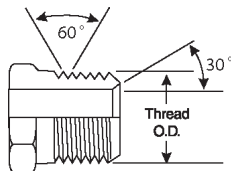

Male O-Ring Boss to Male Pipe NPTF

For use up to SAE 100R2 maximum working pressure.

Part No.	Descr.	Prod. No.		
			"	"
G60265-0808	8MB-8MP	7259-50725	3/4-16	1/2-14
G60265-1008	10MB-8MP	7259-50735	7/8-14	1/2-14