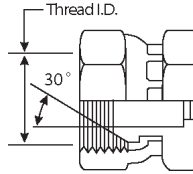

Male O-Ring Boss to Female Pipe Swivel NPSM

For use up to SAE 100R2 maximum working pressure.

Part No.	Descr.	Prod. No.	Thread	
			"	"
G60285-0402	4MB-2FPX	7259-06725	7/16-20	1/8-27
G60285-0404	4MB-4FPX	7259-10475	7/16-20	1/4-18
G60285-0406	4MB-6FPX	7259-05395	7/16-20	3/8-18
G60285-0504	5MB-4FPX	7259-11065	1/2-20	1/4-18
G60285-0508	5MB-8FPX	7259-11735	1/2-20	1/2-14
G60285-0604	6MB-4FPX	7259-10585	9/16-18	1/4-18
G60285-0606	6MB-6FPX	7259-10445	9/16-18	3/8-18
G60285-0608	6MB-8FPX	7259-07495	9/16-18	1/2-14
G60285-0804	8MB-4FPX	7259-11115	3/4-16	1/4-18
G60285-0806	8MB-6FPX	7259-10535	3/4-16	3/8-18
G60285-0808	8MB-8FPX	7259-00295	3/4-16	1/2-14
G60285-0812	8MB-12FPX	7259-11105	3/4-16	3/4-14
G60285-1006	10MB-6FPX	7259-11155	7/8-14	3/8-18
G60285-1008	10MB-8FPX	7259-10215	7/8-14	1/2-14
G60285-1012	10MB-12FPX	7259-10665	7/8-14	3/4-14
G60285-1208	12MB-8FPX	7259-10725	1 1/16-12	1/2-14
G60285-1212	12MB-12FPX	7259-10315	1 1/16-12	3/4-14
G60285-1216	12MB-16FPX	7259-05535	1 1/16-12	1-11 1/2
G60285-1412	14MB-12FPX	7259-33275	1 3/16-12	3/4-14
G60285-1612	16MB-12FPX	7259-05115	1 5/16-12	3/4-14
G60285-1616	16MB-16FPX	7259-33285	1 5/16-12	1-11 1/2
G60285-1620	16MB-20FPX	7259-08035	1 5/16-12	1 1/4-11 1/2
G60285-2012	20MB-12FPX	7259-08815	1 5/8-12	3/4-14
G60285-2016	20MB-16FPX	7259-06925	1 5/8-12	1-11 1/2
G60285-2020	20MB-20FPX	7259-05605	1 5/8-12	1 1/4-11 1/2
G60285-2420	24MB-20FPX	7259-08825	1 7/8-12	1 1/4-11 1/2
G60285-2424	24MB-24FPX	7259-07625	1 7/8-12	1 1/2-11 1/2
G60285-3232	32MB-32FPX	7259-07885	2 1/2-12	2-11 1/2

EQUIPMENT
HOSE/CPLG. SELECTION
G8K COUPLINGS
GLOBAL SPIRAL COUPLINGS
STAINLESS STEEL SPIRAL
MEGACRIMP COUPLINGS
STAINLESS STEEL BRAID
POWER CRIMP COUPLINGS
FIELD ATTACHABLE G1 & G2 COUPLINGS
FIELD ATTACHABLE C5 COUPLINGS
C14 COUPLINGS
GL COUPLINGS
GLX COUPLINGS
PCTS THERMOPLASTIC COUPLINGS
POLARSEAL COUPLINGS (ACA)
POLARSEAL II COUPLINGS (ACC)
POLARSEAL II COUPLINGS (ACB)
POWER STEERING
ADAPTERS
QUICK DISCONNECT COUPLERS
BALL VALVES
LIVE SWIVEL
ASSEMBLY FABRICATION
ACCESSORIES
EQUIPMENT AND PARTS
KITS
AIR BRAKE HOSE ASSY
BRASS