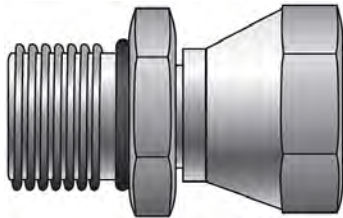

Male O-Ring Boss to Female Pipe Swivel NPSM

For use up to SAE 100R2 maximum working pressure.

Part No.	Descr.	Prod. No.	Thread	
			"	"
G60285-0402	4MB-2FPX	7259-06725	7/16-20	1/8-27
G60285-0404	4MB-4FPX	7259-10475	7/16-20	1/4-18
G60285-0406	4MB-6FPX	7259-05395	7/16-20	3/8-18
G60285-0504	5MB-4FPX	7259-11065	1/2-20	1/4-18
G60285-0508	5MB-8FPX	7259-11735	1/2-20	1/2-14
G60285-0604	6MB-4FPX	7259-10585	9/16-18	1/4-18
G60285-0606	6MB-6FPX	7259-10445	9/16-18	3/8-18
G60285-0608	6MB-8FPX	7259-07495	9/16-18	1/2-14
G60285-0804	8MB-4FPX	7259-11115	3/4-16	1/4-18
G60285-0806	8MB-6FPX	7259-10535	3/4-16	3/8-18
G60285-0808	8MB-8FPX	7259-00295	3/4-16	1/2-14
G60285-0812	8MB-12FPX	7259-11105	3/4-16	3/4-14
G60285-1006	10MB-6FPX	7259-11155	7/8-14	3/8-18
G60285-1008	10MB-8FPX	7259-10215	7/8-14	1/2-14
G60285-1012	10MB-12FPX	7259-10665	7/8-14	3/4-14
G60285-1208	12MB-8FPX	7259-10725	1 1/16-12	1/2-14
G60285-1212	12MB-12FPX	7259-10315	1 1/16-12	3/4-14
G60285-1216	12MB-16FPX	7259-05535	1 1/16-12	1-11 1/2
G60285-1412	14MB-12FPX	7259-33275	1 3/16-12	3/4-14
G60285-1612	16MB-12FPX	7259-05115	1 5/16-12	3/4-14
G60285-1616	16MB-16FPX	7259-33285	1 5/16-12	1-11 1/2
G60285-1620	16MB-20FPX	7259-08035	1 5/16-12	1 1/4-11 1/2
G60285-2012	20MB-12FPX	7259-08815	1 5/8-12	3/4-14
G60285-2016	20MB-16FPX	7259-06925	1 5/8-12	1-11 1/2
G60285-2020	20MB-20FPX	7259-05605	1 5/8-12	1 1/4-11 1/2
G60285-2420	24MB-20FPX	7259-08825	1 7/8-12	1 1/4-11 1/2
G60285-2424	24MB-24FPX	7259-07625	1 7/8-12	1 1/2-11 1/2
G60285-3232	32MB-32FPX	7259-07885	2 1/2-12	2-11 1/2

EQUIPMENT
HOSE/CPLG. SELECTION
G8K COUPLINGS
GLOBAL SPIRAL COUPLINGS
STAINLESS STEEL SPIRAL
MEGACRIMP COUPLINGS
STAINLESS STEEL BRAID
POWER CRIMP COUPLINGS
FIELD ATTACHABLE G1 & G2 COUPLINGS
FIELD ATTACHABLE C5 COUPLINGS
C14 COUPLINGS
GL COUPLINGS
GLX COUPLINGS
PCTS THERMOPLASTIC COUPLINGS
POLARSEAL COUPLINGS (ACA)
POLARSEAL II COUPLINGS (ACC)
POLARSEAL II COUPLINGS (ACB)
POWER STEERING
ADAPTERS
QUICK DISCONNECT COUPLERS
BALL VALVES
LIVE SWIVEL
ASSEMBLY FABRICATION
ACCESSORIES
EQUIPMENT AND PARTS
KITS
AIR BRAKE HOSE ASSY
BRASS