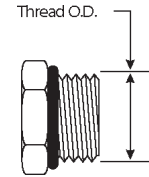

Male O-Ring Boss to Female Pipe Swivel NPSM

For use up to SAE 100R2 maximum working pressure.

Part No.	Descr.	Prod. No.	Thread	
			"	"
G60285-0402	4MB-2FPX	7259-06725	7/16-20	1/8-27
G60285-0404	4MB-4FPX	7259-10475	7/16-20	1/4-18
G60285-0406	4MB-6FPX	7259-05395	7/16-20	3/8-18
G60285-0504	5MB-4FPX	7259-11065	1/2-20	1/4-18
G60285-0508	5MB-8FPX	7259-11735	1/2-20	1/2-14
G60285-0604	6MB-4FPX	7259-10585	9/16-18	1/4-18
G60285-0606	6MB-6FPX	7259-10445	9/16-18	3/8-18
G60285-0608	6MB-8FPX	7259-07495	9/16-18	1/2-14
G60285-0804	8MB-4FPX	7259-11115	3/4-16	1/4-18
G60285-0806	8MB-6FPX	7259-10535	3/4-16	3/8-18
G60285-0808	8MB-8FPX	7259-00295	3/4-16	1/2-14
G60285-0812	8MB-12FPX	7259-11105	3/4-16	3/4-14
G60285-1006	10MB-6FPX	7259-11155	7/8-14	3/8-18
G60285-1008	10MB-8FPX	7259-10215	7/8-14	1/2-14
G60285-1012	10MB-12FPX	7259-10665	7/8-14	3/4-14
G60285-1208	12MB-8FPX	7259-10725	1 1/16-12	1/2-14
G60285-1212	12MB-12FPX	7259-10315	1 1/16-12	3/4-14
G60285-1216	12MB-16FPX	7259-05535	1 1/16-12	1-11 1/2
G60285-1412	14MB-12FPX	7259-33275	1 3/16-12	3/4-14
G60285-1612	16MB-12FPX	7259-05115	1 5/16-12	3/4-14
G60285-1616	16MB-16FPX	7259-33285	1 5/16-12	1-11 1/2
G60285-1620	16MB-20FPX	7259-08035	1 5/16-12	1 1/4-11 1/2
G60285-2012	20MB-12FPX	7259-08815	1 5/8-12	3/4-14
G60285-2016	20MB-16FPX	7259-06925	1 5/8-12	1-11 1/2
G60285-2020	20MB-20FPX	7259-05605	1 5/8-12	1 1/4-11 1/2
G60285-2420	24MB-20FPX	7259-08825	1 7/8-12	1 1/4-11 1/2
G60285-2424	24MB-24FPX	7259-07625	1 7/8-12	1 1/2-11 1/2
G60285-3232	32MB-32FPX	7259-07885	2 1/2-12	2-11 1/2

EQUIPMENT
HOSE/CPLG. SELECTION
G8K COUPLINGS
GLOBAL SPIRAL COUPLINGS
STAINLESS STEEL SPIRAL
MEGACRIMP COUPLINGS
STAINLESS STEEL BRAID
POWER CRIMP COUPLINGS
FIELD ATTACHABLE G1 & G2 COUPLINGS
FIELD ATTACHABLE C5 COUPLINGS
C14 COUPLINGS
GL COUPLINGS
GLX COUPLINGS
PCTS THERMOPLASTIC COUPLINGS
POLARSEAL COUPLINGS (ACA)
POLARSEAL II COUPLINGS (ACC)
POLARSEAL II COUPLINGS (ACB)
POWER STEERING
ADAPTERS
QUICK DISCONNECT COUPLERS
BALL VALVES
LIVE SWIVEL
ASSEMBLY FABRICATION
ACCESSORIES
EQUIPMENT AND PARTS
KITS
AIR BRAKE HOSE ASSY
BRASS