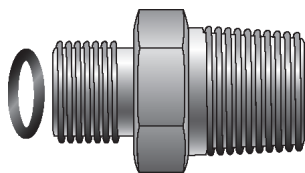

### Male Flat-Face O-Ring to Male Pipe NPTF

For use up to SAE 100R2 maximum working pressure.

Part No.	Descr.	Prod. No.		
			"	"
G60770-0402	4MFFOR-2MP	7259-30615	9/16-18	1/8-27
G60770-0404	4MFFOR-4MP	7259-30625	9/16-18	1/4-18
G60770-0406	4MFFOR-6MP	7259-30635	9/16-18	3/8-18
G60770-0604	6MFFOR-4MP	7259-30645	11/16-16	1/4-18
G60770-0606	6MFFOR-6MP	7259-30655	11/16-16	3/8-18
G60770-0608	6MFFOR-8MP	7259-30665	11/16-16	1/2-14
G60770-0804	8MFFOR-4MP	7259-09845	13/16-16	1/4-18
G60770-0806	8MFFOR-6MP	7259-30675	13/16-16	3/8-18
G60770-0808	8MFFOR-8MP	7259-30685	13/16-16	1/2-14
G60770-0812	8MFFOR-12MP	7259-06845	13/16-16	3/4-14
G60770-1008	10MFFOR-8MP	7259-30695	1-14	1/2-14
G60770-1012	10MFFOR-12MP	7259-06755	1-14	3/4-14
G60770-1208	12MFFOR-8MP	7259-06035	1 3/16-12	1/2-14
G60770-1212	12MFFOR-12MP	7259-30705	1 3/16-12	3/4-14
G60770-1216	12MFFOR-16MP	7259-08115	1 3/16-12	1-11 1/2
G60770-1612	16MFFOR-12MP	7259-07075	1 7/16-12	3/4-14
G60770-1616	16MFFOR-16MP	7259-30715	1 7/16-12	1-11 1/2
G60770-2020	20MFFOR-20MP	7259-30725	1 11/16-12	1 1/4-11 1/2
G60770-2424	24MFFOR-24MP	7259-07595	2-12	1 1/2-11 1/2

### Male Flat-Face O-Ring to Female JIC 37° Flare Swivel

For use up to SAE 100R2 maximum working pressure.

Part No.	Descr.	Prod. No.		
			"	"
G60785-0404	4MFFOR-4FJX	7259-09995	9/16-18	7/16-20
G60785-0606	6MFFOR-6FJX	7259-05135	11/16-16	9/16-18
G60785-0808	8MFFOR-8FJX	7259-05365	13/16-16	3/4-16
G60785-1010	10MFFOR-10FJX	7259-06335	1-14	7/8-14
G60785-1212	12MFFOR-12FJX	7259-05215	1 3/16-12	1 1/16-12
G60785-1616	16MFFOR-16FJX	7259-06765	1 7/16-12	1 5/16-12