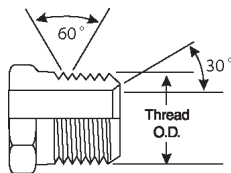

### Male Flat-Face O-Ring to Male Pipe NPTF

For use up to SAE 100R2 maximum working pressure.

Part No.	Descr.	Prod. No.		
			"	"
G60770-0402	4MFFOR-2MP	7259-30615	9/16-18	1/8-27
G60770-0404	4MFFOR-4MP	7259-30625	9/16-18	1/4-18
G60770-0406	4MFFOR-6MP	7259-30635	9/16-18	3/8-18
G60770-0604	6MFFOR-4MP	7259-30645	11/16-16	1/4-18
G60770-0606	6MFFOR-6MP	7259-30655	11/16-16	3/8-18
G60770-0608	6MFFOR-8MP	7259-30665	11/16-16	1/2-14
G60770-0804	8MFFOR-4MP	7259-09845	13/16-16	1/4-18
G60770-0806	8MFFOR-6MP	7259-30675	13/16-16	3/8-18
G60770-0808	8MFFOR-8MP	7259-30685	13/16-16	1/2-14
G60770-0812	8MFFOR-12MP	7259-06845	13/16-16	3/4-14
G60770-1008	10MFFOR-8MP	7259-30695	1-14	1/2-14
G60770-1012	10MFFOR-12MP	7259-06755	1-14	3/4-14
G60770-1208	12MFFOR-8MP	7259-06035	1 3/16-12	1/2-14
G60770-1212	12MFFOR-12MP	7259-30705	1 3/16-12	3/4-14
G60770-1216	12MFFOR-16MP	7259-08115	1 3/16-12	1-11 1/2
G60770-1612	16MFFOR-12MP	7259-07075	1 7/16-12	3/4-14
G60770-1616	16MFFOR-16MP	7259-30715	1 7/16-12	1-11 1/2
G60770-2020	20MFFOR-20MP	7259-30725	1 11/16-12	1 1/4-11 1/2
G60770-2424	24MFFOR-24MP	7259-07595	2-12	1 1/2-11 1/2

### Male Flat-Face O-Ring to Female JIC 37° Flare Swivel

For use up to SAE 100R2 maximum working pressure.

Part No.	Descr.	Prod. No.		
			"	"
G60785-0404	4MFFOR-4FJX	7259-09995	9/16-18	7/16-20
G60785-0606	6MFFOR-6FJX	7259-05135	11/16-16	9/16-18
G60785-0808	8MFFOR-8FJX	7259-05365	13/16-16	3/4-16
G60785-1010	10MFFOR-10FJX	7259-06335	1-14	7/8-14
G60785-1212	12MFFOR-12FJX	7259-05215	1 3/16-12	1 1/16-12
G60785-1616	16MFFOR-16FJX	7259-06765	1 7/16-12	1 5/16-12