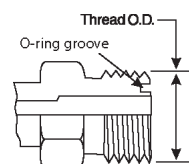

### Male Flat-Face O-Ring to Male Pipe NPTF

For use up to SAE 100R2 maximum working pressure.

Part No.	Descr.	Prod. No.		
			"	"
G60770-0402	4MFFOR-2MP	7259-30615	9/16-18	1/8-27
G60770-0404	4MFFOR-4MP	7259-30625	9/16-18	1/4-18
G60770-0406	4MFFOR-6MP	7259-30635	9/16-18	3/8-18
G60770-0604	6MFFOR-4MP	7259-30645	11/16-16	1/4-18
G60770-0606	6MFFOR-6MP	7259-30655	11/16-16	3/8-18
G60770-0608	6MFFOR-8MP	7259-30665	11/16-16	1/2-14
G60770-0804	8MFFOR-4MP	7259-09845	13/16-16	1/4-18
G60770-0806	8MFFOR-6MP	7259-30675	13/16-16	3/8-18
G60770-0808	8MFFOR-8MP	7259-30685	13/16-16	1/2-14
G60770-0812	8MFFOR-12MP	7259-06845	13/16-16	3/4-14
G60770-1008	10MFFOR-8MP	7259-30695	1-14	1/2-14
G60770-1012	10MFFOR-12MP	7259-06755	1-14	3/4-14
G60770-1208	12MFFOR-8MP	7259-06035	1 3/16-12	1/2-14
G60770-1212	12MFFOR-12MP	7259-30705	1 3/16-12	3/4-14
G60770-1216	12MFFOR-16MP	7259-08115	1 3/16-12	1-11 1/2
G60770-1612	16MFFOR-12MP	7259-07075	1 7/16-12	3/4-14
G60770-1616	16MFFOR-16MP	7259-30715	1 7/16-12	1-11 1/2
G60770-2020	20MFFOR-20MP	7259-30725	1 11/16-12	1 1/4-11 1/2
G60770-2424	24MFFOR-24MP	7259-07595	2-12	1 1/2-11 1/2

### Male Flat-Face O-Ring to Female JIC 37° Flare Swivel

For use up to SAE 100R2 maximum working pressure.

Part No.	Descr.	Prod. No.		
			"	"
G60785-0404	4MFFOR-4FJX	7259-09995	9/16-18	7/16-20
G60785-0606	6MFFOR-6FJX	7259-05135	11/16-16	9/16-18
G60785-0808	8MFFOR-8FJX	7259-05365	13/16-16	3/4-16
G60785-1010	10MFFOR-10FJX	7259-06335	1-14	7/8-14
G60785-1212	12MFFOR-12FJX	7259-05215	1 3/16-12	1 1/16-12
G60785-1616	16MFFOR-16FJX	7259-06765	1 7/16-12	1 5/16-12