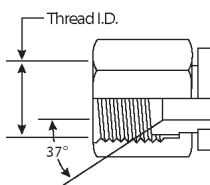

### Male Flat-Face O-Ring to Male Pipe NPTF

For use up to SAE 100R2 maximum working pressure.

Part No.	Descr.	Prod. No.		
			"	"
G60770-0402	4MFFOR-2MP	7259-30615	9/16-18	1/8-27
G60770-0404	4MFFOR-4MP	7259-30625	9/16-18	1/4-18
G60770-0406	4MFFOR-6MP	7259-30635	9/16-18	3/8-18
G60770-0604	6MFFOR-4MP	7259-30645	11/16-16	1/4-18
G60770-0606	6MFFOR-6MP	7259-30655	11/16-16	3/8-18
G60770-0608	6MFFOR-8MP	7259-30665	11/16-16	1/2-14
G60770-0804	8MFFOR-4MP	7259-09845	13/16-16	1/4-18
G60770-0806	8MFFOR-6MP	7259-30675	13/16-16	3/8-18
G60770-0808	8MFFOR-8MP	7259-30685	13/16-16	1/2-14
G60770-0812	8MFFOR-12MP	7259-06845	13/16-16	3/4-14
G60770-1008	10MFFOR-8MP	7259-30695	1-14	1/2-14
G60770-1012	10MFFOR-12MP	7259-06755	1-14	3/4-14
G60770-1208	12MFFOR-8MP	7259-06035	1 3/16-12	1/2-14
G60770-1212	12MFFOR-12MP	7259-30705	1 3/16-12	3/4-14
G60770-1216	12MFFOR-16MP	7259-08115	1 3/16-12	1-11 1/2
G60770-1612	16MFFOR-12MP	7259-07075	1 7/16-12	3/4-14
G60770-1616	16MFFOR-16MP	7259-30715	1 7/16-12	1-11 1/2
G60770-2020	20MFFOR-20MP	7259-30725	1 11/16-12	1 1/4-11 1/2
G60770-2424	24MFFOR-24MP	7259-07595	2-12	1 1/2-11 1/2

### Male Flat-Face O-Ring to Female JIC 37° Flare Swivel

For use up to SAE 100R2 maximum working pressure.

Part No.	Descr.	Prod. No.		
			"	"
G60785-0404	4MFFOR-4FJX	7259-09995	9/16-18	7/16-20
G60785-0606	6MFFOR-6FJX	7259-05135	11/16-16	9/16-18
G60785-0808	8MFFOR-8FJX	7259-05365	13/16-16	3/4-16
G60785-1010	10MFFOR-10FJX	7259-06335	1-14	7/8-14
G60785-1212	12MFFOR-12FJX	7259-05215	1 3/16-12	1 1/16-12
G60785-1616	16MFFOR-16FJX	7259-06765	1 7/16-12	1 5/16-12