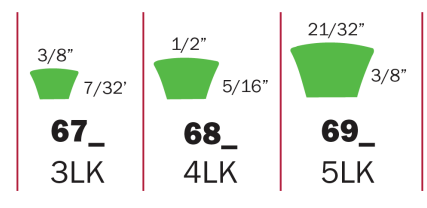

BELT IDENTIFICATION

Singles: **6726 / 3L260K**
67 / 3L - Cross Section
26 / 260 - Outside Circumference (in) / Outside Circumference (in), plus added zero to designate part number
K - Aramid Designation

Available Stock Sizes
67/3L 16-74 (in)
68/4L 17-117 (in)
69/5L 23-100 (in)

Belt Identification Chart

PoweRated® V-Belts

Recommended Sheaves

Light-Duty Sheaves-Bored-to-Size/Light-Duty Sheaves-Bushed/Light-Duty Sheaves-Variable Pitch