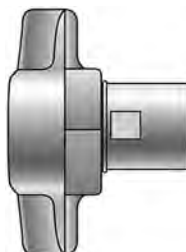

EQUIPMENT
HOSE/CPLG. SELECTION
G8K COUPLINGS
GLOBAL SPIRAL COUPLINGS
STAINLESS STEEL SPIRAL
MEGACRIMP COUPLINGS
STAINLESS STEEL BRAID
POWER CRIMP COUPLINGS
FIELD ATTACHABLE G1 & G2 COUPLINGS
FIELD ATTACHABLE C5 COUPLINGS
C14 COUPLINGS
GL COUPLINGS
GLX COUPLINGS
PCTS THERMOPLASTIC COUPLINGS
POLARSEAL COUPLINGS (ACA)
POLARSEAL II COUPLINGS (ACC)
POLARSEAL II COUPLINGS (ACB)
POWER STEERING
ADAPTERS
QUICK DISCONNECT COUPLERS
BALL VALVES
LIVE SWIVEL
ASSEMBLY FABRICATION
ACCESSORIES
EQUIPMENT AND PARTS
KITS
AIR BRAKE HOSE ASSY
BRASS

### Male (Brass) - Less Flange

Part No.	Descr.	Prod. No.			
			"		
△ G95111-1212	12MQW-12FP	7252-88525	3/4-14	3000	9000
△ G95111-1616	16MQW-16FP	7252-88535	1-11 1/2	3000	9000
△ G95111-2020	20MQW-20FP	7252-88545	1 1/4-11 1/2	2750	8250
△ G95111-2424	24MQW-24FP	7252-88555	1 1/2-11 1/2	2500	7500

### Female (Brass) - Wing Nut (Cast Iron)

Part No.	Descr.	Prod. No.			
			"		
△ G95121-1212	12FQW-12FP	7252-88585	3/4-14	3000	9000
△ G95121-1616	16FQW-16FP	7252-88595	1-11 1/2	3000	9000
△ G95121-2020	20FQW-20FP	7252-88605	1 1/4-11 1/2	2750	8250
△ G95121-2424	24FQW-24FP	7252-88615	1 1/2-11 1/2	2500	7500