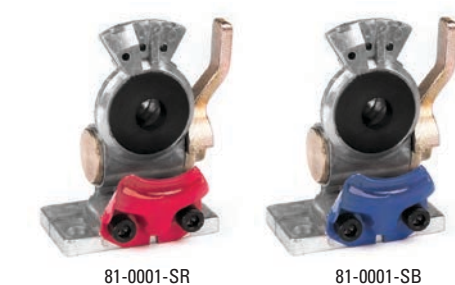

SPRING GUARD

PART #	DESCRIPTION	PACK
81-0115-SPR	3/8" x 1/2" Reusable or Field Attachable Fitting with Spring Guard	2

81-0115-SPR

ANODIZED GLADHANDLES

- Provides strain relief and prevents kinking of the air coil
- Anodized coating provides superior corrosion resistance
- Allows user to couple/uncouple with ease
- Includes thread sealant on the male end

PART #	MATERIAL	FEATURES	COLOR	PACK
81-0125	Aluminum	Anodized	Red & Blue	2

81-0125

GLADHANDS

STANDARD & ANGLED

- Meets or exceed SAE J318 standards
- Aluminum castings with powder-coated steel clasp plates (service and emergency)
- Permanent clamp screws; Includes a large face rubber seal
- Polarized emergency and service gladhands
- Replacement seals available in rubber or polyethylene
- Port "A" comes standard as unplugged – 38° gladhands

PART #	MATERIAL	DESCRIPTION	COLOR	SCREEN	PACK
81-0001	Aluminum	Universal	–	No	1
81-0001-S NEW	Aluminum	Universal	–	Yes	1
81-0001-R	Aluminum	Emergency	Red	No	1
81-0001-RS NEW	Aluminum	Emergency	Red	Yes	1
81-0001-B	Aluminum	Service	Blue	No	1
81-0001-BS NEW	Aluminum	Service	Blue	Yes	1
81-0001-38R	Aluminum	38° Emergency	Red	No	1
81-0001-38RS NEW	Aluminum	38° Emergency	Red	Yes	1
81-0001-38B	Aluminum	38° Service	Blue	No	1
81-0001-38BS NEW	Aluminum	38° Service	Blue	Yes	1

SHUTOFF GLADHANDS

HANDLE STYLE – SURFACE MOUNT

- Meets or exceed SAE J318 standards
- Shut-off arm, surface mount
- 3/8" port
- Full-face rubber seals

PART #	MATERIAL	DESCRIPTION	COLOR	SCREEN	PACK
81-0001-SR	Aluminum	Shut-Off, Emergency	Red	No	1
81-0001-SB	Aluminum	Shut-Off, Service	Blue	No	1