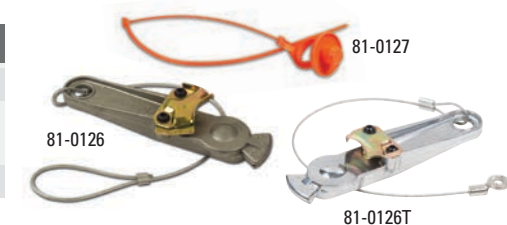

- Seals resist oil, chemicals, ozone
- Improved wear resistance lengthens service life
- Retail and bulk pack options

PART #	MATERIAL	FEATURES	COLOR	PACK
PROTECTIVE DUST FLAP				
81-0103-25	Polyurethane	Protective Dust Flap*	Grey	25
81-0102-100	Rubber	Protective Dust Flap*	Black	100
81-0102-08	Rubber	Protective Dust Flap*	Black	8
LARGE FACE WITH BUILT-IN FILTER SCREEN				
81-0113-100R	Polyurethane	w/ Built-In Filter Screen	Red	100
81-0113-08R	Polyurethane	w/ Built-In Filter Screen	Red	8
81-0113-100B	Polyurethane	w/ Built-In Filter Screen	Blue	100
81-0113-08B	Polyurethane	w/ Built-In Filter Screen	Blue	8
LARGE FACE				
81-0110-100R	Polyurethane	Large Face	Red	100
81-0110-08R	Polyurethane	Large Face	Red	8
81-0110-100B	Polyurethane	Large Face	Blue	100
81-0110-08B	Polyurethane	Large Face	Blue	8
81-0111	Polyurethane	Large Face	2 Red/2 Blue	4
81-0116-100BP NEW	Polyurethane	Large Face	Black	100
81-0116-08BP NEW	Polyurethane	Large Face	Black	8
SMALL FACE				
81-0112-100R	Polyurethane	Small Face	Red	100
81-0112-100B	Polyurethane	Small Face	Blue	100
81-0117-100BP NEW	Polyurethane	Small Face	Black	100
DOUBLE LIP				
81-0101-100	Rubber	Double Lip	Black	100
81-0101-08	Rubber	Double Lip	Black	8
SINGLE LIP				
81-0100-100	Rubber	Single Lip	Black	100
FILTER SCREEN				
81-0115-25	Stainless Steel	Filter Screen	–	25

SEALS AND SCREENS

GLADHAND ACCESSORIES

PART #	FEATURES	PACK
81-0126	Dummy Gladhand with 18" Stainless Steel Cable	1
81-0126T NEW	Dummy Gladhand with 18" Stainless Steel Cable and Heavy Duty Eyelet	1
81-0127	Gladhand Pacifier	1