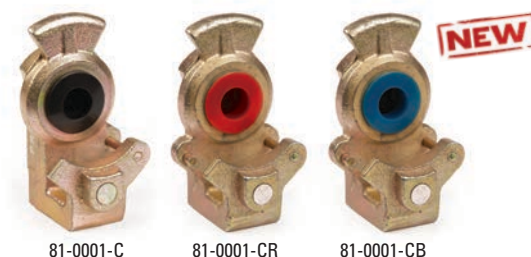

CAST IRON GLADHANDLES