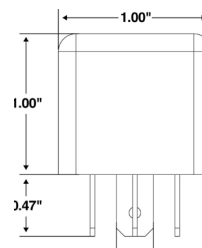

5 BLADE TERMINAL, DISPLAY PACKAGING

- These relays replace both Hella and Bosch units

Part Number	Amps	Volts	Housing Material
192D	40	12	PC