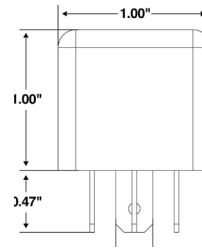

### 5 BLADE TERMINAL

- These relays replace both Hella and Bosch units

Part Number	Amps	Volts	Housing Material
190	40	12	PC

5 BLADE TERMINAL