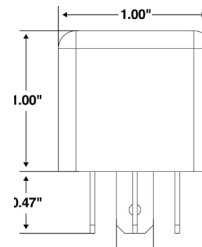

5 BLADE TERMINAL

- These relays replace both Hella and Bosch units

Part Number	Amps	Volts	Housing Material
191	40	12	PC

5 BLADE TERMINAL