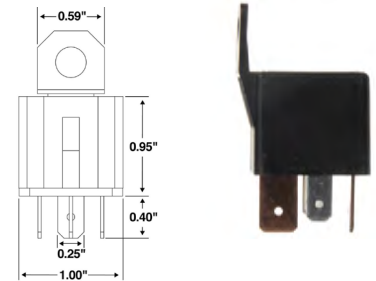

## 4 BLADE TERMINAL

- These relays replace both Hella and Bosch units

Part Number	Amps	Volts	Housing Material
194	40	12	PC

4 BLADE TERMINAL

## 4 BLADE TERMINAL

- These relays replace both Hella and Bosch units

Part Number	Amps	Volts	Housing Material
195	70	12	PC

4 BLADE TERMINAL