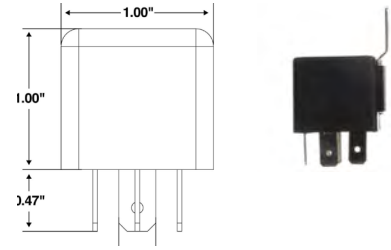

5 BLADE TERMINAL

- These relays replace both Bosch units

Part Number	Amps	Volts	Housing Material
1924	22	24	PC