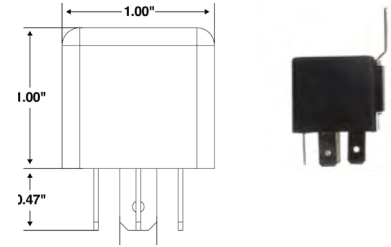

4 BLADE TERMINAL

- These relays replace both Hella and Bosch units

Part Number	Amps	Volts	Housing Material
194	40	12	PC