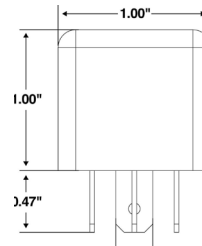

5 BLADE TERMINAL, TAB

- These relays replace both Hella and Bosch units

Part Number	Amps	Volts	Housing Material
192	40	12	PC

5 BLADE TERMINAL