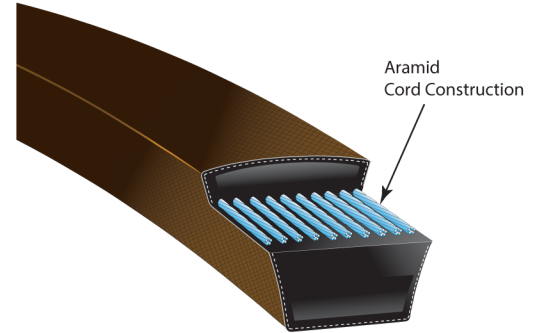

BladeRunner® Belts

BladeRunner belts are engineered and built to exactly match the composition, construction and fit of the most popular lawn and garden brand names.

Markets/Applications

BladeRunner belts are specifically designed for use on lawn and garden equipment.

Features/Advantages

- Exact OEM fit and construction means more value and longer life.
- Built to withstand the rigorous start and stop operation of lawn and garden equipment.
- **Aramid Cord Construction** is utilized in many cases, providing longer service life during frequent and service shock loads.