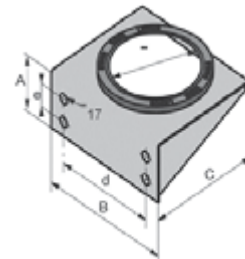

FIXATION CLAMPS

**CD01028**  
FITS ON ACS MODELS

**254007**  
FOR ABVE 10L TO ABVE 50L

**AC BRACKET**  
FITS ON AC MODELS

PART NO	USE WITH MODELS	DIMENSIONS (MM)					
		A	B	C	D	H	J
254021	ACS, ASA 0.5L / 0.7L	163	144	90	118.5	78	3
254022	ASA 1L & ABVE 4L	210	200	130	168	92	4

FIXATION SEAT

PART NO	USE WITH MODELS	DIMENSIONS (MM)					
		DIA.	A	B	C	d	e
254012	ABVE4	108	80	210	175	150	40
254008	ABVE10 TO ABVE50	152	100	260	225	200	

CHARGING KIT

**066650 COMPLETE KIT**  
- ADAPTS TO MOST OF VALVES  
- INCLUDES HOSE