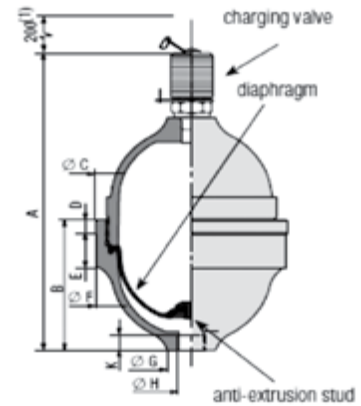

### ASA MODELS

- DIAPHRAGM TYPE
- REPAIRABLE
- SCHRADER VALVE ON TOP

PART NUMBER	VOLUME	MAX PSI	PORT "H"	DIM "A"	DIAM. "C"
060932	0.2 L	5880	G 1/4"	5.91"	3.33"
060972	0.5 L		G 3/8"	7.24"	4.49"
060782	0.7 L	3675		7.76"	4.7"
060110	1 L	5880		M18X1.5	

### ACSA & ACSL MODELS

- ECONOMICAL
- NON-REPAIRABLE
- BLADDER TYPE

PART NUMBER	VOLUME	MAX PSI	PORT "B"	DIM "A"	VALVE	
068275	0.7 L	3000	SAE 08	6.93"	SCREW	
066845		4800			SCHRADER	
065947						
068280	1 L	3000		9.69"	SCREW	
066855		4800			SCHRADER	
065965						
065945	1.5 L	4800		SAE 08	15.4"	SCREW
066865					12.4"	SCREW
068525	2L	3000			SCHRADER	
066875	2.5 L	4800			18.27"	SCREW
066685			SCHRADER			
066885	4 L	4800	27.4"		SCREW	
066690			SCHRADER			

### ABVE MODELS

- BLADDER TYPE
- REPAIRABLE
- SCHRADER VALVE ON TOP

PART NUMBER	VOLUME	MAX PSI	PORT "B"	DIM "A"	DIAM. "C"
066850	4 L	5145	SAE 20	17.24"	6.7"
066860	10 L	4800		22.8"	
066870	20 L			34.6"	9.02"
066880	32 L			55.12"	
066890	50 L			75.35"	

FIXATION SEAT

PART NO	USE WITH MODELS	DIMENSIONS (MM)					
		DIA.	A	B	C	d	e
254012	ABVE4	108	80	210	175	150	40
254008	ABVE10 TO ABVE50	152	100	260	225	200	

CHARGING KIT

**066650 COMPLETE KIT**  
- ADAPTS TO MOST OF VALVES  
- INCLUDES HOSE