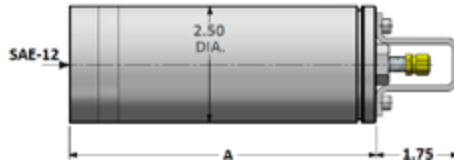

PISTON ACCUMULATORS

- 3000 PSI MAXIMUM WORKING PRESSURE
- DESIGNED FOR MOBILE APPLICATION
- REACT FAST
- LONG SERVICE LIFE
- REPAIRABLE
- COMPACT DESIGN
- COMMON SHRADER VALVE

PART NO	VOLUME (IN³)	DIM "A"
AC-0006-3	6	6.50
AC-0024-3	24	12.25
AC-0052-3	52	21.25