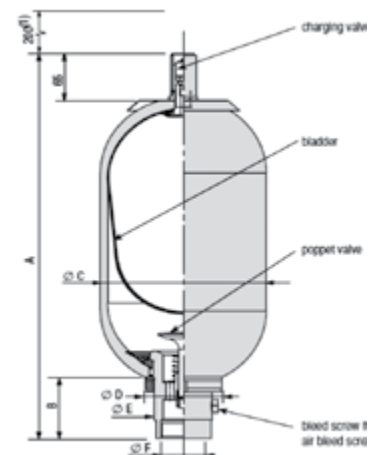

### ASA MODELS

- DIAPHRAGM TYPE
- REPAIRABLE
- SCHRADER VALVE ON TOP

PART NUMBER	VOLUME	MAX PSI	PORT "H"	DIM "A"	DIAM. "C"
060932	0.2 L	5880	G 1/4"	5.91"	3.33"
060972	0.5 L		G 3/8"	7.24"	4.49"
060782	0.7 L	3675		7.76"	4.7"
060110	1 L	5880		M18X1.5	

### ACSA & ACSL MODELS

- ECONOMICAL
- NON-REPAIRABLE
- BLADDER TYPE

PART NUMBER	VOLUME	MAX PSI	PORT "B"	DIM "A"	VALVE	
068275	0.7 L	3000	SAE 08	6.93"	SCREW	
066845		4800			SCHRADER	
065947						
068280	1 L	3000		9.69"	SCREW	
066855		4800			SCHRADER	
065965						
065945	1.5 L	4800		SAE 08	15.4"	SCREW
066865					12.4"	SCREW
068525	2L	3000			SCHRADER	
066875	2.5 L	4800			18.27"	SCREW
066685			SCHRADER			
066885	4 L	4800	27.4"		SCREW	
066690			SCHRADER			

### ABVE MODELS

- BLADDER TYPE
- REPAIRABLE
- SCHRADER VALVE ON TOP

PART NUMBER	VOLUME	MAX PSI	PORT "B"	DIM "A"	DIAM. "C"
066850	4 L	5145	SAE 20	17.24"	6.7"
066860	10 L	4800		22.8"	
066870	20 L			34.6"	9.02"
066880	32 L			55.12"	
066890	50 L			75.35"	