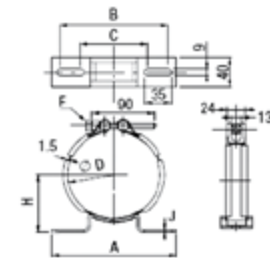

FIXATION CLAMPS

**CD01028**  
FITS ON ACS MODELS

**254007**  
FOR ABVE 10L TO ABVE 50L

**AC BRACKET**  
FITS ON AC MODELS

PART NO	USE WITH MODELS	DIMENSIONS (MM)					
		A	B	C	D	H	J
254021	ACS, ASA 0.5L / 0.7L	163	144	90	118.5	78	3
254022	ASA 1L & ABVE 4L	210	200	130	168	92	4

FIXATION SEAT

PART NO	USE WITH MODELS	DIMENSIONS (MM)					
		DIA.	A	B	C	d	e
254012	ABVE4	108	80	210	175	150	40
254008	ABVE10 TO ABVE50	152	100	260	225	200	

CHARGING KIT

**066650 COMPLETE KIT**  
- ADAPTS TO MOST OF VALVES  
- INCLUDES HOSE