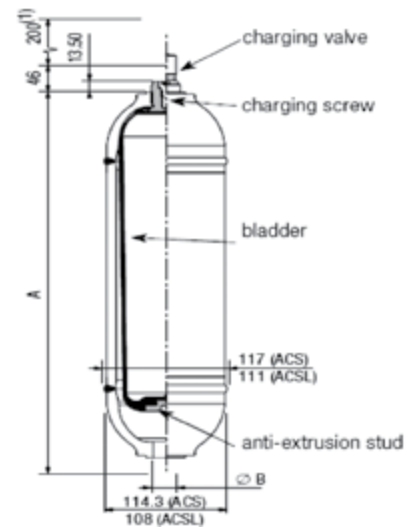

### ASA MODELS

- DIAPHRAGM TYPE
- REPAIRABLE
- SCHRADER VALVE ON TOP

PART NUMBER	VOLUME	MAX PSI	PORT "H"	DIM "A"	DIAM. "C"
060932	0.2 L	5880	G 1/4"	5.91"	3.33"
060972	0.5 L		G 3/8"	7.24"	4.49"
060782	0.7 L	3675		7.76"	4.7"
060110	1 L	5880		M18X1.5	

### ACSA & ACSL MODELS

- ECONOMICAL
- NON-REPAIRABLE
- BLADDER TYPE

PART NUMBER	VOLUME	MAX PSI	PORT "B"	DIM "A"	VALVE	
068275	0.7 L	3000	SAE 08	6.93"	SCREW	
066845		4800			SCHRADER	
065947						
068280	1 L	3000		9.69"	SCREW	
066855		4800			SCHRADER	
065965						
065945	1.5 L	4800		SAE 08	15.4"	SCREW
066865					12.4"	SCREW
068525	2L	3000			SCHRADER	
066875	2.5 L	4800			18.27"	SCREW
066685			SCHRADER			
066885	4 L	4800	27.4"		SCREW	
066690			SCHRADER			

### ABVE MODELS

- BLADDER TYPE
- REPAIRABLE
- SCHRADER VALVE ON TOP

PART NUMBER	VOLUME	MAX PSI	PORT "B"	DIM "A"	DIAM. "C"
066850	4 L	5145	SAE 20	17.24"	6.7"
066860	10 L	4800		22.8"	
066870	20 L			34.6"	9.02"
066880	32 L			55.12"	
066890	50 L			75.35"	

FIXATION CLAMPS

**CD01028**  
FITS ON ACS MODELS

**254007**  
FOR ABVE 10L TO ABVE 50L

**AC BRACKET**  
FITS ON AC MODELS

PART NO	USE WITH MODELS	DIMENSIONS (MM)					
		A	B	C	D	H	J
254021	ACS, ASA 0.5L / 0.7L	163	144	90	118.5	78	3
254022	ASA 1L & ABVE 4L	210	200	130	168	92	4