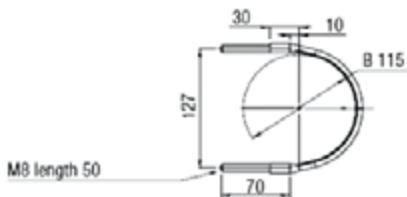

FIXATION CLAMPS

CD01028
FITS ON ACS MODELS