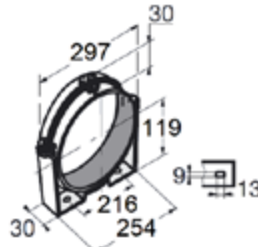

### ABVE MODELS

- BLADDER TYPE
- REPAIRABLE
- SCHRADER VALVE ON TOP

PART NUMBER	VOLUME	MAX PSI	PORT "B"	DIM "A"	DIAM. "C"
066850	4 L	5145	SAE 20	17.24"	6.7"
066860	10 L	4800		22.8"	
066870	20 L			34.6"	9.02"
066880	32 L			55.12"	
066890	50 L			75.35"	

FIXATION CLAMPS

**CD01028**  
FITS ON ACS MODELS

**254007**  
FOR ABVE 10L TO ABVE 50L

**AC BRACKET**  
FITS ON AC MODELS

PART NO	USE WITH MODELS	DIMENSIONS (MM)					
		A	B	C	D	H	J
254021	ACS, ASA 0.5L / 0.7L	163	144	90	118.5	78	3
254022	ASA 1L & ABVE 4L	210	200	130	168	92	4

FIXATION SEAT

PART NO	USE WITH MODELS	DIMENSIONS (MM)					
		DIA.	A	B	C	d	e
254012	ABVE4	108	80	210	175	150	40
254008	ABVE10 TO ABVE50	152	100	260	225	200	

CHARGING KIT

**066650 COMPLETE KIT**  
- ADAPTS TO MOST OF VALVES  
- INCLUDES HOSE