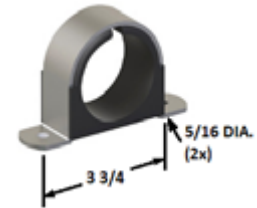

PISTON ACCUMULATORS

- 3000 PSI MAXIMUM WORKING PRESSURE
- DESIGNED FOR MOBILE APPLICATION
- REACT FAST
- LONG SERVICE LIFE
- REPAIRABLE
- COMPACT DESIGN
- COMMON SHRADER VALVE

PART NO	VOLUME (IN <sup>3</sup> )	DIM "A"
AC-0006-3	6	6.50
AC-0024-3	24	12.25
AC-0052-3	52	21.25

FIXATION CLAMPS

**CD01028**  
FITS ON ACS MODELS

**254007**  
FOR ABVE 10L TO ABVE 50L

**AC BRACKET**  
FITS ON AC MODELS

PART NO	USE WITH MODELS	DIMENSIONS (MM)					
		A	B	C	D	H	J
254021	ACS, ASA 0.5L / 0.7L	163	144	90	118.5	78	3
254022	ASA 1L & ABVE 4L	210	200	130	168	92	4

FIXATION SEAT

PART NO	USE WITH MODELS	DIMENSIONS (MM)					
		DIA.	A	B	C	d	e
254012	ABVE4	108	80	210	175	150	40
254008	ABVE10 TO ABVE50	152	100	260	225	200	

CHARGING KIT

**066650 COMPLETE KIT**  
- ADAPTS TO MOST OF VALVES  
- INCLUDES HOSE