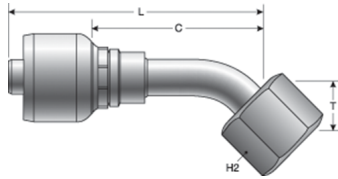

Female JIC 37° Flare Swivel - 45° Bent Tube

Descr.	Prod. No.	⊘		H2	T		L		C		
		"	mm		"	mm	"	mm	"	mm	
4P-4FJX45S XBULK	7129-0293	1/4	6.4	7/16-20	14	.39	10.0	2.66	67.5	1.63	41.5
4P-4FJX45S	7129-02935	1/4	6.4	7/16-20	14	.39	10.0	2.66	67.5	1.63	41.5
4P-5FJX45-011 XBULK	7129-0312	1/4	6.4	1/2-20	17	.39	10.0	2.51	63.8	1.49	37.8
4P-6FJX45S XBULK	7129-0169	1/4	6.4	9/16-18	19	.43	11.0	2.91	74.0	1.89	48.0
4P-6FJX45S	7129-01695	1/4	6.4	9/16-18	19	.43	11.0	2.91	74.0	1.89	48.0
6P-6FJX45S XBULK	7129-0013	3/8	9.5	9/16-18	19	.43	11.0	2.91	74.0	1.89	48.0
6P-6FJX45S	7129-00135	3/8	9.5	9/16-18	19	.43	11.0	2.91	74.0	1.89	48.0
6P-8FJX45S XBULK	7129-0136	3/8	9.5	3/4-16	24	.59	15.0	3.36	85.4	2.34	59.4
6P-8FJX45S	7129-01365	3/8	9.5	3/4-16	24	.59	15.0	3.36	85.4	2.34	59.4
8P-8FJX45S XBULK	7129-0049	1/2	12.7	3/4-16	24	.59	15.0	3.52	89.4	2.38	60.4
8P-10FJX45S XBULK	7129-0204	1/2	12.7	7/8-14	27	.63	16.0	3.43	87.0	2.28	58.0
8P-10FJX45S	7129-02045	1/2	12.7	7/8-14	27	.63	16.0	3.43	87.0	2.28	58.0
10P-10FJX45S XBULK	7129-0137	5/8	15.9	7/8-14	27	.63	16.0	3.54	90.0	2.28	58.0
10P-10FJX45S	7129-01375	5/8	15.9	7/8-14	27	.63	16.0	3.54	90.0	2.28	58.0
10P-12FJX45S XBULK	7129-0076	5/8	15.9	1 1/16-12	32	.83	21.0	4.30	109.2	3.04	77.2
10P-12FJX45S	7129-00765	5/8	15.9	1 1/16-12	32	.83	21.0	4.30	109.2	3.04	77.2
12P-12FJX45S XBULK	7129-0152	3/4	19.1	1 1/16-12	32	.83	21.0	4.57	116.2	3.06	77.7
16P-16FJX45S XBULK	7129-0241	1	25.4	1 5/16-12	41	.94	24.0	4.69	119.2	3.18	80.7
16P-16FJX45S	7129-02415	1	25.4	1 5/16-12	41	.94	24.0	4.69	119.2	3.18	80.7