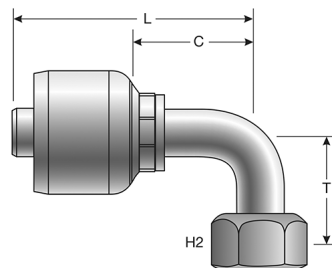

Female British Standard Parallel Pipe Swivel - 90° Bent Tube

Descr.	Prod. No.	⊖		🌀	H2	T		L		C	
		"	mm			"	mm	"	mm	"	mm
4P-4FBSPPX90 XBULK	7129-0201	1/4	6.4	1/4-19	19	.92	23.3	2.01	51.0	.98	25.0
4P-4FBSPPX90S	7129-02015	1/4	6.4	1/4-19	19	.92	23.3	2.01	51.0	.98	25.0
6P-6FBSPPX90 XBULK	7129-0144	3/8	9.5	3/8-19	22	1.26	32.0	2.33	59.2	1.31	33.2
6P-6FBSPPX90S	7129-01445	3/8	9.5	3/8-19	22	1.26	32.0	2.33	59.2	1.31	33.2
8P-8FBSPPX90 XBULK	7129-0189	1/2	12.7	1/2-14	27	1.48	37.5	2.75	69.9	1.61	40.9
8P-8FBSPPX90S	7129-01895	1/2	12.7	1/2-14	27	1.48	37.5	2.75	69.9	1.61	40.9
12P-12FBSPPX90S	7129-02215	3/4	19.1	3/4-14	32	2.38	60.5	3.78	96.0	2.26	57.5