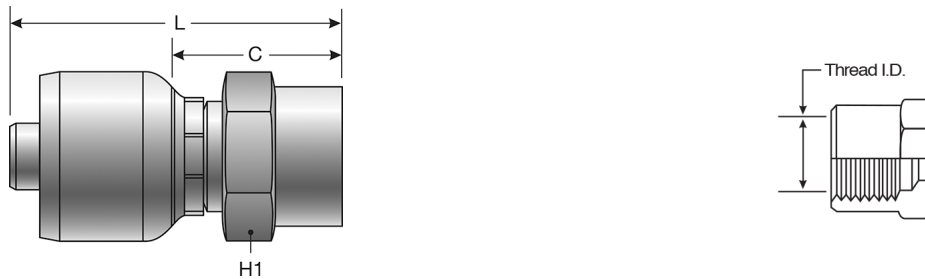

Male Pipe Swivel (NPTF - without 30° Cone Seat) - Continued

Descr.	Prod. No.	⊖		🌀	H1	H2	L		C	
		"	mm				"	mm	"	mm
8P-6MPX	7129-01135	1/2	12.7	3/8-18	19	24	3.11	79.0	1.97	50.0
8P-8MPX XBULK	7129-0033	1/2	12.7	1/2-14	22	27	3.35	85.0	2.20	56.0
8P-8MPX	7129-00335	1/2	12.7	1/2-14	22	27	3.35	85.0	2.20	56.0

Female Pipe (NPTF - without 30° Cone Seat)

Descr.	Prod. No.	⊖		🌀	H1	L		C	
		"	mm			"	mm	"	mm
4P-4FP XBULK	7129-0104	1/4	6.4	1/4-18	19	2.01	51.0	.98	25.0
4P-4FP	7129-01045	1/4	6.4	1/4-18	19	2.01	51.0	.98	25.0
6P-6FP XBULK	7129-0021	3/8	9.5	3/8-18	22	2.05	52.0	1.02	26.0
6P-6FP	7129-00215	3/8	9.5	3/8-18	22	2.05	52.0	1.02	26.0
8P-8FP XBULK	7129-0062	1/2	12.7	1/2-14	27	2.36	60.0	1.22	31.0
8P-8FP	7129-00625	1/2	12.7	1/2-14	27	2.36	60.0	1.22	31.0
12P-12FP XBULK	7129-0213	3/4	19.1	3/4-14	32	2.83	72.0	1.32	33.5
12P-12FP	7129-02135	3/4	19.1	3/4-14	32	2.05	52.0	1.02	26.0