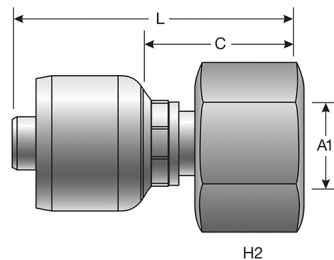

Descr.	Prod. No.	⊖		🌀	H2	L		C		A1
		"	mm			"	mm	"	mm	
6P-12MDL	7129-02285	3/8	9.5	M18X1.5	19	1.99	50.5	.96	24.5	12.0

Female DIN 24° Cone Swivel - Light Series with O-Ring

Descr.	Prod. No.	⊖		🌀	H2	L		C		A1
		"	mm			"	mm	"	mm	
4P-6FDLORX	7129-02195	1/4	6.4	M12X1.5	14	1.98	50.2	.95	24.2	6.0
4P-8FDLORX XBULK	7129-0194	1/4	6.4	M14X1.5	17	1.98	50.2	.95	24.2	8.0
4P-8FDLORX	7129-01945	1/4	6.4	M14X1.5	17	1.98	50.2	.95	24.2	8.0
4P-10FDLORX	7129-01815	1/4	6.4	M16X1.5	19	2.04	51.7	1.01	25.7	10.0
6P-10FDLORX XBULK	7129-0029	3/8	9.5	M16X1.5	19	2.04	51.7	1.01	25.7	10.0
6P-10FDLORX	7129-00295	3/8	9.5	M16X1.5	19	2.04	51.7	1.01	25.7	10.0