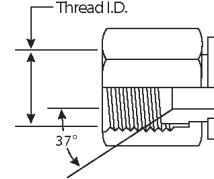

Female JIC 37° Flare Swivel - 45° Bent Tube

Descr.	Prod. No.	⊘		H2	T		L		C		
		"	mm		"	mm	"	mm	"	mm	
4P-4FJX45S XBULK	7129-0293	1/4	6.4	7/16-20	14	.39	10.0	2.66	67.5	1.63	41.5
4P-4FJX45S	7129-02935	1/4	6.4	7/16-20	14	.39	10.0	2.66	67.5	1.63	41.5
4P-5FJX45-011 XBULK	7129-0312	1/4	6.4	1/2-20	17	.39	10.0	2.51	63.8	1.49	37.8
4P-6FJX45S XBULK	7129-0169	1/4	6.4	9/16-18	19	.43	11.0	2.91	74.0	1.89	48.0
4P-6FJX45S	7129-01695	1/4	6.4	9/16-18	19	.43	11.0	2.91	74.0	1.89	48.0
6P-6FJX45S XBULK	7129-0013	3/8	9.5	9/16-18	19	.43	11.0	2.91	74.0	1.89	48.0
6P-6FJX45S	7129-00135	3/8	9.5	9/16-18	19	.43	11.0	2.91	74.0	1.89	48.0
6P-8FJX45S XBULK	7129-0136	3/8	9.5	3/4-16	24	.59	15.0	3.36	85.4	2.34	59.4
6P-8FJX45S	7129-01365	3/8	9.5	3/4-16	24	.59	15.0	3.36	85.4	2.34	59.4
8P-8FJX45S XBULK	7129-0049	1/2	12.7	3/4-16	24	.59	15.0	3.52	89.4	2.38	60.4
8P-10FJX45S XBULK	7129-0204	1/2	12.7	7/8-14	27	.63	16.0	3.43	87.0	2.28	58.0
8P-10FJX45S	7129-02045	1/2	12.7	7/8-14	27	.63	16.0	3.43	87.0	2.28	58.0
10P-10FJX45S XBULK	7129-0137	5/8	15.9	7/8-14	27	.63	16.0	3.54	90.0	2.28	58.0
10P-10FJX45S	7129-01375	5/8	15.9	7/8-14	27	.63	16.0	3.54	90.0	2.28	58.0
10P-12FJX45S XBULK	7129-0076	5/8	15.9	1 1/16-12	32	.83	21.0	4.30	109.2	3.04	77.2
10P-12FJX45S	7129-00765	5/8	15.9	1 1/16-12	32	.83	21.0	4.30	109.2	3.04	77.2
12P-12FJX45S XBULK	7129-0152	3/4	19.1	1 1/16-12	32	.83	21.0	4.57	116.2	3.06	77.7
16P-16FJX45S XBULK	7129-0241	1	25.4	1 5/16-12	41	.94	24.0	4.69	119.2	3.18	80.7
16P-16FJX45S	7129-02415	1	25.4	1 5/16-12	41	.94	24.0	4.69	119.2	3.18	80.7