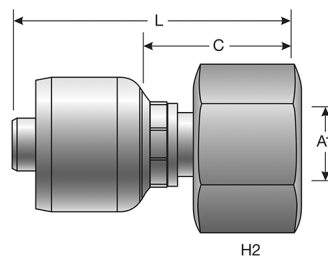

Female DIN 24° Cone Swivel - Heavy Series with O-Ring

Descr.	Prod. No.	⊖		🌀	H2	L		C		A1
		"	mm			"	mm	"	mm	
4P-8FDHORX	7129-02065	1/4	6.4	M16X1.5	19	1.98	50.2	.95	24.2	8.0
6P-12FDHORX XBULK	7129-0186	3/8	9.5	M20X1.5	24	2.04	51.7	1.01	25.7	12.0
6P-12FDHORX	7129-01865	3/8	9.5	M20X1.5	24	2.04	51.7	1.01	25.7	12.0