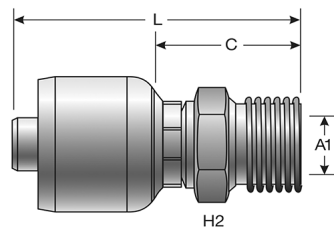

Male DIN 24° Cone - Light Series

Descr.	Prod. No.	⊖		🌀	H2	L		C		A1
		"	mm			"	mm	"	mm	
6P-12MDL	7129-02285	3/8	9.5	M18X1.5	19	1.99	50.5	.96	24.5	12.0