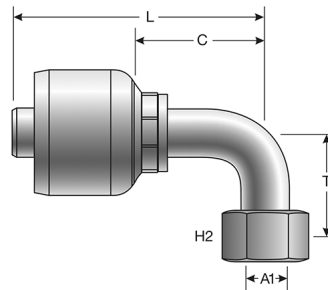

Female DIN 24° Cone Swivel - Light Series with O-Ring - Continued

Descr.	Prod. No.	⊖		🌀	H2	L		C		A1
		"	mm			"	mm	"	mm	
6P-12FDLORX XBULK	7129-0001	3/8	9.5	M18X1.5	22	2.04	51.7	1.01	25.7	12.0
6P-12FDLORX	7129-00015	3/8	9.5	M18X1.5	22	2.04	51.7	1.01	25.7	12.0
8P-15FDLORX	7129-02375	1/2	12.7	M22X1.5	27	2.17	55.1	1.03	26.1	15.0
10P-18FDLORX XBULK	7129-0010	5/8	15.9	M26X1.5	32	2.33	59.2	1.07	27.2	18.0
10P-18FDLORX	7129-00105	5/8	15.9	M26X1.5	32	2.33	59.2	1.07	27.2	18.0
12P-22FDLORX	7129-00485	3/4	19.1	M30X2.0	36	2.69	68.3	1.17	29.8	20.0

Female DIN 24° Cone Swivel - Light Series with O-Ring - 90° Bent Tube

Descr.	Prod. No.	⊖		🌀	H2	T		L		C		A1
		"	mm			"	mm	"	mm	"	mm	
4P-8FDLORX90 XBULK	7129-0211	1/4	6.4	M14X1.5	17	1.38	35.0	2.28	58.0	1.26	32.0	8.0
4P-8FDLORX90S	7129-02115	1/4	6.4	M14X1.5	17	1.38	35.0	2.28	58.0	1.26	32.0	8.0
4P-10FDLORX90S	7129-02685	1/4	6.4	M16X1.5	19	1.44	36.5	2.28	58.0	1.26	32.0	10.0
6P-10FDLORX90 XBULK	7129-0273	3/8	9.5	M16X1.5	19	1.44	36.6	2.26	57.3	1.23	31.3	10.0
6P-10FDLORX90S	7129-02735	3/8	9.5	M16X1.5	19	1.44	36.6	2.26	57.3	1.23	31.3	10.0
6P-12FDLORX90 XBULK	7129-0168	3/8	9.5	M18X1.5	22	1.46	37.0	2.26	57.3	1.23	31.3	12.0
6P-12FDLORX90S	7129-01685	3/8	9.5	M18X1.5	22	1.46	37.0	2.26	57.3	1.23	31.3	12.0
8P-15FDLORX90S	7129-02205	1/2	12.7	M22X1.5	27	1.65	42.0	2.74	69.7	1.60	40.7	15.0