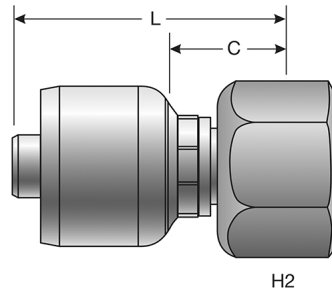

Female DIN 24° Cone Swivel - Heavy Series with O-Ring - Continued

Descr.	Prod. No.	⊖		🌀	H2	L		C		A1
		"	mm			"	mm	"	mm	
8P-16FDHORX	7129-00025	1/2	12.7	M24X1.5	30	2.34	59.4	1.20	30.4	16.0
12P-20FDHORX	7129-01035	3/4	19.1	M30X2.0	36	2.91	73.8	1.39	35.3	20.0

Female British Standard Parallel Pipe Swivel

Descr.	Prod. No.	⊖		🌀	H2	L		C	
		"	mm			"	mm	"	mm
4P-4FBSPPX XBULK	7129-0209	1/4	6.4	1/4-19	19	1.65	42.0	.63	16.0
4P-4FBSPPX	7129-02095	1/4	6.4	1/4-19	19	1.65	42.0	.63	16.0
6P-6FBSPPX XBULK	7129-0190	3/8	9.5	3/8-19	22	1.73	44.0	.71	18.0
6P-6FBSPPX	7129-01905	3/8	9.5	3/8-19	22	1.73	44.0	.71	18.0
8P-8FBSPPX XBULK	7129-0128	1/2	12.7	1/2-14	27	1.89	48.0	.75	19.0
8P-8FBSPPX	7129-01285	1/2	12.7	1/2-14	27	1.89	48.0	.75	19.0
12P-12FBSPPX XBULK	7129-0032	3/4	19.1	3/4-14	32	2.43	61.7	.91	23.2
12P-12FBSPPX	7129-00325	3/4	19.1	3/4-14	32	2.43	61.7	.91	23.2