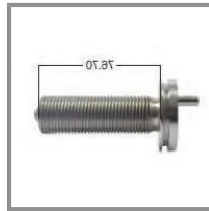

AIR DISC CALIPER REPAIR KITS

ENSEMBLES DE RÉPARATION D'ÉTRIERS DE FREINS

WABCO PAN 19/22

H30109