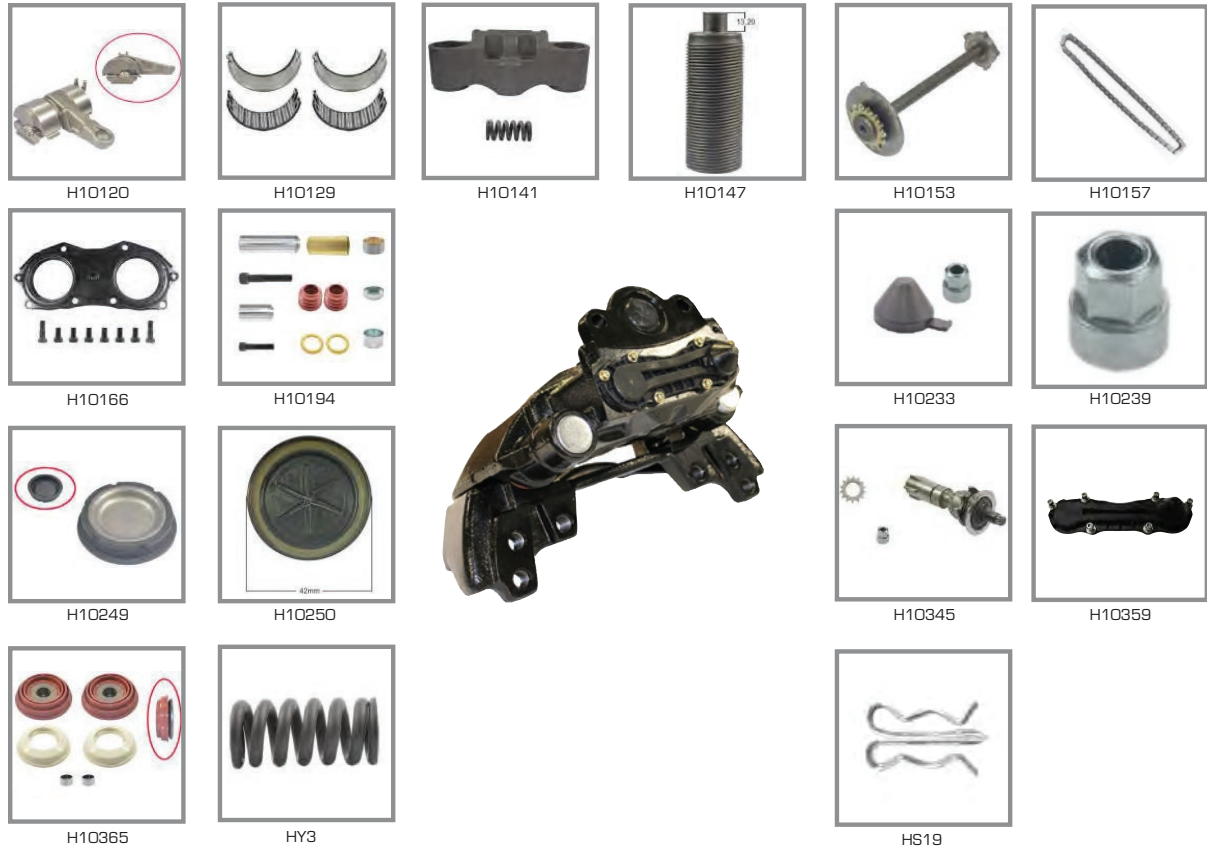

TRUCK APPLICATION / APPLICATION CAMION

AIR DISC BRAKES / ÉTRIERS DE FREINS

PART #	DESCRIPTION	OEM #'S	MFG	APPLICATION
"CERTIFIED" NEW - TRUCK AIR DISC CALIPERS W/CARRIER (NO CORE CHARGE)				
HC1142N	*NEW* AIR DISC CALIPER - 12° (ADB22) W/CARRIER (RH)	K109961, K081142, 802090, K097850, K097850SC, K147430	BENDIX	12° TRUCK (INTERNATIONAL, KENWORTH, MACK, PETERBUILT, VOLVO)
HC1143N	*NEW* AIR DISC CALIPER - 12° (ADB22) W/CARRIER (LH)	K109962, K081143, 802091, K097851, K097851SC, K147429	BENDIX	12° TRUCK (INTERNATIONAL, KENWORTH, MACK, PETERBUILT, VOLVO)
HC1256N	*NEW* AIR DISC CALIPER - 12° (ADB22) W/CARRIER (RH)	K109957, K081256, K021299, K097846, K097846SC, K147136	BENDIX	12° TRUCK (FREIGHTLINER)
HC1257N	*NEW* AIR DISC CALIPER - 12° (ADB22) W/CARRIER (LH)	K109958, K081257, K021300, K097847, K097847SC, K147135	BENDIX	12° TRUCK (FREIGHTLINER)
"CERTIFIED" REMANUFACTURED - TRUCK AIR DISC CALIPERS W/CARRIER (CORE CHARGE APPLICABLE)				
HC9957R	AIR DISC CALIPER - 12° (ADB22) W/CARRIER (RH)	K109957, K081256, K021299, K097846, K097846SC, K147136	BENDIX	12° TRUCK (FREIGHTLINER)
HC9958R	AIR DISC CALIPER - 12° (ADB22) W/CARRIER (LH)	K109958, K081257, K021300, K097847, K097847SC, K147135	BENDIX	12° TRUCK (FREIGHTLINER)
HC9961R	AIR DISC CALIPER - 12° (ADB22) W/CARRIER (RH)	K109961, K081142, 802090, K097850, K097850SC, K147430	BENDIX	12° TRUCK (INTERNATIONAL, KENWORTH, MACK, PETERBUILT, VOLVO)
HC9962R	AIR DISC CALIPER - 12° (ADB22) W/CARRIER (LH)	K109962, K081143, 802091, K097851, K097851SC, K147429	BENDIX	12° TRUCK (INTERNATIONAL, KENWORTH, MACK, PETERBUILT, VOLVO)

AIR DISC CALIPER REPAIR KITS

ENSEMBLES DE RÉPARATION D'ÉTRIERS DE FREINS

BENDIX ADB22

PART #	DESCRIPTION
H10120	LEVER
H10129	ROLLER BEARING SET
H10141	CALIPER BRIDGE W/SPRING
H10147	CALIPER BOLT
H10151	ADJUSTING MECHANISM
H10153	PINION SHAFT
H10157	CHAIN
H10166	COVER
H10194*	GUIDE PIN KIT
H10233	RUBBER CAP AND SHEAR NUT
H10239	SHEAR NUT
H10249	PLUG