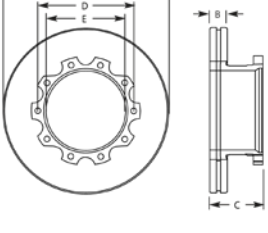

HR6818		Dimensions	
A	Diameter	430mm	16.93in
B	Thickness	45mm	1.77in
C	Height	138.2mm	5.44in
D	Bolt Circle	249.5mm	9.82in
E	Pilot	220mm	8.66in
Bolt Holes		10	5/8x11
Hardware		Not Included	
Weight		74.0 lbs.