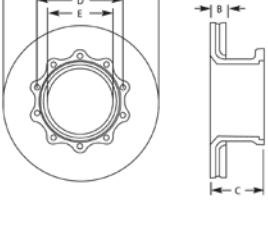

HR6619		Dimensions	
A	Diameter	430mm	16.93in
B	Thickness	45mm	1.77in
C	Height	150mm	5.91in
D	Bolt Circle	249.5mm	9.82in
E	Pilot	220mm	8.66in
Bolt Holes		10	M16x2
Hardware		Not Included	
Weight		82.5 lbs.