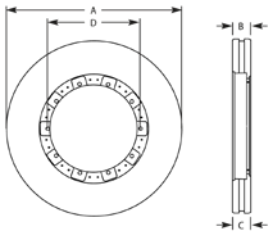

## HD Plus Rotors

HR6694		Dimensions	
<b>A</b>	Diameter	430mm	16.93in
<b>B</b>	Thickness	45mm	1.77in
<b>C</b>	Height	150mm	5.91in
<b>D</b>	Bolt Circle	249.5mm	9.82in
<b>E</b>	Pilot	220mm	8.66in
<b>Bolt Holes</b>		10	5/8 x 11
<b>Hardware</b>		Included	
<b>Weight</b>		75.5 lbs.	

HR6613		Dimensions	
<b>A</b>	Diameter	430mm	16.93in
<b>B</b>	Thickness	45mm	1.77in
<b>C</b>	Height	150mm	5.91in
<b>D</b>	Bolt Circle	249.5mm	9.82in
<b>E</b>	Pilot	220mm	8.66in
<b>Bolt Holes</b>		10	M16x2
<b>Hardware</b>		Not Included	
<b>Weight</b>		76.5 lbs.	

HR6620		Dimensions	
<b>A</b>	Diameter	430mm	16.93in
<b>B</b>	Thickness	45mm	1.77in
<b>C</b>	Height	160mm	6.30in
<b>D</b>	Bolt Circle	285.75mm	11.25in
<b>E</b>	Pilot	207mm	8.15in
<b>Bolt Holes</b>		10	M16x1.5
<b>Hardware</b>		Included	
<b>Weight</b>		81.5 lbs.	

HR6818		Dimensions	
<b>A</b>	Diameter	430mm	16.93in
<b>B</b>	Thickness	45mm	1.77in
<b>C</b>	Height	138.2mm	5.44in
<b>D</b>	Bolt Circle	249.5mm	9.82in
<b>E</b>	Pilot	220mm	8.66in
<b>Bolt Holes</b>		10	5/8x11
<b>Hardware</b>		Not Included	
<b>Weight</b>		74.0 lbs.	