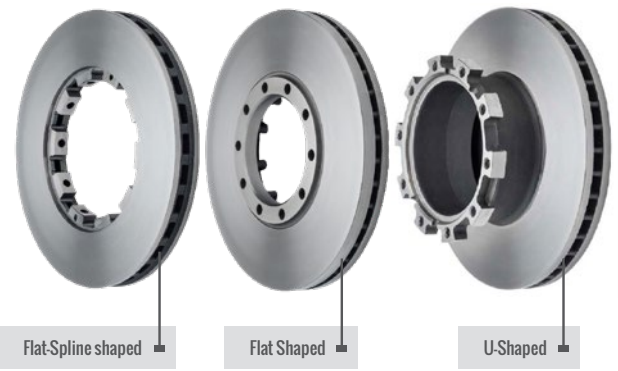

Part No.	HR6694	HR6620	HR6617	HR5180	HR6613	HR6801	HR6618	HR6619
Type	Flat-Spline	U	U	U	U	Flat	U	U
Hardware included	Yes	Yes	No	No	No	Yes	No	No
ABS				Cast-In	Cast-In	Bolt-On		Cast-In
Vehicle/ Brake Type	Bendix for Kenworth, Peterbilt, Mack	Meritor EX225 for Axle FF, FL & R	Bendix ADB22x/ ADB225 for Kenworth, Peterbilt, Mack, Sterling, Volvo, Spartan, Freightliner	Wabco Pan 17	Wabco Pan 22, IMT, Hendrickson	Wabco Pan 22	Bendix ADB22X/ ADB225 for Freightliner, Volvo, Sterling	Wabco Pan 22, 433.7MM, IMT, Ridewell, Hendrickson
Vehicle Type	Truck	Truck	Truck	Trailer	Trailer	Trailer	Truck	Trailer
Bendix Genuine	802569		802082, K038574, K110358, K000332				802081, K038573, K000758	
Bendix All Make		AMR2240N		AMR2224N	AMR2232N	AMR2244N		AMR2260N
Meritor All Make	M44DH802569	M44DH20682	M44D76617	M44D75180	M44D76613	M44DH18609	M44D76618	M44D76619
WABCO Wabco				CT826	CT807, F34-009E			
CONMET Conmet		10020682	10082074			10085621		10082074
Marathon Marathon	RH001	RH003	RH006	RH010	RH014	RH004	RH005	RH007
Other Manufacturer's P/N	Hendrickson 29152-17		Hendrickson S-32193			Hendrickson S-36661-1		Ridewell 1660363, Fuwa H32-D002, Hendrickson S-34172

Ask your Traction representative today for more details. Available in store or on order.