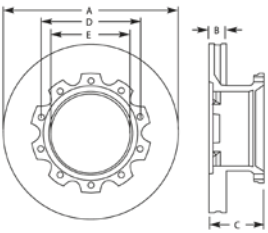

## HD Plus Rotors

HR6694		Dimensions	
<b>A</b>	Diameter	430mm	16.93in
<b>B</b>	Thickness	45mm	1.77in
<b>C</b>	Height	150mm	5.91in
<b>D</b>	Bolt Circle	249.5mm	9.82in
<b>E</b>	Pilot	220mm	8.66in
<b>Bolt Holes</b>		10	5/8 x 11
<b>Hardware</b>		Included	
<b>Weight</b>		75.5 lbs.	

HR6613		Dimensions	
<b>A</b>	Diameter	430mm	16.93in
<b>B</b>	Thickness	45mm	1.77in
<b>C</b>	Height	150mm	5.91in
<b>D</b>	Bolt Circle	249.5mm	9.82in
<b>E</b>	Pilot	220mm	8.66in
<b>Bolt Holes</b>		10	M16x2
<b>Hardware</b>		Not Included	
<b>Weight</b>		76.5 lbs.	

HR6620		Dimensions	
<b>A</b>	Diameter	430mm	16.93in
<b>B</b>	Thickness	45mm	1.77in
<b>C</b>	Height	160mm	6.30in
<b>D</b>	Bolt Circle	285.75mm	11.25in
<b>E</b>	Pilot	207mm	8.15in
<b>Bolt Holes</b>		10	M16x1.5
<b>Hardware</b>		Included	
<b>Weight</b>		81.5 lbs.	

HR6818		Dimensions	
<b>A</b>	Diameter	430mm	16.93in
<b>B</b>	Thickness	45mm	1.77in
<b>C</b>	Height	138.2mm	5.44in
<b>D</b>	Bolt Circle	249.5mm	9.82in
<b>E</b>	Pilot	220mm	8.66in
<b>Bolt Holes</b>		10	5/8x11
<b>Hardware</b>		Not Included	
<b>Weight</b>		74.0 lbs.	