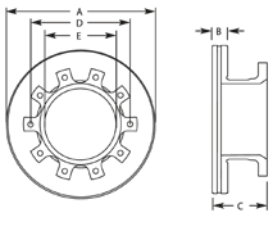

## HD Plus Rotors

HR6694		Dimensions	
<b>A</b>	Diameter	430mm	16.93in
<b>B</b>	Thickness	45mm	1.77in
<b>C</b>	Height	150mm	5.91in
<b>D</b>	Bolt Circle	249.5mm	9.82in
<b>E</b>	Pilot	220mm	8.66in
<b>Bolt Holes</b>		10	5/8 x 11
<b>Hardware</b>		Included	
<b>Weight</b>		75.5 lbs.	

HR6613		Dimensions	
<b>A</b>	Diameter	430mm	16.93in
<b>B</b>	Thickness	45mm	1.77in
<b>C</b>	Height	150mm	5.91in
<b>D</b>	Bolt Circle	249.5mm	9.82in
<b>E</b>	Pilot	220mm	8.66in
<b>Bolt Holes</b>		10	M16x2
<b>Hardware</b>		Not Included	
<b>Weight</b>		76.5 lbs.	

HR6620		Dimensions	
<b>A</b>	Diameter	430mm	16.93in
<b>B</b>	Thickness	45mm	1.77in
<b>C</b>	Height	160mm	6.30in
<b>D</b>	Bolt Circle	285.75mm	11.25in
<b>E</b>	Pilot	207mm	8.15in
<b>Bolt Holes</b>		10	M16x1.5
<b>Hardware</b>		Included	
<b>Weight</b>		81.5 lbs.	

HR6818		Dimensions	
<b>A</b>	Diameter	430mm	16.93in
<b>B</b>	Thickness	45mm	1.77in
<b>C</b>	Height	138.2mm	5.44in
<b>D</b>	Bolt Circle	249.5mm	9.82in
<b>E</b>	Pilot	220mm	8.66in
<b>Bolt Holes</b>		10	5/8x11
<b>Hardware</b>		Not Included	
<b>Weight</b>		74.0 lbs.	