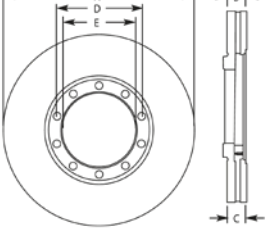

## HD Plus Rotors

HR6694		Dimensions	
<b>A</b>	Diameter	430mm	16.93in
<b>B</b>	Thickness	45mm	1.77in
<b>C</b>	Height	150mm	5.91in
<b>D</b>	Bolt Circle	249.5mm	9.82in
<b>E</b>	Pilot	220mm	8.66in
<b>Bolt Holes</b>		10	5/8 x 11
<b>Hardware</b>		Included	
<b>Weight</b>		75.5 lbs.	

HR6613		Dimensions	
<b>A</b>	Diameter	430mm	16.93in
<b>B</b>	Thickness	45mm	1.77in
<b>C</b>	Height	150mm	5.91in
<b>D</b>	Bolt Circle	249.5mm	9.82in
<b>E</b>	Pilot	220mm	8.66in
<b>Bolt Holes</b>		10	M16x2
<b>Hardware</b>		Not Included	
<b>Weight</b>		76.5 lbs.	

HR6620		Dimensions	
<b>A</b>	Diameter	430mm	16.93in
<b>B</b>	Thickness	45mm	1.77in
<b>C</b>	Height	160mm	6.30in
<b>D</b>	Bolt Circle	285.75mm	11.25in
<b>E</b>	Pilot	207mm	8.15in
<b>Bolt Holes</b>		10	M16x1.5
<b>Hardware</b>		Included	
<b>Weight</b>		81.5 lbs.	

HR6818		Dimensions	
<b>A</b>	Diameter	430mm	16.93in
<b>B</b>	Thickness	45mm	1.77in
<b>C</b>	Height	138.2mm	5.44in
<b>D</b>	Bolt Circle	249.5mm	9.82in
<b>E</b>	Pilot	220mm	8.66in
<b>Bolt Holes</b>		10	5/8x11
<b>Hardware</b>		Not Included	
<b>Weight</b>		74.0 lbs.	