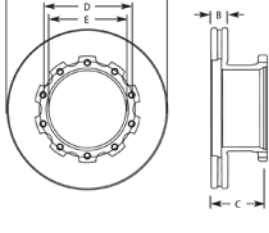

HR6617		Dimensions	
A	Diameter	430mm	16.93in
B	Thickness	45mm	1.77in
C	Height	150mm	5.91in
D	Bolt Circle	249.5mm	9.82in
E	Pilot	220mm	8.66in
Bolt Holes		10	5/8 x 11
Hardware		Not Included	
Weight		75.5 lbs.