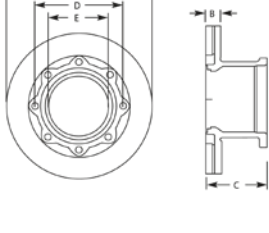

HR5180		Dimensions	
A	Diameter	325mm	12.8in
B	Thickness	34mm	1.34in
C	Height	148.5mm	5.85in
D	Bolt Circle	196mm	7.72in
E	Pilot	173mm	6.81in
Bolt Holes		8	M14x2
Hardware		Not Included	
Weight		40.0 lbs.