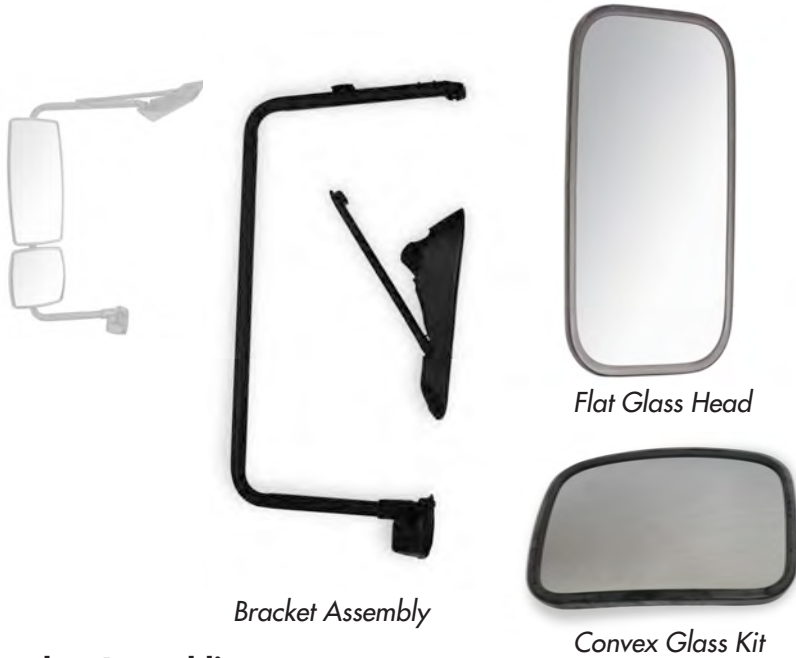

MIRRORS

INTERNATIONAL

463 System | Standard Mirror | TerraStar

Vehicle:

TerraStar Class 4/5 (2010-Present)

- Fits 1-1 $\frac{1}{8}$ " tube

Flat Head Size

7 $\frac{1}{4}$ "w x 12 $\frac{3}{8}$ "h x 3 $\frac{1}{2}$ "d

Convex Head Size

8 $\frac{7}{8}$ "w x 6 $\frac{7}{8}$ "h x 4 $\frac{1}{8}$ "d

Accessories

- **Head Clamp & Screw Kit**

Model 405 | Part # V624059999
(OEM 2507274C1)

NOTES

M/R Manual / remote

Bracket Assemblies

Model	Part #	O.E.M.	Side	Color	M/R	Heat
463	V584004001	2505274C3	Left	Black	Manual	-
463	V584004002	2505275C3	Right	Black	Manual	-

Flat Glass Head *Head adjustable*

Model	Part #	O.E.M.	Glass Size	Side	Color	M/R	Heat	Light
408	V514080002	2588800C2	6$\frac{3}{4}$"w x 12"h	Both	Black	Manual	-	-

Convex Glass Head *Head adjustable*

Model	Part #	O.E.M.	Glass Size	Side	Color	M/R	Heat	Light
408	V564080002	2588801C2	8"w x 6"h	Both	Black	Manual	-	-

Call the Velvac Sales Team: **800.783.8871** sales@velvac.com

© VELVAC INC. • 2405 South Calhoun Road • New Berlin, WI 53151-2709 • Toll Free: 800.783.8871 • Fax: 262.786.4101