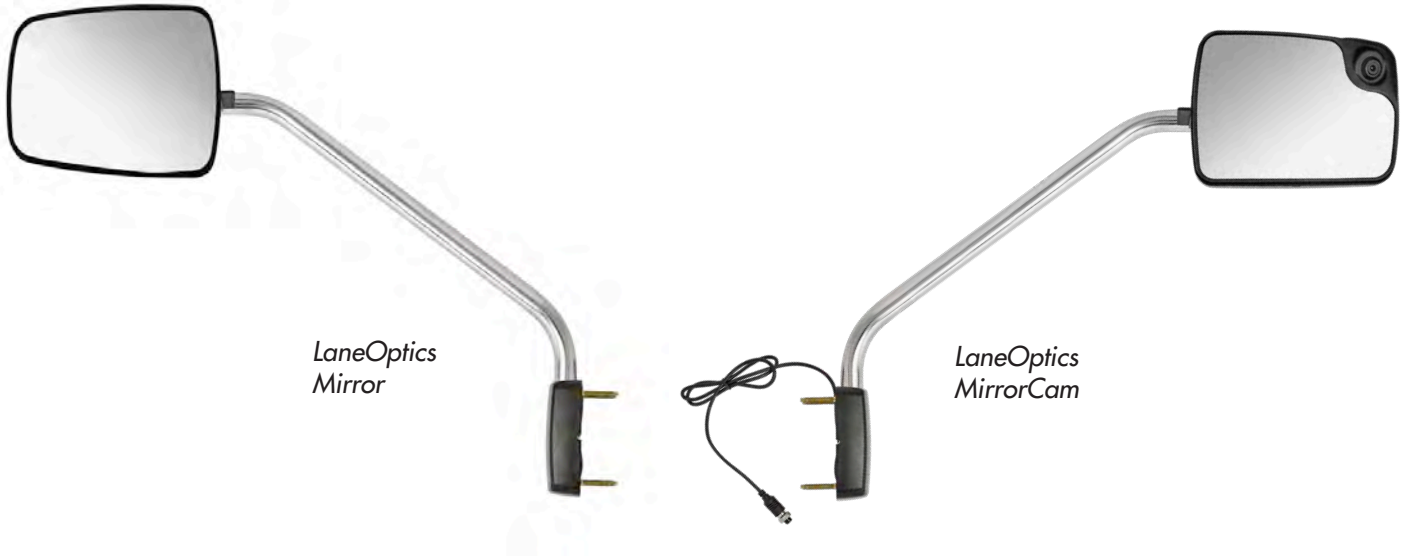

MIRRORS

ALL MAKES

Hood Mount Mirrors

Velvac's LaneOptics Hood Mount Mirrors

- Two new hood mounted blind spot mirrors now available from Velvac

LaneOptics Mirror

LaneOptics MirrorCam

LaneOptics Mirror

Our new stylized aerodynamic convex mirror system combines the look and quality of a proprietary OEM hood mirror, with a universal mounting base that allows the mirror to be installed on almost any truck hood. The head can be rotated to mount to either the right or left side of the vehicle.

- Glass size – 50 square inches, 17" ROC