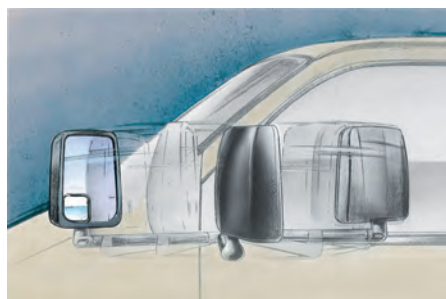

Unique pivot design

Model 2020 Mirror System

- Model 2020 mirrors are designed specifically for wide body applications such as high cube cutaway vans, rental trucks, Class C RV's and ambulances. The fixed length arms are designed to position the mirror beyond the body providing the driver with an unobstructed view of blind spots and passing lanes around the vehicle. These versatile mirrors are available in several body widths and finishes as well as manual or heated remote glass
- Mirrors available for 86", 96" and 102" wide bodies
- Die cast arms and bases are e-coated and powder coated for corrosion resistance
- Available in black, white and black base/arm with chrome head
- Two mirror head options:
  - Standard head with lower wedge convex
  - Deluxe head with full width lower convex
- Fold away feature allows mirrors to fold forward and back for easy vehicle storage and protection against impact