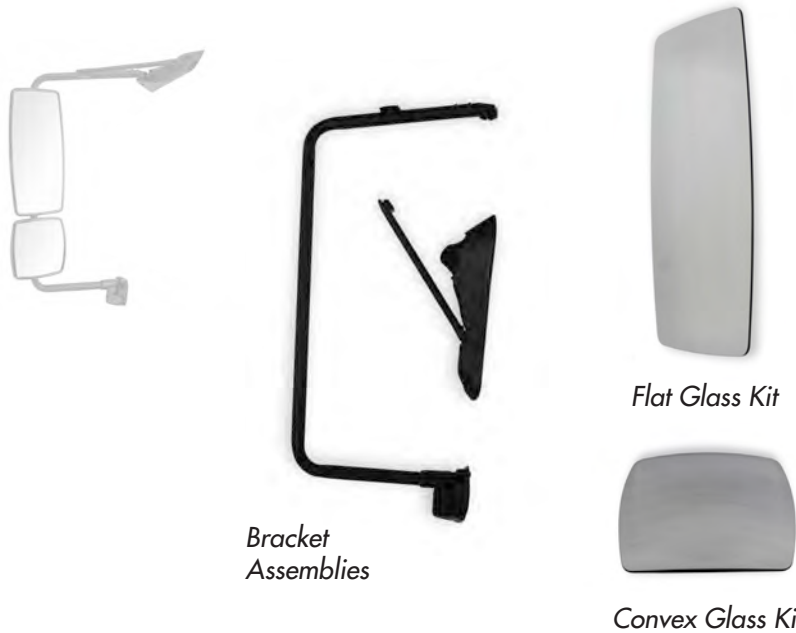

MIRRORS

INTERNATIONAL

405 System | Standard Mirror | TerraStar

Vehicle:

TerraStar Class 4/5 (2010-Present)

- Fits 1-1 $\frac{1}{8}$ " tube

Flat Head Size

8 $\frac{3}{16}$ "w x 17 $\frac{3}{8}$ "h x 4 $\frac{3}{8}$ "d

Convex Head Size

8 $\frac{1}{8}$ "w x 8 $\frac{1}{8}$ "h x 4 $\frac{1}{16}$ "d

NOTES

CB Bracket assembly furnished with wiring harness for CB

Look Down Bracket assembly furnished with black look down mirror

U/L Bracket assembly furnished with wiring harness for heated flat (upper) and convex (lower) mirrors

M/R Manual / remote

Bracket Assemblies

Model	Part #	O.E.M.	Side	Color	M/R	Heat	CB	Look Down	U/L
405	V584004001	2505274C3	Left	Black	Manual	-	-	-	-
405	V584004002	2505275C3	Right	Black	Manual	-	-	-	-
405	V584004004	2505278C3	Right	Black	Manual	-	-	•	-
405	V584004005	2505276C4	Left	Black	Manual	-	•	-	-
405	V584004006	2505277C4	Right	Black	Manual	-	•	-	-
405	V584005009	2589149C2	Left	Black	Manual	•	-	-	•
405	V584005010	2589150C2	Right	Black	Manual	•	-	-	•
405	V584005012	2589153C2	Right	Black	Manual	•	-	•	•
405	V584005013	2589151C2	Left	Black	Manual	•	•	-	•
405	V584005014	2589152C2	Right	Black	Manual	•	•	-	•
405	V584005016	2589154C2	Right	Black	Manual	•	•	•	•
405	V584004046	2595651C1	Right	Black	Remote	•	-	-	•
405	V584004048	2595652C1	Right	Black	Remote	•	-	•	•
405	V584004033	2589844C1	Left	Black	Remote	•	•	-	•
405	V584004034	2589847C1	Right	Black	Remote	•	•	-	•

Call the Velvac Sales Team: **800.783.8871** sales@velvac.com

© VELVAC INC. • 2405 South Calhoun Road • New Berlin, WI 53151-2709 • Toll Free: 800.783.8871 • Fax: 262.786.4101