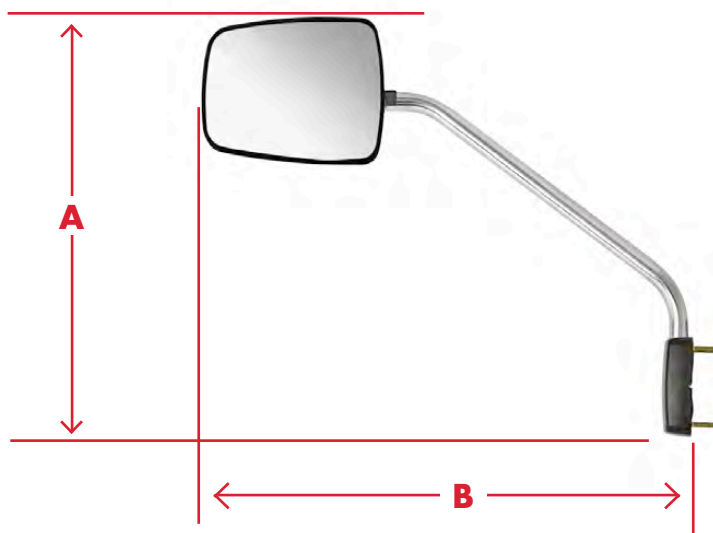

Hood Mount Mirrors

Mirror

- Molded black, OEM approved ABS mirror housing – overall head size is 9" x 7"
- 1" O.D. stainless steel tubing arms – two lengths available for proper mirror positioning
- Black powder coated four stud universal mounting base uses same hole pattern as Velvac Pod or Mod Pod mirrors. Mounts to almost any truck hood for easy installation or retrofit
- Universal mounting hardware correctly orients mirror on the hood
- MirrorCam with monitor kits include 7" monitor and cable to view blind spots in cab

Part #	Application	Arm	Side
720306	Universal	Short	Both
720308	T700	Short	Both
720310	Universal	Long	Both

MirrorCam

Left Side#	Right Side #	Application	Arm	Connector
720301	720300	Universal	Short	5 pin
720303	720302	T700	Short	5 pin
720305	720304	Universal	Long	5 pin

MirrorCam with Monitor Kits

Part #	Application	Arm	Back Up Camera
720465	Universal	Short	-
720466	T700	Short	-
720467	Universal	Long	-
720468	Universal	Short	•
720469	T700	Short	•
720470	Universal	Long	•

MODELS THAT REQUIRE LONG ARMS

Kenworth T300, T370, T660, T270
Mack CV713, CXN613
International 4300, 4400, 9200i, 4200 BX, 4300BX
Freightliner M2 106, 9335, C9218, 9336
Sterling AT9513
Hino 258ALP

Description	Dim A	Dim B
Long Arm	21.81"	31.16"
Short Arm	19.81"	25.15"

NOTE: Part numbers listed in RED are NEW!

NOTES

** For recording, contact us for more information on our Road IQ Video Data Server.