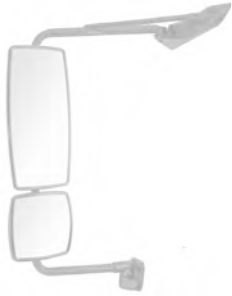

FREIGHTLINER

382 System | Sterling

Flat Glass Kit