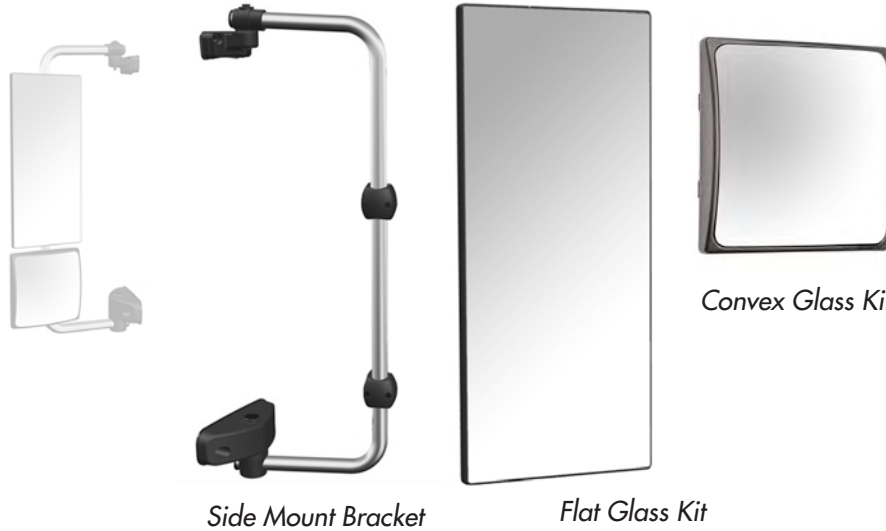

PIERCE MANUFACTURING

PUC Ariels, Pumpers, Rescues. Arrow XT™, Impel™, Quantum®, Saber®, Velocity®
| **407 System**

Vehicle:

PUC Ariels, Pumpers, Rescues.
Arrow XT™, Impel™, Quantum®,
Saber®, Velocity® (2003-Present)

- Fits 1-1½" tube

Flat Head Size

7⅝" w x 16⅜" h x 4⅝" d

Convex Head Size

7¼" w x 7¼" h x 5⅛" d

NOTES

M/R Manual / remote

¹ Furnished less electrical harness. Contact Velvac for specific part numbers and availability

- For Commercial Pumpers, Tankers and Rescues, consult specific vehicle make/model section of this catalog

Side Mount Bracket

Model	Part #	Dimension "A"	Dimension "B"	Side	Color	Material
407	V584070100¹	26½"	9²⁷/₃₂"	Both	Stainless	Stainless

- Dimension A: Distance between upper and lower bracket holder mounting holes
- Dimension B: Distance between the outside edge of the mirror bracket and the mounting surface

Flat Glass Housing Head adjustable. Order glass to make complete head

Model	Part #	O.E.M.	Glass Size	Side	Color	M/R	Heat	Light
409	V514090029	1443302	6¾" w x 15⅞" h	Right	Chrome	Remote	•	-
409	V514090028	1964877	6¾" w x 15⅞" h	Left	Chrome	Remote	•	-

Flat Glass Kit

Model	Part #	O.E.M.	Glass Size	Side	Color	M/R	Heat
383	V153832107	A2254882002	6¾" w x 15⅞" h	Both	Black	Both	•