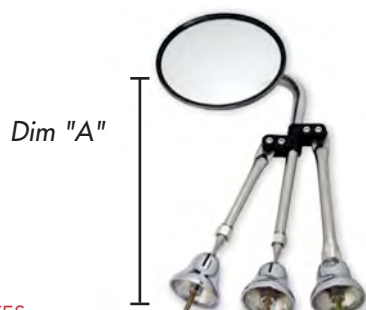

Hood Mount Mirrors

Aero-Bell™ Tripod

- Stylized single piece chrome plated ABS bells and molded nylon clamps help conceal hardware, giving the mirror a clean, aerodynamic appearance
- Corrosion resistant materials eliminate rust

Velvac Tripod

- All stainless steel construction and hardware
- Standard tripod for use on traditional hood styles; use short tripod for slope nosed vehicles with shorter hoods

Value Tripod

- All stainless steel construction with plated hardware
- Adjustable tripod fits most hood / fender applications

	Aero-Bell Tripod	Velvac Tripod	Value Tripod
Tubing Braces	Stainless steel	Stainless steel	Stainless steel
Convex Mirror Head	8½" Stainless steel DuraBall	8½" Stainless steel DuraBall	8½" Stainless steel three screw
Mounting Bells	Molded/chrome plate ABS	Stainless steel	Stainless steel
Tube Clamps	Molded black nylon	Stainless steel	Stainless steel
Hardware	Stainless steel	Stainless steel	Plated
Packaging	Display box	Display box	Plain box

Standard Tripod	Aero-Bell Tripod		Velvac Tripod		Value Tripod	
	Part #	Dim "A"	Part #	Dim "A"	Part #	Dim "A"
Mirror & Bracket Kit	715150+	21" to 32¾"	713444+	21" to 32¾"	715779+	26" to 35"
Bracket Only	-	-	713445+	-	715778+	-
Short Tripod						
Mirror & Bracket Kit	715148+	17½" to 24½"	714721+	17½" to 24½"	717845+	17½" to 26"
Bracket Only	-	-	714720+	-	717844+	-

Aero-Bell™ is a trademark of Velvac, Inc

NOTES
See Make section of this catalog for specific applications