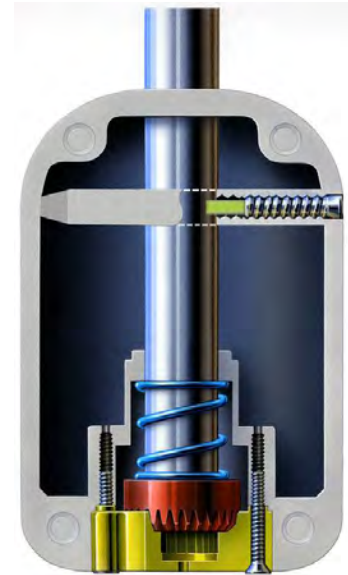

ALL MAKES

Hood Mount Mirrors

Velvac's Mod Pod™ and K-10 Version-2 Hood Mount Assemblies

Helpful hint:

The popular Velvac Mod Pod and K-10 Version-2 (V-2) mirror systems incorporate a lock down feature that offers superior stability and easy adjustments. To position the mirror, simply loosen the set screw with a 5/32" allen wrench, lift and rotate the mirror arm into proper viewing or fold back position then retighten the set screw. Precision gears set at 12 degree intervals ensures a perfect view every time!

- Aerodynamic design features corrosion resistant stainless steel tubing brackets with chrome-plated die cast mounting base for long lasting attractive appearance
- (4) 1/4" - 20 mounting studs are factory assembled to the base for easy installation on either conventional or COE trucks
- Velvac Mod Pod mirror kits features Velvac's 8 1/2" DuraBall with nylon ball joint system, guaranteed for five years against cracking or breaking (see page M11 and M12 for details)
- K-10 V-2 mirror kits feature an 8 1/2" Eyeball convex mirror (see page M13 for details)

WARNING: Cancer and Reproductive Harm - www.P65Warnings.ca.gov

Mod Pod™ is a trademark of Velvac, Inc

	Velvac			K-10		
	Bracket Only #	Kit w/ 8 1/2" DuraBall Convex #	Kit w/ 8 1/2" DuraBall Wide View #	Bracket Only #	Kit w/ 8 1/2" Eyeball Mirror #	Kit w/ 8 1/2" K-10 Convex #
Universal Adjustable						
Kit with Bent & Straight Arms	714622*	714620*	714621*	-	-	-
Kit with Straight Arm Only	-	-	-	714646*	-	-
Kit with Bent Arm Only	-	-	-	714647*	716915*	716914*
Fixed Arm Dual View						
Right Side	714630	714626	714628	714648	716913	-
Left Side	714631	714627	714629	715529	716922	-
Fixed Arm Side View						
Lane Change	714625	714623	714624	-	-	-
K-10 Slant Arm	-	-	-	714649	716917	716916
K-10 Angle Arm	-	-	-	715620	716919	716918

Call the Velvac Sales Team: **800.783.8871** sales@velvac.com