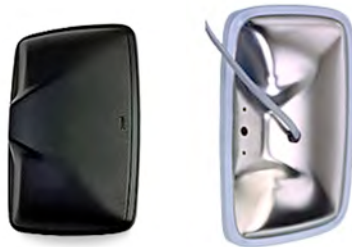

6½" x 10" Flat Glass

- Viewing area 55 sq. in.

Color	6½" x 6" Flat Glass			6½" x 10" Flat Glass			6½" x 6" Convex		
	Part #	Glass #	Gasket #	Part #	Glass #	Gasket #	Part #	Glass #	Gasket #
Steel									
Stainless	704093	702051	703005	704091	702076	703007	704095	702023	703005
Stainless¹	-	-	-	704325	702076	703007	704315	704335	703005
White	704078	702051	703005	704032	702076	703007	704077	702023	703005
Plastic									
White	704178-5	702051	703101	704132-5	702076	703102	704177-5	702057	703101
PO White	-	-	-	704122	702076	703102	704120	704121	703101
UPS Brown	704158	702051	703103	704154	702076	703104	704155	702057	703103
Black	704159	-	703103	704152-5	702076	703104	704153-5	702057	703103

NOTES
¹ Heated