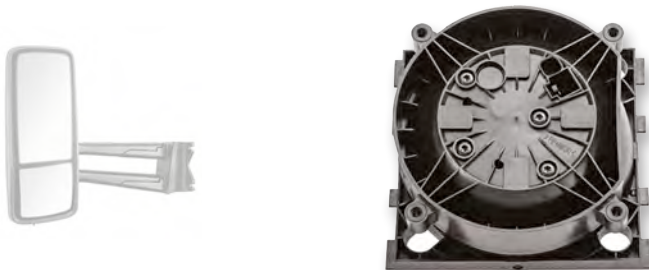

KENWORTH

T680, T880 | **481 System**

Actuator

Vehicle:

T680, T880 (2012-Present)

Pedestal Mount

Head Size

9"w x 21³/₈"h

NOTES

Bracket, head and glass not available. Contact OE to purchase.

Flat Mirror Actuator

Model	Part #	O.E.M.	Side
480	V084803997	84803997	Both