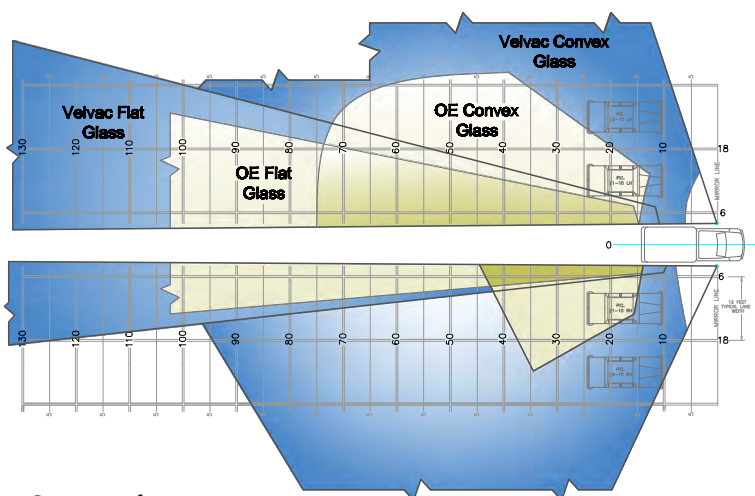

Field of View Coverage

- Field of view diagram below shows the superior vision and blind spot coverage provided by Velvac 2020 and 2020XG mirrors relative to typical OE mirrors used on a wide body applications. Velvac's 2020 and 2020XG mirrors can help to reduce blind spots and provide visibility of multiple passing lanes around the vehicle leading to better driving decisions and the reduction of costly accidents

Field of View Comparison