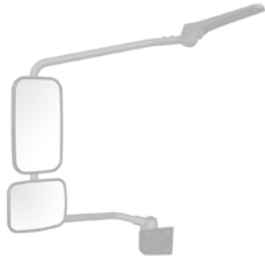

MIRRORS

FORD

408 System | LCF L45, L55

Flat Glass Head