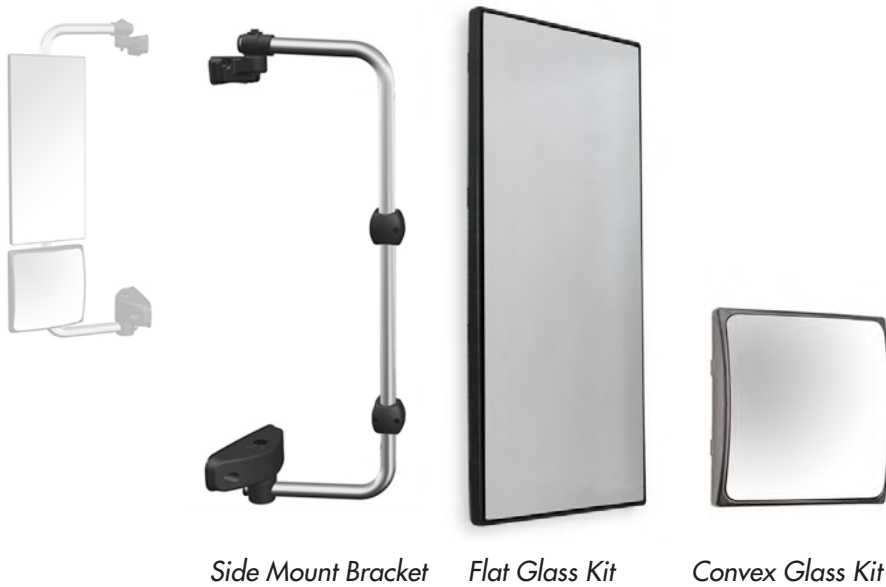

Marauder II, Attacker HD | **407 System**

Vehicle:

Marauder II, Attacker HD
(2004-Present)

- Fits 1-1/8" tube

Flat Head Size

7⁵/₁₆"w x 16³/₈"h x 4⁵/₈"d

Convex Head Size

7¹/₄"w x 7¹/₄"h x 5¹/₈"d

NOTES

¹ Furnished less electrical harness. Contact Velvac for specific part numbers and availability

M/R Manual / remote

- For Commercial Optimum Series, consult specific vehicle make/model section of this catalog.

Side Mount Bracket

Model	Part #	O.E.M.	Dimension "A"	Dimension "B"	Side	Color	Material
407	V584070100¹	S584070100	26¹/₂"	9²⁷/₃₂"	Both	Stainless	Stainless
407	V584070310¹	P3207000	31³/₄"	7⁵⁷/₆₄"	Both	Stainless	Stainless
407	V584070320¹	S584070320	32²/₃₂"	8⁷/₁₆"	Both	Stainless	Stainless

- Dimension A: Distance between upper and lower bracket holder mounting holes
- Dimension B: Distance between the outside edge of the mirror bracket and the mounting surface

Flat Glass Housing Head adjustable. Order glass to make complete head

Model	Part #	O.E.M.	Glass Size	Side	Color	M/R	Heat	Light
409	V514090029	P3206800	6³/₄"w x 15⁷/₈"h	Right	Chrome	Remote	•	-
409	V514090028	P3206700	6³/₄"w x 15⁷/₈"h	Left	Chrome	Remote	•	-

Flat Glass Kit

Model	Part #	O.E.M.	Glass Size	Side	Color	M/R	Heat
383	V153832107	P1680051 P2178761	6³/₄"w x 15⁷/₈"h	Both	Black	Both	•