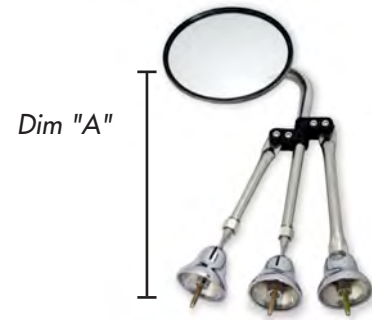

Columbia, Century, FLD | **Hood Mount Mirrors**

Aero-Bell™ Tripod

- Stylized single piece chrome plated ABS bells and molded nylon clamps help conceal hardware giving the mirror a clean, aerodynamic appearance
- Corrosion resistant materials eliminate rust

tubing Brace	Convex Mirror Head	Mounting Bells	Tube Clamps	Hardware	Packaging
Stainless steel	8½" Stainless steel DuraBall	Molded/chrome plate ABS	Molded black nylon	Stainless steel	Display box

Fixed Arm Mirror/Bracket

Part #	Dim A
715168	20.35"

Vehicle:

Columbia and Century

Fixed Arm Mirror/Bracket

Part #	Dim A
715166	23.55"

Vehicle:

FLD

Aero-Bell™ is a trademark of Velvac, Inc