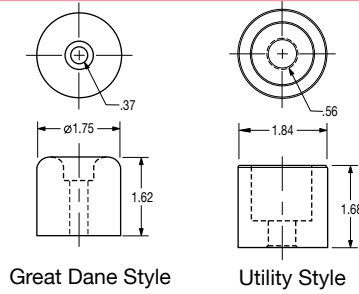

### FEATURES

- Rubber construction
- Helps protect swing doors from getting scratched, dented, etc.
- Part number represents one bumper

Utility Style

Great Dane Style

### SPECIFICATIONS

part no.	weight (lbs.)	color	package	pkg qty	cross reference
<b>022-01084</b>	.14	gray	single	1	Great Dane #45064
<b>022-01085</b>	.17	gray	single	1	Utility #3-1250-25

### FEATURES

- Perfect 90-degree angle helps "square up" trailer
- 12" x 12" x 1-1/4" wide
- Forged steel construction
- Part number represents one piece