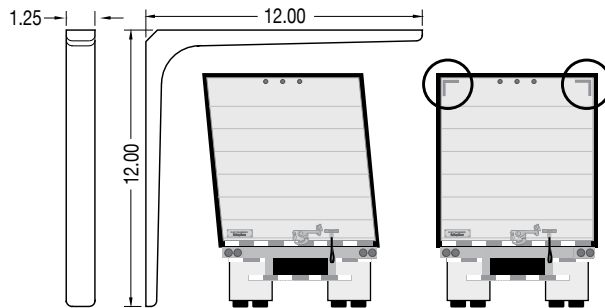

### FEATURES

- Rubber construction
- Helps protect swing doors from getting scratched, dented, etc.
- Part number represents one bumper

Utility Style

Great Dane Style

### SPECIFICATIONS

part no.	weight (lbs.)	color	package	pkg qty	cross reference
<b>022-01084</b>	.14	gray	single	1	Great Dane #45064
<b>022-01085</b>	.17	gray	single	1	Utility #3-1250-25

### FEATURES

- Perfect 90-degree angle helps "square up" trailer
- 12" x 12" x 1-1/4" wide
- Forged steel construction
- Part number represents one piece